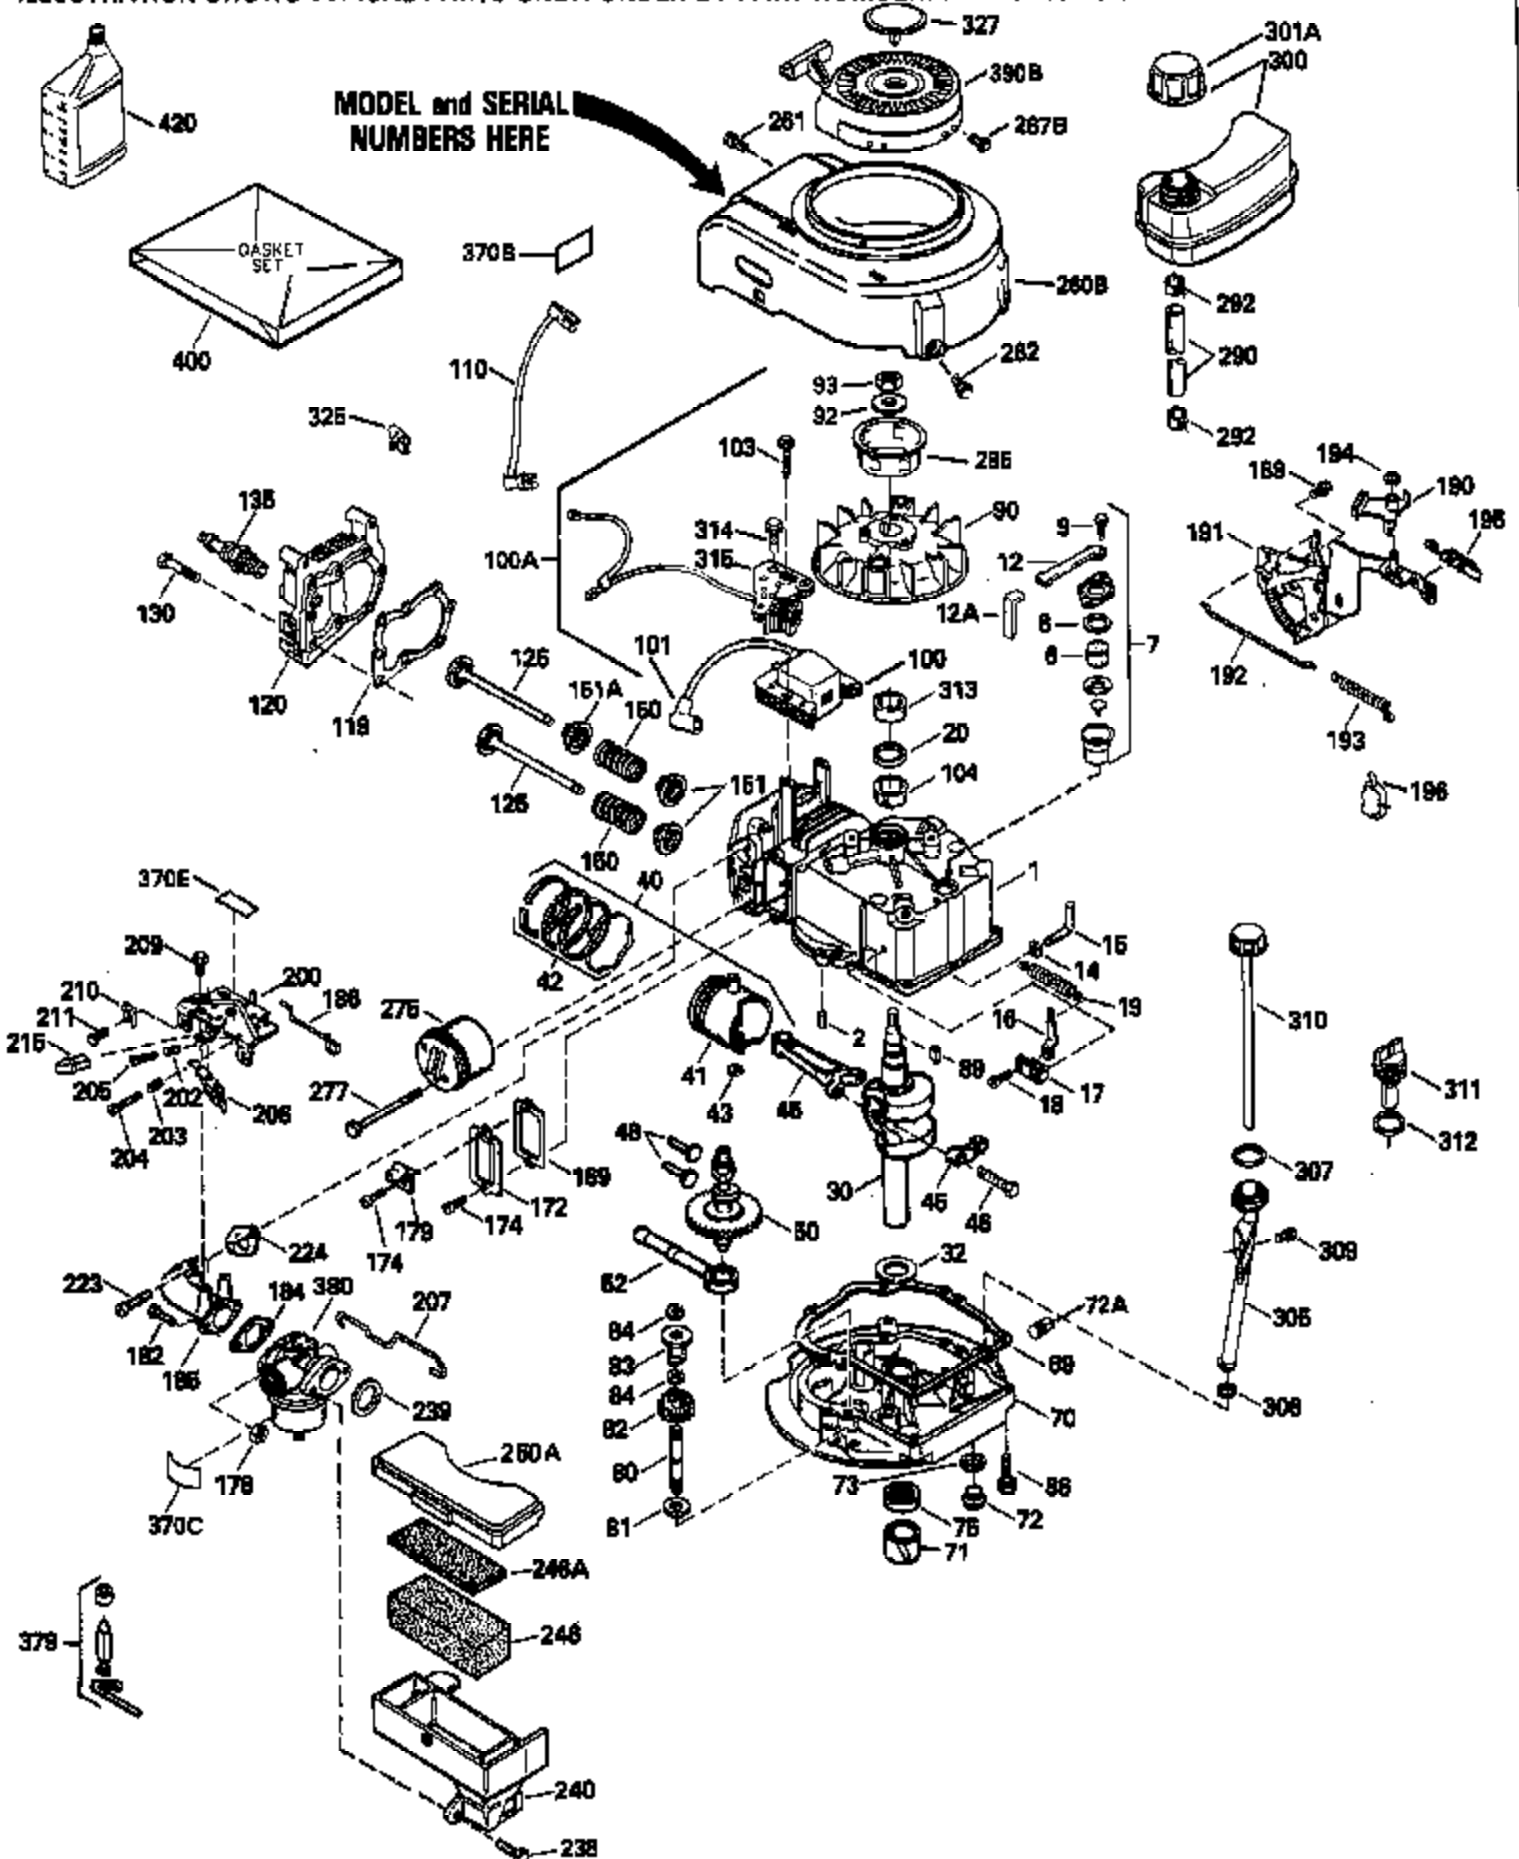

ILLUSTRATION SHOWS TYPICAL PARTS ONLY. ORDER BY PART NUMBER. PARTS NOT LISTED ARE SUPPLIED BY OEM.

Ref #	Part Number	Qty	Description
1	34975		Cylinder Ass'y. (Incl. 2, 8, 9 & 20) (2-1/2")
2	26727		Pin, Dowel
6	33734		Element, Breather
7	34214A		Breather Ass'y. (Incl. 6, 8, 9, 12 & 12A)
8	33735		* Gasket, Breather
9	30200		Screw, 10-24 x 9/16"
12	33886		Tube, Breather
14	28277		Washer
15	30589		Rod, Governor (Incl. 14)
16	31383A		Lever, Governor
17	31335		Clamp, Governor lever
18	650548		Screw, 8-32 x 5/16"
19	31361		Spring, Extension
20	32600		Seal, Oil
30	34467		Crankshaft Ass'y.
40	34514		Piston, Pin & Ring Set (Std.) (2-1/2" Bore)
40	34515		Piston, Pin & Ring Set (.010" OS)
40	34516		Piston, Pin & Ring Set (.020" OS)
41	32538B		Piston & Pin Ass'y. (Incl. 43)(Std.)(2-1/2")
41	32548B		Piston & Pin Ass'y. (Incl. 43) (.010" OS)
41	32549B		Piston & Pin Ass'y. (Incl. 43) (.020" OS)
42	28986		Ring Set (Std.) (2-1/2" Bore)
42	28987		Ring Set (.010" OS)
42	28988		Ring Set (.020" OS)
43	20381		Ring, Piston pin retaining
45	30963B		Rod Assy., Connecting (Incl. 46)
46	32610A		Bolt, Connecting rod
48	27241		Lifter, Valve
50	33148A		Camshaft
52	29914		Oil Pump Assy.
69	35261		* Gasket, Mounting flange
70	35651B		Mounting Flange (Incl. 72, 72A, 73, 7 5 & 80)
72	30572		Plug, Oil drain (Incl. 73)
73	28833		* Drain Plug Gasket (Not req. W/plastic plug)
75	26208		Seal, Oil
80	30574		Shaft, Governor
81	30590A		Washer, Flat
82	30591		Gear Assy., Governor (Incl. 81)
83	30588A		Spool, Governor
84	29193		Ring, Retaining
86	650488		Screw, 1/4-20 x 1-1/4"
89	611004		Flywheel Key
90	611112		Flywheel
92	650815		Washer, Belleville
93	650816		Nut, Flywheel
100	730207		Magneto-to-Solid State Conversion Kit (Includes solid state module, solid state flywheel key, and instructions.)(Use as required on external ignition engines only.)
100	34443A		Solid State Assy.
101	610118		Cover, Spark plug
103	650814		Screw, Torx T-15, 10-24 x 1"
110	34231		Ground Wire
119	29953C		* Gasket, Cylinder head
120	34335		Head, Cylinder
125	29313C		Exhaust Valve (Std.) (Incl. 151)
125	29315C		Exhaust Valve (1/32" OS) (Incl. 151)
126	29314B		Intake Valve (Std.) (Incl. 151)