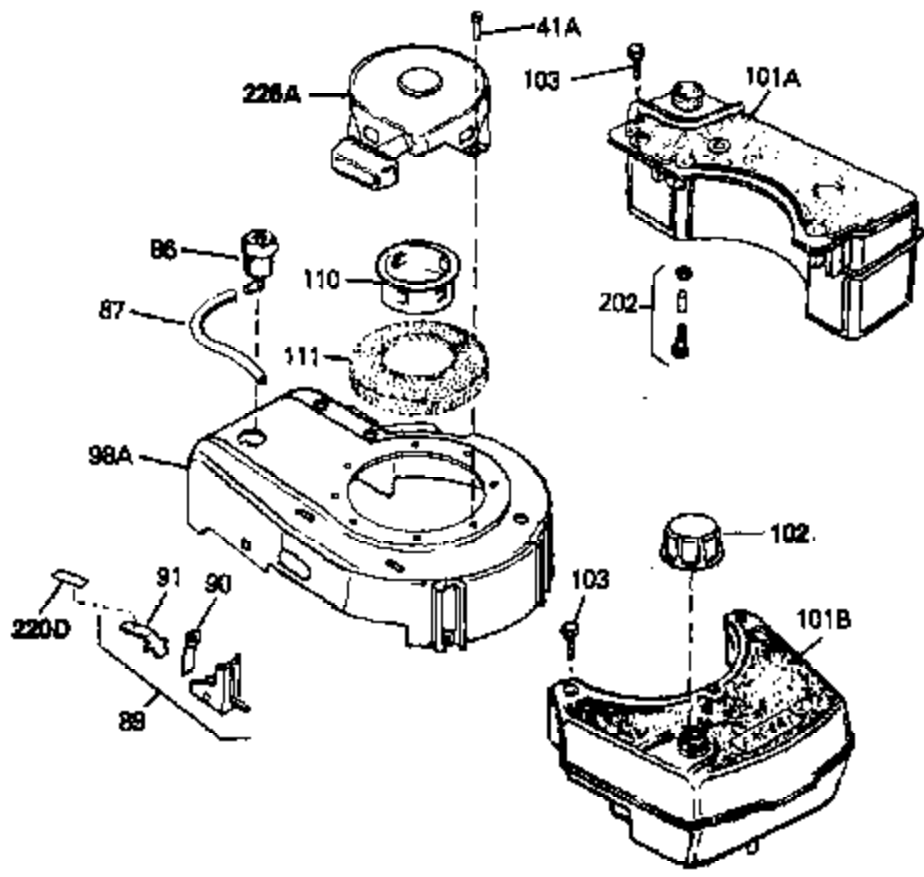

Ref #	Part Number	Qty	Description
69A	650777	0	Screw, Slotted fil. hd. mach., 6-32 x 7/16
69	650549	0	Screw
70A	34336	0	Link, Governor-to-throttle
70	34337	0	Link, Governor spring
71	31361	0	Spring, Governor
72	650774	0	Screw, Hex hd., 1/4-20 x 2-3/8
72	650795	0	Screw, Hex hd. cap, Sems, 1/4-20 x 2-5/16
72	650869	0	Screw, Hex hd., 1/4-20 x 2-3/4
72	792005	0	Screw, Hex hd., 1/4-20 x 2-1/2
73	27181B	0	Muffler
80	34432	0	Wire, Ground (Two female & one double male
81	26756	0	Gasket, Carburetor
82	29752	0	Nut
83	6201	0	Screw
92	28942	0	Screw
93	27793	0	Clip, Conduit
95	30200	0	Screw
96	33131A	0	Control Assy., Speed
97	610973	0	Terminal Assy.
98	34475	0	Housing, Blower
99	650831	0	Screw, Hex washer hd. Powerlok thread,
100	30200	0	Screw
102	33032	0	Cap, Fuel filler (Red Plastic) (Spurt
104	26460	0	Clamp, Fuel line
105	29774	0	Line, Fuel (Braided 8.25")
105	30705	0	Line, Fuel (Braided 16")
105	30962	0	Line, Fuel (Braided 32")
105	34357	0	Line, Fuel (Epichlorohydrin 6-3/4")
106	650815	0	Washer, Belleville
107	650816	0	Nut, Flywheel
109	34113	0	Plug, Screen
121	34431	0	Lamination & Coil Assy.
121	730207	0	Magneto-to-Solid State Conversion Kit
136	650814	0	Screw, Hex hd. Sems, 10-24 x 1
137	611046A	0	Flywheel
154	34340	0	Element, Air cleaner (Poly)
155	34341A	0	Cover, Air cleaner (Black)
156	34339	0	Body, Air cleaner
157	650806	0	Screw, Hex washer hd. shoulder, 10-32 x 5/8
162	34338	0	Gasket, Air cleaner
220	34346	0	Decal, Instruction
220	550223	0	Decal, Name
220B	34363	0	Decal, Instruction
223	631021	0	Inlet Needle, Seat & Clip Assy.
224	632098	0	Carburetor
226	590531	0	Starter, Side mount rewind
230	33238D	0	Gasket Set

Ref #	Part Number	Qty	Description
41A	0	0	Rivet, Pop (3/16" Dia.)
41A	650735	0	Screw
101A	34476	0	Tank, Fuel (1 qt.)(Black Poly)
102	33032	0	Cap, Fuel filler (Red Plastic) (Spurt
103	28763	0	Screw, Hex washer hd. thread-forming, 10-24
157	650806	0	Screw, Hex washer hd. shoulder, 10-32 x 5/8
202	730194	0	Rope Guide Kit