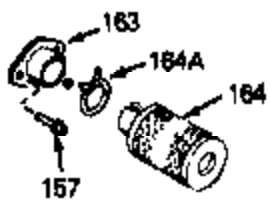

Ref #	Part Number	Qty	Description
69A	650777	0	Screw, Slotted fil. hd. mach., 6-32 x 7/16
69	650549	0	Screw
70A	34336	0	Link, Governor-to-throttle
70	34337	0	Link, Governor spring
71	31361	0	Spring, Governor
72	650774	0	Screw, Hex hd., 1/4-20 x 2-3/8
72	650795	0	Screw, Hex hd. cap, Sems, 1/4-20 x 2-5/16
72	650869	0	Screw, Hex hd., 1/4-20 x 2-3/4
72	792005	0	Screw, Hex hd., 1/4-20 x 2-1/2
73	27181B	0	Muffler
80	34432	0	Wire, Ground (Two female & one double male
81	26756	0	Gasket, Carburetor
82	29752	0	Nut
83	6201	0	Screw
92	28942	0	Screw
93	27793	0	Clip, Conduit
95	30200	0	Screw
96	33131A	0	Control Assy., Speed
97	610973	0	Terminal Assy.
98	34475	0	Housing, Blower
99	650831	0	Screw, Hex washer hd. Powerlok thread,
100	30200	0	Screw
102	33032	0	Cap, Fuel filler (Red Plastic) (Spurt
104	26460	0	Clamp, Fuel line
105	29774	0	Line, Fuel (Braided 8.25")
105	30705	0	Line, Fuel (Braided 16")
105	30962	0	Line, Fuel (Braided 32")
105	34357	0	Line, Fuel (Epichlorohydrin 6-3/4")
106	650815	0	Washer, Belleville
107	650816	0	Nut, Flywheel
109	34113	0	Plug, Screen
121	34431	0	Lamination & Coil Assy.
121	730207	0	Magneto-to-Solid State Conversion Kit
136	650814	0	Screw, Hex hd. Sems, 10-24 x 1
137	611046A	0	Flywheel
154	34340	0	Element, Air cleaner (Poly)
155	34341A	0	Cover, Air cleaner (Black)
156	34339	0	Body, Air cleaner
157	650806	0	Screw, Hex washer hd. shoulder, 10-32 x 5/8
162	34338	0	Gasket, Air cleaner
220	34346	0	Decal, Instruction
220	550223	0	Decal, Name
220B	34363	0	Decal, Instruction
223	631021	0	Inlet Needle, Seat & Clip Assy.
224	632098	0	Carburetor
226	590531	0	Starter, Side mount rewind
230	33238D	0	Gasket Set