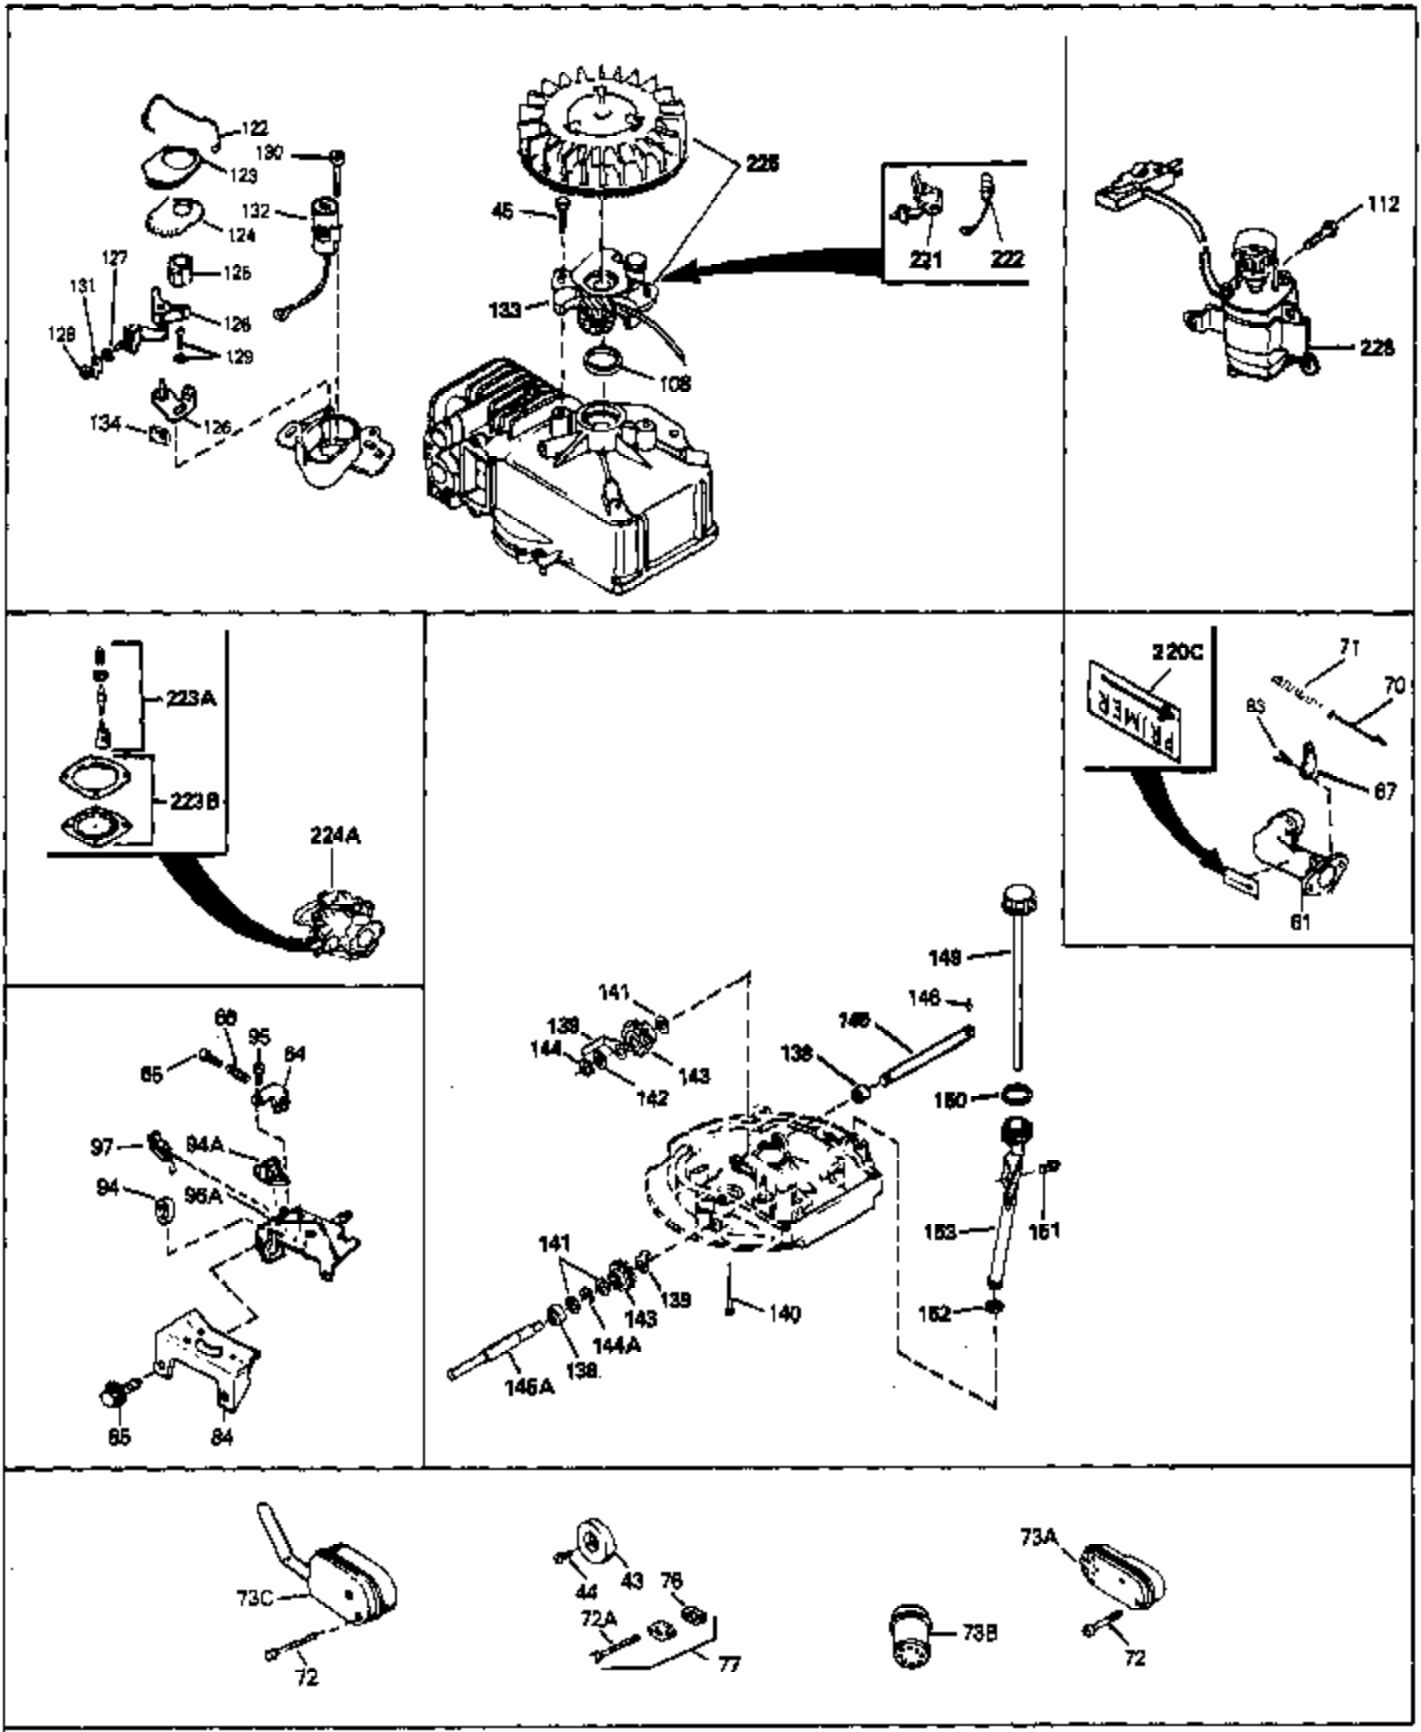

Ref #	Part Number	Qty	Description
69A	650777	0	Screw, Slotted fil. hd. mach., 6-32 x 7/16
69	650549	0	Screw
70A	34336	0	Link, Governor-to-throttle
70	34337	0	Link, Governor spring
71	31361	0	Spring, Governor
72	650774	0	Screw, Hex hd., 1/4-20 x 2-3/8
72	650795	0	Screw, Hex hd. cap, Sems, 1/4-20 x 2-5/16
72	650869	0	Screw, Hex hd., 1/4-20 x 2-3/4
72	792005	0	Screw, Hex hd., 1/4-20 x 2-1/2
73	27181B	0	Muffler
80	34432	0	Wire, Ground (Two female & one double male
81	26756	0	Gasket, Carburetor
82	29752	0	Nut
83	6201	0	Screw
92	28942	0	Screw
93	27793	0	Clip, Conduit
95	30200	0	Screw
96	33131A	0	Control Assy., Speed
97	610973	0	Terminal Assy.
98	34475	0	Housing, Blower
99	650831	0	Screw, Hex washer hd. Powerlok thread,
100	30200	0	Screw
102	33032	0	Cap, Fuel filler (Red Plastic) (Spurt
104	26460	0	Clamp, Fuel line
105	29774	0	Line, Fuel (Braided 8.25")
105	30705	0	Line, Fuel (Braided 16")
105	30962	0	Line, Fuel (Braided 32")
105	34357	0	Line, Fuel (Epichlorohydrin 6-3/4")
106	650815	0	Washer, Belleville
107	650816	0	Nut, Flywheel
109	34113	0	Plug, Screen
121	34431	0	Lamination & Coil Assy.
121	730207	0	Magneto-to-Solid State Conversion Kit
136	650814	0	Screw, Hex hd. Sems, 10-24 x 1
137	611046A	0	Flywheel
154	34340	0	Element, Air cleaner (Poly)
155	34341A	0	Cover, Air cleaner (Black)
156	34339	0	Body, Air cleaner
157	650806	0	Screw, Hex washer hd. shoulder, 10-32 x 5/8
162	34338	0	Gasket, Air cleaner
220	34346	0	Decal, Instruction
220	550223	0	Decal, Name
220B	34363	0	Decal, Instruction
223	631021	0	Inlet Needle, Seat & Clip Assy.
224	632098	0	Carburetor
226	590531	0	Starter, Side mount rewind
230	33238D	0	Gasket Set

Ref #	Part Number	Qty	Description
41A	0	0	Rivet, Pop (3/16" Dia.)
41A	650735	0	Screw
101A	34476	0	Tank, Fuel (1 qt.)(Black Poly)
102	33032	0	Cap, Fuel filler (Red Plastic) (Spurt
103	28763	0	Screw, Hex washer hd. thread-forming, 10-24
157	650806	0	Screw, Hex washer hd. shoulder, 10-32 x 5/8
202	730194	0	Rope Guide Kit