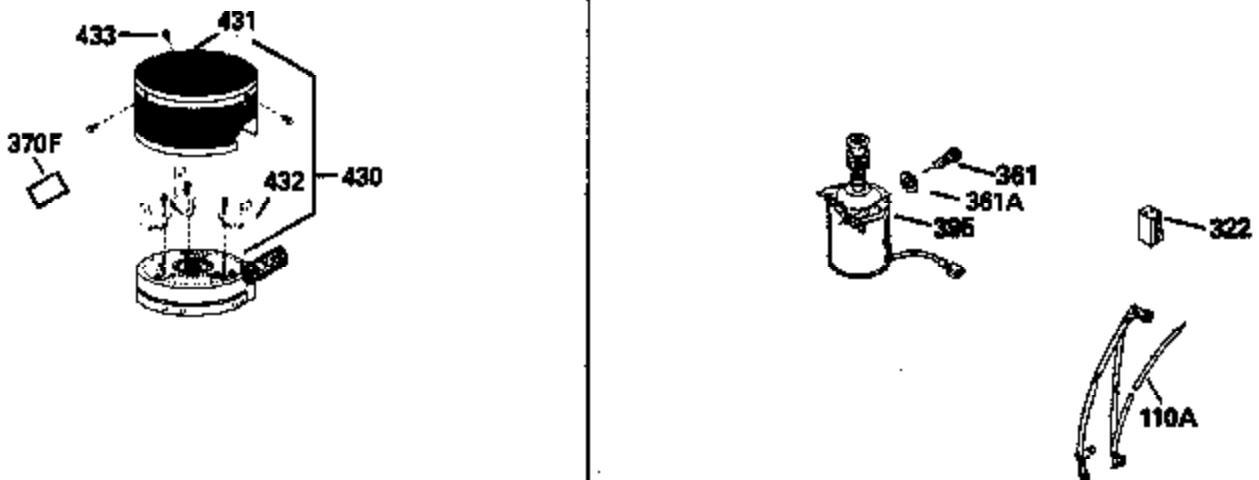

Ref #	Part Number	Qty	Description
420	730225		SAE 30, 4-Cycle Engine Oil (Quart)

ILLUSTRATION SHOWS TYPICAL PARTS ONLY. ORDER BY PART NUMBER. PARTS NOT LISTED ARE SUPPLIED BY OEM.

Ref #	Part Number	Qty	Description
118	730194		Rope Guide Kit (Use as required with 34476 fuel tank)
238	650806		Screw, 10-32 x 5/8"
246C	35705		Filter, Pre-Air (Optional)
260A	34487		Housing, Blower
262	650831		Screw, 1/4-20 x 15/32"
286	590417		Screen, Starter cup
287A	650735		Screw, 10-24 x 3/8" (Use as required)
287A			Pop Rivet, (3/16" Dia.)(Purchase locally)
298	28763		Screw, 10-32 x 35/64"
300B	34476		Fuel Tank (Incl. 292 & 301)
301	33032		Fuel Cap
370A	34346		Decal, Instruction
370	550223		Decal, Name
390A	590420		Rewind Starter (Refer to Division 5, Section C, page 25 or Fiche 8, Grid G-7 for breakdown)