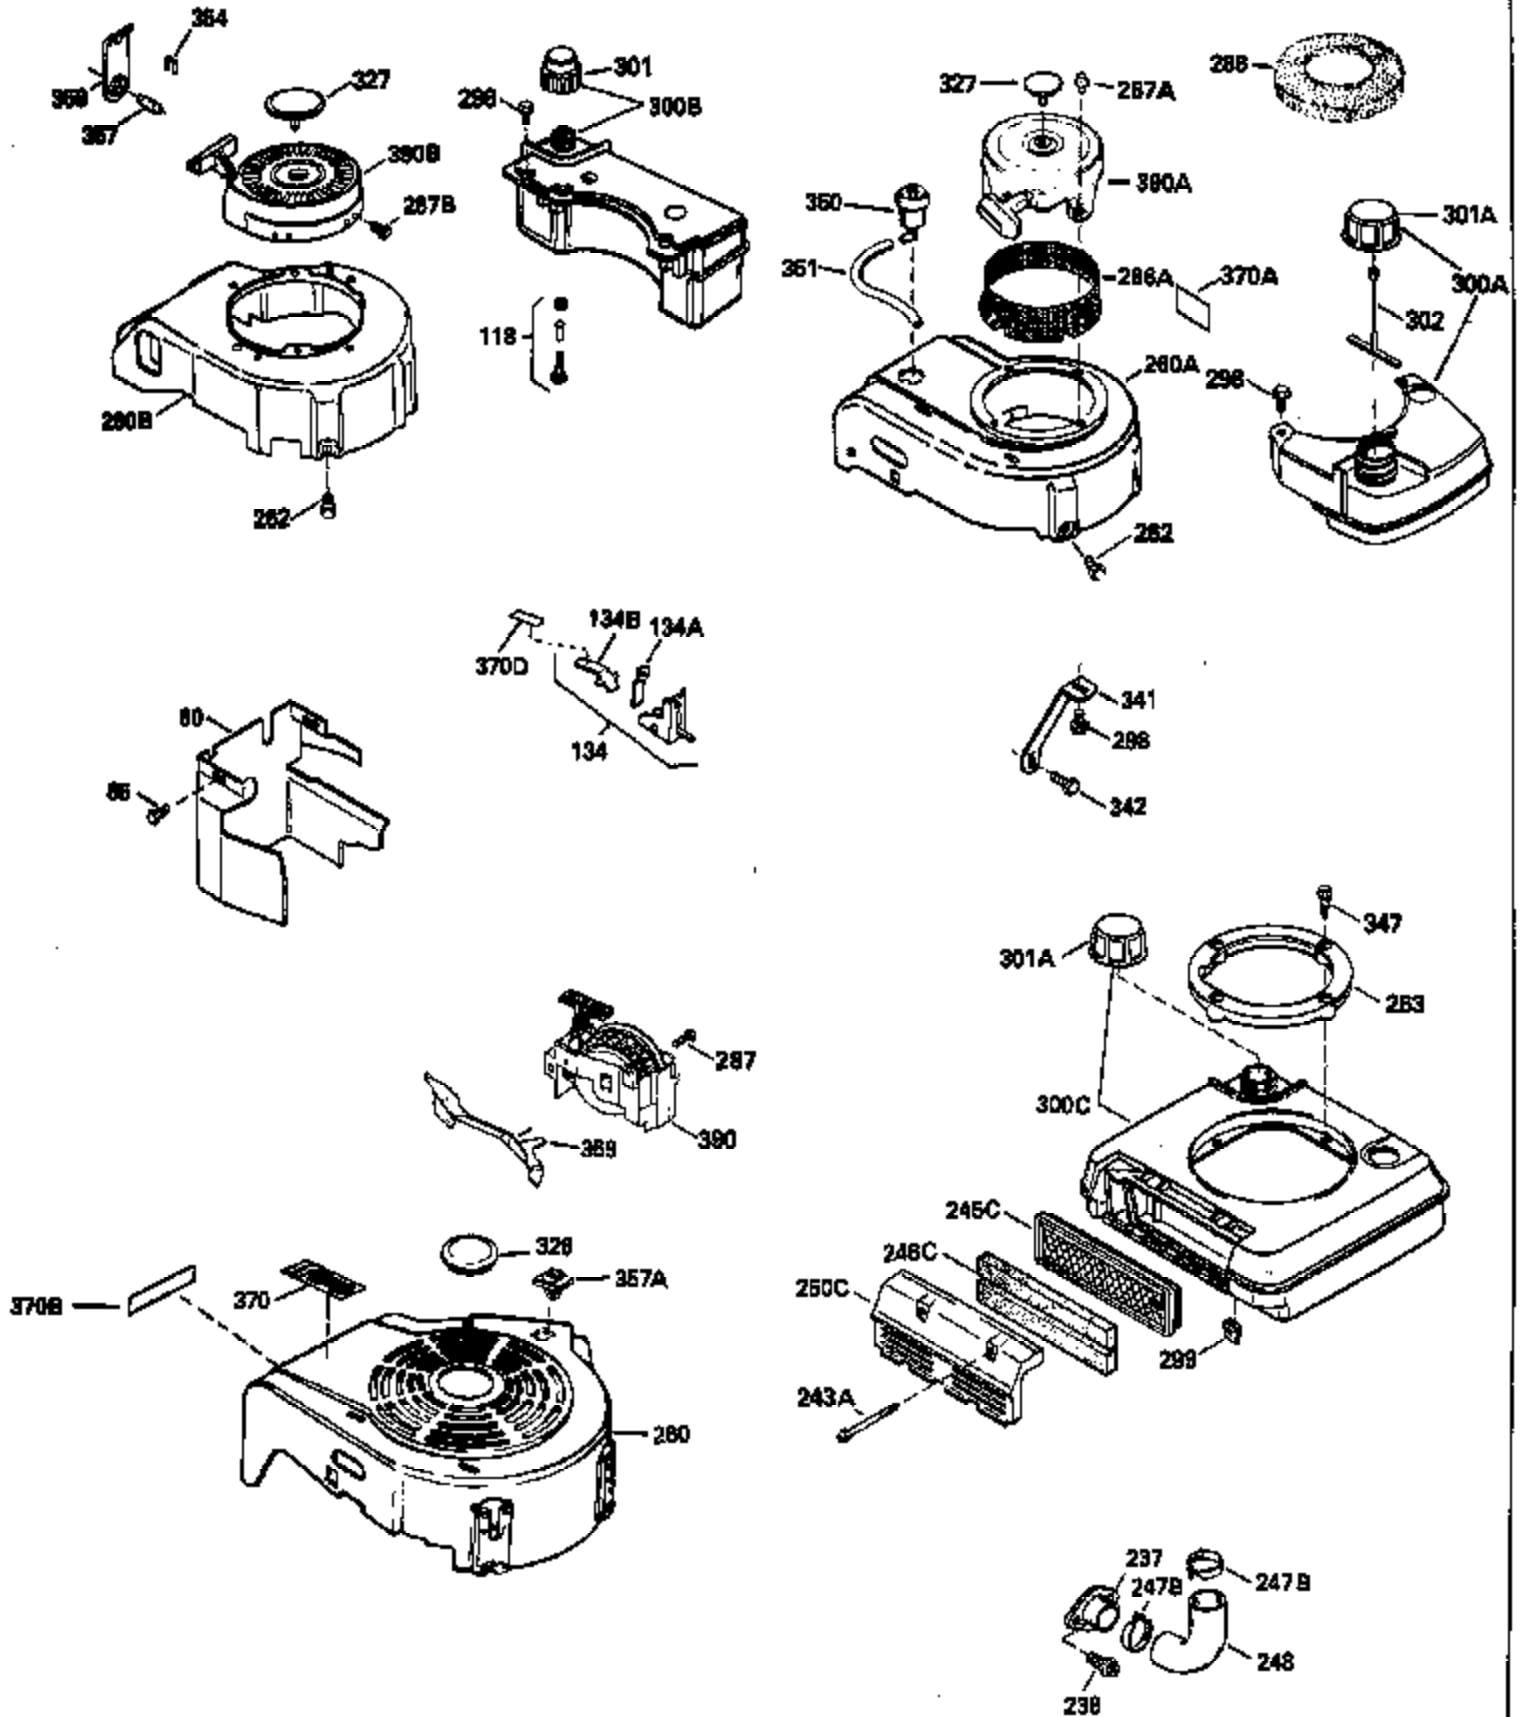

Ref #	Part Number	Qty	Description
420	730225		SAE 30, 4-Cycle Engine Oil (Quart)

ILLUSTRATION SHOWS TYPICAL PARTS ONLY. ORDER BY PART NUMBER. PARTS NOT LISTED ARE SUPPLIED BY OEM.

Ref #	Part Number	Qty	Description
118	730194		Rope Guide Kit (Use as required with 34476 fuel tank)
238	650806		Screw, 10-32 x 5/8"
246C	35705		Filter, Pre-Air (Optional)
260A	34487		Housing, Blower
262	650831		Screw, 1/4-20 x 15/32"
286	590417		Screen, Starter cup
287A	650735		Screw, 10-24 x 3/8" (Use as required)
287A			Pop Rivet, (3/16" Dia.)(Purchase locally)
298	28763		Screw, 10-32 x 35/64"
300B	34476		Fuel Tank (Incl. 292 & 301)
301	33032		Fuel Cap
370A	34346		Decal, Instruction
370	550223		Decal, Name
390A	590420		Rewind Starter (Refer to Division 5, Section C, page 25 or Fiche 8, Grid G-7 for breakdown)