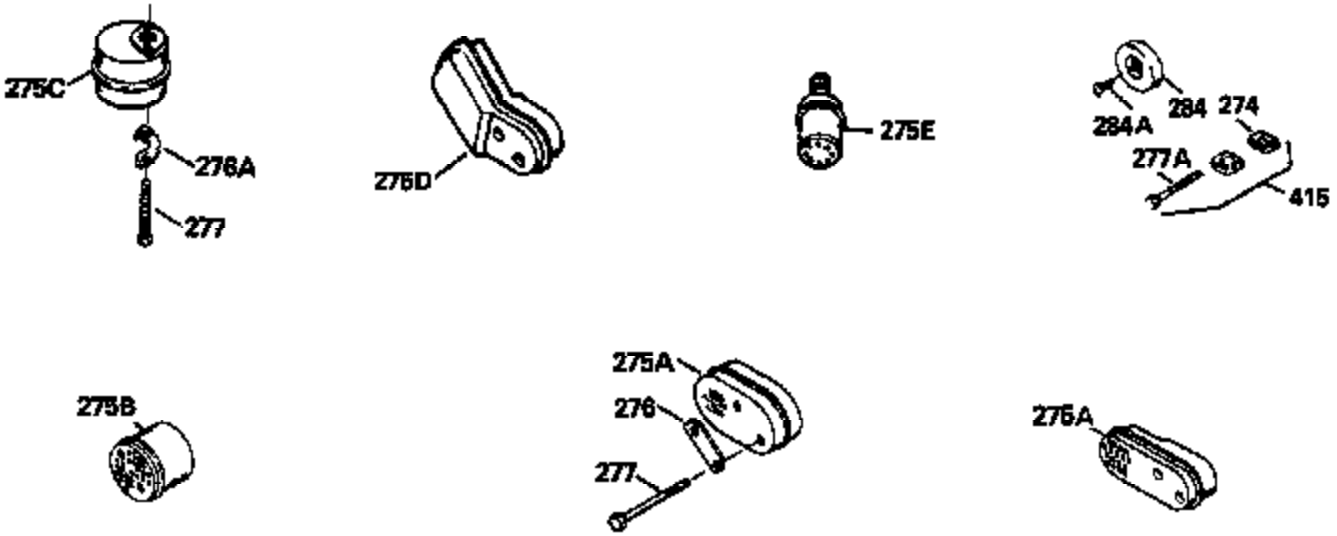

Ref #	Part Number	Qty	Description
110A	34486		Wire Harness Ass'y.
210	27793		Clip, Conduit
211	28942		Screw, 10-32 x 3/8"
274	26754A		* Gasket, Exhaust (Use as required)
275A	391019		Muffler
277	650795		Screw, 1/4-20 x 2-1/4"
277A	30063		Screw, 1/4-20 x 1/2" (Use as required)
370F	34387		Decal, Instruction (Optional)
415	730162		Muffler Adap.Kit(Incl.274,277A)(Use a s req.)
430	730574		Debris Screen Kit (Incl. 370F,431-433)(Opt.)
431	35596		Screen, Debris (Optional)
432	35597		Bracket, Debris screen (Optional)
433	650910		Screw, 8-32 x 1/4" (Optional)