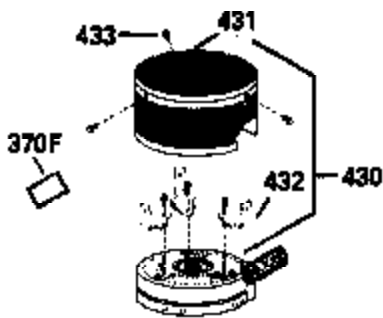

Ref #	Part Number	Qty	Description
110A	34486		Wire Harness Ass'y.
210	27793		Clip, Conduit
211	28942		Screw, 10-32 x 3/8"
274	26754A		* Gasket, Exhaust (Use as required)
275A	391019		Muffler
277	650795		Screw, 1/4-20 x 2-1/4"
277A	30063		Screw, 1/4-20 x 1/2" (Use as required)
370F	34387		Decal, Instruction (Optional)
415	730162		Muffler Adap.Kit(Incl.274,277A)(Use a s req.)
430	730574		Debris Screen Kit (Incl. 370F,431-433)(Opt.)
431	35596		Screen, Debris (Optional)
432	35597		Bracket, Debris screen (Optional)
433	650910		Screw, 8-32 x 1/4" (Optional)