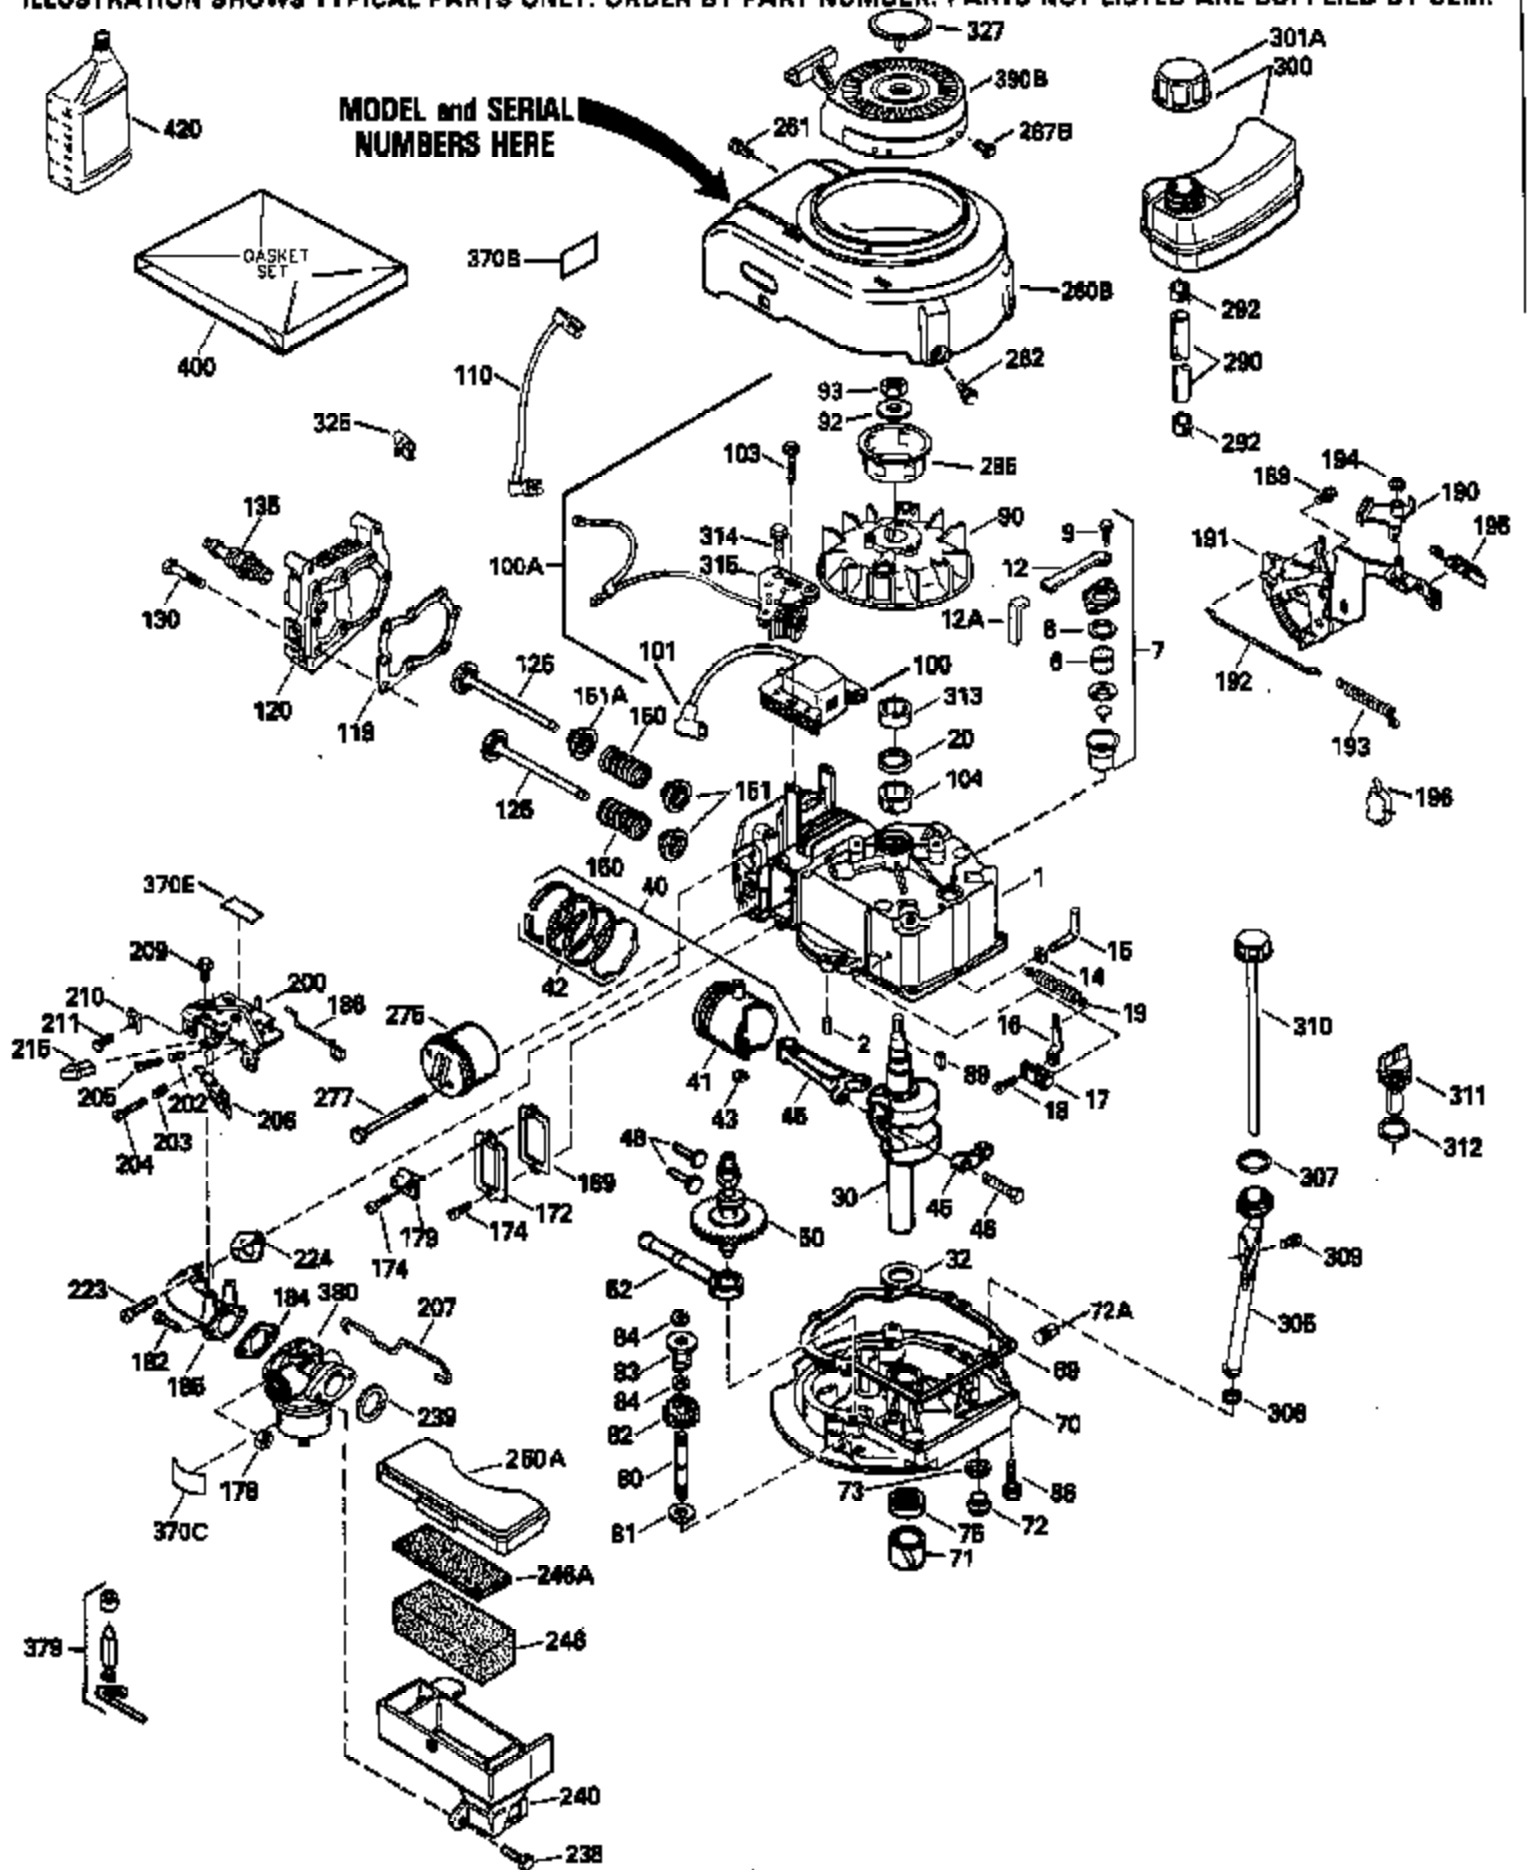

ILLUSTRATION SHOWS TYPICAL PARTS ONLY. ORDER BY PART NUMBER. PARTS NOT LISTED ARE SUPPLIED BY OEM.

Ref #	Part Number	Qty	Description
1	34975		Cylinder Ass'y. (Incl. 2, 8, 9 & 20) (2-1/2")
2	26727		Pin, Dowel
6	33734		Element, Breather
7	34214A		Breather Ass'y. (Incl. 6, 8, 9, 12 & 12A)
8	33735		* Gasket, Breather
9	30200		Screw, 10-24 x 9/16"
12	33886		Tube, Breather
14	28277		Washer
15	30589		Rod, Governor (Incl. 14)
16	31383A		Lever, Governor
17	31335		Clamp, Governor lever
18	650548		Screw, 8-32 x 5/16"
19	31361		Spring, Extension
20	32600		Seal, Oil
30	34473		Crankshaft Ass'y.
40	34514		Piston, Pin & Ring Set (Std.) (2-1/2" Bore)
40	34515		Piston, Pin & Ring Set (.010" OS)
40	34516		Piston, Pin & Ring Set (.020" OS)
41	32538B		Piston & Pin Ass'y. (Incl. 43)(Std.)(2-1/2")
41	32548B		Piston & Pin Ass'y. (Incl. 43) (.010" OS)
41	32549B		Piston & Pin Ass'y. (Incl. 43) (.020" OS)
42	28986		Ring Set (Std.) (2-1/2" Bore)
42	28987		Ring Set (.010" OS)
42	28988		Ring Set (.020" OS)
43	20381		Ring, Piston pin retaining
45	30963B		Rod Assy., Connecting (Incl. 46)
46	32610A		Bolt, Connecting rod
48	27241		Lifter, Valve
50	33148A		Camshaft
52	29914		Oil Pump Assy.
69	35261		* Gasket, Mounting flange
70	30571A		Flange Ass'y. (Incl. 72, 73, 75, 80 & 311)
72	30572		Plug, Oil drain (Incl. 73)
73	28833		* Drain Plug Gasket (Not req. W/plastic plug)
75	26208		Seal, Oil
80	30574		Shaft, Governor
81	30590A		Washer, Flat
82	30591		Gear Assy., Governor (Incl. 81)
83	30588A		Spool, Governor
84	29193		Ring, Retaining
86	650488		Screw, 1/4-20 x 1-1/4"
89	610995		Flywheel Key
90	611046A		Flywheel
92	650815		Washer, Belleville
93	650816		Nut, Flywheel
100	34431		Solid State Ignition NOTE: Specs with this ignition system can still service individual components (points, condenser, etc.)See Div. 3, Sec. A, page TVS75 & TVS90 4,Reference numbers 122 thru 134. (This coil has been superseded to 730207 solid state conversion kit)
100	730207		Magneto-to-Solid State Conversion Kit (Includes solid state module, solid state flywheel key, and instructions.)(Use as required on external ignition engines only.)
103	650814		Screw, Torx T-15, 10-24 x 1"
110	34432		Ground Wire
119	29953C		* Gasket, Cylinder head
120	34335		Head, Cylinder