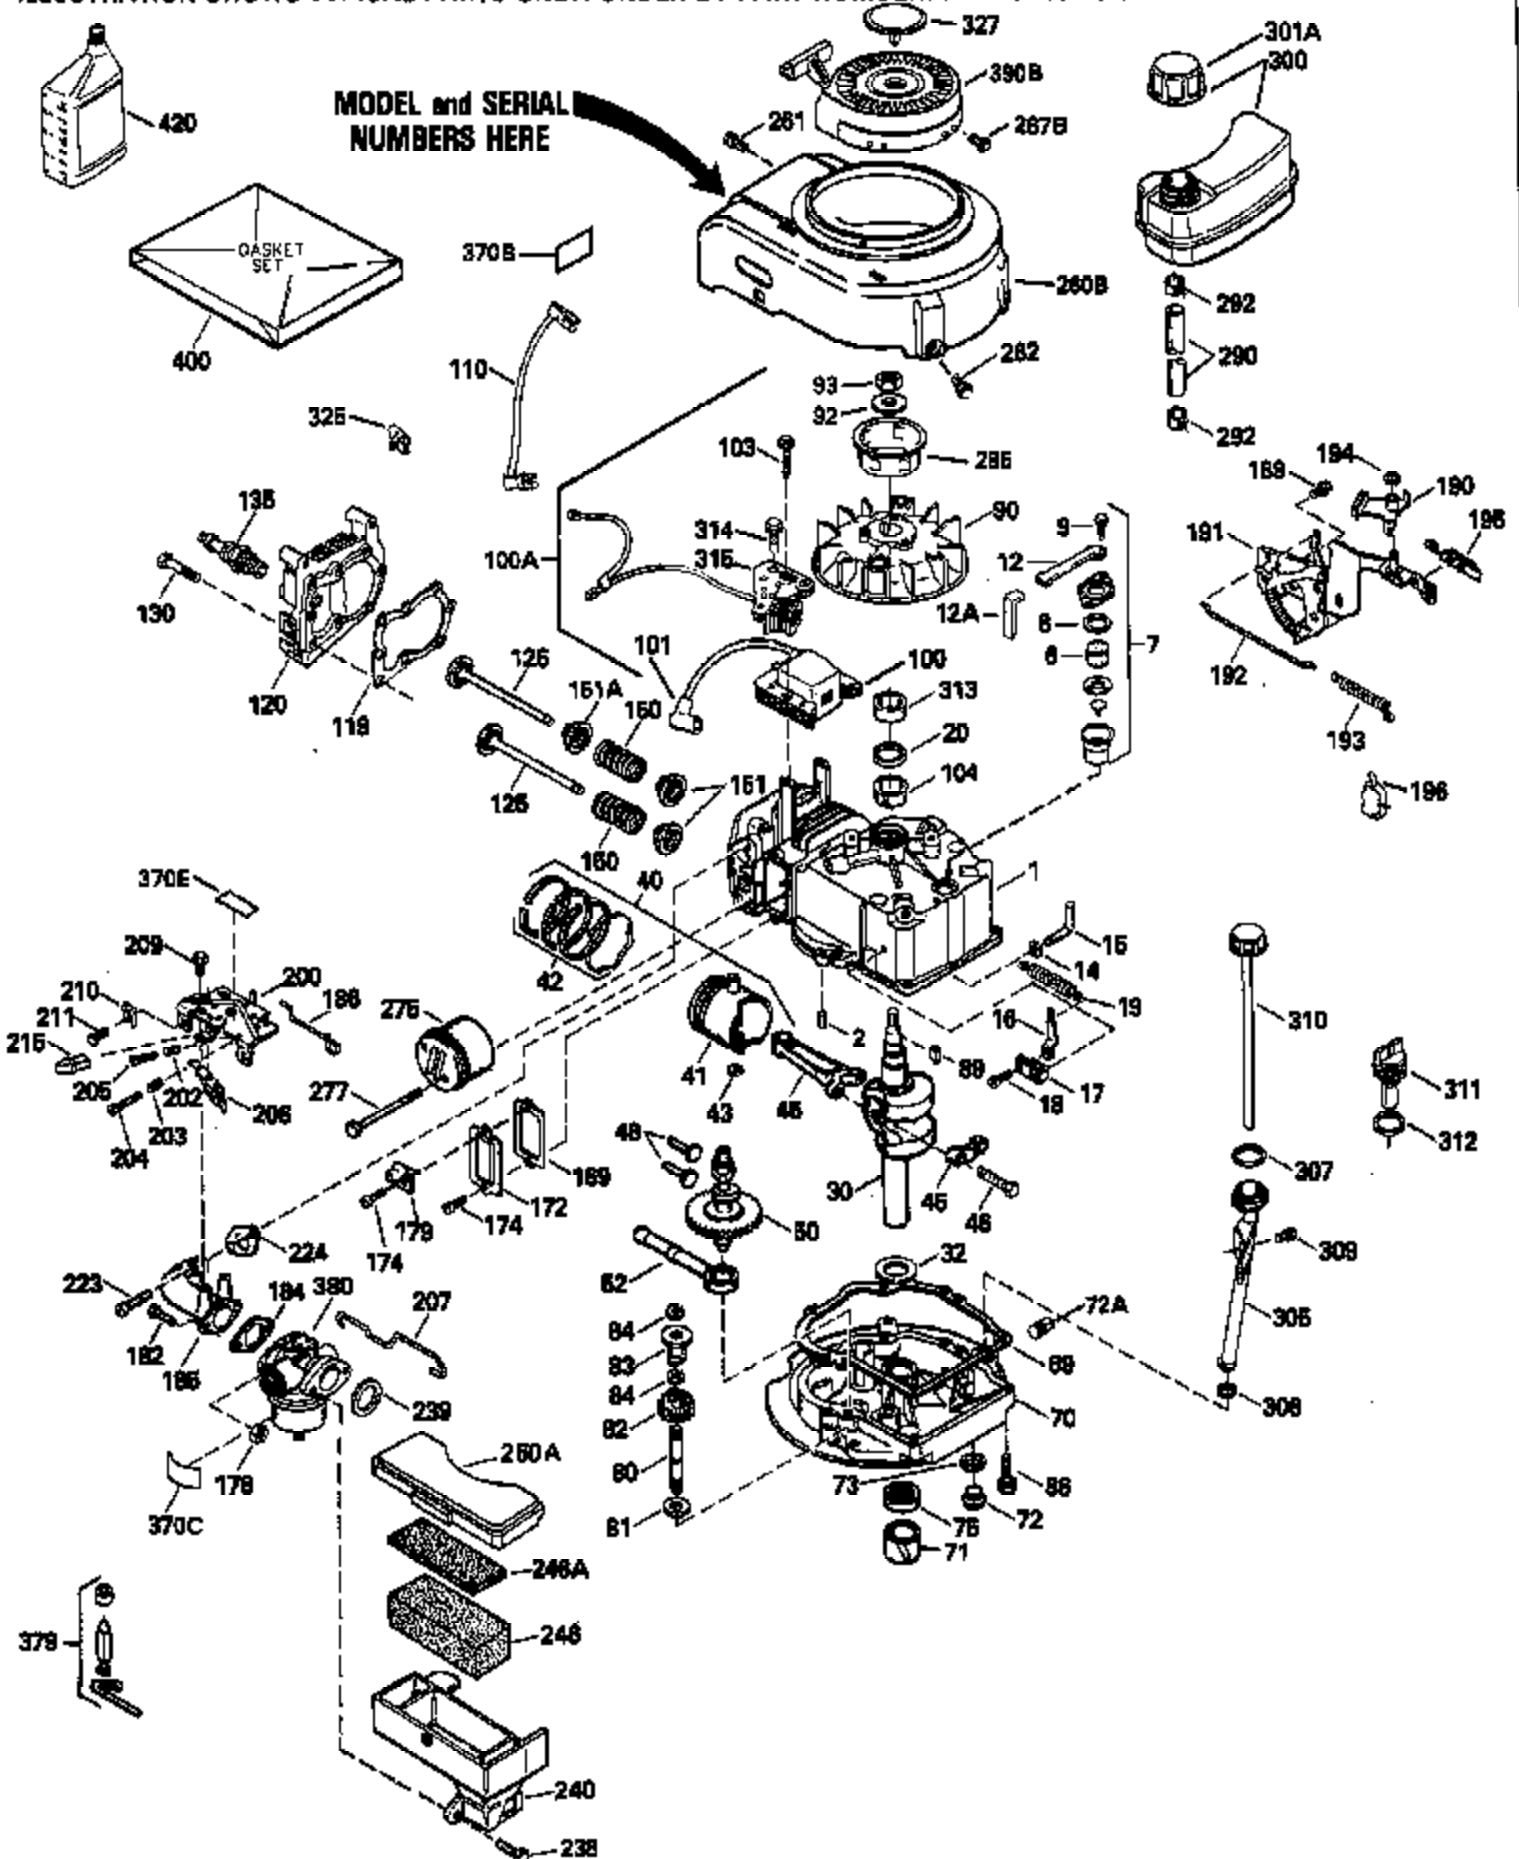

ILLUSTRATION SHOWS TYPICAL PARTS ONLY. ORDER BY PART NUMBER. PARTS NOT LISTED ARE SUPPLIED BY OEM.

Ref #	Part Number	Qty	Description
1	34975		Cylinder Ass'y. (Incl. 2, 8, 9 & 20) (2-1/2")
2	26727		Pin, Dowel
6	33734		Element, Breather
7	34214A		Breather Ass'y. (Incl. 6, 8, 9, 12 & 12A)
8	33735		* Gasket, Breather
9	30200		Screw, 10-24 x 9/16"
12	33886		Tube, Breather
14	28277		Washer
15	30589		Rod, Governor (Incl. 14)
16	31383A		Lever, Governor
17	31335		Clamp, Governor lever
18	650548		Screw, 8-32 x 5/16"
19	31361		Spring, Extension
20	32600		Seal, Oil
30	34473		Crankshaft Ass'y.
40	34514		Piston, Pin & Ring Set (Std.) (2-1/2" Bore)
40	34515		Piston, Pin & Ring Set (.010" OS)
40	34516		Piston, Pin & Ring Set (.020" OS)
41	32538B		Piston & Pin Ass'y. (Incl. 43)(Std.)(2-1/2")
41	32548B		Piston & Pin Ass'y. (Incl. 43) (.010" OS)
41	32549B		Piston & Pin Ass'y. (Incl. 43) (.020" OS)
42	28986		Ring Set (Std.) (2-1/2" Bore)
42	28987		Ring Set (.010" OS)
42	28988		Ring Set (.020" OS)
43	20381		Ring, Piston pin retaining
45	30963B		Rod Assy., Connecting (Incl. 46)
46	32610A		Bolt, Connecting rod
48	27241		Lifter, Valve
50	33148A		Camshaft
52	29914		Oil Pump Assy.
69	35261		* Gasket, Mounting flange
70	30571A		Flange Ass'y. (Incl. 72, 73, 75, 80 & 311)
72	30572		Plug, Oil drain (Incl. 73)
73	28833		* Drain Plug Gasket (Not req. W/plastic plug)
75	26208		Seal, Oil
80	30574		Shaft, Governor
81	30590A		Washer, Flat
82	30591		Gear Assy., Governor (Incl. 81)
83	30588A		Spool, Governor
84	29193		Ring, Retaining
86	650488		Screw, 1/4-20 x 1-1/4"
89	610995		Flywheel Key
90	611046A		Flywheel
92	650815		Washer, Belleville
93	650816		Nut, Flywheel
100	34431		Solid State Ignition NOTE: Specs with this ignition system can still service individual components (points, condenser, etc.)See Div. 3, Sec. A, page TVS75 & TVS90 4,Reference numbers 122 thru 134. (This coil has been superseded to 730207 solid state conversion kit)
100	730207		Magneto-to-Solid State Conversion Kit (Includes solid state module, solid state flywheel key, and instructions.)(Use as required on external ignition engines only.)
103	650814		Screw, Torx T-15, 10-24 x 1"
110	34432		Ground Wire
119	29953C		* Gasket, Cylinder head
120	34335		Head, Cylinder