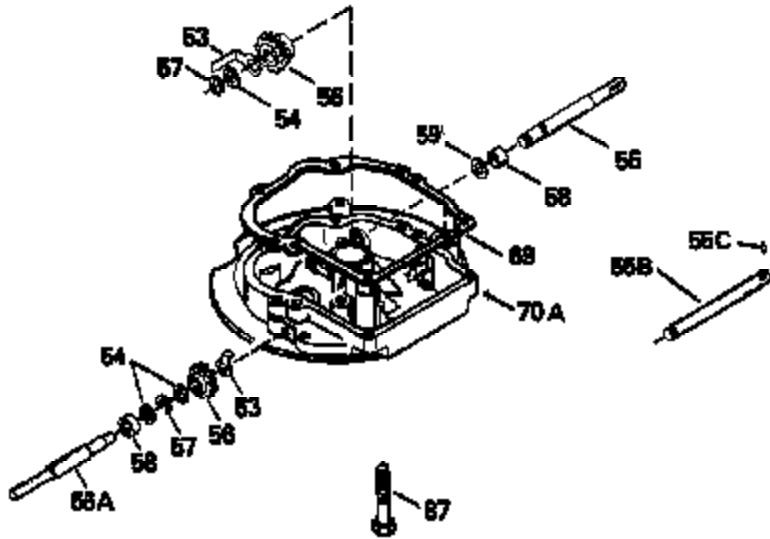

ILLUSTRATION SHOWS TYPICAL PARTS ONLY. ORDER BY PART NUMBER. PARTS NOT LISTED ARE SUPPLIED BY OEM.

Engine Parts List #2

Ref #	Part Number	Qty	Description
118	730194		Rope Guide Kit (Use as required with 34476 fuel tank)
238	650806		Screw, 10-32 x 5/8"
246C	35705		Filter, Pre-Air (Optional)
260	34345		Housing, Blower
262	650831		Screw, 1/4-20 x 15/32"
287	650802		Screw, 1/4-20 x 5/8"
287A	650735		Screw, 10-24 x 3/8" (Use as required)
287A			Pop Rivet, (3/16" Dia.)(Purchase locally)
301	33032		Fuel Cap
326	34113		Plug, Screen
370B	34363		Decal, Instruction
370A	34346		Decal, Instruction
370	550223		Decal, Name
390	590531		Side Mount Rewind Starter (Refer to Division 5, Section C, page 32 or Fiche 8, Grid G-8 for breakdown)

Ref #	Part Number	Qty	Description
19	31361		Spring, Extension
69	35261		* Gasket, Mounting flange
182	6201		Screw, 1/4-28 x 7/8"
185	31384A		Pipe, Intake (Incl. 224)
186	34337		Link, Governor spring
209	30200		Screw, 10-24 x 9/16"
223	650451		Screw, 1/4-20 x 1"
238	650806		Screw, 10-32 x 5/8"
246B	35435		Filter, Pre-Air (Use as required)