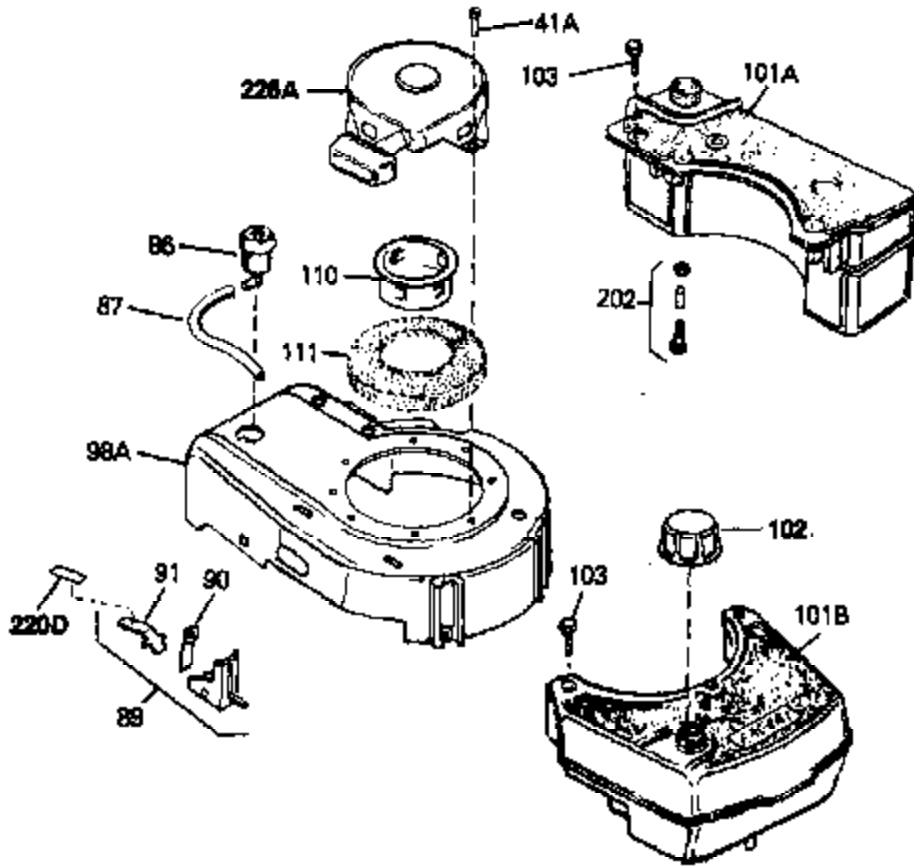

Ref #	Part Number	Qty	Description
69	650549	0	Screw
69A	650777	0	Screw, Slotted fil. hd. mach., 6-32 x 7/16
70	34337	0	Link, Governor spring
70A	34336	0	Link, Governor-to-throttle
71	31361	0	Spring, Governor
72	650774	0	Screw, Hex hd., 1/4-20 x 2-3/8
72	650795	0	Screw, Hex hd. cap, Sems, 1/4-20 x 2-5/16
72	650869	0	Screw, Hex hd., 1/4-20 x 2-3/4
72	792005	0	Screw, Hex hd., 1/4-20 x 2-1/2
73	27181B	0	Muffler
80	34432	0	Wire, Ground (Two female & one double male)
81	26756	0	Gasket, Carburetor
82	29752	0	Nut
83	6201	0	Screw
92	28942	0	Screw
93	27793	0	Clip, Conduit
95	30200	0	Screw
96	33131A	0	Control Assy., Speed
97	610973	0	Terminal Assy.
98	34345	0	Housing, Blower
99	650831	0	Screw, Hex washer hd. Powerlok thread,
100	30200	0	Screw
101	32170A	0	Tank Assy., Fuel (White Poly) (1 qt.)
102	33032	0	Cap, Fuel filler (Red Plastic) (Spurt
104	26460	0	Clamp, Fuel line
105	29774	0	Line, Fuel (Braided 8.25")
105	30705	0	Line, Fuel (Braided 16")
105	30962	0	Line, Fuel (Braided 32")
105	34357	0	Line, Fuel (Epichlorohydrin 6-3/4")
106	650815	0	Washer, Belleville
107	650816	0	Nut, Flywheel
109	34113	0	Plug, Screen
121	34431	0	Lamination & Coil Assy.
121	730207	0	Magneto-to-Solid State Conversion Kit
136	650814	0	Screw, Hex hd. Sems, 10-24 x 1
137	611046A	0	Flywheel
147	27625	0	Plug, Oil filler
148	29673	0	Gasket, Filler plug
154	34340	0	Element, Air cleaner (Poly)
155	34341A	0	Cover, Air cleaner (Black)
156	34339	0	Body, Air cleaner
157	650806	0	Screw, Hex washer hd. shoulder, 10-32 x 5/8
162	34338	0	Gasket, Air cleaner
220B	34363	0	Decal, Instruction
220	34346	0	Decal, Instruction
220	550223	0	Decal, Name
223	631021	0	Inlet Needle, Seat & Clip Assy.
224	632046A	0	Carburetor
226	590531	0	Starter, Side mount rewind
230	33238D	0	Gasket Set

Ref #	Part Number	Qty	Description
41A	0	0	Rivet, Pop (3/16" Dia.)
41A	650735	0	Screw
102	33032	0	Cap, Fuel filler (Red Plastic) (Spurt
157	650806	0	Screw, Hex washer hd. shoulder, 10-32 x 5/8
202	730194	0	Rope Guide Kit