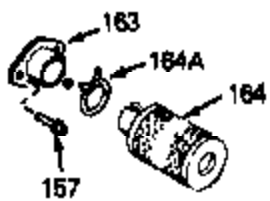

Ref #	Part Number	Qty	Description
41A	0	0	Rivet, Pop (3/16" Dia.)
41A	650735	0	Screw
86	34353	0	Primer Assy.
87	32180C	0	Line, Primer
89	34657	0	Footproof Spark Plug Stop Lever
90	34438	0	Spring, Stop switch
91	34439	0	Clip, Stop switch
102	33032	0	Cap, Fuel filler (Red Plastic) (Spurt
164	32972	0	Cleaner, Air
164A	33168	0	Clamp, Corbin
202	730194	0	Rope Guide Kit
220D	34407	0	Decal, Stop control (Bilingual)