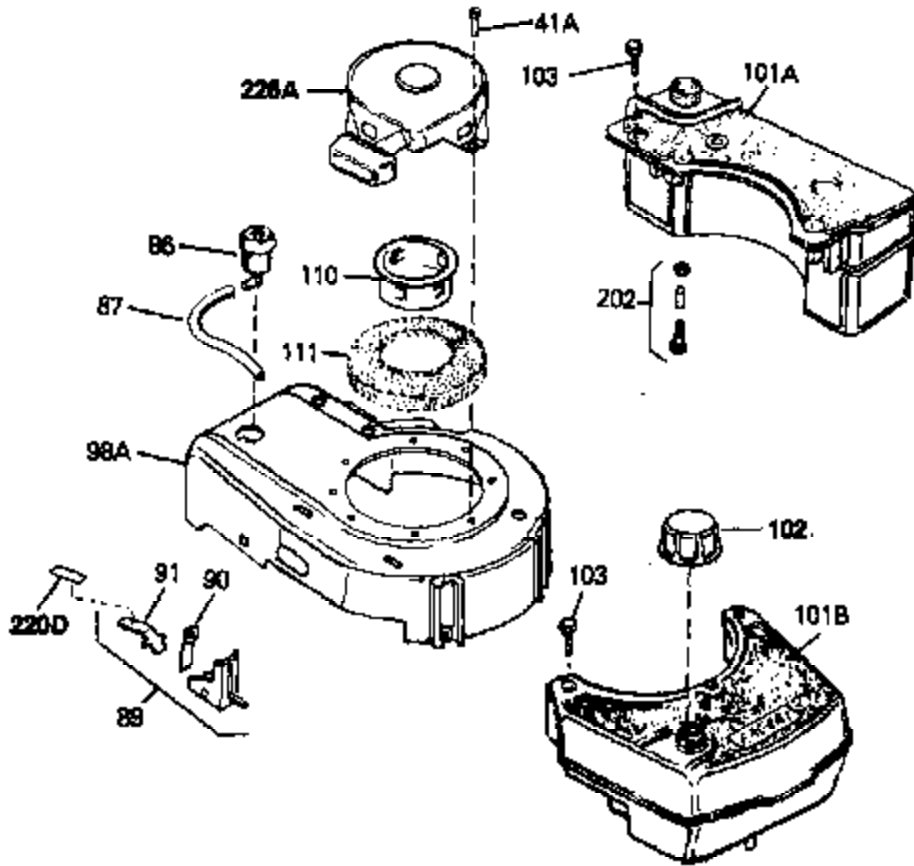

Ref #	Part Number	Qty	Description
69A	650777	0	Screw, Slotted fil. hd. mach., 6-32 x 7/16
69	650549	0	Screw
70A	34336	0	Link, Governor-to-throttle
70	34337	0	Link, Governor spring
71	31361	0	Spring, Governor
72	650774	0	Screw, Hex hd., 1/4-20 x 2-3/8
72	650795	0	Screw, Hex hd. cap, Sems, 1/4-20 x 2-5/16
72	650869	0	Screw, Hex hd., 1/4-20 x 2-3/4
72	792005	0	Screw, Hex hd., 1/4-20 x 2-1/2
80	34432	0	Wire, Ground (Two female & one double male
81	26756	0	Gasket, Carburetor
82	29752	0	Nut
83	6201	0	Screw
92	28942	0	Screw
93	27793	0	Clip, Conduit
95	30200	0	Screw
96	33131A	0	Control Assy., Speed
97	610973	0	Terminal Assy.
98	34345	0	Housing, Blower
99	650831	0	Screw, Hex washer hd. Powerlok thread,
100	30200	0	Screw
101	32170A	0	Tank Assy., Fuel (White Poly) (1 qt.)
102	33032	0	Cap, Fuel filler (Red Plastic) (Spurt
104	26460	0	Clamp, Fuel line
105	29774	0	Line, Fuel (Braided 8.25")
105	30705	0	Line, Fuel (Braided 16")
105	30962	0	Line, Fuel (Braided 32")
105	34357	0	Line, Fuel (Epichlorohydrin 6-3/4")
106	650815	0	Washer, Belleville
107	650816	0	Nut, Flywheel
109	34113	0	Plug, Screen
121	34431	0	Lamination & Coil Assy.
121	730207	0	Magneto-to-Solid State Conversion Kit
136	650814	0	Screw, Hex hd. Sems, 10-24 x 1
137	611046A	0	Flywheel
147	27625	0	Plug, Oil filler
148	29673	0	Gasket, Filler plug
154	34340	0	Element, Air cleaner (Poly)
155	34341A	0	Cover, Air cleaner (Black)
156	34339	0	Body, Air cleaner
157	650806	0	Screw, Hex washer hd. shoulder, 10-32 x 5/8
162	34338	0	Gasket, Air cleaner
220B	34363	0	Decal, Instruction
220	34346	0	Decal, Instruction
220	550223	0	Decal, Name
220E	35344	0	Decal, Control
223	631021	0	Inlet Needle, Seat & Clip Assy.
224	632046A	0	Carburetor
226	590531	0	Starter, Side mount rewind
230	33238D	0	Gasket Set

Ref #	Part Number	Qty	Description
41A	0	0	Rivet, Pop (3/16" Dia.)
41A	650735	0	Screw
102	33032	0	Cap, Fuel filler (Red Plastic) (Spurt
157	650806	0	Screw, Hex washer hd. shoulder, 10-32 x 5/8
202	730194	0	Rope Guide Kit