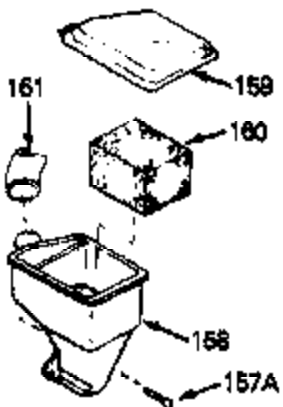

Ref #	Part Number	Qty	Description
69A	650777	0	Screw, Slotted fil. hd. mach., 6-32 x 7/16
69	650549	0	Screw
70A	34336	0	Link, Governor-to-throttle
70	34337	0	Link, Governor spring
71	31361	0	Spring, Governor
72	650774	0	Screw, Hex hd., 1/4-20 x 2-3/8
72	650795	0	Screw, Hex hd. cap, Sems, 1/4-20 x 2-5/16
72	650869	0	Screw, Hex hd., 1/4-20 x 2-3/4
72	792005	0	Screw, Hex hd., 1/4-20 x 2-1/2
80	34432	0	Wire, Ground (Two female & one double male
81	26756	0	Gasket, Carburetor
82	29752	0	Nut
83	6201	0	Screw
92	28942	0	Screw
93	27793	0	Clip, Conduit
95	30200	0	Screw
96	33131A	0	Control Assy., Speed
97	610973	0	Terminal Assy.
98	34345	0	Housing, Blower
99	650831	0	Screw, Hex washer hd. Powerlok thread,
100	30200	0	Screw
101	32170A	0	Tank Assy., Fuel (White Poly) (1 qt.)
102	33032	0	Cap, Fuel filler (Red Plastic) (Spurt
104	26460	0	Clamp, Fuel line
105	29774	0	Line, Fuel (Braided 8.25")
105	30705	0	Line, Fuel (Braided 16")
105	30962	0	Line, Fuel (Braided 32")
105	34357	0	Line, Fuel (Epichlorohydrin 6-3/4")
106	650815	0	Washer, Belleville
107	650816	0	Nut, Flywheel
109	34113	0	Plug, Screen
121	34431	0	Lamination & Coil Assy.
121	730207	0	Magneto-to-Solid State Conversion Kit
136	650814	0	Screw, Hex hd. Sems, 10-24 x 1
137	611046A	0	Flywheel
147	27625	0	Plug, Oil filler
148	29673	0	Gasket, Filler plug
154	34340	0	Element, Air cleaner (Poly)
155	34341A	0	Cover, Air cleaner (Black)
156	34339	0	Body, Air cleaner
157	650806	0	Screw, Hex washer hd. shoulder, 10-32 x 5/8
162	34338	0	Gasket, Air cleaner
220B	34363	0	Decal, Instruction
220	34346	0	Decal, Instruction
220	550223	0	Decal, Name
220E	35344	0	Decal, Control
223	631021	0	Inlet Needle, Seat & Clip Assy.
224	632046A	0	Carburetor
226	590531	0	Starter, Side mount rewind
230	33238D	0	Gasket Set