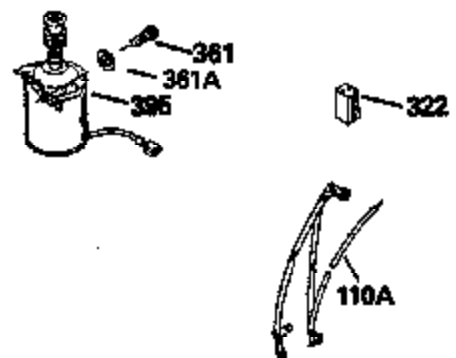

Ref #	Part Number	Qty	Description
274	26754A		* Gasket, Exhaust (Use as required)
277	650795		Screw, 1/4-20 x 2-1/4"
277A	30063		Screw, 1/4-20 x 1/2" (Use as required)
370F	34387		Decal, Instruction (Optional)
415	730162		Muffler Adap.Kit(Incl.274,277A)(Use a s req.)
430	730574		Debris Screen Kit (Incl. 370F,431-433)(Opt.)
431	35596		Screen, Debris (Optional)
432	35597		Bracket, Debris screen (Optional)
433	650910		Screw, 8-32 x 1/4" (Optional)