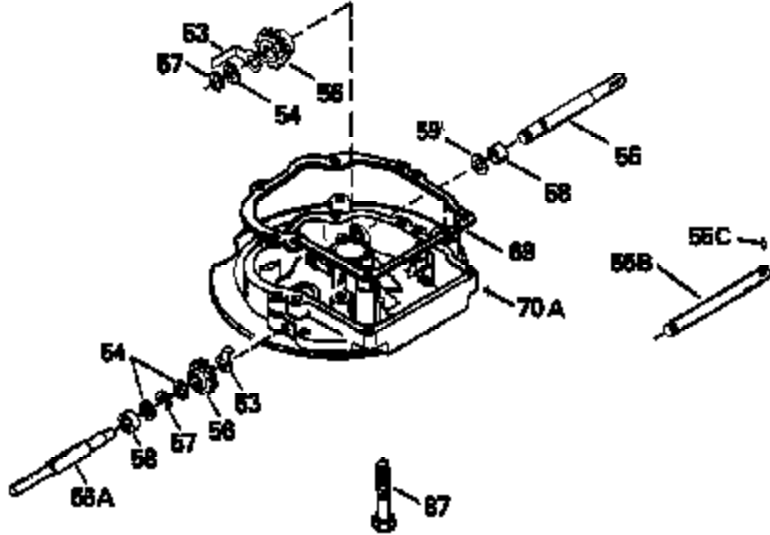

Ref #	Part Number	Qty	Description
19	31361		Spring, Extension
69	35261		* Gasket, Mounting flange
182	6201		Screw, 1/4-28 x 7/8"
185	31384A		Pipe, Intake (Incl. 224)
186	34337		Link, Governor spring
209	30200		Screw, 10-24 x 9/16"
223	650451		Screw, 1/4-20 x 1"
246B	35435		Filter, Pre-Air (Use as required)