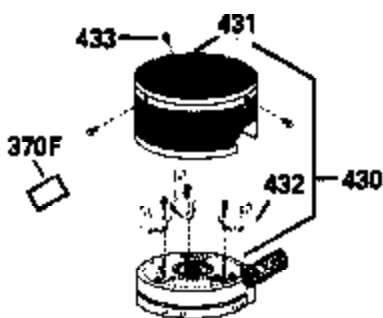

Ref #	Part Number	Qty	Description
274	26754A		* Gasket, Exhaust (Use as required)
277	650795		Screw, 1/4-20 x 2-1/4"
277A	30063		Screw, 1/4-20 x 1/2" (Use as required)
370F	34387		Decal, Instruction (Optional)
415	730162		Muffler Adap.Kit(Incl.274,277A)(Use a s req.)
430	730574		Debris Screen Kit (Incl. 370F,431-433)(Opt.)
431	35596		Screen, Debris (Optional)
432	35597		Bracket, Debris screen (Optional)
433	650910		Screw, 8-32 x 1/4" (Optional)