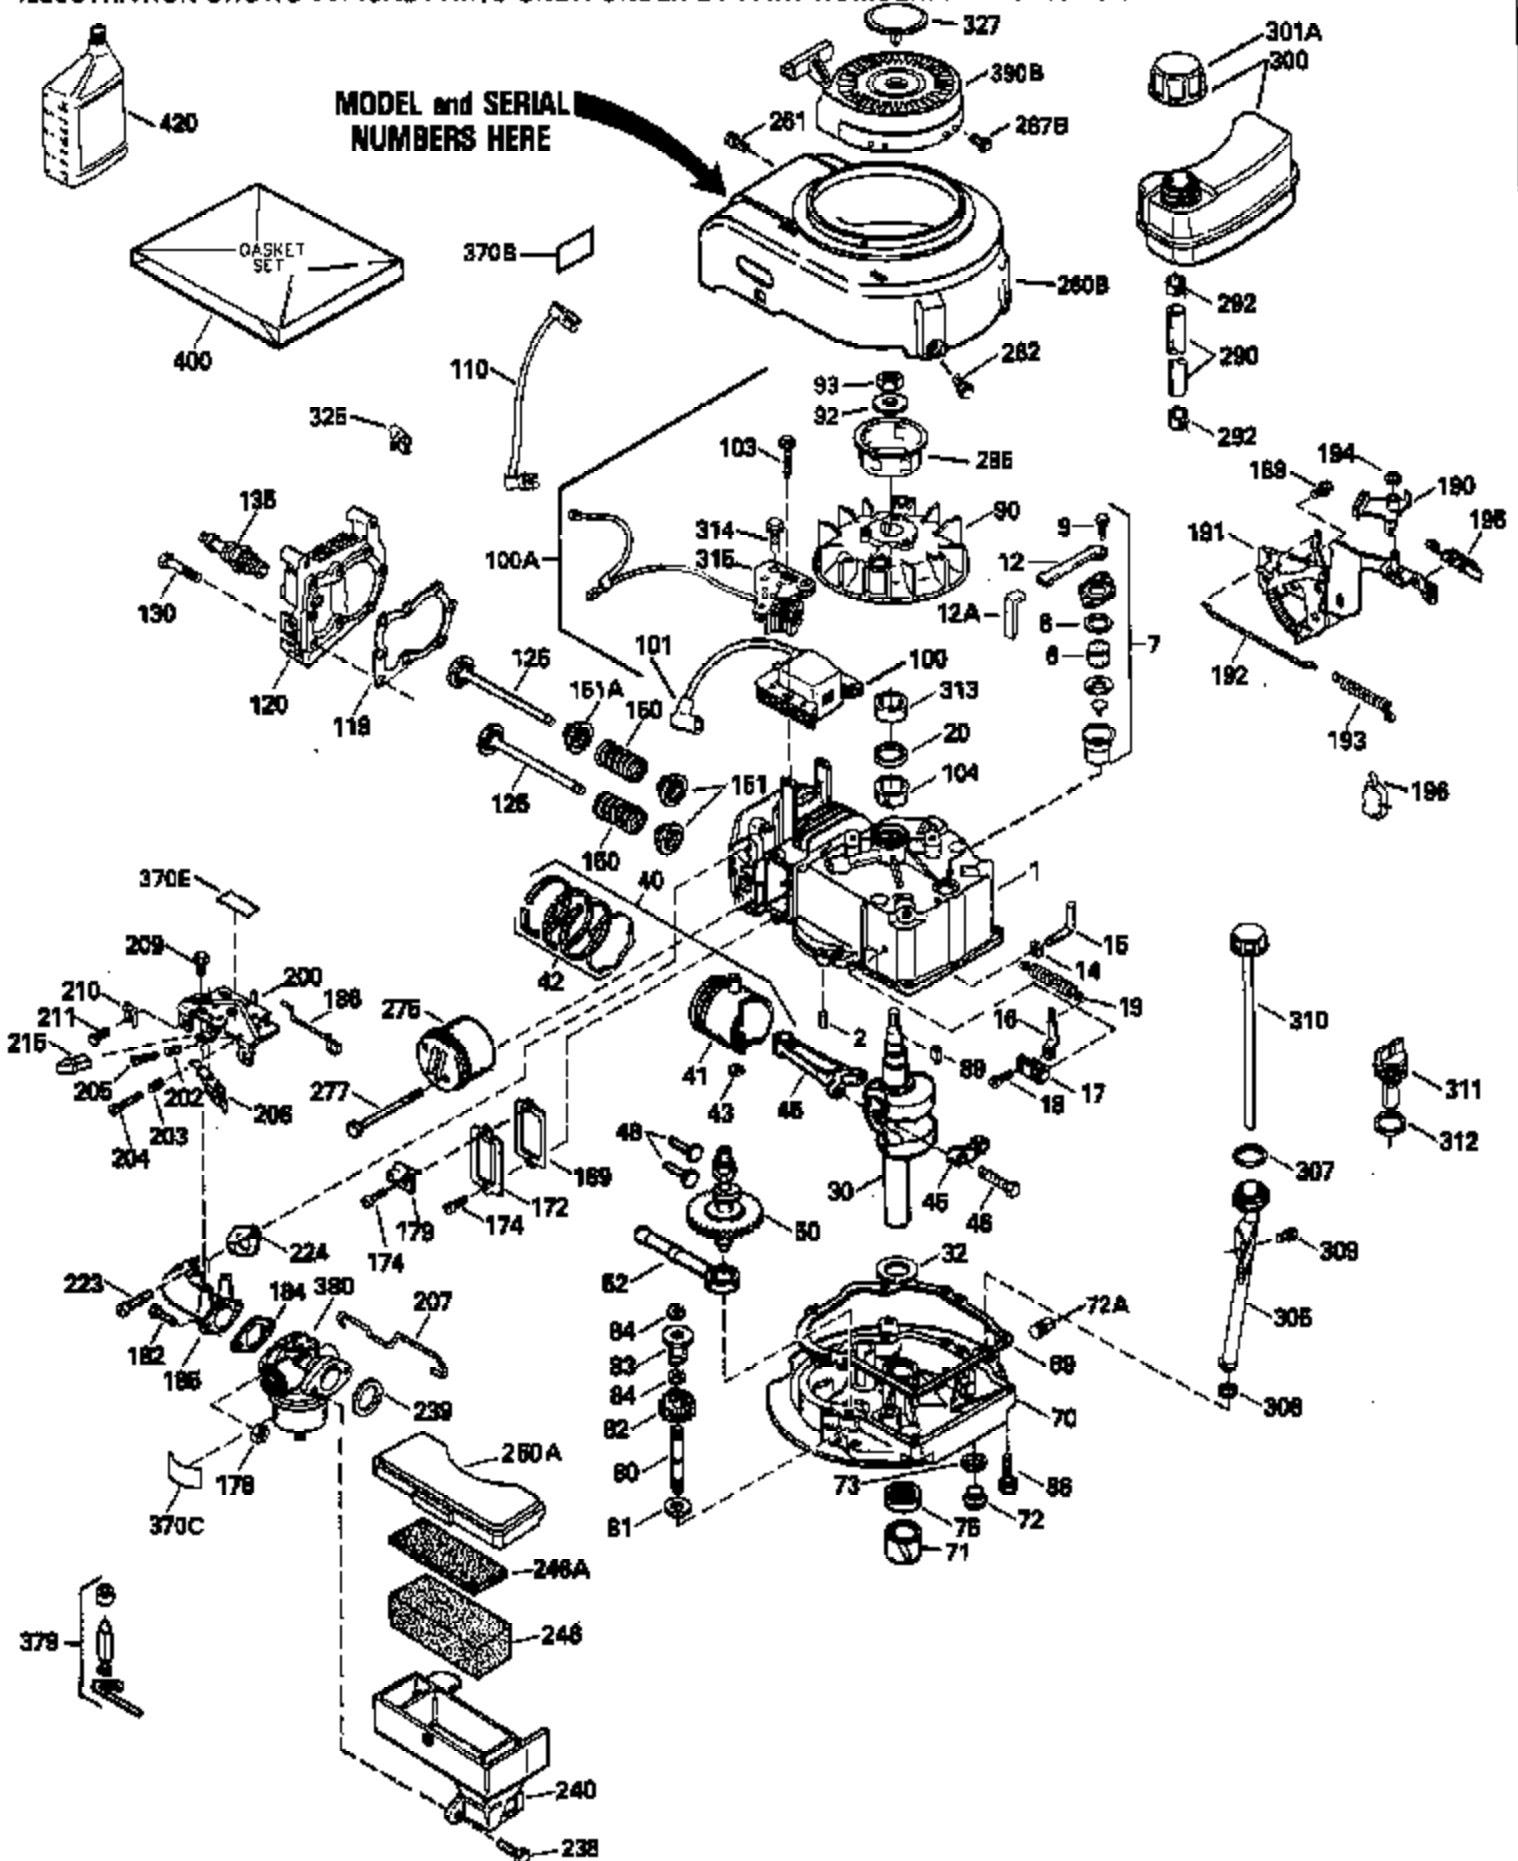

ILLUSTRATION SHOWS TYPICAL PARTS ONLY. ORDER BY PART NUMBER. PARTS NOT LISTED ARE SUPPLIED BY OEM.

Ref #	Part Number	Qty	Description
1	34975		Cylinder Ass'y. (Incl. 2, 8, 9 & 20) (2-1/2")
2	26727		Pin, Dowel
6	33734		Element, Breather
7	34214A		Breather Ass'y. (Incl. 6, 8, 9, 12 & 12A)
8	33735		* Gasket, Breather
9	30200		Screw, 10-24 x 9/16"
12	33886		Tube, Breather
14	28277		Washer
15	30589		Rod, Governor (Incl. 14)
16	31383A		Lever, Governor
17	31335		Clamp, Governor lever
18	650548		Screw, 8-32 x 5/16"
19	31361		Spring, Extension
20	32600		Seal, Oil
30	34467		Crankshaft Ass'y.
40	34514		Piston, Pin & Ring Set (Std.) (2-1/2" Bore)
40	34515		Piston, Pin & Ring Set (.010" OS)
40	34516		Piston, Pin & Ring Set (.020" OS)
41	32538B		Piston & Pin Ass'y. (Incl. 43)(Std.)(2-1/2")
41	32548B		Piston & Pin Ass'y. (Incl. 43) (.010" OS)
41	32549B		Piston & Pin Ass'y. (Incl. 43) (.020" OS)
42	28986		Ring Set (Std.) (2-1/2" Bore)
42	28987		Ring Set (.010" OS)
42	28988		Ring Set (.020" OS)
43	20381		Ring, Piston pin retaining
45	30963B		Rod Assy., Connecting (Incl. 46)
46	32610A		Bolt, Connecting rod
48	27241		Lifter, Valve
50	33148A		Camshaft
52	29914		Oil Pump Assy.
69	35261		* Gasket, Mounting flange
70	30571A		Flange Ass'y. (Incl. 72, 73, 75, 80 & 311)
72	30572		Plug, Oil drain (Incl. 73)
72A	9556		Plug, Pipe
73	28833		* Drain Plug Gasket (Not req. W/plastic plug)
75	26208		Seal, Oil
80	30574		Shaft, Governor
81	30590A		Washer, Flat
82	30591		Gear Assy., Governor (Incl. 81)
83	30588A		Spool, Governor
84	29193		Ring, Retaining
86	650488		Screw, 1/4-20 x 1-1/4"
89	610995		Flywheel Key
90	611046A		Flywheel
92	650815		Washer, Belleville
93	650816		Nut, Flywheel
100	34431		Solid State Ignition NOTE: Specs with this ignition system can still service individual components (points, condenser, etc.)See Div. 3, Sec. A, page TVS75 & TVS90 4,Reference numbers 122 thru 134. (This coil has been superseded to 730207 solid state conversion kit)
100	730207		Magneto-to-Solid State Conversion Kit (Includes solid state module, solid state flywheel key, and instructions.)(Use as required on external ignition engines only.)
103	650814		Screw, Torx T-15, 10-24 x 1"
110	34432		Ground Wire
119	29953C		* Gasket, Cylinder head