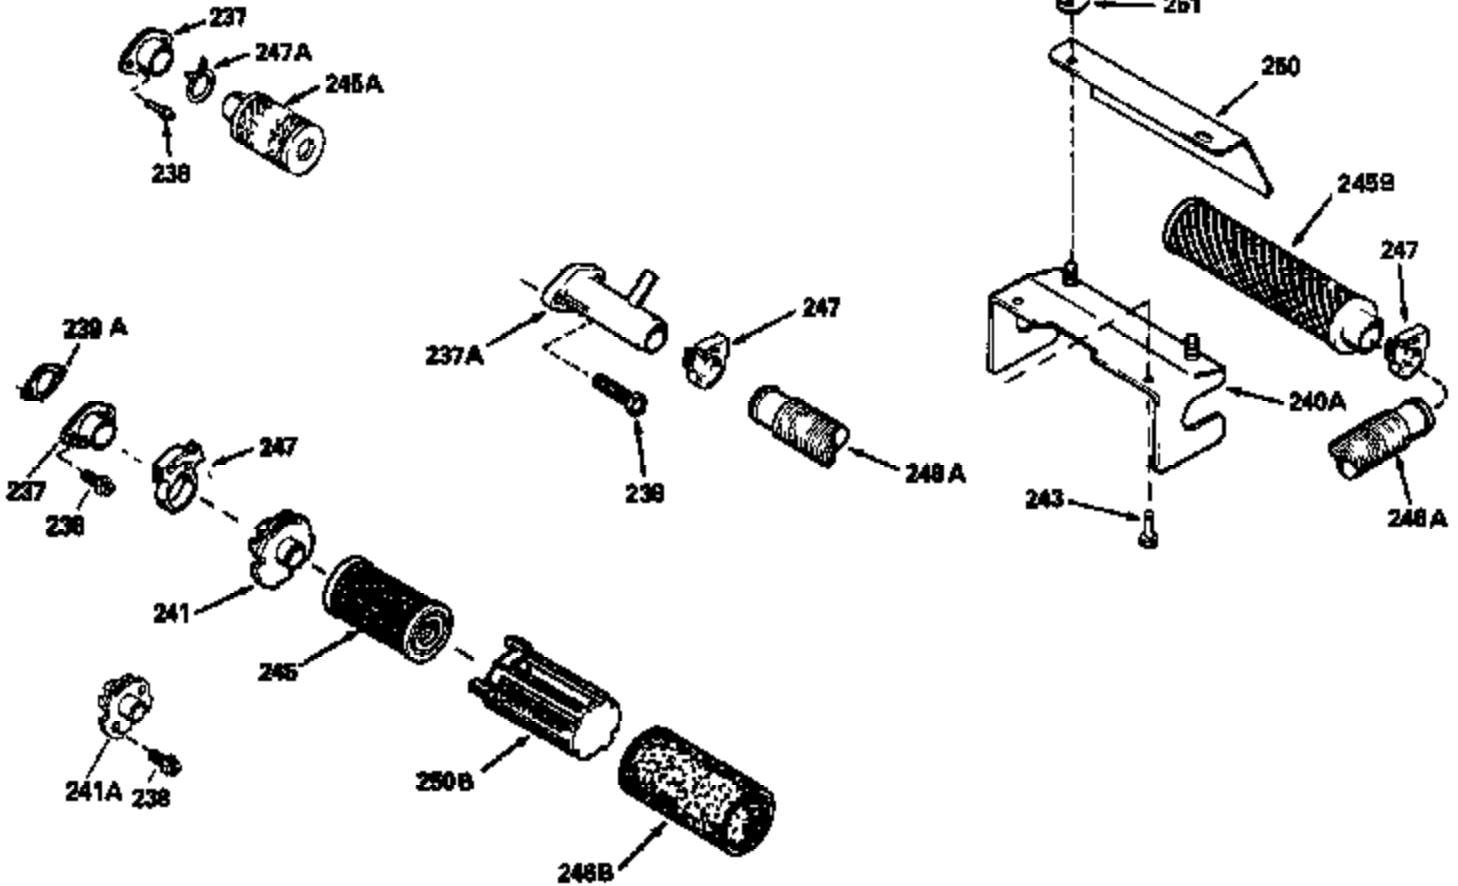

Ref #	Part Number	Qty	Description
19	31361		Spring, Extension
69	35261		* Gasket, Mounting flange
182	6201		Screw, 1/4-28 x 7/8"
185	31384A		Pipe, Intake (Incl. 224)
186	34337		Link, Governor spring
209	30200		Screw, 10-24 x 9/16"
223	650451		Screw, 1/4-20 x 1"
246B	35435		Filter, Pre-Air (Use as required)