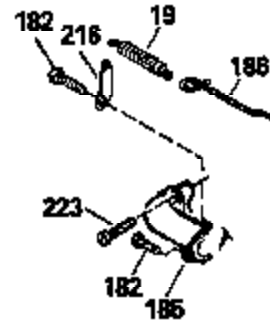

Ref #	Part Number	Qty	Description
19	31361		Spring, Extension
69	35261		* Gasket, Mounting flange
182	6201		Screw, 1/4-28 x 7/8"
185	31384A		Pipe, Intake (Incl. 224)
186	34337		Link, Governor spring
209	30200		Screw, 10-24 x 9/16"
223	650451		Screw, 1/4-20 x 1"
246B	35435		Filter, Pre-Air (Use as required)