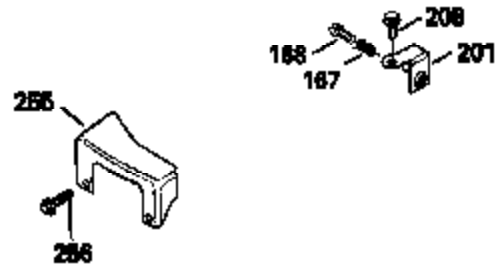

Ref #	Part Number	Qty	Description
19	31361		Spring, Extension
69	35261		* Gasket, Mounting flange
182	6201		Screw, 1/4-28 x 7/8"
185	31384A		Pipe, Intake (Incl. 224)
186	34337		Link, Governor spring
209	30200		Screw, 10-24 x 9/16"
223	650451		Screw, 1/4-20 x 1"
246B	35435		Filter, Pre-Air (Use as required)