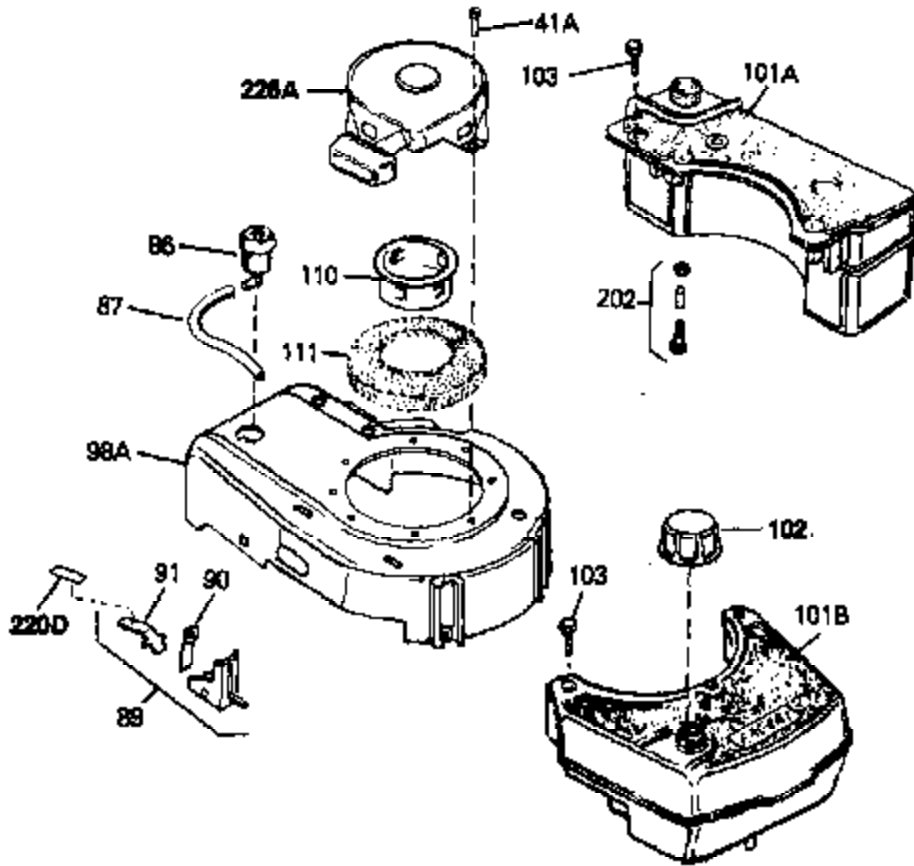

Ref #	Part Number	Qty	Description
69A	650777	0	Screw, Slotted fil. hd. mach., 6-32 x 7/16
69	650549	0	Screw
70	34337	0	Link, Governor spring
70A	34336	0	Link, Governor-to-throttle
71	31361	0	Spring, Governor
72	650774	0	Screw, Hex hd., 1/4-20 x 2-3/8
72	650795	0	Screw, Hex hd. cap, Sems, 1/4-20 x 2-5/16
72	650869	0	Screw, Hex hd., 1/4-20 x 2-3/4
72	792005	0	Screw, Hex hd., 1/4-20 x 2-1/2
73	27181B	0	Muffler
80	34432	0	Wire, Ground (Two female & one double male
81	26756	0	Gasket, Carburetor
82	29752	0	Nut
83	6201	0	Screw
95	30200	0	Screw
96	33205A	0	Control Assy., Speed
97	610973	0	Terminal Assy.
99	650831	0	Screw, Hex washer hd. Powerlok thread,
100	30200	0	Screw
101	32170A	0	Tank Assy., Fuel (White Poly) (1 qt.)
102	33032	0	Cap, Fuel filler (Red Plastic) (Spurt
104	26460	0	Clamp, Fuel line
105	29774	0	Line, Fuel (Braided 8.25")
105	30705	0	Line, Fuel (Braided 16")
105	30962	0	Line, Fuel (Braided 32")
105	34357	0	Line, Fuel (Epichlorohydrin 6-3/4")
106	650815	0	Washer, Belleville
107	650816	0	Nut, Flywheel
121	34431	0	Lamination & Coil Assy.
121	730207	0	Magneto-to-Solid State Conversion Kit
136	650814	0	Screw, Hex hd. Sems, 10-24 x 1
137	611046A	0	Flywheel
147	27625	0	Plug, Oil filler
148	29673	0	Gasket, Filler plug
154	34340	0	Element, Air cleaner (Poly)
155	34341A	0	Cover, Air cleaner (Black)
156	34339	0	Body, Air cleaner
157	650806	0	Screw, Hex washer hd. shoulder, 10-32 x 5/8
162	34338	0	Gasket, Air cleaner
220	34346	0	Decal, Instruction
220	550223	0	Decal, Name
220E	35344	0	Decal, Control
223	631021	0	Inlet Needle, Seat & Clip Assy.
224	632046A	0	Carburetor
230	33238D	0	Gasket Set

Ref #	Part Number	Qty	Description
41A	0	0	Rivet, Pop (3/16" Dia.)
41A	650735	0	Screw
98A	34793	0	Housing, Blower (5.56 dia. starter mtg. bolt
102	33032	0	Cap, Fuel filler (Red Plastic) (Spurt
110	34449	0	Hub, Starter
111	590417	0	Screen, Starter cup
157	650806	0	Screw, Hex washer hd. shoulder, 10-32 x 5/8
202	730194	0	Rope Guide Kit
226A	590420	0	Starter, Rewind