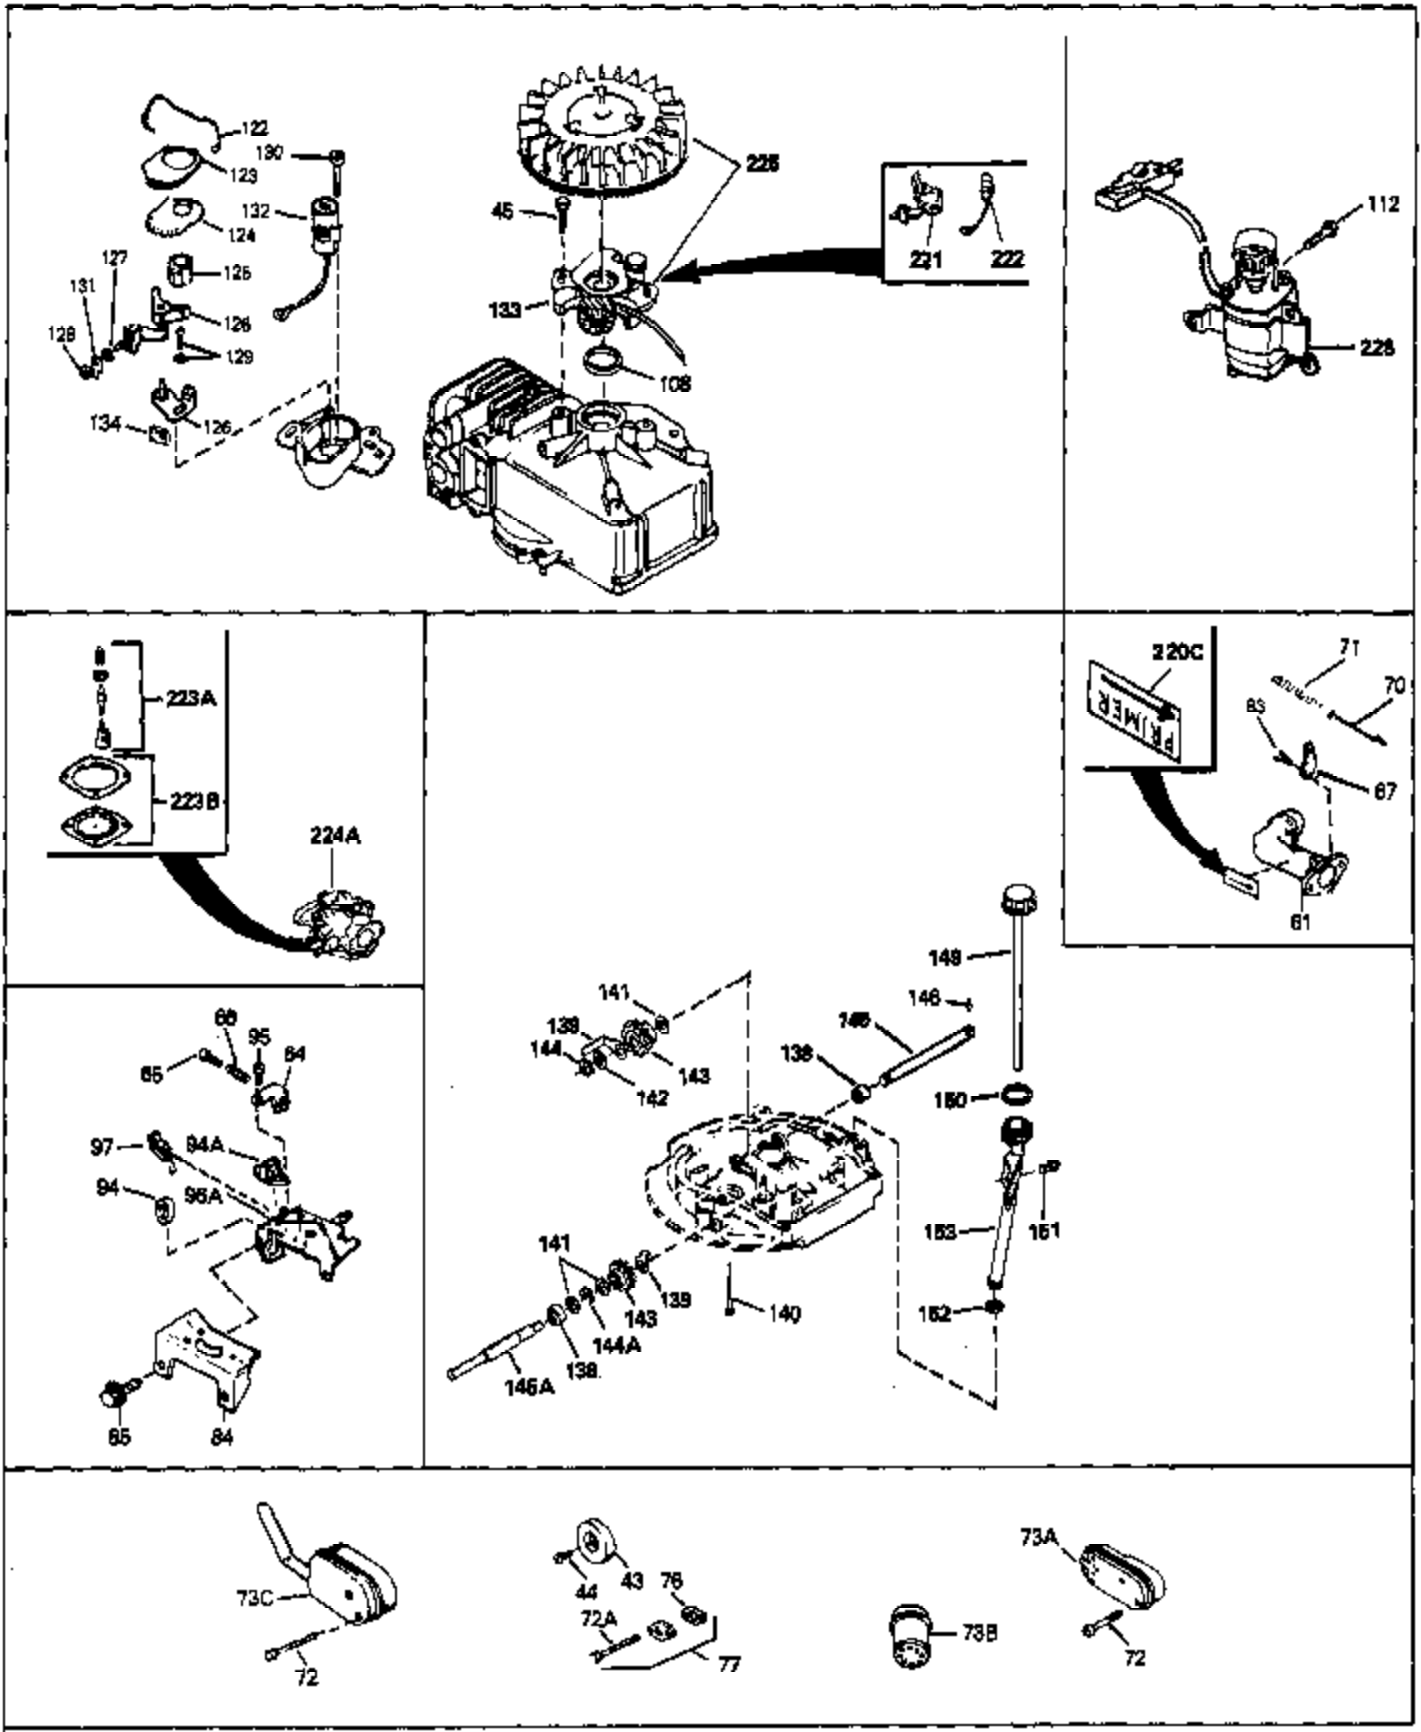

Ref #	Part Number	Qty	Description
69A	650777	0	Screw, Slotted fil. hd. mach., 6-32 x 7/16
69	650549	0	Screw
70	34337	0	Link, Governor spring
70A	34336	0	Link, Governor-to-throttle
71	31361	0	Spring, Governor
72	650774	0	Screw, Hex hd., 1/4-20 x 2-3/8
72	650795	0	Screw, Hex hd. cap, Sems, 1/4-20 x 2-5/16
72	650869	0	Screw, Hex hd., 1/4-20 x 2-3/4
72	792005	0	Screw, Hex hd., 1/4-20 x 2-1/2
73	27181B	0	Muffler
80	34432	0	Wire, Ground (Two female & one double male
81	26756	0	Gasket, Carburetor
82	29752	0	Nut
83	6201	0	Screw
95	30200	0	Screw
96	33205A	0	Control Assy., Speed
97	610973	0	Terminal Assy.
99	650831	0	Screw, Hex washer hd. Powerlok thread,
100	30200	0	Screw
101	32170A	0	Tank Assy., Fuel (White Poly) (1 qt.)
102	33032	0	Cap, Fuel filler (Red Plastic) (Spurt
104	26460	0	Clamp, Fuel line
105	29774	0	Line, Fuel (Braided 8.25")
105	30705	0	Line, Fuel (Braided 16")
105	30962	0	Line, Fuel (Braided 32")
105	34357	0	Line, Fuel (Epichlorohydrin 6-3/4")
106	650815	0	Washer, Belleville
107	650816	0	Nut, Flywheel
121	34431	0	Lamination & Coil Assy.
121	730207	0	Magneto-to-Solid State Conversion Kit
136	650814	0	Screw, Hex hd. Sems, 10-24 x 1
137	611046A	0	Flywheel
147	27625	0	Plug, Oil filler
148	29673	0	Gasket, Filler plug
154	34340	0	Element, Air cleaner (Poly)
155	34341A	0	Cover, Air cleaner (Black)
156	34339	0	Body, Air cleaner
157	650806	0	Screw, Hex washer hd. shoulder, 10-32 x 5/8
162	34338	0	Gasket, Air cleaner
220	34346	0	Decal, Instruction
220	550223	0	Decal, Name
220E	35344	0	Decal, Control
223	631021	0	Inlet Needle, Seat & Clip Assy.
224	632046A	0	Carburetor
230	33238D	0	Gasket Set

Ref #	Part Number	Qty	Description
41A	0	0	Rivet, Pop (3/16" Dia.)
41A	650735	0	Screw
98A	34793	0	Housing, Blower (5.56 dia. starter mtg. bolt
102	33032	0	Cap, Fuel filler (Red Plastic) (Spurt
110	34449	0	Hub, Starter
111	590417	0	Screen, Starter cup
157	650806	0	Screw, Hex washer hd. shoulder, 10-32 x 5/8
202	730194	0	Rope Guide Kit
226A	590420	0	Starter, Rewind