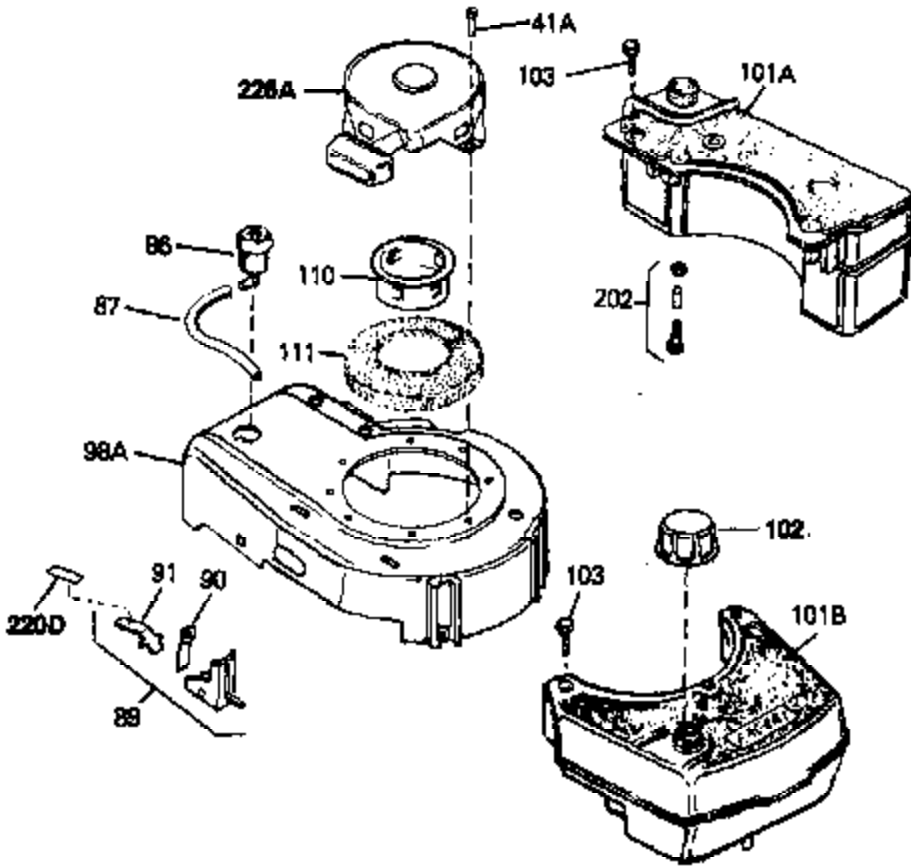

Ref #	Part Number	Qty	Description
70	34358	0	Link, Governor spring
70A	34336	0	Link, Governor-to-throttle
71	33578	0	Spring Governor Spec. No. 40933K
72	650774	0	Screw, Hex hd., 1/4-20 x 2-3/8
72	650795	0	Screw, Hex hd. cap, Sems, 1/4-20 x 2-5/16
72	650869	0	Screw, Hex hd., 1/4-20 x 2-3/4
72	792005	0	Screw, Hex hd., 1/4-20 x 2-1/2
73	27181B	0	Muffler
80	34432	0	Wire, Ground (Two female & one double male
81	26756	0	Gasket, Carburetor
82	29752	0	Nut
83	6201	0	Screw
92	28942	0	Screw
93	27793	0	Clip, Conduit
95	30200	0	Screw
96	32181A	0	Control Assy., Speed
97	610973	0	Terminal Assy.
99	650831	0	Screw, Hex washer hd. Powerlok thread,
100	30200	0	Screw
101	31862A	0	Tank Assy., Fuel (Charcoal Poly) (1 qt.)
102	33032	0	Cap, Fuel filler (Red Plastic) (Spurt
104	26460	0	Clamp, Fuel line
105	29774	0	Line, Fuel (Braided 8.25")
105	30705	0	Line, Fuel (Braided 16")
105	30962	0	Line, Fuel (Braided 32")
105	34357	0	Line, Fuel (Epichlorohydrin 6-3/4")
106	650815	0	Washer, Belleville
107	650816	0	Nut, Flywheel
121	34431	0	Lamination & Coil Assy.
121	730207	0	Magneto-to-Solid State Conversion Kit
136	650814	0	Screw, Hex hd. Sems, 10-24 x 1
137	611046A	0	Flywheel
147	27625	0	Plug, Oil filler
148	29673	0	Gasket, Filler plug
154	34340	0	Element, Air cleaner (Poly)
155	34341A	0	Cover, Air cleaner (Black)
156	34339	0	Body, Air cleaner
157	650806	0	Screw, Hex washer hd. shoulder, 10-32 x 5/8
162	34338	0	Gasket, Air cleaner
220	34346	0	Decal, Instruction
220	550223	0	Decal, Name
223	631021	0	Inlet Needle, Seat & Clip Assy.
224	631581	0	Carburetor
230	33238D	0	Gasket Set