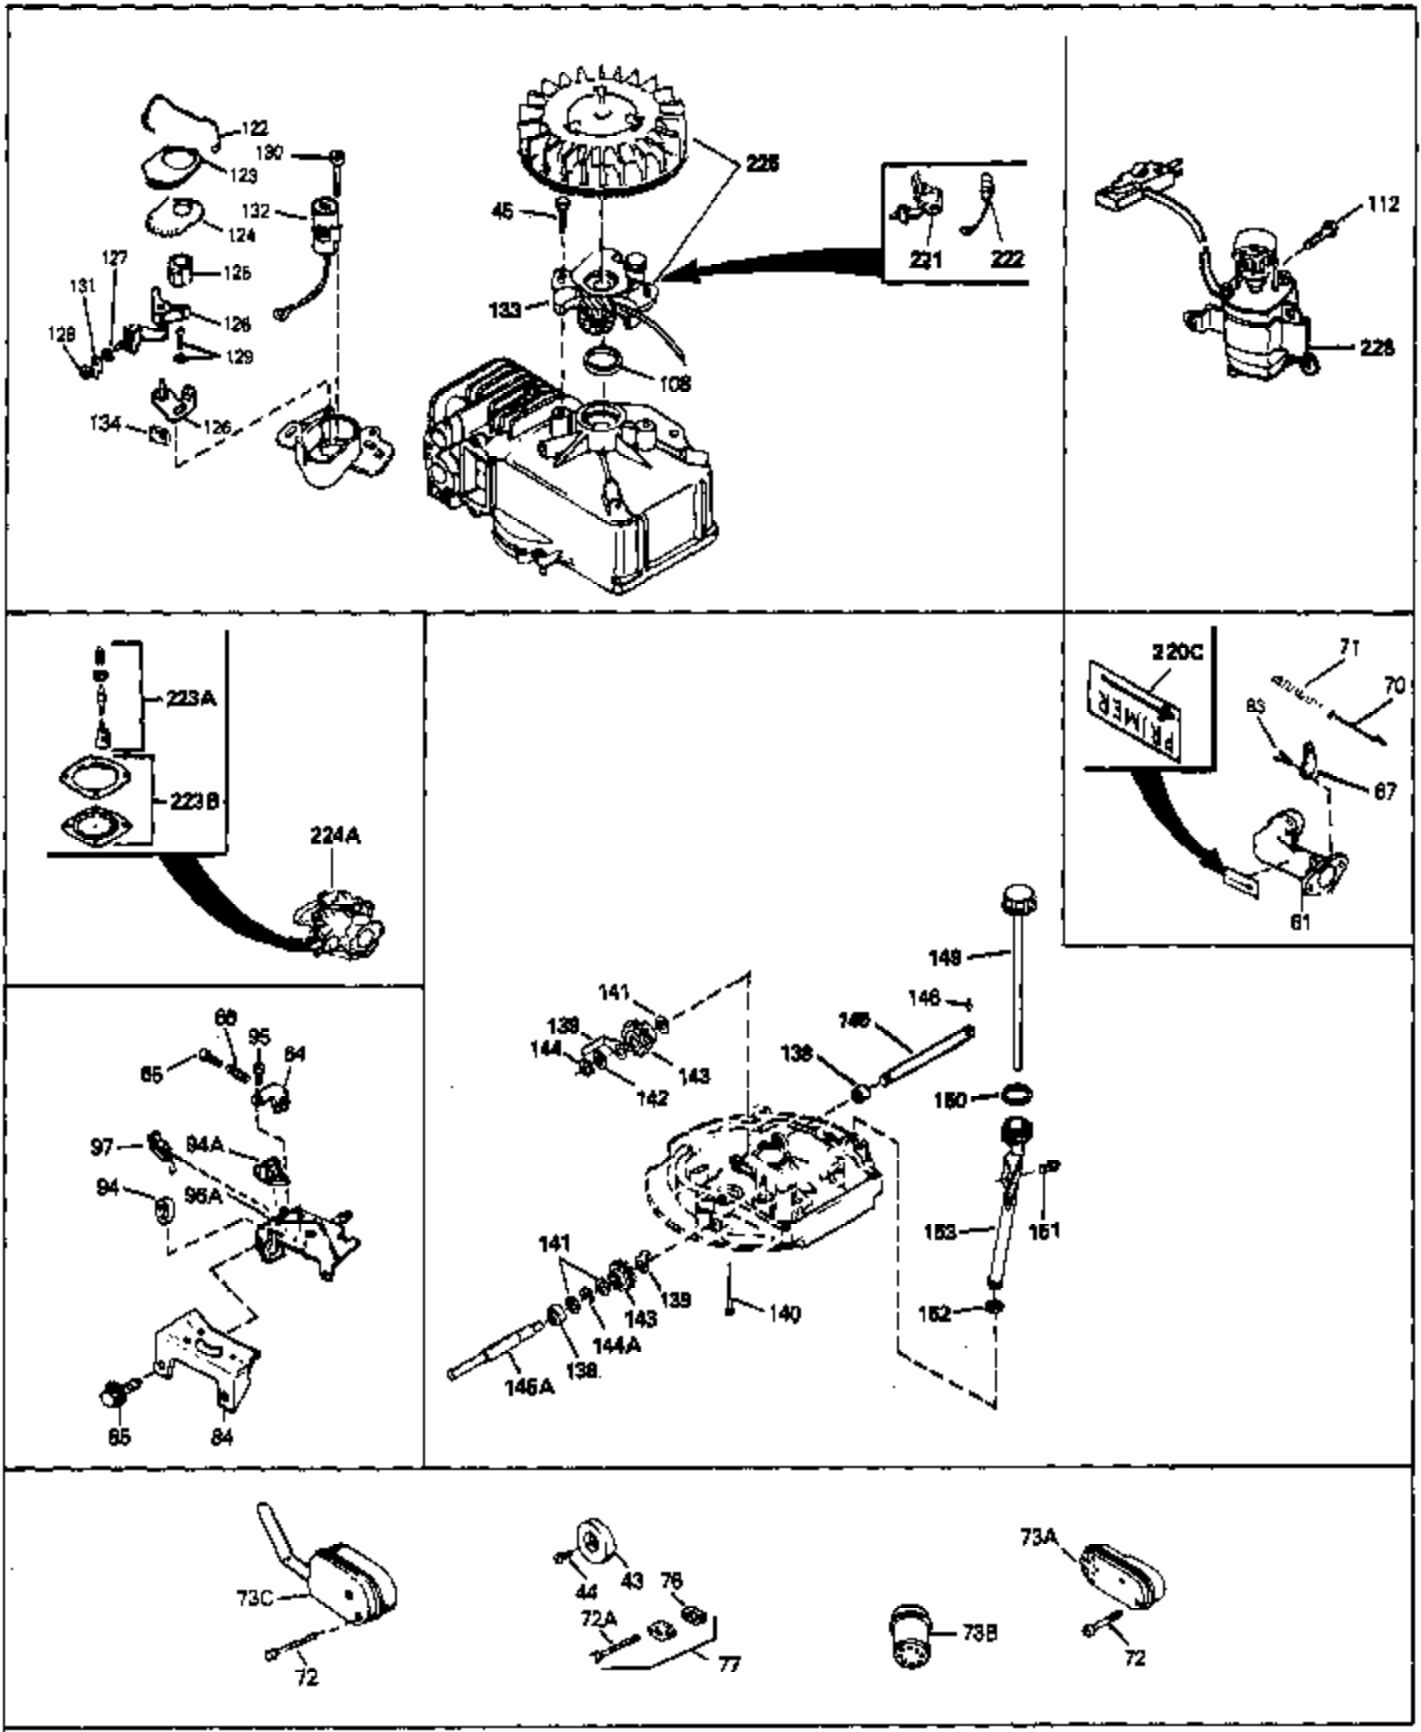

Ref #	Part Number	Qty	Description
45	650489	0	Screw
61	31384A	0	Pipe, Intake
70	34358	0	Link, Governor spring
71	33578	0	Spring Governor Spec. No. 40933K
72A	30063	0	Screw
72	650774	0	Screw, Hex hd., 1/4-20 x 2-3/8
72	650795	0	Screw, Hex hd. cap, Sems, 1/4-20 x 2-5/16
72	650869	0	Screw, Hex hd., 1/4-20 x 2-3/4
72	792005	0	Screw, Hex hd., 1/4-20 x 2-1/2
76	26754A	0	Gasket, Exhaust
77	730162	0	Kit, Muffler Adapter
83	6201	0	Screw
95	30200	0	Screw
97	610973	0	Terminal Assy.
108	33876	0	Gasket, Stator
112	650737	0	Screw, Hex washer hd. taptite, 1/4-20 x 1/2
122	30551	0	Spring, Breaker box dust cover
123	610947	0	Cover, Breaker box dust
124	610955	0	Gasket, Dust cover
125	30992	0	Cam, Breaker
126	30547A	0	Contact Assy., Breaker
127	610385	0	Washer, Terminal
128	610408	0	Nut, Terminal
129	29181	0	Screw & Washer Assy., Breaker
130	610593	0	Screw, Condenser fastening
131	33356	0	Terminal, Ground
132	30548B	0	Condenser
133	611006	0	Stator Plate Assy.
134	30549	0	Felt, Cam wiper
152	34282	0	"O" Ring (.612 I.D. x .812 O.D. x .103