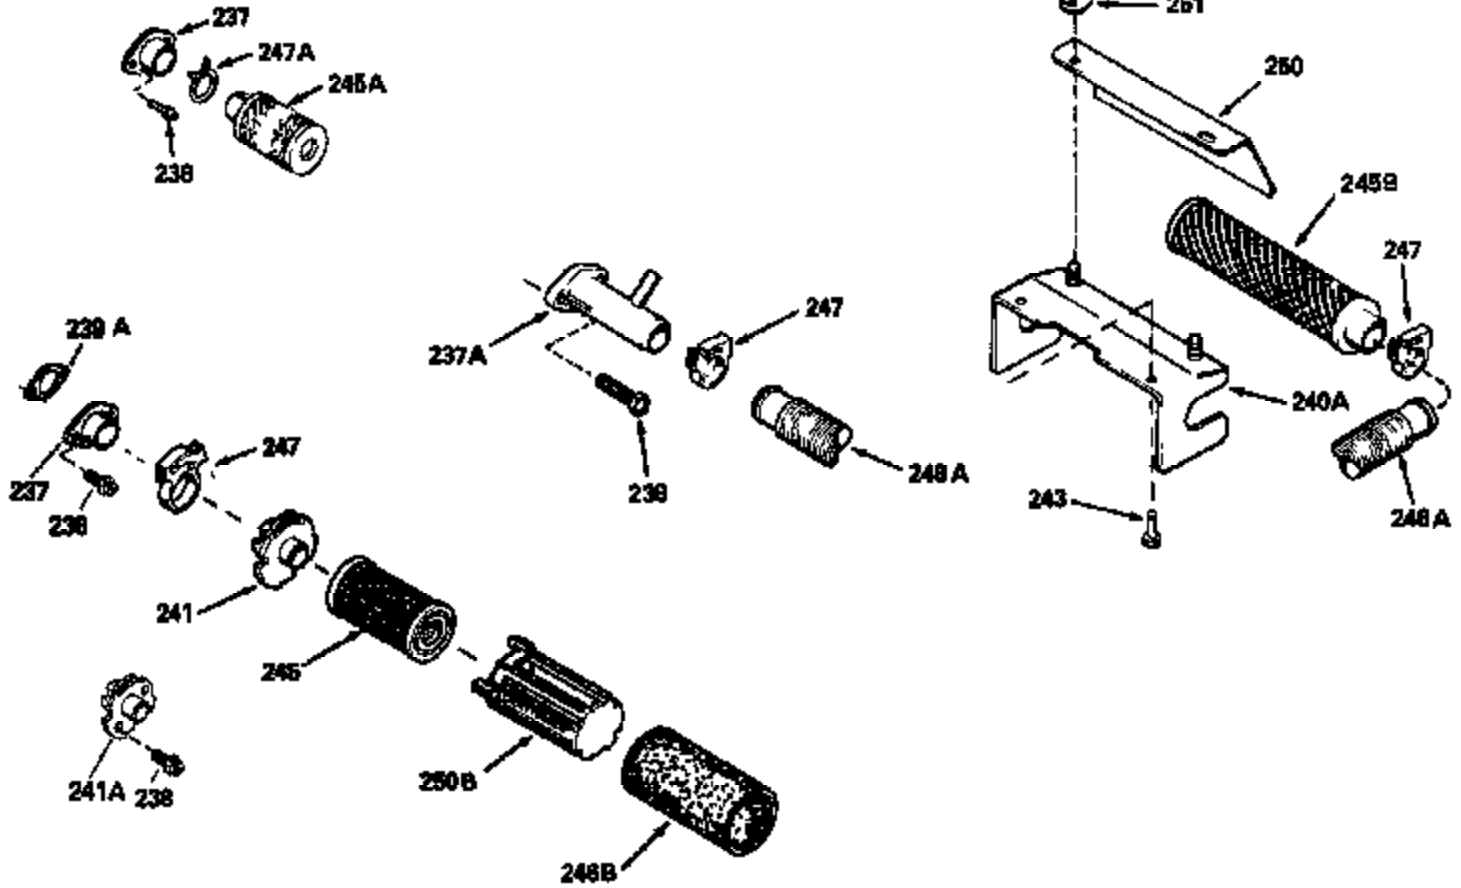

Ref #	Part Number	Qty	Description
19	31361		Spring, Extension
69	35261		* Gasket, Mounting flange
182	6201		Screw, 1/4-28 x 7/8"
185	31384A		Pipe, Intake (Incl. 224)
186	34337		Link, Governor spring
209	30200		Screw, 10-24 x 9/16"
223	650451		Screw, 1/4-20 x 1"
238	650806		Screw, 10-32 x 5/8"
246B	35435		Filter, Pre-Air (Use as required)