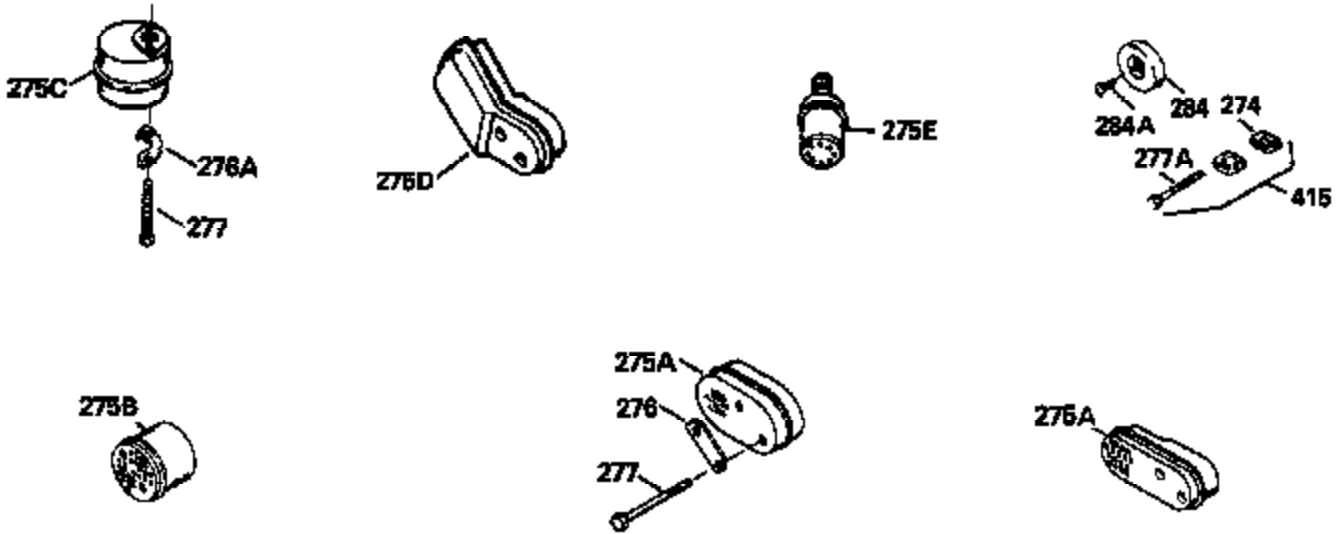

Ref #	Part Number	Qty	Description
274	26754A		* Gasket, Exhaust (Use as required)
277	650795		Screw, 1/4-20 x 2-1/4"
277A	30063		Screw, 1/4-20 x 1/2" (Use as required)
370F	34387		Decal, Instruction (Optional)
415	730162		Muffler Adap.Kit(Incl.274,277A)(Use a s req.)
430	730574		Debris Screen Kit (Incl. 370F,431-433)(Opt.)
431	35596		Screen, Debris (Optional)
432	35597		Bracket, Debris screen (Optional)
433	650910		Screw, 8-32 x 1/4" (Optional)