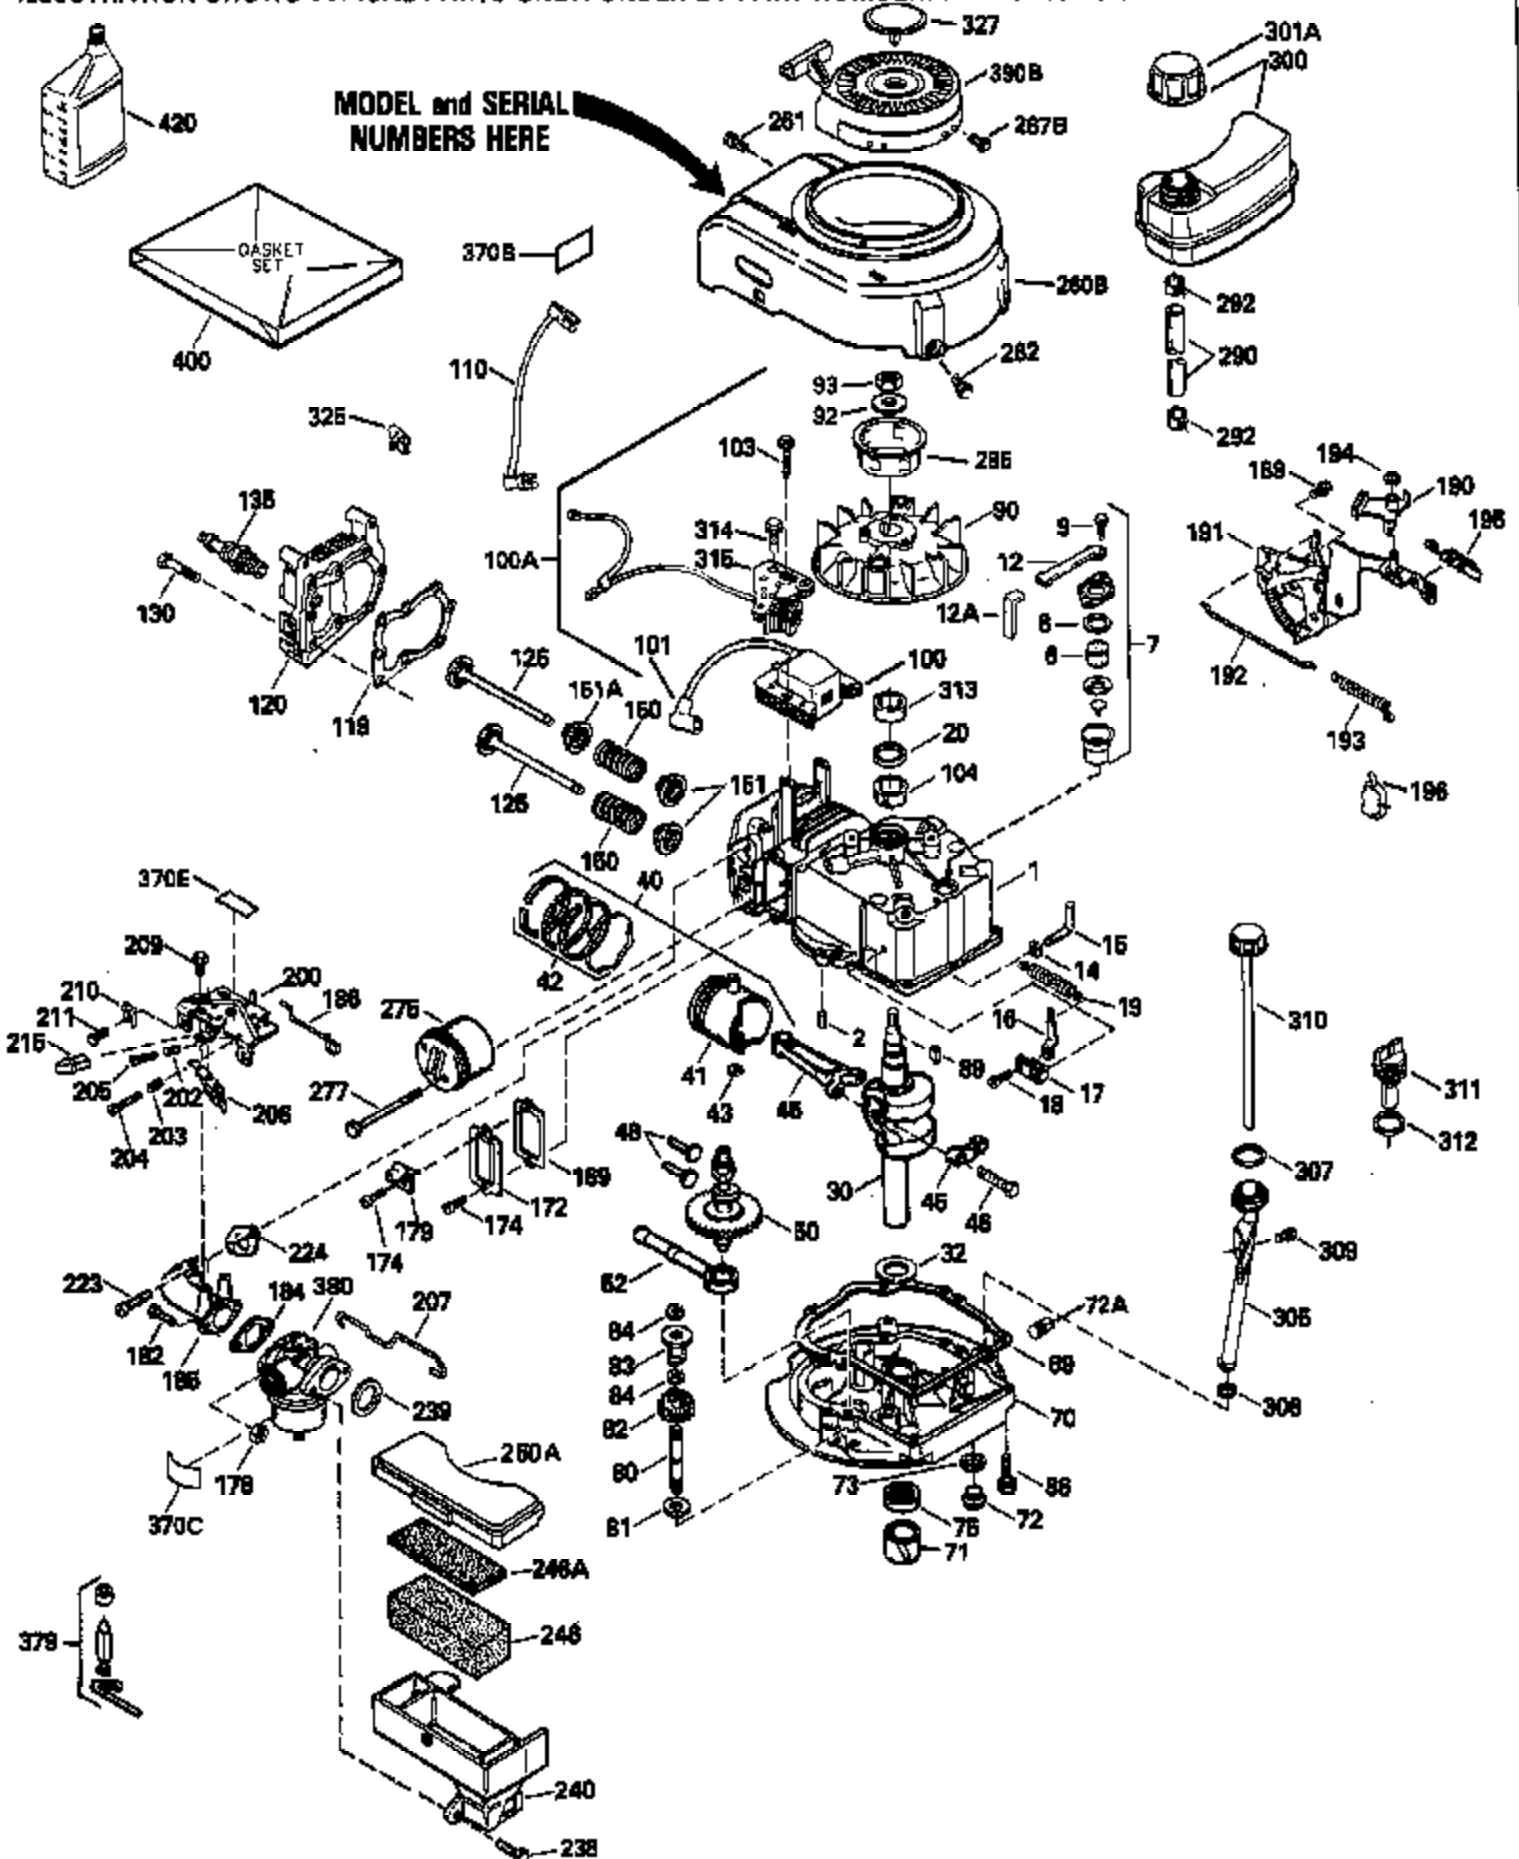

ILLUSTRATION SHOWS TYPICAL PARTS ONLY. ORDER BY PART NUMBER. PARTS NOT LISTED ARE SUPPLIED BY OEM.

Ref #	Part Number	Qty	Description
1	34975		Cylinder Ass'y. (Incl. 2, 8, 9 & 20) (2-1/2")
2	26727		Pin, Dowel
6	33734		Element, Breather
7	34214A		Breather Ass'y. (Incl. 6, 8, 9, 12 & 12A)
8	33735		* Gasket, Breather
9	30200		Screw, 10-24 x 9/16"
12	33886		Tube, Breather
14	28277		Washer
15	30589		Rod, Governor (Incl. 14)
16	31383A		Lever, Governor
17	31335		Clamp, Governor lever
18	650548		Screw, 8-32 x 5/16"
19	31361		Spring, Extension
20	32600		Seal, Oil
30	34460A		Crankshaft Ass'y.
40	34514		Piston, Pin & Ring Set (Std.) (2-1/2" Bore)
40	34515		Piston, Pin & Ring Set (.010" OS)
40	34516		Piston, Pin & Ring Set (.020" OS)
41	32538B		Piston & Pin Ass'y. (Incl. 43)(Std.)(2-1/2")
41	32548B		Piston & Pin Ass'y. (Incl. 43) (.010" OS)
41	32549B		Piston & Pin Ass'y. (Incl. 43) (.020" OS)
42	28986		Ring Set (Std.) (2-1/2" Bore)
42	28987		Ring Set (.010" OS)
42	28988		Ring Set (.020" OS)
43	20381		Ring, Piston pin retaining
45	30963B		Rod Assy., Connecting (Incl. 46)
46	32610A		Bolt, Connecting rod
48	27241		Lifter, Valve
50	33148A		Camshaft
52	29914		Oil Pump Assy.
69	35261		* Gasket, Mounting flange
70	30571A		Flange Ass'y. (Incl. 72, 73, 75, 80 & 311)
72A	9556		Plug, Pipe
72	30572		Plug, Oil drain (Incl. 73)
73	28833		* Drain Plug Gasket (Not req. W/plastic plug)
75	26208		Seal, Oil
80	30574		Shaft, Governor
81	30590A		Washer, Flat
82	30591		Gear Assy., Governor (Incl. 81)
83	30588A		Spool, Governor
84	29193		Ring, Retaining
86	650488		Screw, 1/4-20 x 1-1/4"
89	610995		Flywheel Key
90	611046A		Flywheel
92	650815		Washer, Belleville
93	650816		Nut, Flywheel
100	34431		Solid State Ignition NOTE: Specs with this ignition system can still service individual components (points, condenser, etc.)See Div. 3, Sec. A, page TVS75 & TVS90 4,Reference numbers 122 thru 134. (This coil has been superseded to 730207 solid state conversion kit)
100	730207		Magneto-to-Solid State Conversion Kit (Includes solid state module, solid state flywheel key, and instructions.)(Use as required on external ignition engines only.)
103	650814		Screw, Torx T-15, 10-24 x 1"
110	34432		Ground Wire
119	29953C		* Gasket, Cylinder head