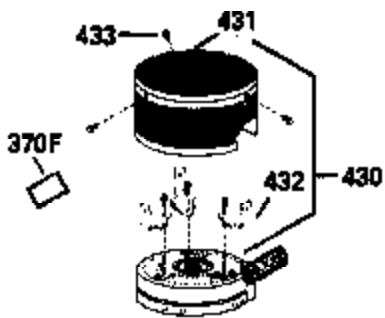

Ref #	Part Number	Qty	Description
274	26754A		* Gasket, Exhaust (Use as required)
277	650795		Screw, 1/4-20 x 2-1/4"
277A	30063		Screw, 1/4-20 x 1/2" (Use as required)
370F	34387		Decal, Instruction (Optional)
415	730162		Muffler Adap.Kit(Incl.274,277A)(Use a s req.)
430	730574		Debris Screen Kit (Incl. 370F,431-433)(Opt.)
431	35596		Screen, Debris (Optional)
432	35597		Bracket, Debris screen (Optional)
433	650910		Screw, 8-32 x 1/4" (Optional)