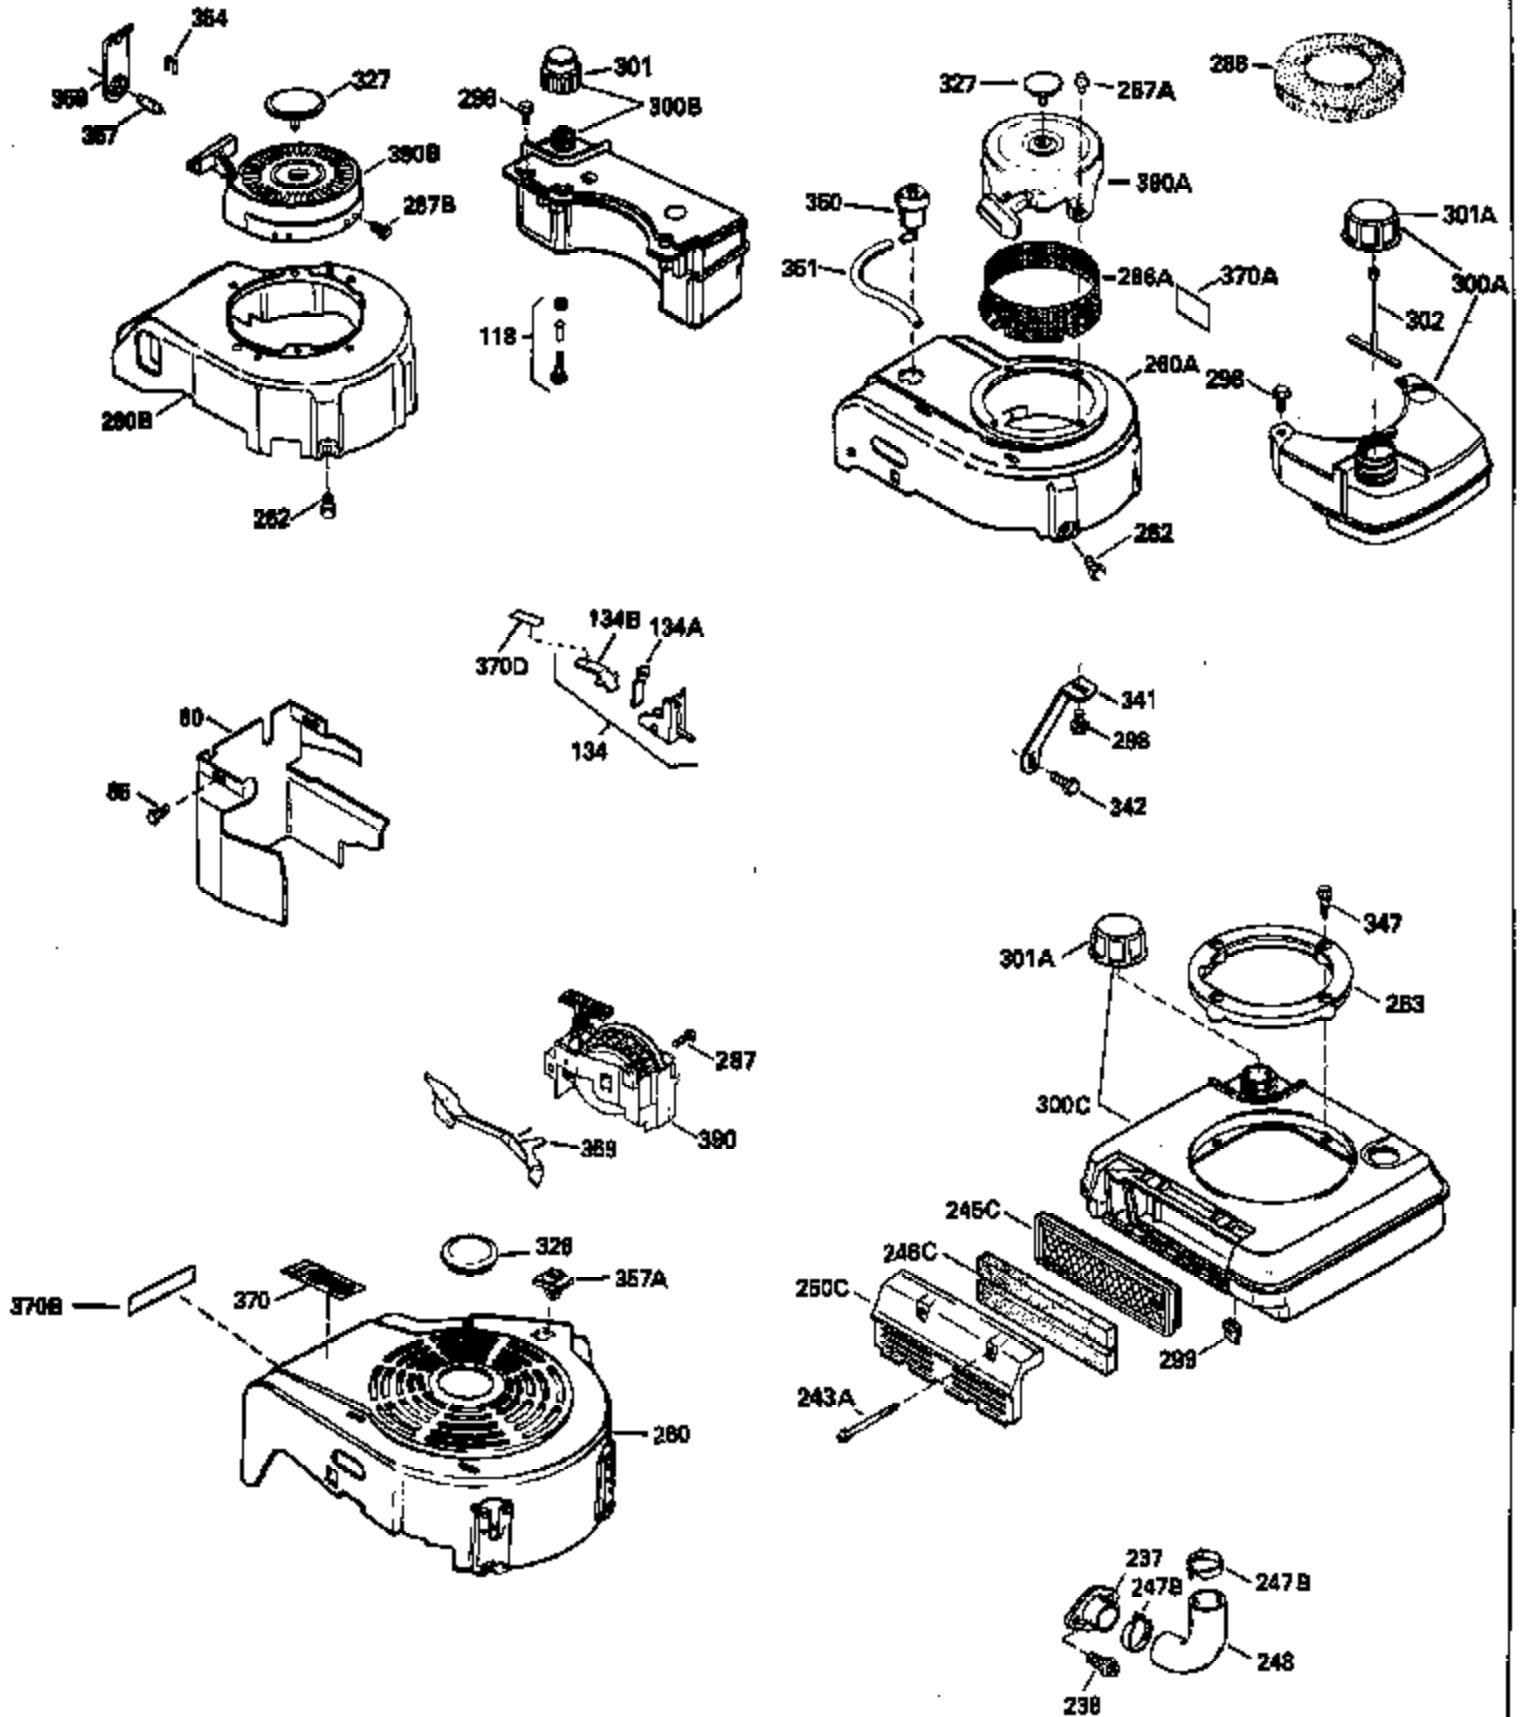

ILLUSTRATION SHOWS TYPICAL PARTS ONLY. ORDER BY PART NUMBER. PARTS NOT LISTED ARE SUPPLIED BY OEM.

Ref #	Part Number	Qty	Description
118	730194		Rope Guide Kit (Use as required with 34476 fuel tank)
238	650806		Screw, 10-32 x 5/8"
246C	35705		Filter, Pre-Air (Optional)
260A	34793		Housing, Blower
262	650831		Screw, 1/4-20 x 15/32"
286	590417		Screen, Starter cup
287A	650735		Screw, 10-24 x 3/8" (Use as required)
287A			Pop Rivet, (3/16" Dia.)(Purchase locally)
301	33032		Fuel Cap
370A	34346		Decal, Instruction
370	550223		Decal, Name
390A	590420		Rewind Starter (Refer to Division 5, Section C, page 25 or Fiche 8, Grid G-7 for breakdown)