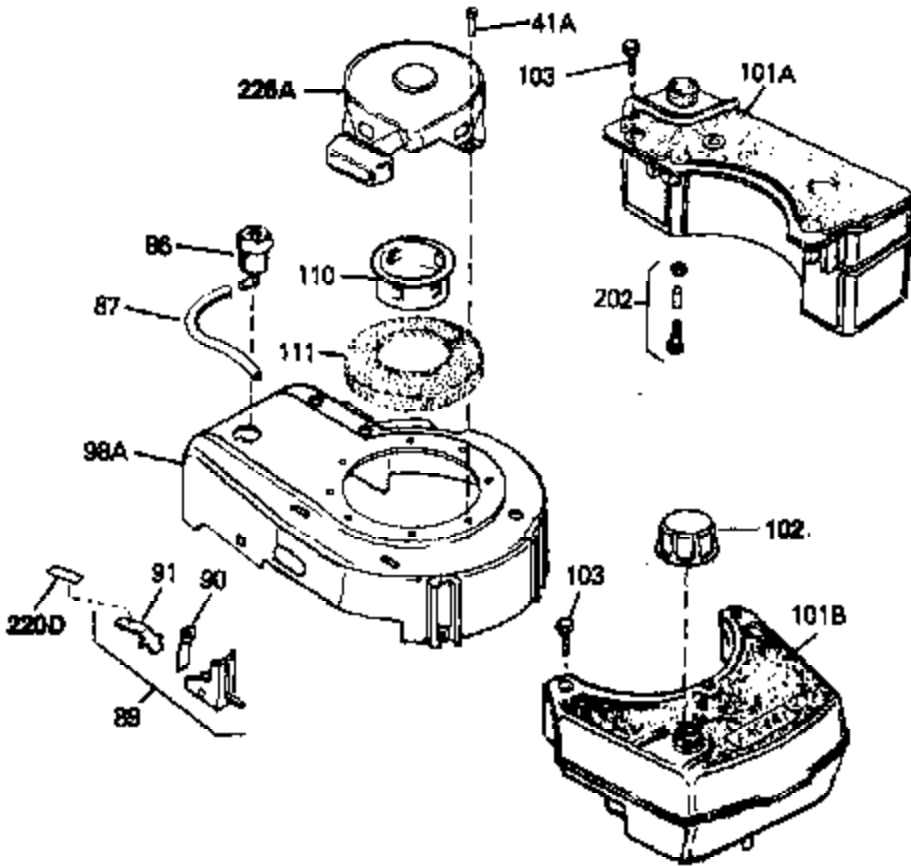

Ref #	Part Number	Qty	Description
69A	650777	0	Screw, Slotted fil. hd. mach., 6-32 x 7/16
69	650549	0	Screw
70A	34336	0	Link, Governor-to-throttle
70	34337	0	Link, Governor spring
71	31361	0	Spring, Governor
72	650774	0	Screw, Hex hd., 1/4-20 x 2-3/8
72	650795	0	Screw, Hex hd. cap, Sems, 1/4-20 x 2-5/16
72	650869	0	Screw, Hex hd., 1/4-20 x 2-3/4
72	792005	0	Screw, Hex hd., 1/4-20 x 2-1/2
73	27181B	0	Muffler
80	34432	0	Wire, Ground (Two female & one double male
81	26756	0	Gasket, Carburetor
82	29752	0	Nut
83	6201	0	Screw
92	28942	0	Screw
93	27793	0	Clip, Conduit
95	30200	0	Screw
96	33131A	0	Control Assy., Speed
97	610973	0	Terminal Assy.
98	34475	0	Housing, Blower
99	650831	0	Screw, Hex washer hd. Powerlok thread,
100	30200	0	Screw
102	33032	0	Cap, Fuel filler (Red Plastic) (Spurt
104	26460	0	Clamp, Fuel line
105	29774	0	Line, Fuel (Braided 8.25")
105	30705	0	Line, Fuel (Braided 16")
105	30962	0	Line, Fuel (Braided 32")
105	34357	0	Line, Fuel (Epichlorohydrin 6-3/4")
106	650815	0	Washer, Belleville
107	650816	0	Nut, Flywheel
109	34113	0	Plug, Screen
121	34431	0	Lamination & Coil Assy.
121	730207	0	Magneto-to-Solid State Conversion Kit
136	650814	0	Screw, Hex hd. Sems, 10-24 x 1
137	611046A	0	Flywheel
154	34340	0	Element, Air cleaner (Poly)
155	34341A	0	Cover, Air cleaner (Black)
156	34339	0	Body, Air cleaner
157	650806	0	Screw, Hex washer hd. shoulder, 10-32 x 5/8
162	34338	0	Gasket, Air cleaner
220	34346	0	Decal, Instruction
220	550223	0	Decal, Name
220B	34363	0	Decal, Instruction
223	631021	0	Inlet Needle, Seat & Clip Assy.
224	632098	0	Carburetor
226	590531	0	Starter, Side mount rewind
230	33238D	0	Gasket Set

Ref #	Part Number	Qty	Description
41A	0	0	Rivet, Pop (3/16" Dia.)
41A	650735	0	Screw
101A	34476	0	Tank, Fuel (1 qt.)(Black Poly)
102	33032	0	Cap, Fuel filler (Red Plastic) (Spurt
103	28763	0	Screw, Hex washer hd. thread-forming, 10-24
157	650806	0	Screw, Hex washer hd. shoulder, 10-32 x 5/8
202	730194	0	Rope Guide Kit