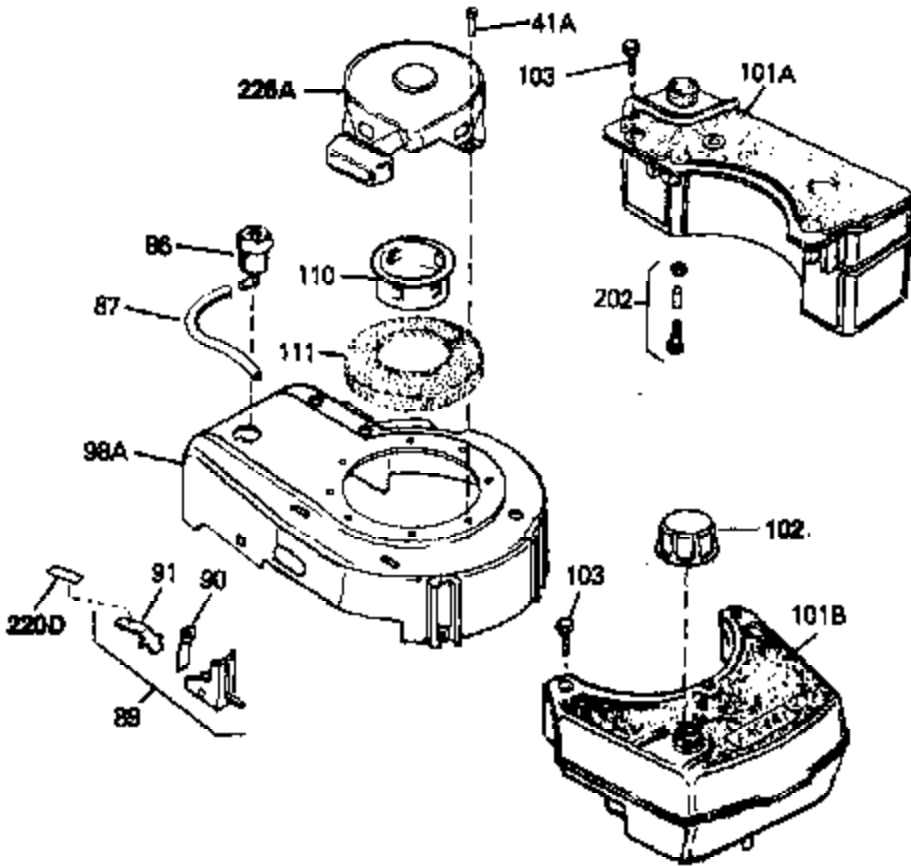

Ref #	Part Number	Qty	Description
68A	31342	0	Spring, Compression
68	33802	0	Spring Compression
69	650549	0	Screw
69A	650777	0	Screw, Slotted fil. hd. mach., 6-32 x 7/16
70	34337	0	Link, Governor spring
70A	34336	0	Link, Governor-to-throttle
71	31361	0	Spring, Governor
72	650774	0	Screw, Hex hd., 1/4-20 x 2-3/8
72	650795	0	Screw, Hex hd. cap, Sems, 1/4-20 x 2-5/16
72	650869	0	Screw, Hex hd., 1/4-20 x 2-3/4
72	792005	0	Screw, Hex hd., 1/4-20 x 2-1/2
73	27181B	0	Muffler
80	34432	0	Wire, Ground (Two female & one double male
81	26756	0	Gasket, Carburetor
82	29752	0	Nut
83	6201	0	Screw
95	30200	0	Screw
96	33205A	0	Control Assy., Speed
97	610973	0	Terminal Assy.
98	34345	0	Housing, Blower
99	650831	0	Screw, Hex washer hd. Powerlok thread,
100	30200	0	Screw
101	32170A	0	Tank Assy., Fuel (White Poly) (1 qt.)
102	33032	0	Cap, Fuel filler (Red Plastic) (Spurt
104	26460	0	Clamp, Fuel line
105	29774	0	Line, Fuel (Braided 8.25")
105	30705	0	Line, Fuel (Braided 16")
105	30962	0	Line, Fuel (Braided 32")
105	34357	0	Line, Fuel (Epichlorohydrin 6-3/4")
106	650815	0	Washer, Belleville
107	650816	0	Nut, Flywheel
109	34113	0	Plug, Screen
121	34431	0	Lamination & Coil Assy.
121	730207	0	Magneto-to-Solid State Conversion Kit
136	650814	0	Screw, Hex hd. Sems, 10-24 x 1
137	611046A	0	Flywheel
154	34340	0	Element, Air cleaner (Poly)
155	34341A	0	Cover, Air cleaner (Black)
156	34339	0	Body, Air cleaner
157	650806	0	Screw, Hex washer hd. shoulder, 10-32 x 5/8
162	34338	0	Gasket, Air cleaner
220E	35344	0	Decal, Control
220B	34363	0	Decal, Instruction
220	34346	0	Decal, Instruction
220	550223	0	Decal, Name
223	631021	0	Inlet Needle, Seat & Clip Assy.
224	632046A	0	Carburetor
226	590531	0	Starter, Side mount rewind
230	33238D	0	Gasket Set

Ref #	Part Number	Qty	Description
41A	0	0	Rivet, Pop (3/16" Dia.)
41A	650735	0	Screw
102	33032	0	Cap, Fuel filler (Red Plastic) (Spurt
157	650806	0	Screw, Hex washer hd. shoulder, 10-32 x 5/8
202	730194	0	Rope Guide Kit