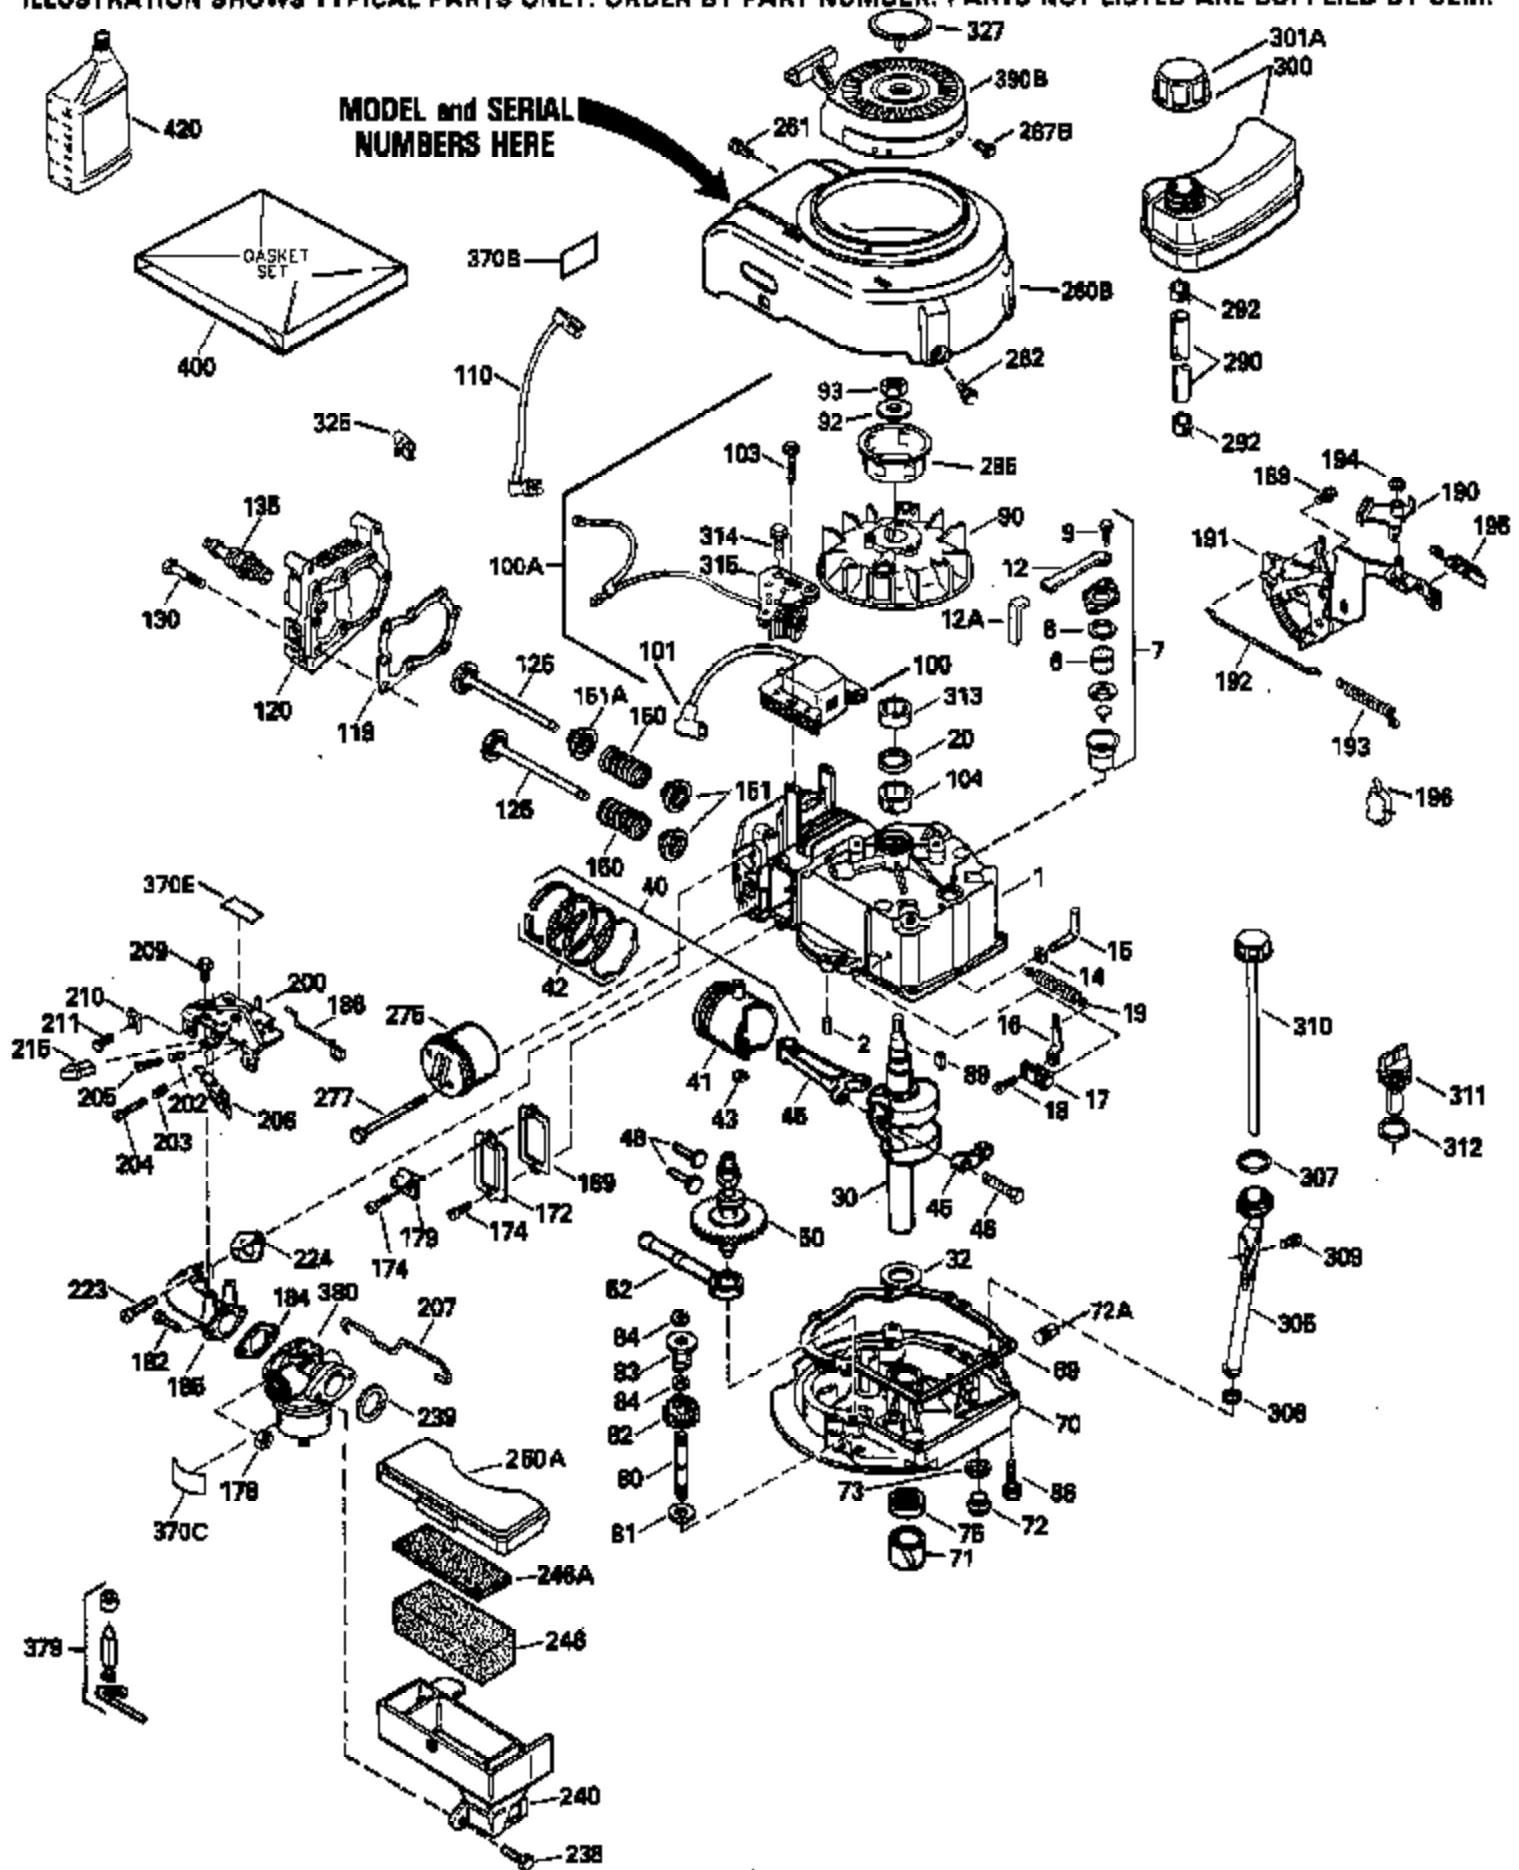

ILLUSTRATION SHOWS TYPICAL PARTS ONLY. ORDER BY PART NUMBER. PARTS NOT LISTED ARE SUPPLIED BY OEM.

Ref #	Part Number	Qty	Description
1	34975		Cylinder Ass'y. (Incl. 2, 8, 9 & 20) (2-1/2")
2	26727		Pin, Dowel
6	33734		Element, Breather
7	34214A		Breather Ass'y. (Incl. 6, 8, 9, 12 & 12A)
8	33735		* Gasket, Breather
9	30200		Screw, 10-24 x 9/16"
12	33886		Tube, Breather
14	28277		Washer
15	30589		Rod, Governor (Incl. 14)
16	31383A		Lever, Governor
17	31335		Clamp, Governor lever
18	650548		Screw, 8-32 x 5/16"
19	31361		Spring, Extension
20	32600		Seal, Oil
30	34460A		Crankshaft Ass'y.
40	34514		Piston, Pin & Ring Set (Std.) (2-1/2" Bore)
40	34515		Piston, Pin & Ring Set (.010" OS)
40	34516		Piston, Pin & Ring Set (.020" OS)
41	32538B		Piston & Pin Ass'y. (Incl. 43)(Std.)(2-1/2")
41	32548B		Piston & Pin Ass'y. (Incl. 43) (.010" OS)
41	32549B		Piston & Pin Ass'y. (Incl. 43) (.020" OS)
42	28986		Ring Set (Std.) (2-1/2" Bore)
42	28987		Ring Set (.010" OS)
42	28988		Ring Set (.020" OS)
43	20381		Ring, Piston pin retaining
45	30963B		Rod Assy., Connecting (Incl. 46)
46	32610A		Bolt, Connecting rod
48	27241		Lifter, Valve
50	33148A		Camshaft
52	29914		Oil Pump Assy.
69	35261		* Gasket, Mounting flange
70	30571A		Flange Ass'y. (Incl. 72, 73, 75, 80 & 311)
72	30572		Plug, Oil drain (Incl. 73)
73	28833		* Drain Plug Gasket (Not req. W/plastic plug)
75	26208		Seal, Oil
80	30574		Shaft, Governor
81	30590A		Washer, Flat
82	30591		Gear Assy., Governor (Incl. 81)
83	30588A		Spool, Governor
84	29193		Ring, Retaining
86	650488		Screw, 1/4-20 x 1-1/4"
89	610995		Flywheel Key
90	611046A		Flywheel
92	650815		Washer, Belleville
93	650816		Nut, Flywheel
100	34431		Solid State Ignition NOTE: Specs with this ignition system can still service individual components (points, condenser, etc.)See Div. 3, Sec. A, page TVS75 & TVS90 4,Reference numbers 122 thru 134. (This coil has been superseded to 730207 solid state conversion kit)
100	730207		Magneto-to-Solid State Conversion Kit (Includes solid state module, solid state flywheel key, and instructions.)(Use as required on external ignition engines only.)
103	650814		Screw, Torx T-15, 10-24 x 1"
110	34432		Ground Wire
119	29953C		* Gasket, Cylinder head
120	34335		Head, Cylinder