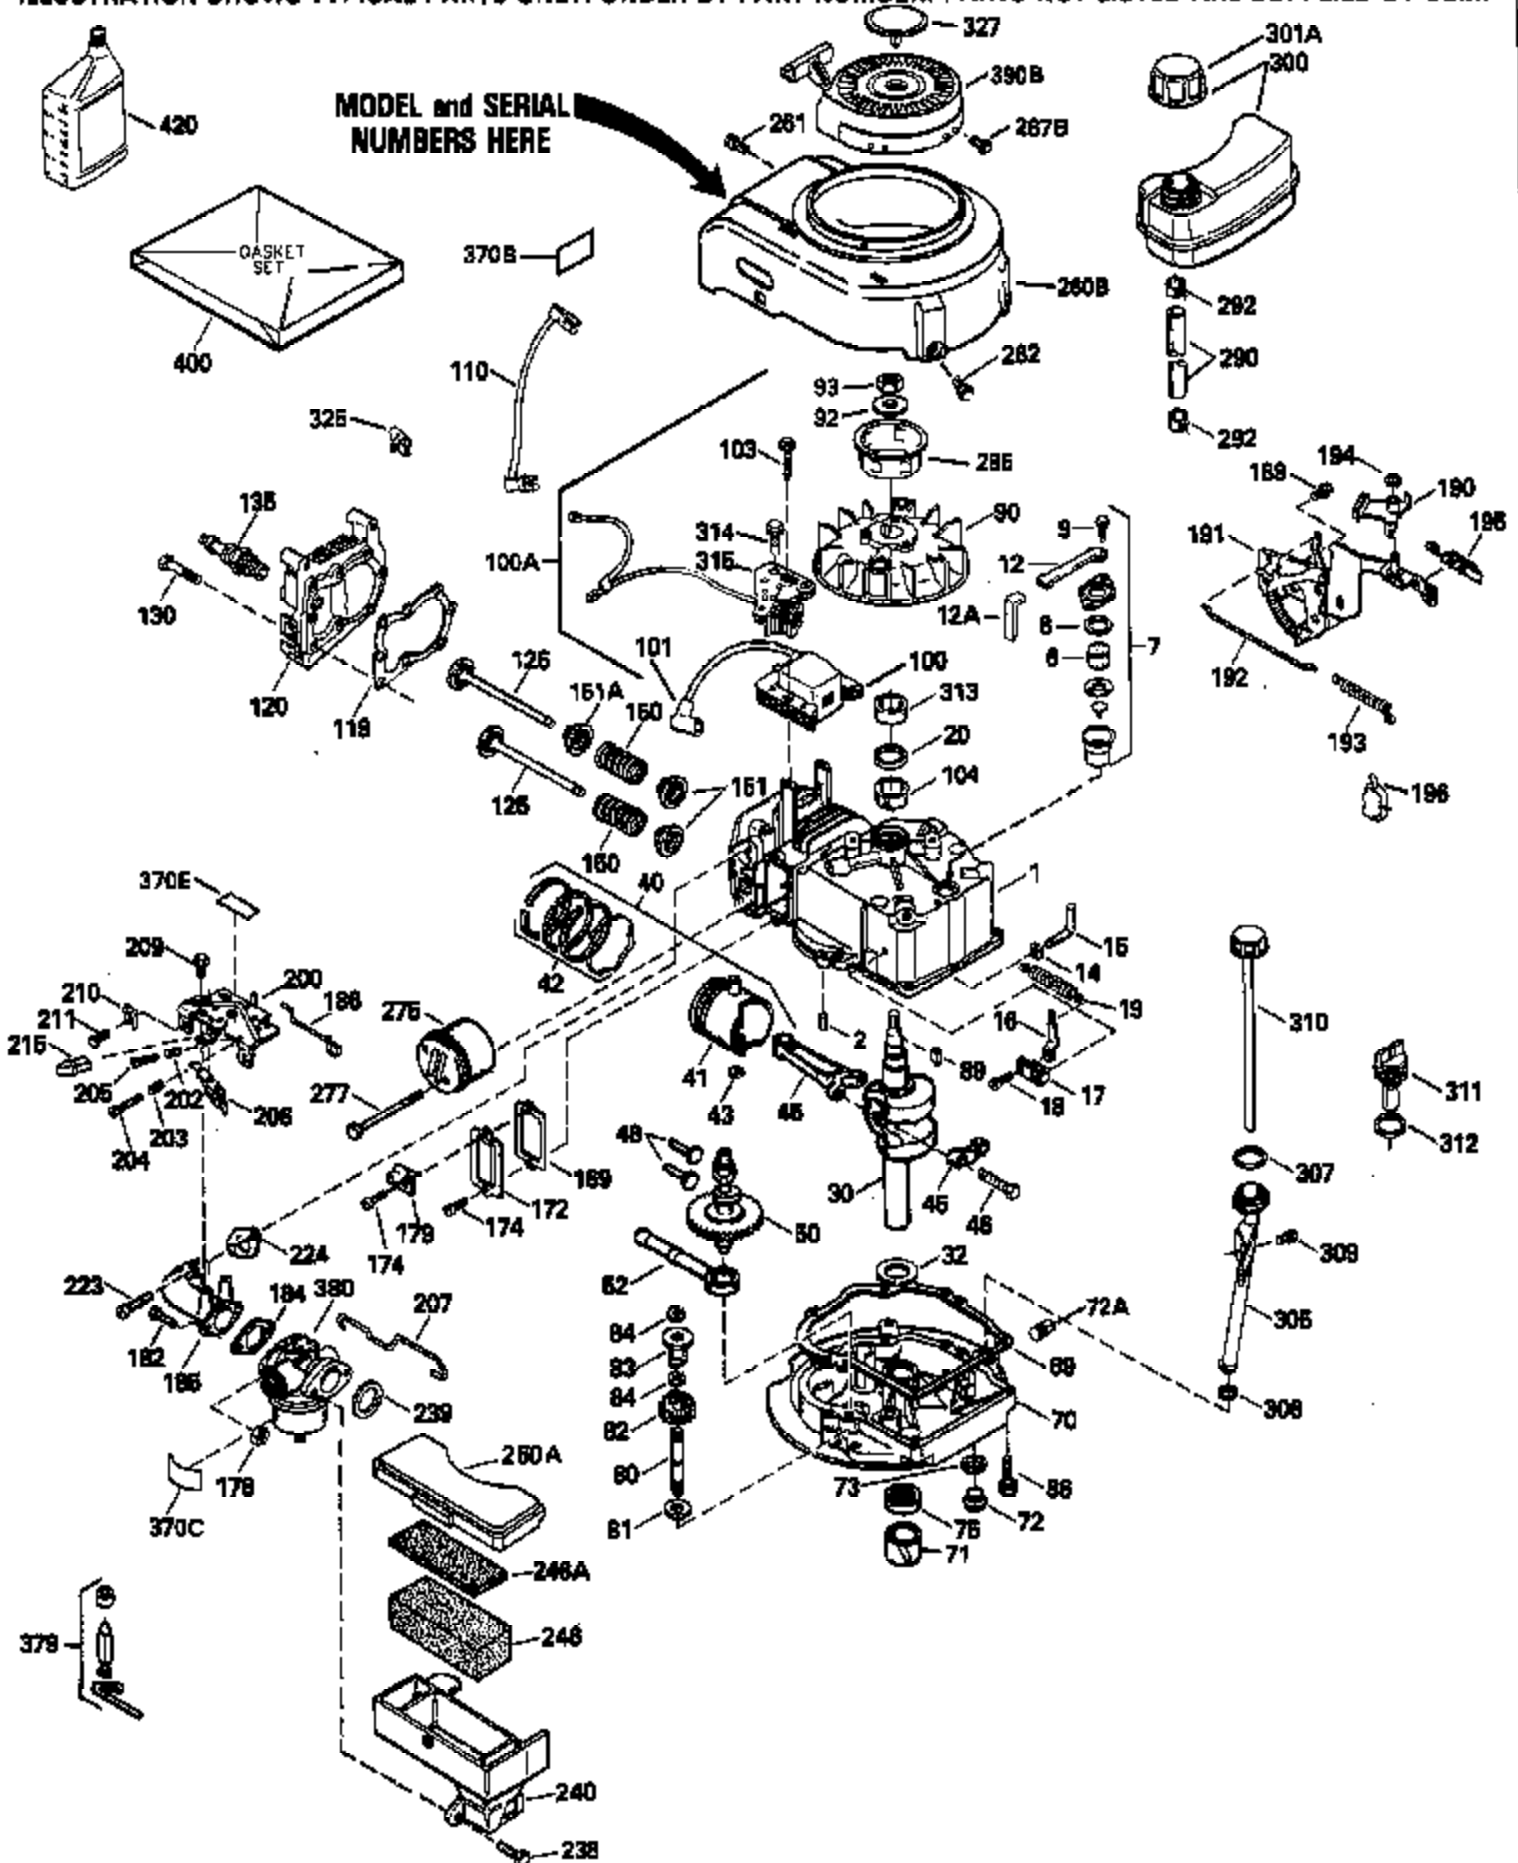

ILLUSTRATION SHOWS TYPICAL PARTS ONLY. ORDER BY PART NUMBER. PARTS NOT LISTED ARE SUPPLIED BY OEM.

Ref #	Part Number	Qty	Description
1	34975		Cylinder Ass'y. (Incl. 2, 8, 9 & 20) (2-1/2")
2	26727		Pin, Dowel
6	33734		Element, Breather
7	34214A		Breather Ass'y. (Incl. 6, 8, 9, 12 & 12A)
8	33735		* Gasket, Breather
9	30200		Screw, 10-24 x 9/16"
12	33886		Tube, Breather
14	28277		Washer
15	30589		Rod, Governor (Incl. 14)
16	31383A		Lever, Governor
17	31335		Clamp, Governor lever
18	650548		Screw, 8-32 x 5/16"
19	31361		Spring, Extension
20	32600		Seal, Oil
30	34463		Crankshaft Ass'y.
40	34514		Piston, Pin & Ring Set (Std.) (2-1/2" Bore)
40	34515		Piston, Pin & Ring Set (.010" OS)
40	34516		Piston, Pin & Ring Set (.020" OS)
41	32538B		Piston & Pin Ass'y. (Incl. 43)(Std.)(2-1/2")
41	32548B		Piston & Pin Ass'y. (Incl. 43) (.010" OS)
41	32549B		Piston & Pin Ass'y. (Incl. 43) (.020" OS)
42	28986		Ring Set (Std.) (2-1/2" Bore)
42	28987		Ring Set (.010" OS)
42	28988		Ring Set (.020" OS)
43	20381		Ring, Piston pin retaining
45	30963B		Rod Assy., Connecting (Incl. 46)
46	32610A		Bolt, Connecting rod
48	27241		Lifter, Valve
50	33148A		Camshaft
52	29914		Oil Pump Assy.
69	35261		* Gasket, Mounting flange
70	35651B		Mounting Flange (Incl. 72, 72A, 73, 7 5 & 80)
72A	9556		Plug, Pipe
72	30572		Plug, Oil drain (Incl. 73)
73	28833		* Drain Plug Gasket (Not req. W/plastic plug)
75	26208		Seal, Oil
80	30574		Shaft, Governor
81	30590A		Washer, Flat
82	30591		Gear Assy., Governor (Incl. 81)
83	30588A		Spool, Governor
84	29193		Ring, Retaining
86	650488		Screw, 1/4-20 x 1-1/4"
89	610995		Flywheel Key
90	611046A		Flywheel
92	650815		Washer, Belleville
93	650816		Nut, Flywheel
100	34431		Solid State Ignition NOTE: Specs with this ignition system can still service individual components (points, condenser, etc.)See Div. 3, Sec. A, page TVS75 & TVS90 4,Reference numbers 122 thru 134. (This coil has been superseded to 730207 solid state conversion kit)
100	730207		Magneto-to-Solid State Conversion Kit (Includes solid state module, solid state flywheel key, and instructions.)(Use as required on external ignition engines only.)
101	27276		Cover, Spark plug
103	650814		Screw, Torx T-15, 10-24 x 1"
110	34432		Ground Wire