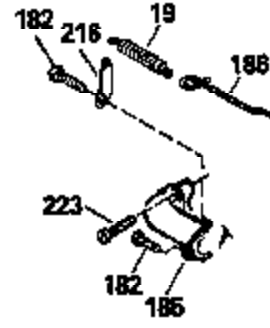

Ref #	Part Number	Qty	Description
19	31361		Spring, Extension
69	35261		* Gasket, Mounting flange
182	6201		Screw, 1/4-28 x 7/8"
185	31384A		Pipe, Intake (Incl. 224)
186	34337		Link, Governor spring
209	30200		Screw, 10-24 x 9/16"
223	650451		Screw, 1/4-20 x 1"
238	650806		Screw, 10-32 x 5/8"
246B	35435		Filter, Pre-Air (Use as required)