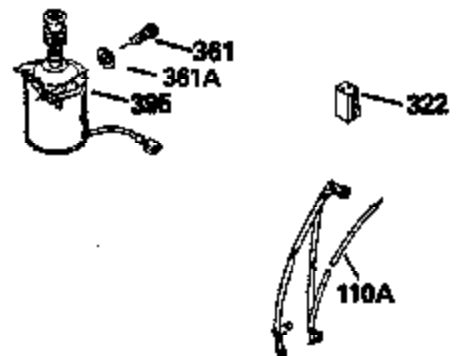

Ref #	Part Number	Qty	Description
420	730225		SAE 30, 4-Cycle Engine Oil (Quart)

ILLUSTRATION SHOWS TYPICAL PARTS ONLY. ORDER BY PART NUMBER. PARTS NOT LISTED ARE SUPPLIED BY OEM.

Engine Parts List #2

Ref #	Part Number	Qty	Description
118	730194		Rope Guide Kit (Use as required with 34476 fuel tank)
238	650806		Screw, 10-32 x 5/8"
246C	35705		Filter, Pre-Air (Optional)
260	34475		Housing, Blower
262	650831		Screw, 1/4-20 x 15/32"
287	650802		Screw, 1/4-20 x 5/8"
287A	650735		Screw, 10-24 x 3/8" (Use as required)
287A			Pop Rivet, (3/16" Dia.)(Purchase locally)
298	28763		Screw, 10-32 x 35/64"
300B	34476		Fuel Tank (Incl. 292 & 301)
301	33032		Fuel Cap
326	34113		Plug, Screen
370A	34346		Decal, Instruction
370B	34363		Decal, Instruction
370	550223		Decal, Name
390	590531		Side Mount Rewind Starter (Refer to Division 5, Section C, page 32 or Fiche 8, Grid G-8 for breakdown)