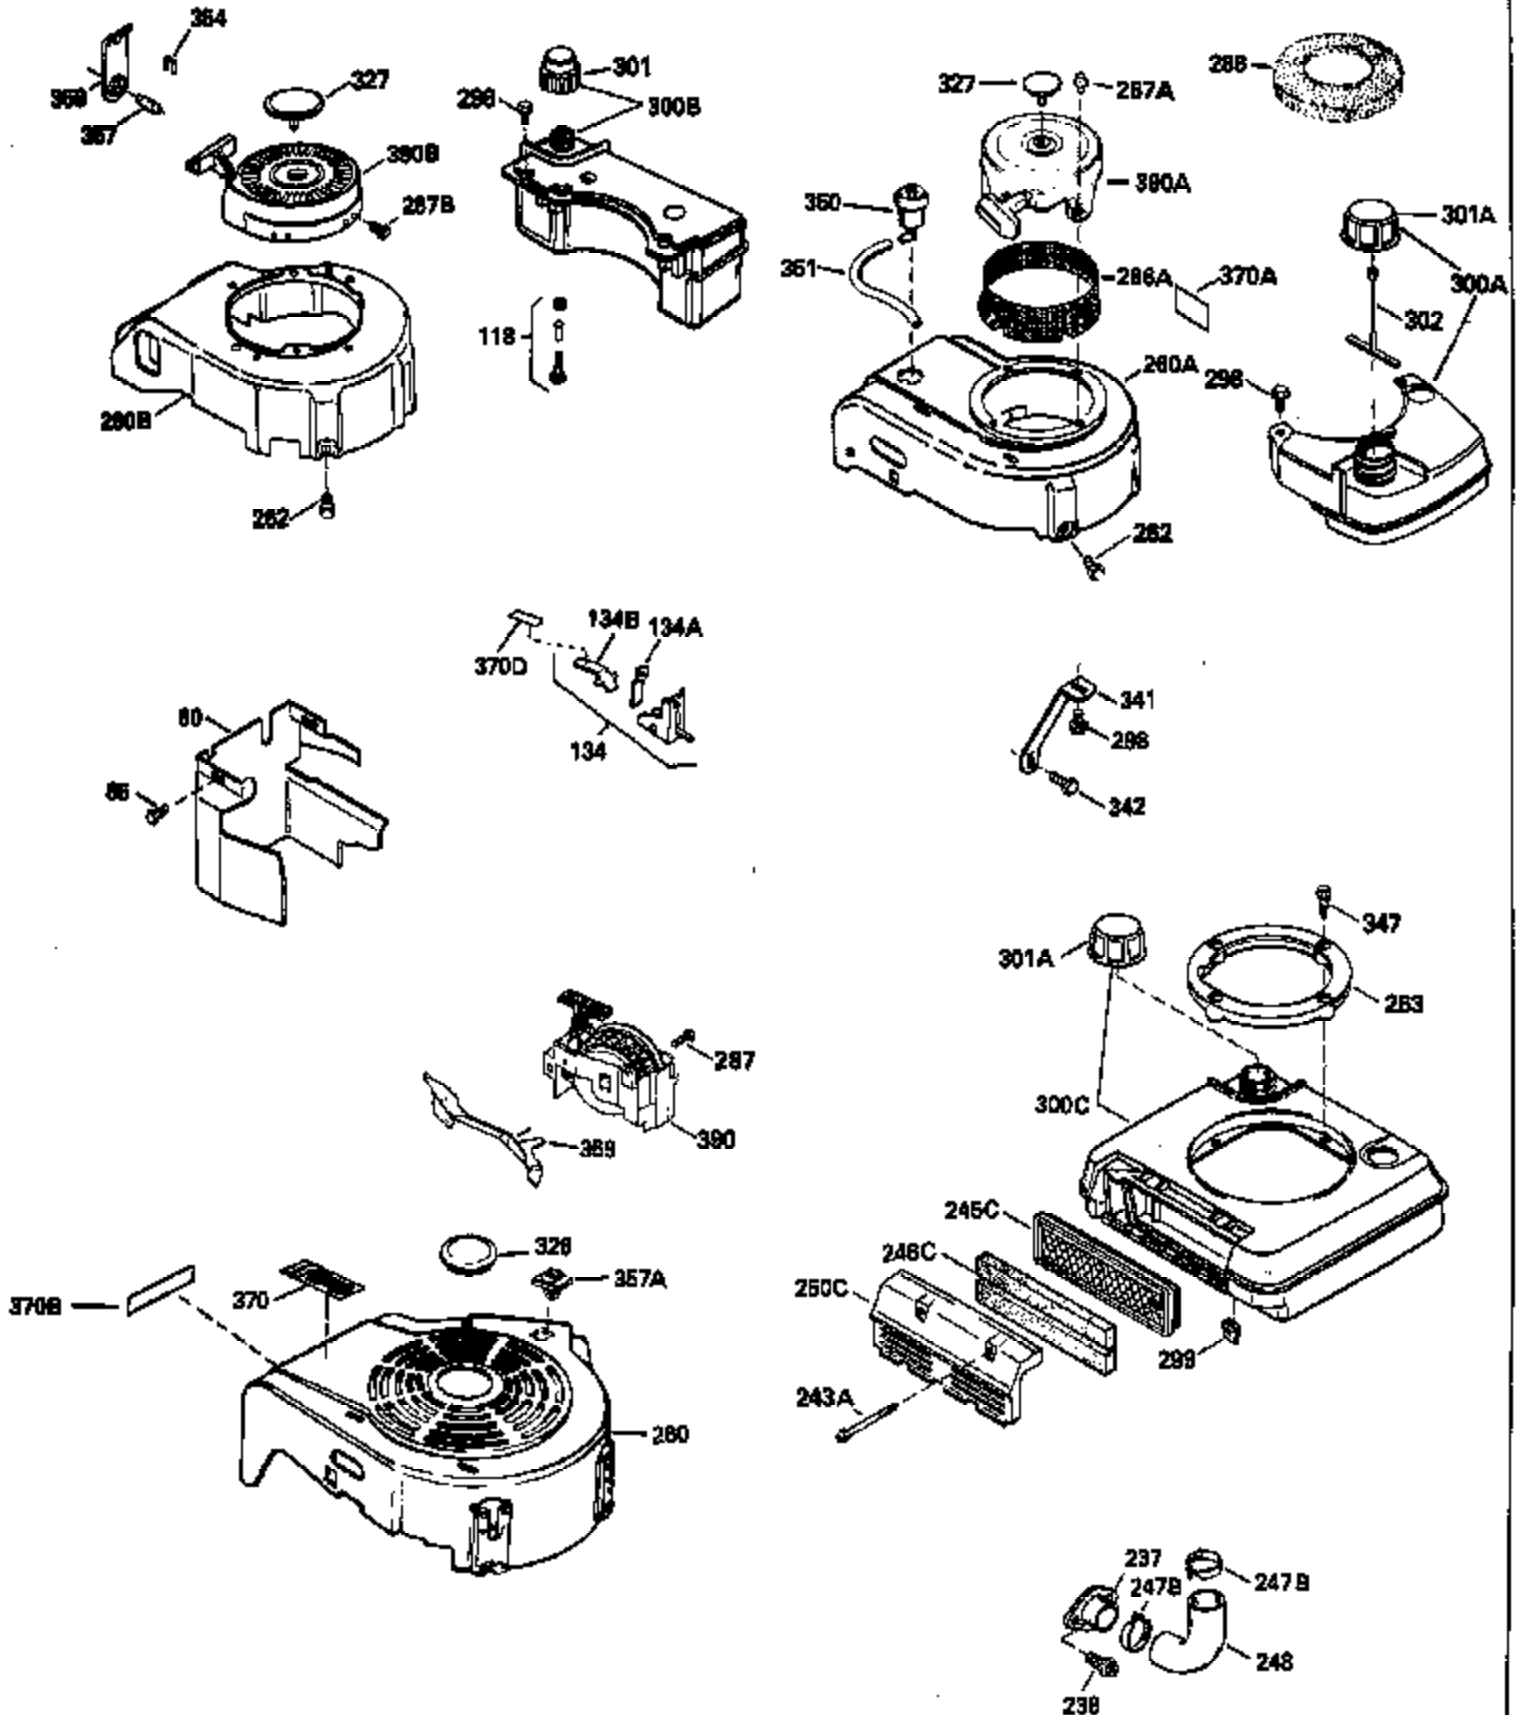

Ref #	Part Number	Qty	Description
420	730225		SAE 30, 4-Cycle Engine Oil (Quart)

ILLUSTRATION SHOWS TYPICAL PARTS ONLY. ORDER BY PART NUMBER. PARTS NOT LISTED ARE SUPPLIED BY OEM.

Engine Parts List #2

Ref #	Part Number	Qty	Description
118	730194		Rope Guide Kit (Use as required with 34476 fuel tank)
238	650806		Screw, 10-32 x 5/8"
246C	35705		Filter, Pre-Air (Optional)
260	34475		Housing, Blower
262	650831		Screw, 1/4-20 x 15/32"
287	650802		Screw, 1/4-20 x 5/8"
287A	650735		Screw, 10-24 x 3/8" (Use as required)
287A			Pop Rivet, (3/16" Dia.)(Purchase locally)
298	28763		Screw, 10-32 x 35/64"
300B	34476		Fuel Tank (Incl. 292 & 301)
301	33032		Fuel Cap
326	34113		Plug, Screen
370A	34346		Decal, Instruction
370B	34363		Decal, Instruction
370	550223		Decal, Name
390	590531		Side Mount Rewind Starter (Refer to Division 5, Section C, page 32 or Fiche 8, Grid G-8 for breakdown)