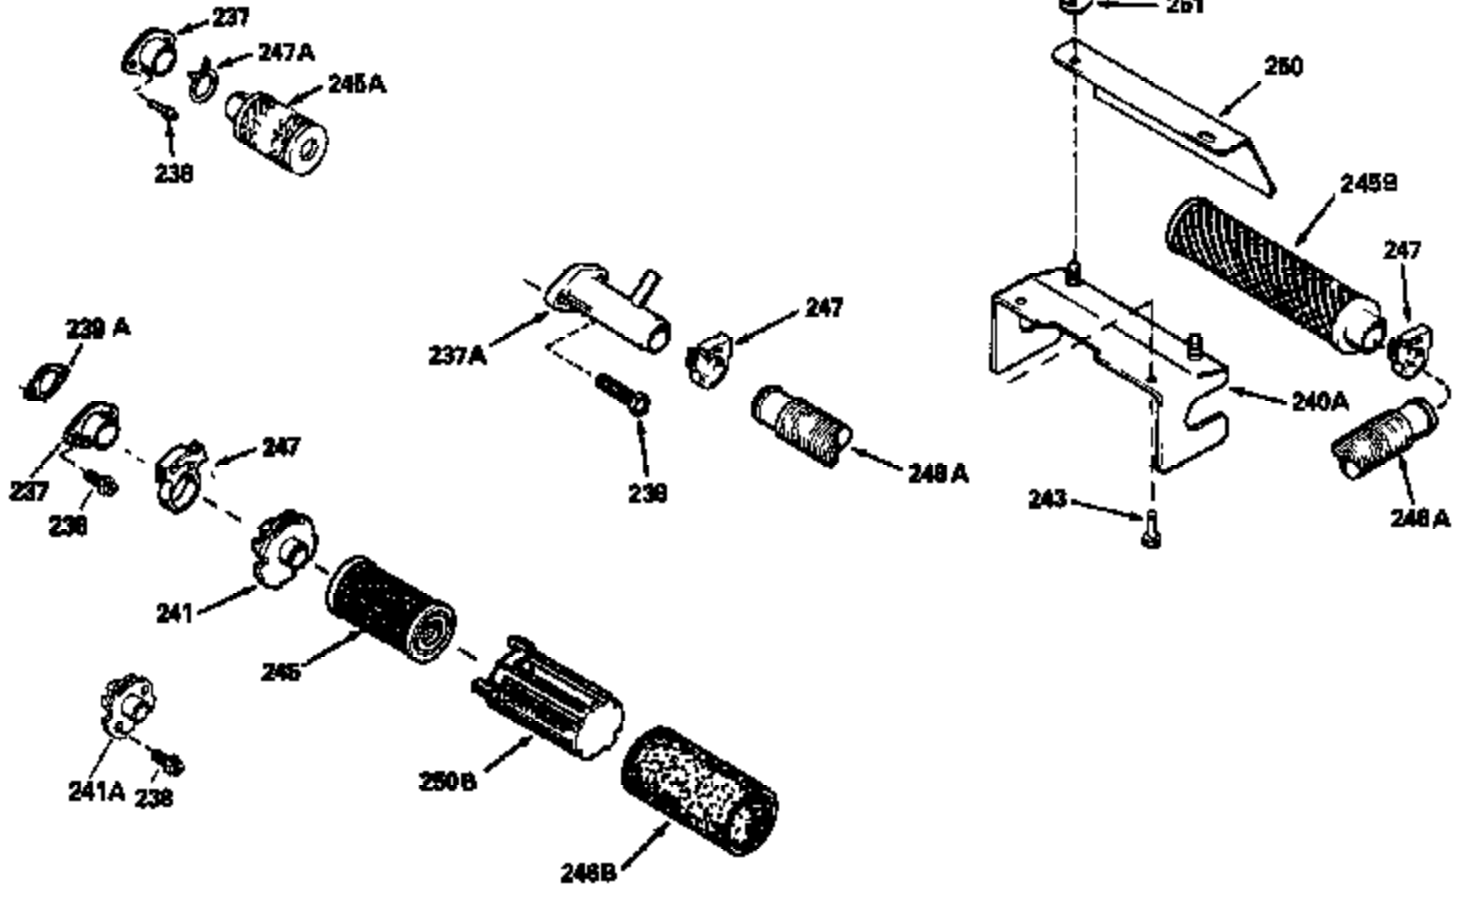

Ref #	Part Number	Qty	Description
420	730225		SAE 30, 4-Cycle Engine Oil (Quart)

ILLUSTRATION SHOWS TYPICAL PARTS ONLY. ORDER BY PART NUMBER. PARTS NOT LISTED ARE SUPPLIED BY OEM.

Engine Parts List #2

Ref #	Part Number	Qty	Description
118	730194		Rope Guide Kit (Use as required with 34476 fuel tank)
238	650806		Screw, 10-32 x 5/8"
246C	35705		Filter, Pre-Air (Optional)
260	34475		Housing, Blower
262	650831		Screw, 1/4-20 x 15/32"
287	650802		Screw, 1/4-20 x 5/8"
287A	650735		Screw, 10-24 x 3/8" (Use as required)
287A			Pop Rivet, (3/16" Dia.)(Purchase locally)
298	28763		Screw, 10-32 x 35/64"
300B	34476		Fuel Tank (Incl. 292 & 301)
301	33032		Fuel Cap
326	34113		Plug, Screen
370A	34346		Decal, Instruction
370B	34363		Decal, Instruction
370	550223		Decal, Name
390	590531		Side Mount Rewind Starter (Refer to Division 5, Section C, page 32 or Fiche 8, Grid G-8 for breakdown)

Ref #	Part Number	Qty	Description
19	31361		Spring, Extension
69	35261		* Gasket, Mounting flange
182	6201		Screw, 1/4-28 x 7/8"
185	31384A		Pipe, Intake (Incl. 224)
186	34337		Link, Governor spring
209	30200		Screw, 10-24 x 9/16"
223	650451		Screw, 1/4-20 x 1"
238	650806		Screw, 10-32 x 5/8"
246B	35435		Filter, Pre-Air (Use as required)