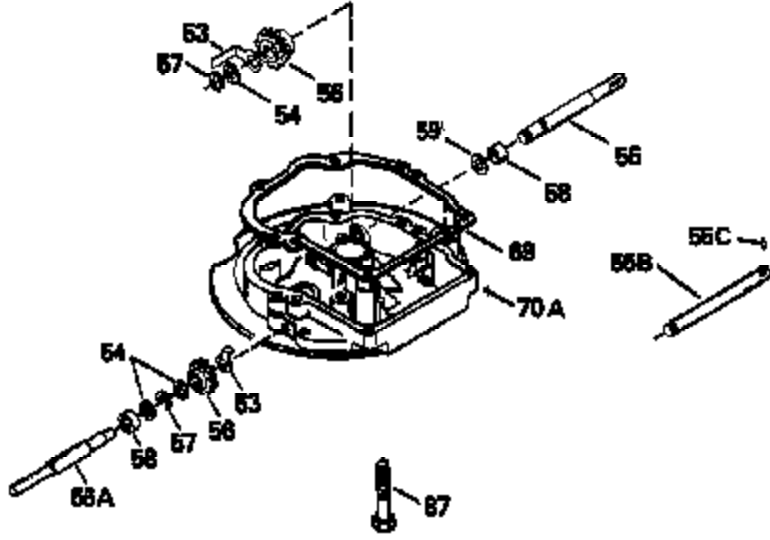

Ref #	Part Number	Qty	Description
420	730225		SAE 30, 4-Cycle Engine Oil (Quart)

ILLUSTRATION SHOWS TYPICAL PARTS ONLY. ORDER BY PART NUMBER. PARTS NOT LISTED ARE SUPPLIED BY OEM.

Engine Parts List #2

Ref #	Part Number	Qty	Description
118	730194		Rope Guide Kit (Use as required with 34476 fuel tank)
238	650806		Screw, 10-32 x 5/8"
246C	35705		Filter, Pre-Air (Optional)
260	34475		Housing, Blower
262	650831		Screw, 1/4-20 x 15/32"
287	650802		Screw, 1/4-20 x 5/8"
287A	650735		Screw, 10-24 x 3/8" (Use as required)
287A			Pop Rivet, (3/16" Dia.)(Purchase locally)
298	28763		Screw, 10-32 x 35/64"
300B	34476		Fuel Tank (Incl. 292 & 301)
301	33032		Fuel Cap
326	34113		Plug, Screen
370A	34346		Decal, Instruction
370B	34363		Decal, Instruction
370	550223		Decal, Name
390	590531		Side Mount Rewind Starter (Refer to Division 5, Section C, page 32 or Fiche 8, Grid G-8 for breakdown)

Ref #	Part Number	Qty	Description
19	31361		Spring, Extension
69	35261		* Gasket, Mounting flange
182	6201		Screw, 1/4-28 x 7/8"
185	31384A		Pipe, Intake (Incl. 224)
186	34337		Link, Governor spring
209	30200		Screw, 10-24 x 9/16"
223	650451		Screw, 1/4-20 x 1"
238	650806		Screw, 10-32 x 5/8"
246B	35435		Filter, Pre-Air (Use as required)