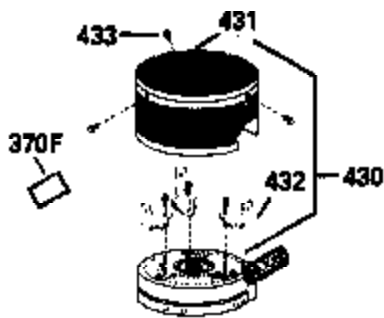

Ref #	Part Number	Qty	Description
420	730225		SAE 30, 4-Cycle Engine Oil (Quart)

ILLUSTRATION SHOWS TYPICAL PARTS ONLY. ORDER BY PART NUMBER. PARTS NOT LISTED ARE SUPPLIED BY OEM.

Engine Parts List #2

Ref #	Part Number	Qty	Description
118	730194		Rope Guide Kit (Use as required with 34476 fuel tank)
238	650806		Screw, 10-32 x 5/8"
246C	35705		Filter, Pre-Air (Optional)
260	34475		Housing, Blower
262	650831		Screw, 1/4-20 x 15/32"
287	650802		Screw, 1/4-20 x 5/8"
287A	650735		Screw, 10-24 x 3/8" (Use as required)
287A			Pop Rivet, (3/16" Dia.)(Purchase locally)
298	28763		Screw, 10-32 x 35/64"
300B	34476		Fuel Tank (Incl. 292 & 301)
301	33032		Fuel Cap
326	34113		Plug, Screen
370A	34346		Decal, Instruction
370B	34363		Decal, Instruction
370	550223		Decal, Name
390	590531		Side Mount Rewind Starter (Refer to Division 5, Section C, page 32 or Fiche 8, Grid G-8 for breakdown)