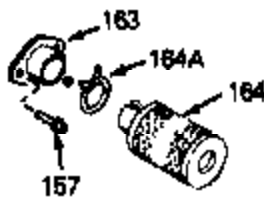

Ref #	Part Number	Qty	Description
68A	31342	0	Spring, Compression
68	33802	0	Spring Compression
69	650549	0	Screw
69A	650777	0	Screw, Slotted fil. hd. mach., 6-32 x 7/16
70	34337	0	Link, Governor spring
70A	34336	0	Link, Governor-to-throttle
71	31361	0	Spring, Governor
72	650774	0	Screw, Hex hd., 1/4-20 x 2-3/8
72	650795	0	Screw, Hex hd. cap, Sems, 1/4-20 x 2-5/16
72	650869	0	Screw, Hex hd., 1/4-20 x 2-3/4
72	792005	0	Screw, Hex hd., 1/4-20 x 2-1/2
80	34432	0	Wire, Ground (Two female & one double male)
81	26756	0	Gasket, Carburetor
82	29752	0	Nut
83	6201	0	Screw
95	30200	0	Screw
96	33205A	0	Control Assy., Speed
97	610973	0	Terminal Assy.
98	34475	0	Housing, Blower
99	650831	0	Screw, Hex washer hd. Powerlok thread,
100	30200	0	Screw
102	33032	0	Cap, Fuel filler (Red Plastic) (Spurt
104	26460	0	Clamp, Fuel line
105	29774	0	Line, Fuel (Braided 8.25")
105	30705	0	Line, Fuel (Braided 16")
105	30962	0	Line, Fuel (Braided 32")
105	34357	0	Line, Fuel (Epichlorohydrin 6-3/4")
106	650815	0	Washer, Belleville
107	650816	0	Nut, Flywheel
109	34113	0	Plug, Screen
121	730207	0	Magneto-to-Solid State Conversion Kit
121	34431	0	Lamination & Coil Assy.
136	650814	0	Screw, Hex hd. Sems, 10-24 x 1
137	611046A	0	Flywheel
154	34340	0	Element, Air cleaner (Poly)
155	34341A	0	Cover, Air cleaner (Black)
156	34339	0	Body, Air cleaner
157	650806	0	Screw, Hex washer hd. shoulder, 10-32 x 5/8
162	34338	0	Gasket, Air cleaner
220E	35344	0	Decal, Control
220B	34363	0	Decal, Instruction
220	34346	0	Decal, Instruction
220	550223	0	Decal, Name
223	631021	0	Inlet Needle, Seat & Clip Assy.
224	632098	0	Carburetor
226	590531	0	Starter, Side mount rewind
230	33238D	0	Gasket Set