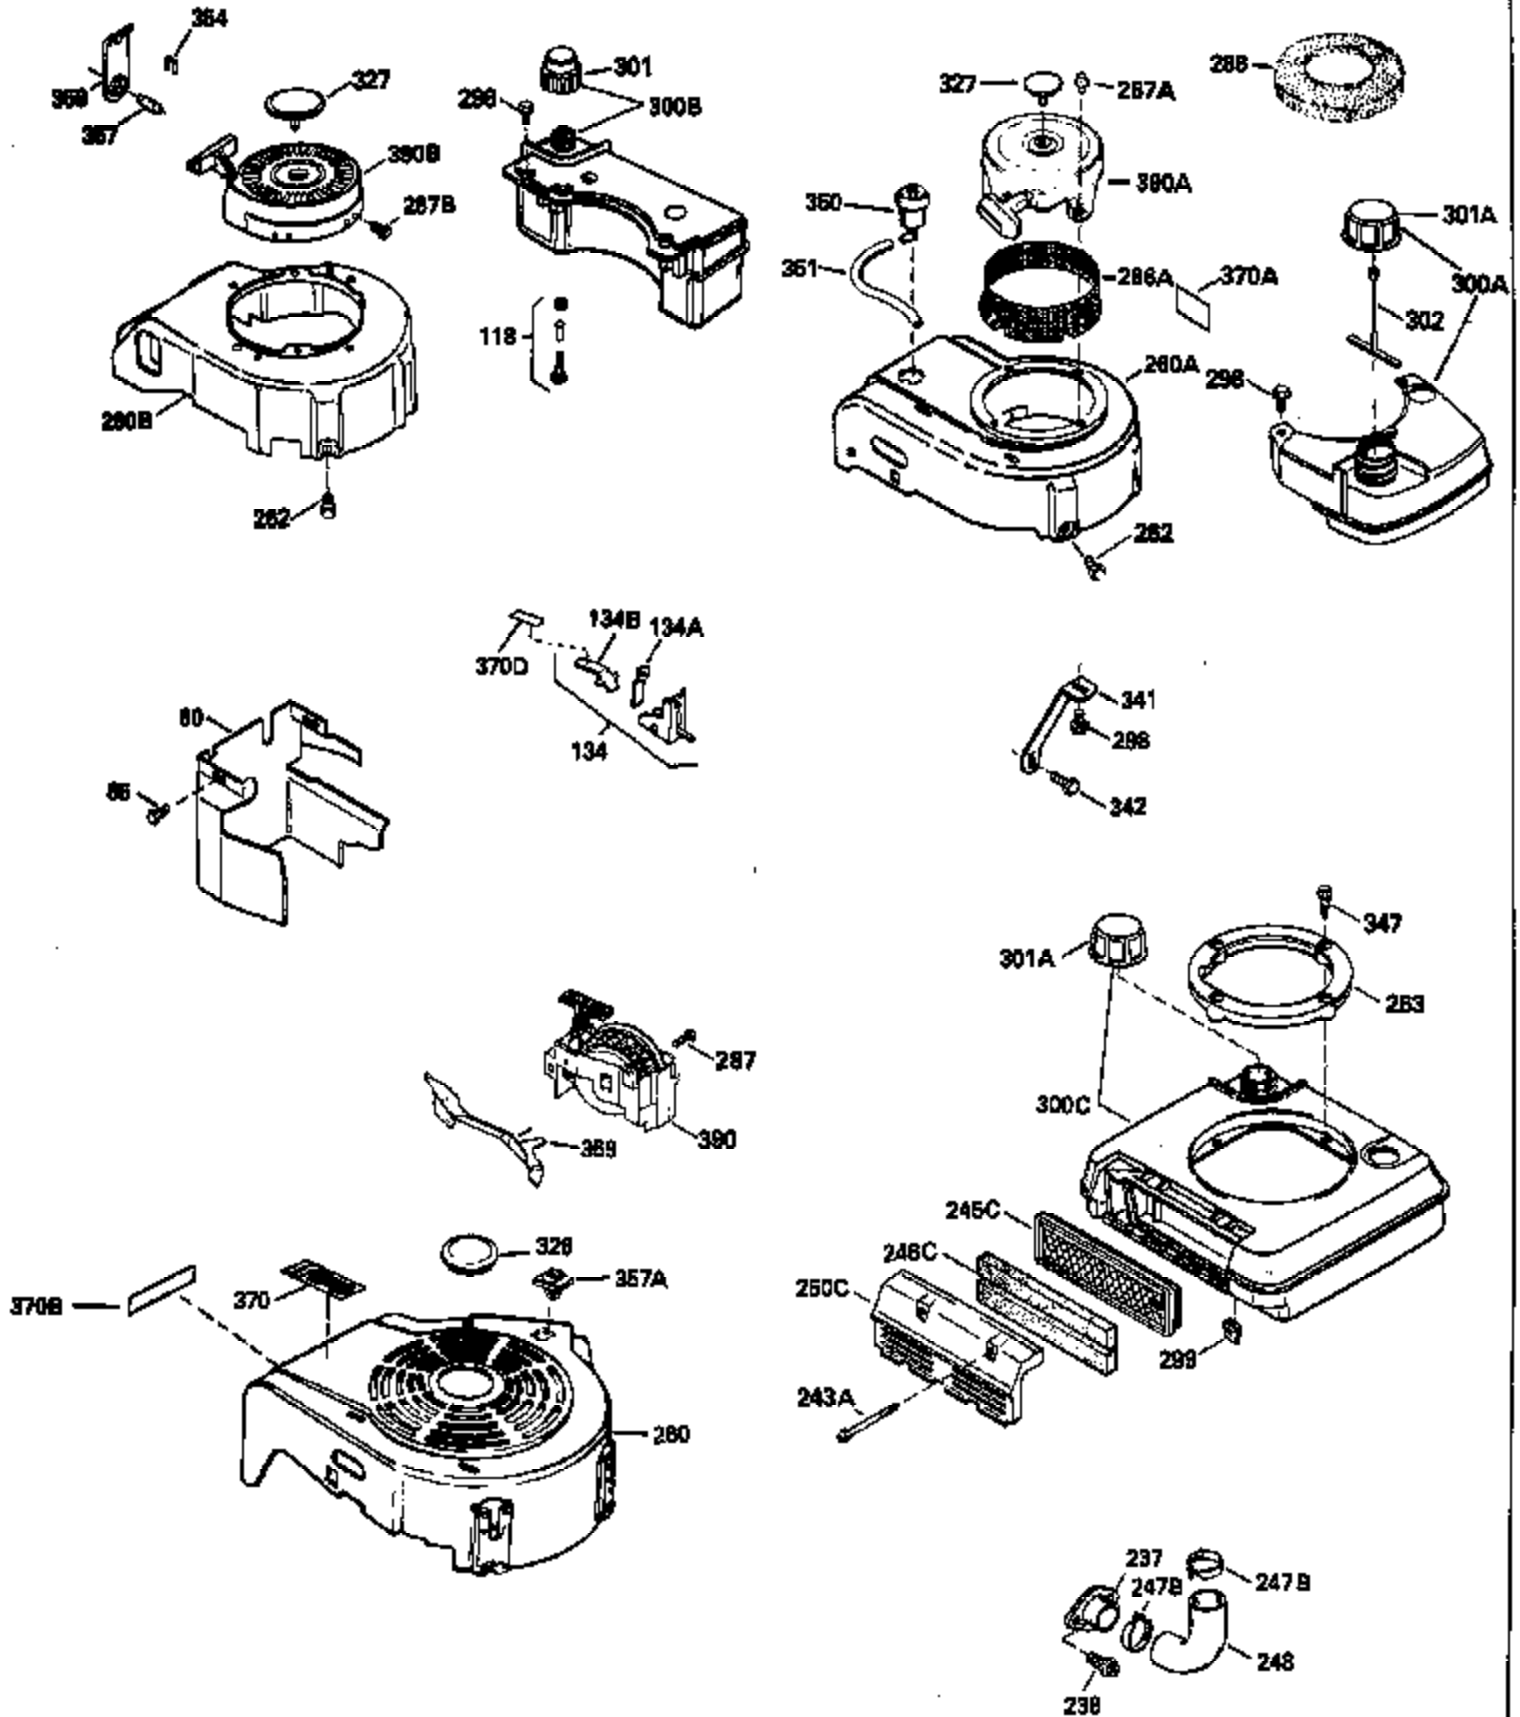

ILLUSTRATION SHOWS TYPICAL PARTS ONLY. ORDER BY PART NUMBER. PARTS NOT LISTED ARE SUPPLIED BY OEM.

Ref #	Part Number	Qty	Description
118	730194		Rope Guide Kit (Use as required with 34476 fuel tank)
238	650806		Screw, 10-32 x 5/8"
246C	35705		Filter, Pre-Air (Optional)
260A	34859		Housing, Blower
262	650831		Screw, 1/4-20 x 15/32"
286	35009		Screen, Starter cup
287A	650735		Screw, 10-24 x 3/8" (Use as required)
287A			Pop Rivet, (3/16" Dia.)(Purchase locally)
301	33032		Fuel Cap
370A	34346		Decal, Instruction
370	550223		Decal, Name
390A	590420A		Rewind Starter (Refer to Division 5, Section C, page 25 or Fiche 8, Grid G-7 for breakdown)