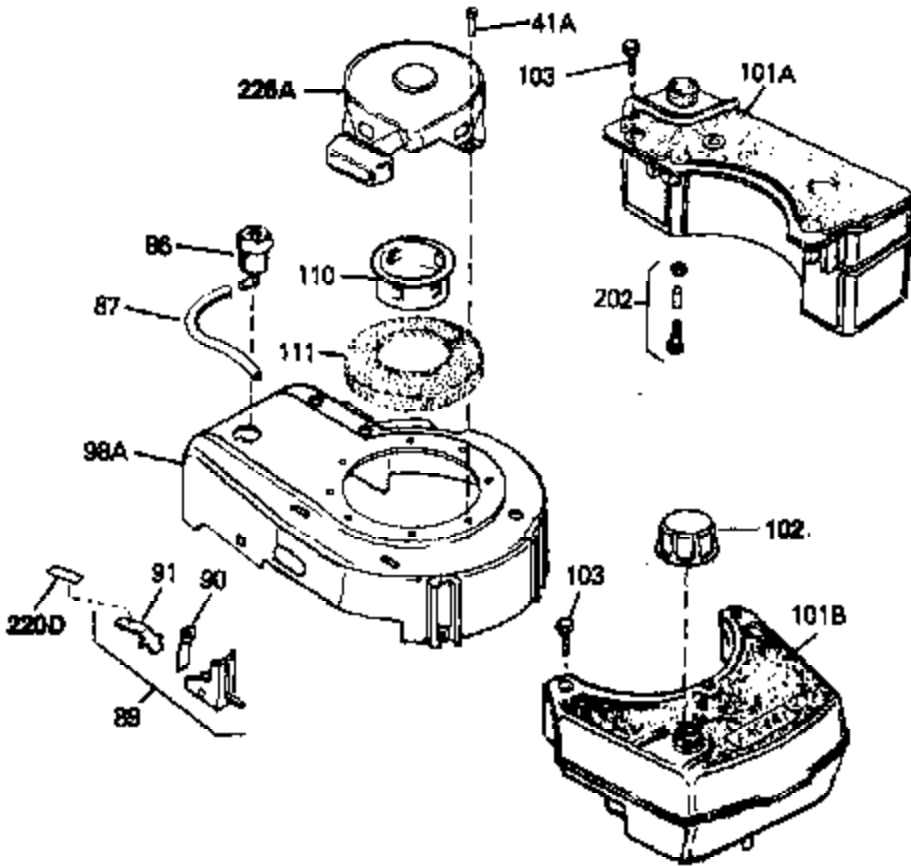

Ref #	Part Number	Qty	Description
70	34337	0	Link, Governor spring
70A	34336	0	Link, Governor-to-throttle
71	31386	0	Spring, Governor
72	650774	0	Screw, Hex hd., 1/4-20 x 2-3/8
72	650795	0	Screw, Hex hd. cap, Sems, 1/4-20 x 2-5/16
72	650869	0	Screw, Hex hd., 1/4-20 x 2-3/4
72	792005	0	Screw, Hex hd., 1/4-20 x 2-1/2
73	27181B	0	Muffler
80	34432	0	Wire, Ground (Two female & one double male
81	26756	0	Gasket, Carburetor
82	29752	0	Nut
83	6201	0	Screw
95	30200	0	Screw
96	32264A	0	Control Assy., Speed
97	610973	0	Terminal Assy.
98	34345	0	Housing, Blower
99	650831	0	Screw, Hex washer hd. Powerlok thread,
100	30200	0	Screw
101	32170A	0	Tank Assy., Fuel (White Poly) (1 qt.)
102	33032	0	Cap, Fuel filler (Red Plastic) (Spurt
104	26460	0	Clamp, Fuel line
105	29774	0	Line, Fuel (Braided 8.25")
105	30705	0	Line, Fuel (Braided 16")
105	30962	0	Line, Fuel (Braided 32")
105	34357	0	Line, Fuel (Epichlorohydrin 6-3/4")
106	650815	0	Washer, Belleville
107	650816	0	Nut, Flywheel
109	34113	0	Plug, Screen
121	34431	0	Lamination & Coil Assy.
121	730207	0	Magneto-to-Solid State Conversion Kit
136	650814	0	Screw, Hex hd. Sems, 10-24 x 1
137	611046A	0	Flywheel
154	34340	0	Element, Air cleaner (Poly)
155	34341A	0	Cover, Air cleaner (Black)
156	34339	0	Body, Air cleaner
157	650806	0	Screw, Hex washer hd. shoulder, 10-32 x 5/8
162	34338	0	Gasket, Air cleaner
220	34346	0	Decal, Instruction
220	550223	0	Decal, Name
220E	35344	0	Decal, Control
223	631021	0	Inlet Needle, Seat & Clip Assy.
224	631581	0	Carburetor
226	590531	0	Starter, Side mount rewind
230	33238D	0	Gasket Set

Ref #	Part Number	Qty	Description
41A	0	0	Rivet, Pop (3/16" Dia.)
41A	650735	0	Screw
102	33032	0	Cap, Fuel filler (Red Plastic) (Spurt
157	650806	0	Screw, Hex washer hd. shoulder, 10-32 x 5/8
202	730194	0	Rope Guide Kit