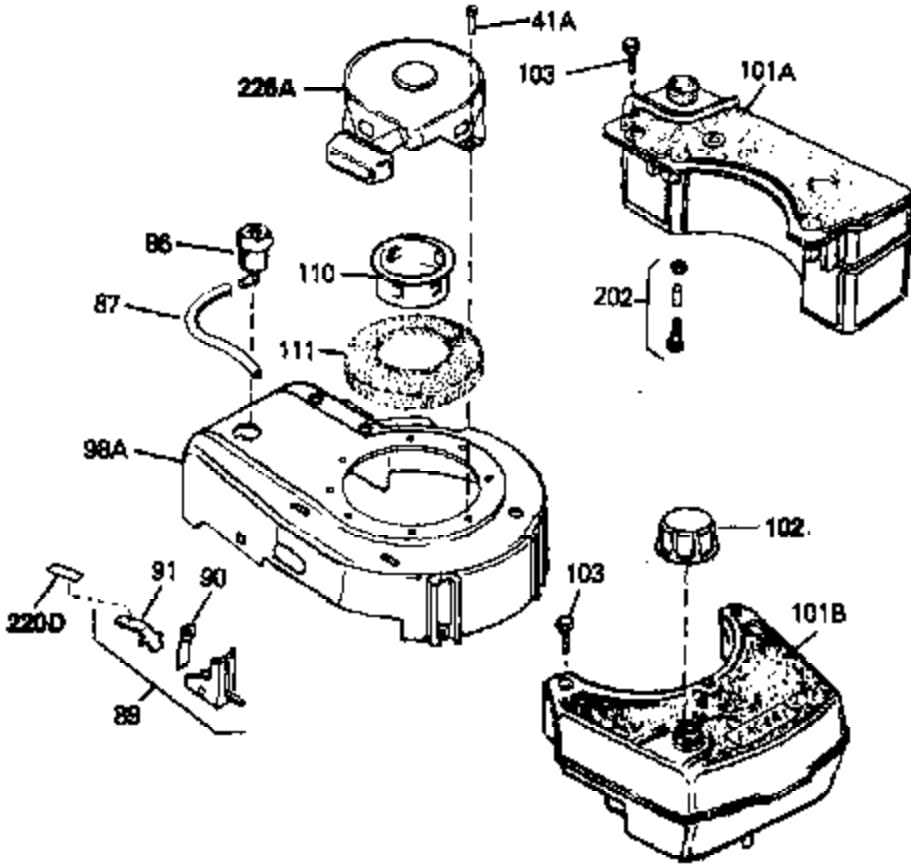

Engine Parts List #2

Ref #	Part Number	Qty	Description
41A	0	0	Rivet, Pop (3/16" Dia.)
41A	650735	0	Screw
86	34353	0	Primer Assy.
87	32180C	0	Line, Primer
98A	34464	0	Housing, Blower (5.56 dia. starter mtg. bolt
101B	34369A	0	Tank Assy., Fuel (Charcoal Poly) (1-1/2
102	33032	0	Cap, Fuel filler (Red Plastic) (Spurt
103	28763	0	Screw, Hex washer hd. thread-forming, 10-24
110	34449	0	Hub, Starter
111	590417	0	Screen, Starter cup
164	32972	0	Cleaner, Air
164A	33168	0	Clamp, Corbin
202	730194	0	Rope Guide Kit
226A	590420	0	Starter, Rewind