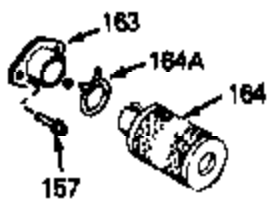

Engine Parts List #2

Ref #	Part Number	Qty	Description
41A	0	0	Rivet, Pop (3/16" Dia.)
41A	650735	0	Screw
86	34353	0	Primer Assy.
87	32180C	0	Line, Primer
98A	34464	0	Housing, Blower (5.56 dia. starter mtg. bolt
101B	34369A	0	Tank Assy., Fuel (Charcoal Poly) (1-1/2
102	33032	0	Cap, Fuel filler (Red Plastic) (Spurt
103	28763	0	Screw, Hex washer hd. thread-forming, 10-24
110	34449	0	Hub, Starter
111	590417	0	Screen, Starter cup
164	32972	0	Cleaner, Air
164A	33168	0	Clamp, Corbin
202	730194	0	Rope Guide Kit
226A	590420	0	Starter, Rewind