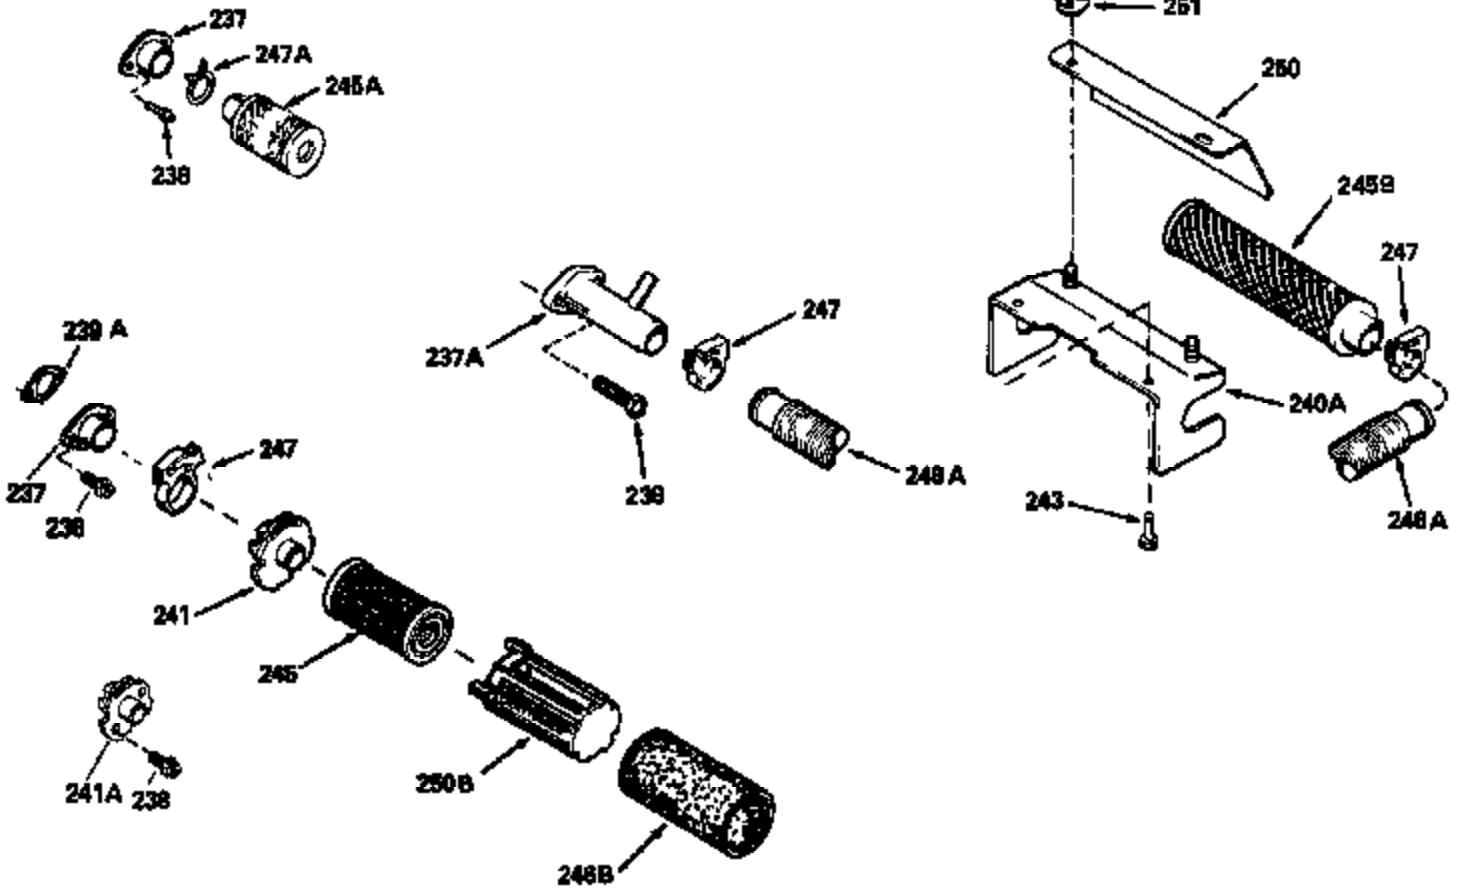

Ref #	Part Number	Qty	Description
19	31361		Spring, Extension
53	31745		Tang, Washer
54	31747		Washer, Flat
55	33774		Shaft, P.T.O.
56	33401		Right Hand Worm Gear
57	31749		Ring, Retaining
58	31744		Seal, Oil
59	31787		Washer, Flat
69	35261		* Gasket, Mounting flange
70A	33521C		Flange Ass'y. (Incl.58, 72, 72A, 73, 75 & 80)
87	650492		Screw, 1/4-20 x 2-1/4"
182	6201		Screw, 1/4-28 x 7/8"
185	31384A		Pipe, Intake (Incl. 224)
186	34337		Link, Governor spring
209	30200		Screw, 10-24 x 9/16"
223	650451		Screw, 1/4-20 x 1"
245A	32972		Filter, Air cleaner
246B	35435		Filter, Pre-Air (Use as required)
247	33168		Clamp, Corbin
255	34371		Cover, Speed control
256	650807		Screw, 10-32 x 7/16"