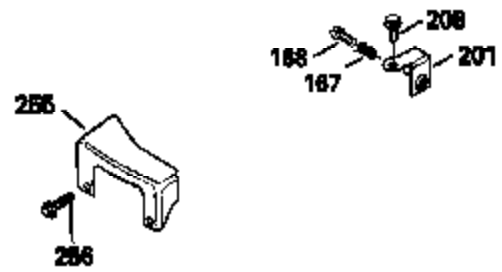

Ref #	Part Number	Qty	Description
19	31361		Spring, Extension
53	31745		Tang, Washer
54	31747		Washer, Flat
55	33774		Shaft, P.T.O.
56	33401		Right Hand Worm Gear
57	31749		Ring, Retaining
58	31744		Seal, Oil
59	31787		Washer, Flat
69	35261		* Gasket, Mounting flange
70A	33521C		Flange Ass'y. (Incl.58, 72, 72A, 73, 75 & 80)
87	650492		Screw, 1/4-20 x 2-1/4"
182	6201		Screw, 1/4-28 x 7/8"
185	31384A		Pipe, Intake (Incl. 224)
186	34337		Link, Governor spring
209	30200		Screw, 10-24 x 9/16"
223	650451		Screw, 1/4-20 x 1"
245A	32972		Filter, Air cleaner
246B	35435		Filter, Pre-Air (Use as required)
247	33168		Clamp, Corbin
255	34371		Cover, Speed control
256	650807		Screw, 10-32 x 7/16"