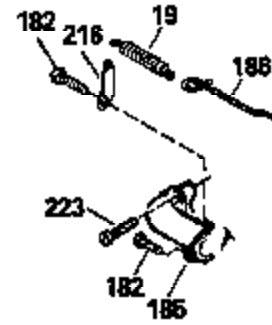

Ref #	Part Number	Qty	Description
19	31361		Spring, Extension
53	31745		Tang, Washer
54	31747		Washer, Flat
55	33774		Shaft, P.T.O.
56	33401		Right Hand Worm Gear
57	31749		Ring, Retaining
58	31744		Seal, Oil
59	31787		Washer, Flat
69	35261		* Gasket, Mounting flange
70A	33521C		Flange Ass'y. (Incl.58, 72, 72A, 73, 75 & 80)
87	650492		Screw, 1/4-20 x 2-1/4"
182	6201		Screw, 1/4-28 x 7/8"
185	31384A		Pipe, Intake (Incl. 224)
186	34337		Link, Governor spring
209	30200		Screw, 10-24 x 9/16"
223	650451		Screw, 1/4-20 x 1"
245A	32972		Filter, Air cleaner
246B	35435		Filter, Pre-Air (Use as required)
247	33168		Clamp, Corbin
255	34371		Cover, Speed control
256	650807		Screw, 10-32 x 7/16"