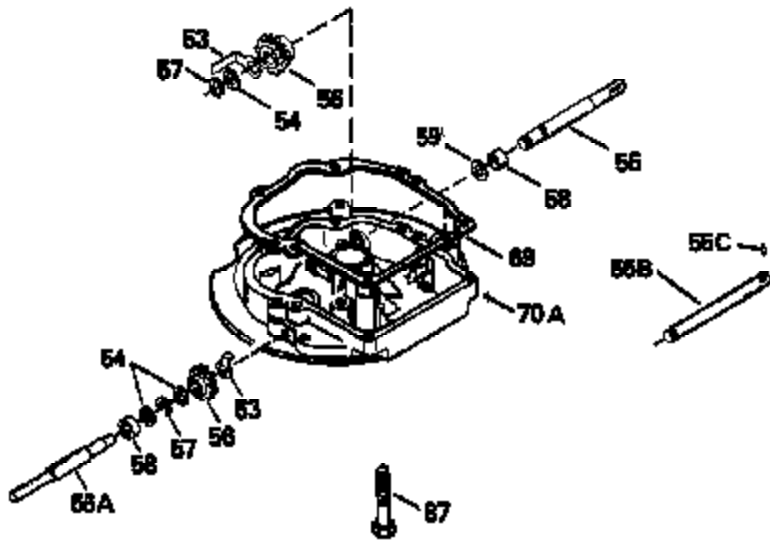

Ref #	Part Number	Qty	Description
19	31361		Spring, Extension
53	31745		Tang, Washer
54	31747		Washer, Flat
55	33774		Shaft, P.T.O.
56	33401		Right Hand Worm Gear
57	31749		Ring, Retaining
58	31744		Seal, Oil
59	31787		Washer, Flat
69	35261		* Gasket, Mounting flange
70A	33521C		Flange Ass'y. (Incl.58, 72, 72A, 73, 75 & 80)
87	650492		Screw, 1/4-20 x 2-1/4"
182	6201		Screw, 1/4-28 x 7/8"
185	31384A		Pipe, Intake (Incl. 224)
186	34337		Link, Governor spring
209	30200		Screw, 10-24 x 9/16"
223	650451		Screw, 1/4-20 x 1"
245A	32972		Filter, Air cleaner
246B	35435		Filter, Pre-Air (Use as required)
247	33168		Clamp, Corbin
255	34371		Cover, Speed control
256	650807		Screw, 10-32 x 7/16"