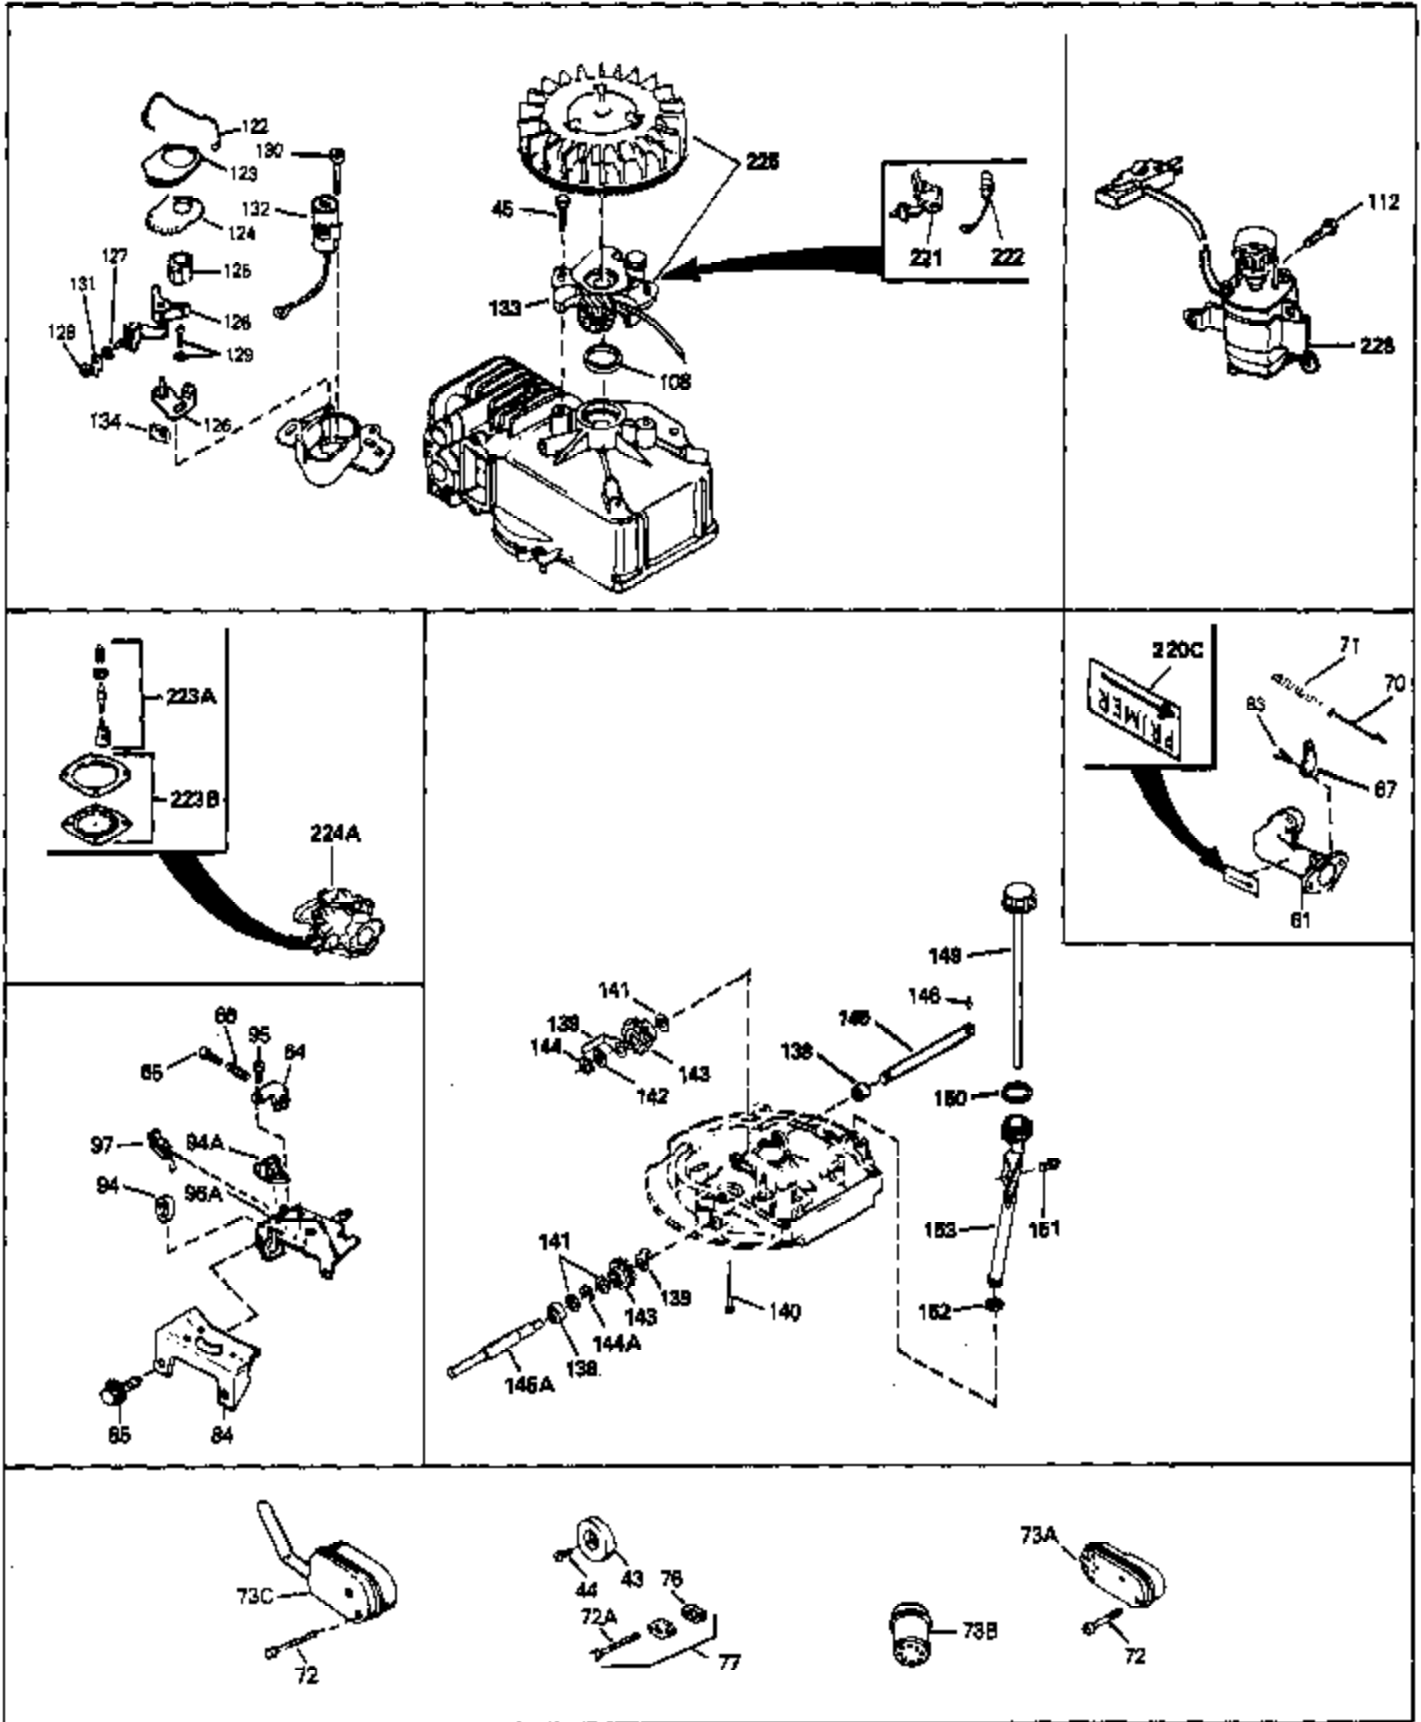

Ref #	Part Number	Qty	Description
45	650489	0	Screw
61	31384A	0	Pipe, Intake
70	34337	0	Link, Governor spring
71	31361	0	Spring, Governor
72A	30063	0	Screw
72	650774	0	Screw, Hex hd., 1/4-20 x 2-3/8
72	650795	0	Screw, Hex hd. cap, Sems, 1/4-20 x 2-5/16
72	650869	0	Screw, Hex hd., 1/4-20 x 2-3/4
72	792005	0	Screw, Hex hd., 1/4-20 x 2-1/2
76	26754A	0	Gasket, Exhaust
77	730162	0	Kit, Muffler Adapter
83	6201	0	Screw
84	34371	0	Cover, Speed control
85	650807	0	Screw, Hex washer hd. shoulder, 10-32 x 7/16
94A	33971	0	Knob, Control
95	30200	0	Screw
96A	33970A	0	Control Assy., Speed
97	610973	0	Terminal Assy.
108	33876	0	Gasket, Stator
122	30551	0	Spring, Breaker box dust cover
123	610947	0	Cover, Breaker box dust
124	610955	0	Gasket, Dust cover
125	30992	0	Cam, Breaker
126	30547A	0	Contact Assy., Breaker
127	610385	0	Washer, Terminal
128	610408	0	Nut, Terminal
129	29181	0	Screw & Washer Assy., Breaker
130	610593	0	Screw, Condenser fastening
131	33356	0	Terminal, Ground
132	30548B	0	Condenser
133	611006	0	Stator Plate Assy.
134	30549	0	Felt, Cam wiper
138	31744	0	Seal, Oil
139	31745	0	Washer, Tang
140	650492	0	Screw
141	31747	0	Washer, Thrust
142	31787	0	Washer, Flat
143	33401	0	Gear, Worm
144	31749	0	Ring, Retaining
145	33774	0	Shaft, P.T.O.
149	34267	0	Dipstick, Oil (Twist Lock)
150	33590	0	"O" Ring
151	650562	0	Screw
152	34265	0	Gasket, Oil fill tube
152	34282	0	"O" Ring (.612 I.D. x .812 O.D. x .103
153	34264	0	Tube Assy., Oil fill (Plastic)