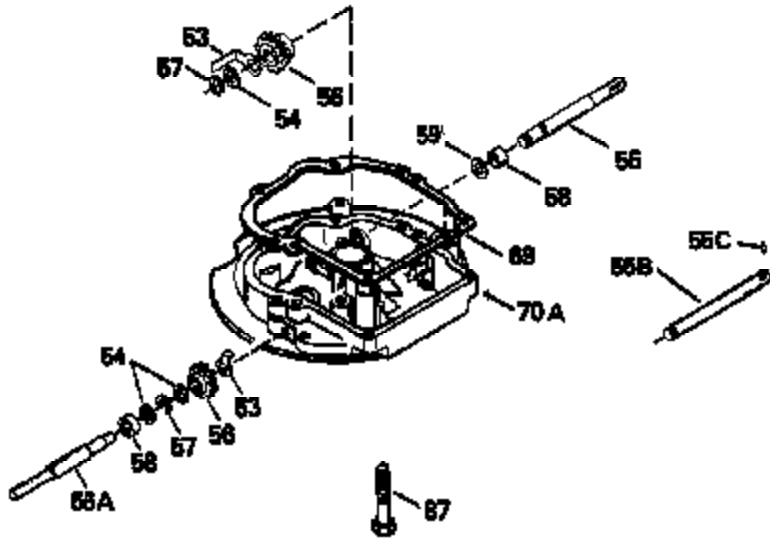

Ref #	Part Number	Qty	Description
19	31361		Spring, Extension
69	35261		* Gasket, Mounting flange
182	6201		Screw, 1/4-28 x 7/8"
185	31384A		Pipe, Intake (Incl. 224)
186	34337		Link, Governor spring
209	30200		Screw, 10-24 x 9/16"
223	650451		Screw, 1/4-20 x 1"
245A	32972		Filter, Air cleaner
246B	35435		Filter, Pre-Air (Use as required)
247	33168		Clamp, Corbin
255	34371		Cover, Speed control
256	650807		Screw, 10-32 x 7/16"