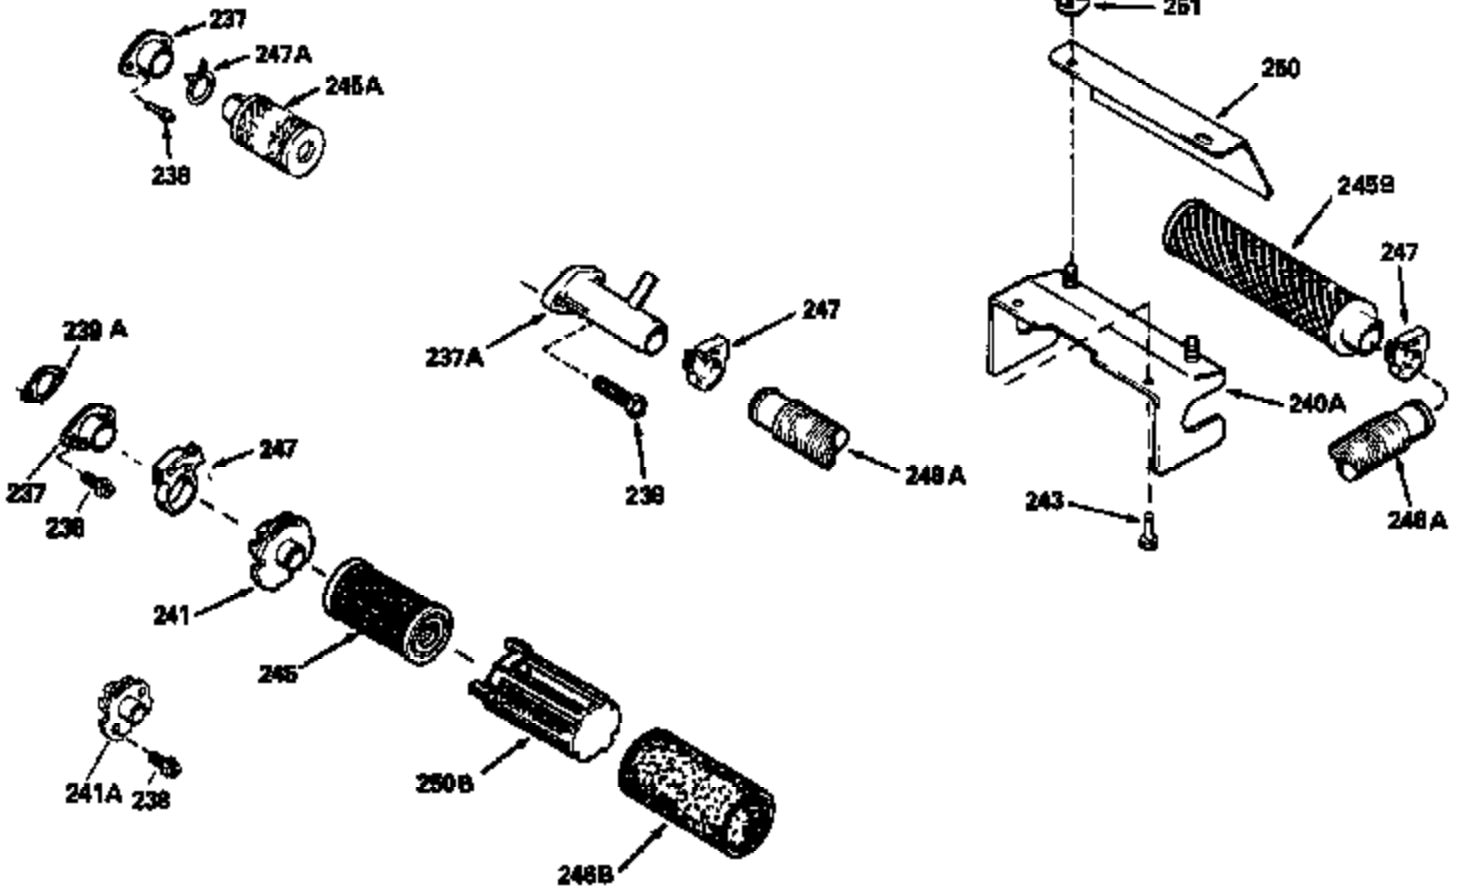

Ref #	Part Number	Qty	Description
19	31361		Spring, Extension
69	35261		* Gasket, Mounting flange
182	6201		Screw, 1/4-28 x 7/8"
185	31384A		Pipe, Intake (Incl. 224)
186	34337		Link, Governor spring
209	30200		Screw, 10-24 x 9/16"
223	650451		Screw, 1/4-20 x 1"
245A	32972		Filter, Air cleaner
246B	35435		Filter, Pre-Air (Use as required)
247	33168		Clamp, Corbin
255	34371		Cover, Speed control
256	650807		Screw, 10-32 x 7/16"