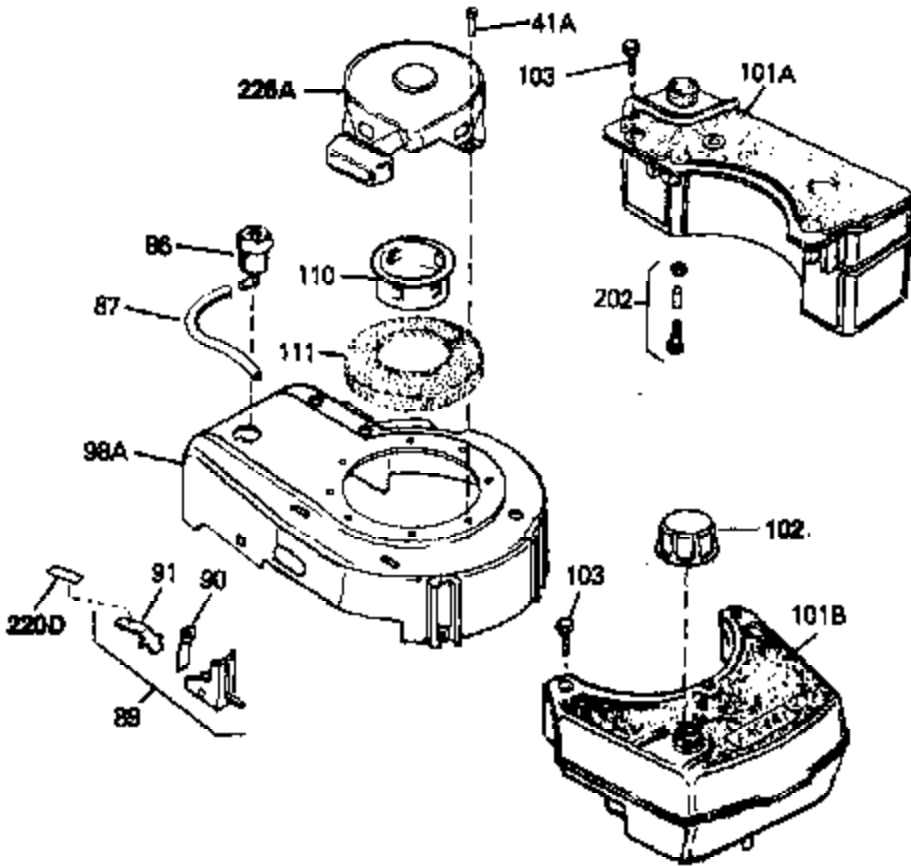

Ref #	Part Number	Qty	Description
41A	0	0	Rivet, Pop (3/16" Dia.)
41A	650735	0	Screw
89	34657	0	Footproof Spark Plug Stop Lever
90	34438	0	Spring, Stop switch
91	34439	0	Clip, Stop switch
98A	34447	0	Housing, Blower
102	33032	0	Cap, Fuel filler (Red Plastic) (Spurt
110	34449	0	Hub, Starter
111	590417	0	Screen, Starter cup
157	650709	0	Screw
163	32971	0	Adapter, Air cleaner
164A	33168	0	Clamp, Corbin
164	32972	0	Cleaner, Air
202	730194	0	Rope Guide Kit
220D	34407	0	Decal, Stop control (Bilingual)
226A	590420	0	Starter, Rewind

Ref #	Part Number	Qty	Description
45	650489	0	Screw
61	31384A	0	Pipe, Intake
67	33086	0	Lever, Speed adj.
70	32653	0	Link, Governor spring
71	31361	0	Spring, Governor
72A	30063	0	Screw
72	650774	0	Screw, Hex hd., 1/4-20 x 2-3/8
72	650795	0	Screw, Hex hd. cap, Sems, 1/4-20 x 2-5/16
72	650869	0	Screw, Hex hd., 1/4-20 x 2-3/4
72	792005	0	Screw, Hex hd., 1/4-20 x 2-1/2
76	26754A	0	Gasket, Exhaust
77	730162	0	Kit, Muffler Adapter
83	6201	0	Screw
97	610973	0	Terminal Assy.
108	33876	0	Gasket, Stator
122	30551	0	Spring, Breaker box dust cover
123	610947	0	Cover, Breaker box dust
124	610955	0	Gasket, Dust cover
125	30992	0	Cam, Breaker
126	30547A	0	Contact Assy., Breaker
127	610385	0	Washer, Terminal
128	610408	0	Nut, Terminal
129	29181	0	Screw & Washer Assy., Breaker
130	610593	0	Screw, Condenser fastening
131	33356	0	Terminal, Ground
132	30548B	0	Condenser
133	611006	0	Stator Plate Assy.
134	30549	0	Felt, Cam wiper
152	34282	0	"O" Ring (.612 I.D. x .812 O.D. x .103