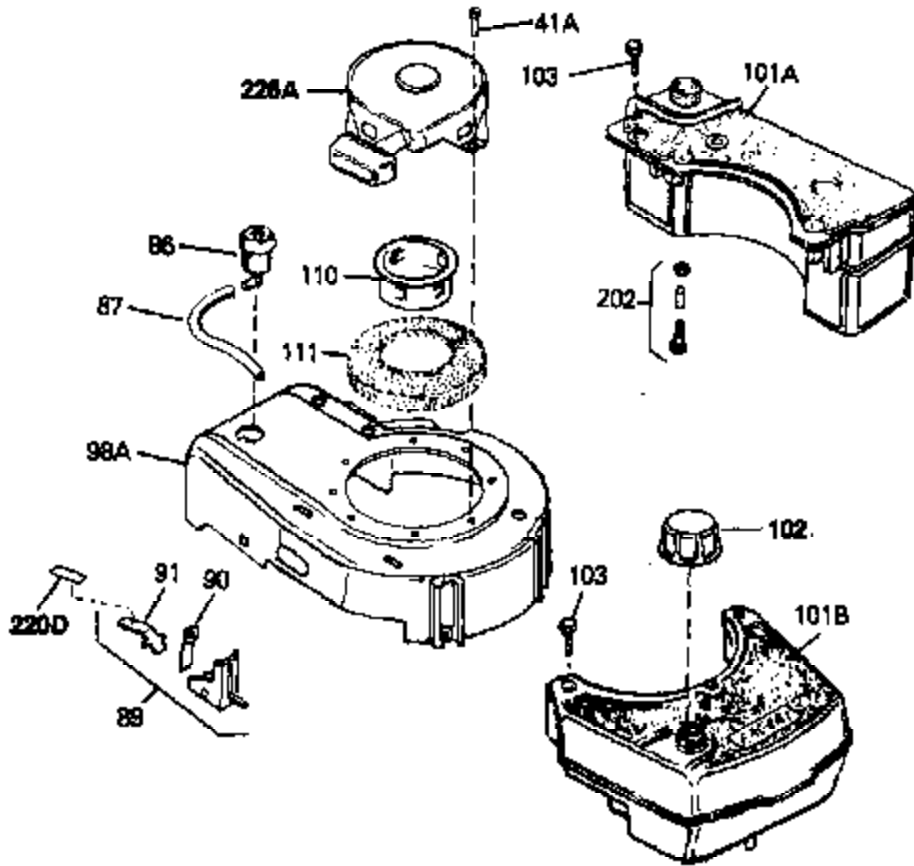

Ref #	Part Number	Qty	Description
69	650549	0	Screw
69A	650777	0	Screw, Slotted fil. hd. mach., 6-32 x 7/16
70	34337	0	Link, Governor spring
70A	34336	0	Link, Governor-to-throttle
71	31361	0	Spring, Governor
72	650774	0	Screw, Hex hd., 1/4-20 x 2-3/8
72	650795	0	Screw, Hex hd. cap, Sems, 1/4-20 x 2-5/16
72	650869	0	Screw, Hex hd., 1/4-20 x 2-3/4
72	792005	0	Screw, Hex hd., 1/4-20 x 2-1/2
73	27181B	0	Muffler
80	34432	0	Wire, Ground (Two female & one double male
81	26756	0	Gasket, Carburetor
82	29752	0	Nut
83	6201	0	Screw
92	28942	0	Screw
93	27793	0	Clip, Conduit
95	30200	0	Screw
96	33131A	0	Control Assy., Speed
97	610973	0	Terminal Assy.
98	34345	0	Housing, Blower
99	650831	0	Screw, Hex washer hd. Powerlok thread,
100	30200	0	Screw
101	32170A	0	Tank Assy., Fuel (White Poly) (1 qt.)
102	33032	0	Cap, Fuel filler (Red Plastic) (Spurt
104	26460	0	Clamp, Fuel line
105	29774	0	Line, Fuel (Braided 8.25")
105	30705	0	Line, Fuel (Braided 16")
105	30962	0	Line, Fuel (Braided 32")
105	34357	0	Line, Fuel (Epichlorohydrin 6-3/4")
106	650815	0	Washer, Belleville
107	650816	0	Nut, Flywheel
109	34113	0	Plug, Screen
121	34431	0	Lamination & Coil Assy.
121	730207	0	Magneto-to-Solid State Conversion Kit
136	650814	0	Screw, Hex hd. Sems, 10-24 x 1
137	611046A	0	Flywheel
154	34340	0	Element, Air cleaner (Poly)
155	34341A	0	Cover, Air cleaner (Black)
156	34339	0	Body, Air cleaner
157	650806	0	Screw, Hex washer hd. shoulder, 10-32 x 5/8
162	34338	0	Gasket, Air cleaner
220	34346	0	Decal, Instruction
220	550223	0	Decal, Name
220B	34363	0	Decal, Instruction
223	631021	0	Inlet Needle, Seat & Clip Assy.
224	632046A	0	Carburetor
226	590531	0	Starter, Side mount rewind
230	33238D	0	Gasket Set

Ref #	Part Number	Qty	Description
41A	0	0	Rivet, Pop (3/16" Dia.)
41A	650735	0	Screw
102	33032	0	Cap, Fuel filler (Red Plastic) (Spurt
157	650806	0	Screw, Hex washer hd. shoulder, 10-32 x 5/8
202	730194	0	Rope Guide Kit