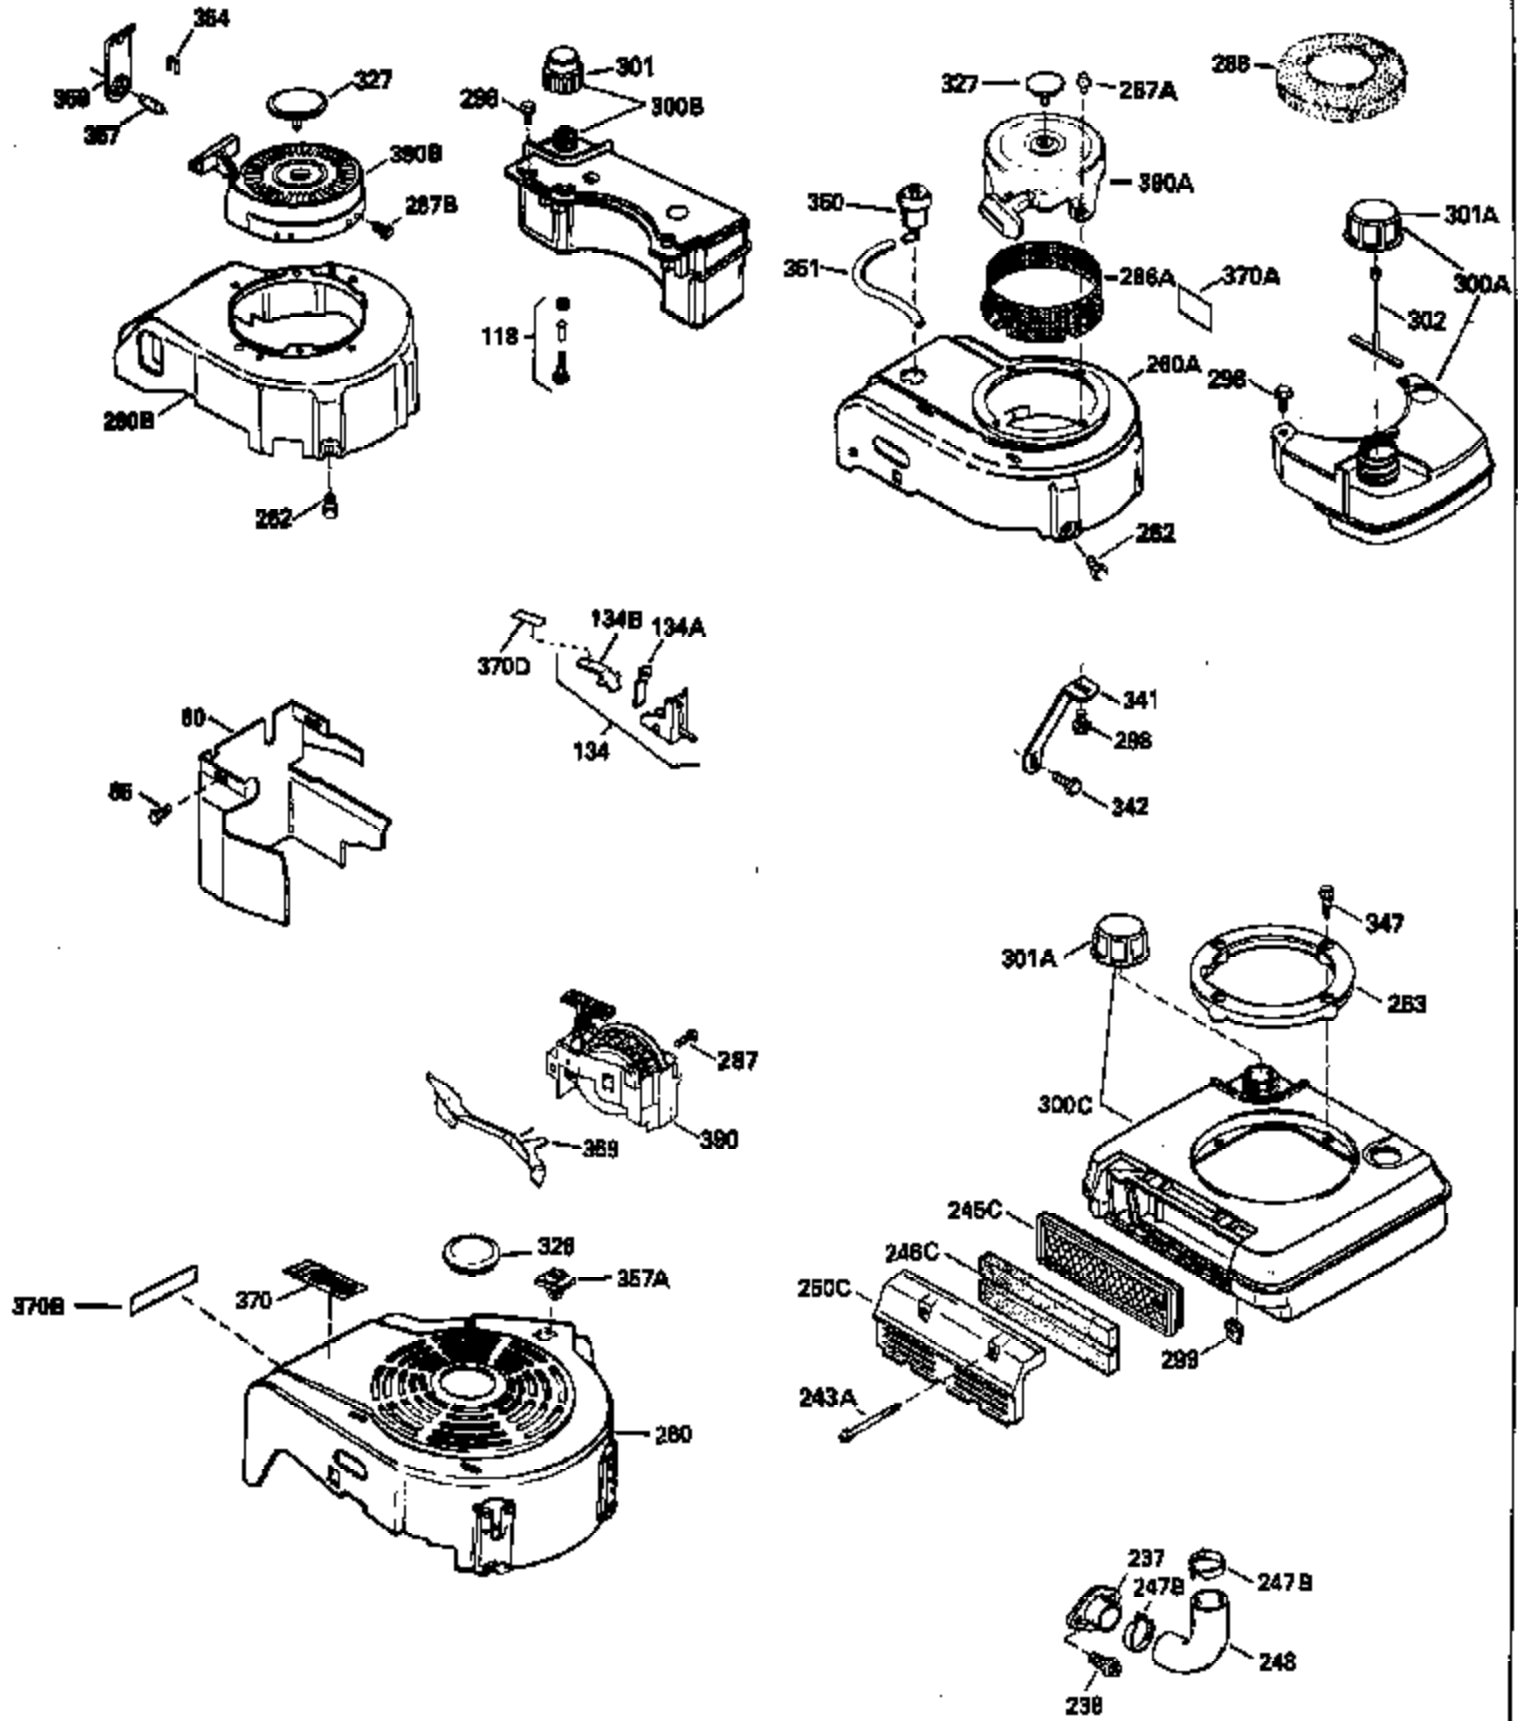

ILLUSTRATION SHOWS TYPICAL PARTS ONLY. ORDER BY PART NUMBER. PARTS NOT LISTED ARE SUPPLIED BY OEM.

Ref #	Part Number	Qty	Description
118	730194		Rope Guide Kit (Use as required with 34476 fuel tank)
238	650806		Screw, 10-32 x 5/8"
246C	35705		Filter, Pre-Air (Optional)
260	34932		Housing, Blower
262	650831		Screw, 1/4-20 x 15/32"
287	650802		Screw, 1/4-20 x 5/8"
287A	650735		Screw, 10-24 x 3/8" (Use as required)
287A			Pop Rivet, (3/16" Dia.)(Purchase locally)
301	33032		Fuel Cap
326	34113		Plug, Screen
370A	34346		Decal, Instruction
370B	34363		Decal, Instruction
390	590531		Side Mount Rewind Starter (Refer to Division 5, Section C, page 32 or Fiche 8, Grid G-8 for breakdown)