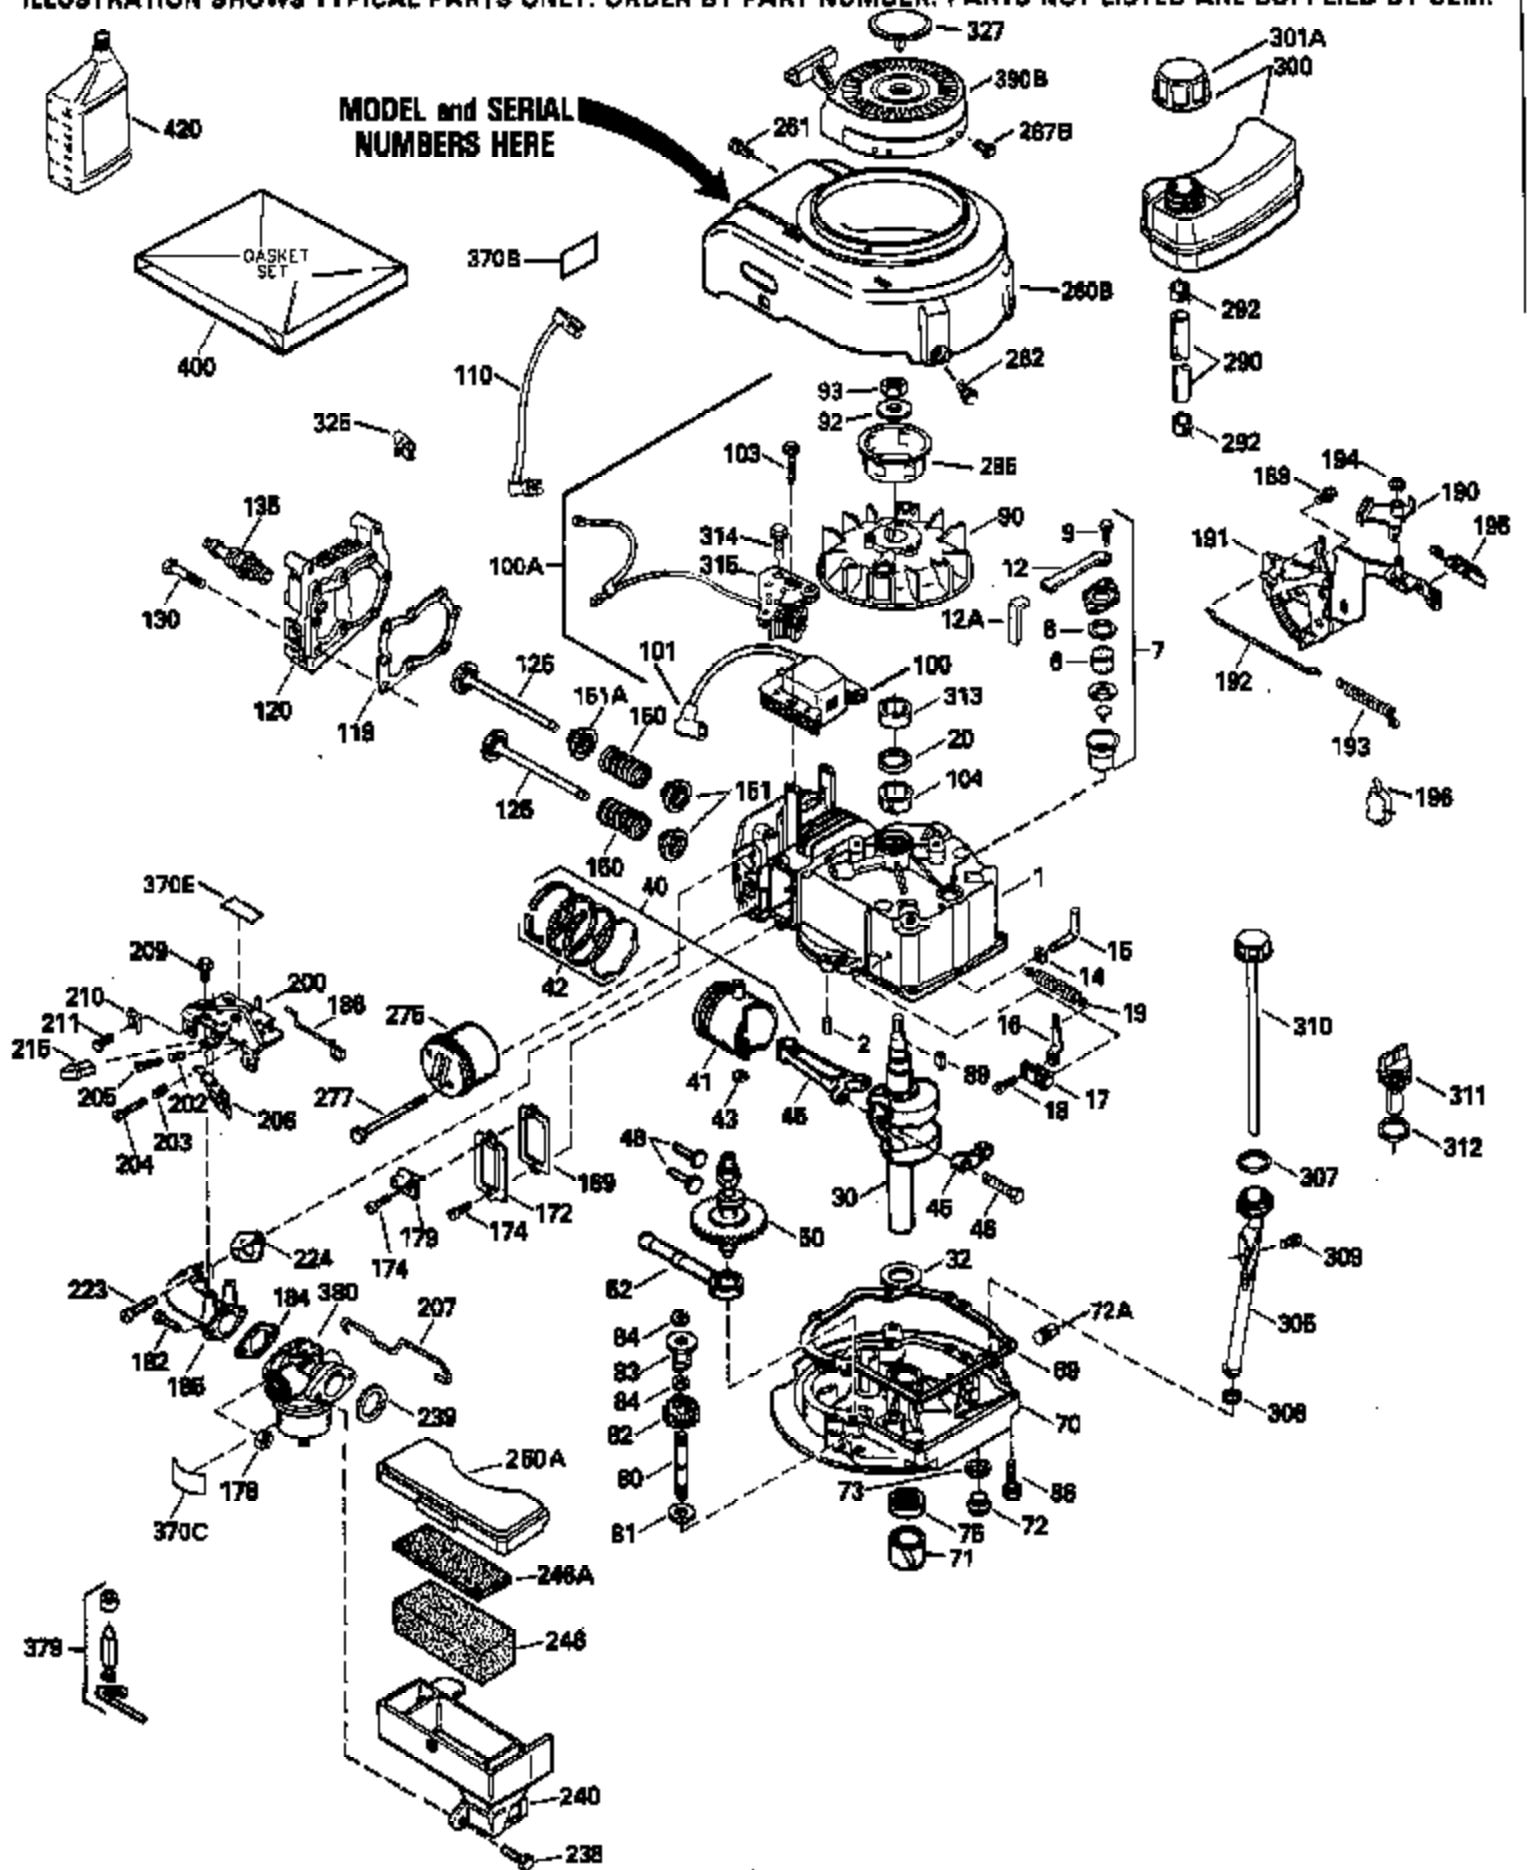

ILLUSTRATION SHOWS TYPICAL PARTS ONLY. ORDER BY PART NUMBER. PARTS NOT LISTED ARE SUPPLIED BY OEM.

Ref #	Part Number	Qty	Description
1	34472B		Cylinder Ass'y. (Incl. 2, 8, 9 & 20) (2-1/2")
2	26727		Pin, Dowel
6	33734		Element, Breather
7	34214A		Breather Ass'y. (Incl. 6, 8, 9, 12 & 12A)
8	33735		* Gasket, Breather
9	30200		Screw, 10-24 x 9/16"
12	33886		Tube, Breather
14	28277		Washer
15	30589		Rod, Governor (Incl. 14)
16	31383A		Lever, Governor
17	31335		Clamp, Governor lever
18	650548		Screw, 8-32 x 5/16"
19	31361		Spring, Extension
20	32600		Seal, Oil
30	34440		Crankshaft Ass'y.
40	34514		Piston, Pin & Ring Set (Std.) (2-1/2" Bore)
40	34515		Piston, Pin & Ring Set (.010" OS)
40	34516		Piston, Pin & Ring Set (.020" OS)
41	32538B		Piston & Pin Ass'y. (Incl. 43)(Std.)(2-1/2")
41	32548B		Piston & Pin Ass'y. (Incl. 43) (.010" OS)
41	32549B		Piston & Pin Ass'y. (Incl. 43) (.020" OS)
42	28986		Ring Set (Std.) (2-1/2" Bore)
42	28987		Ring Set (.010" OS)
42	28988		Ring Set (.020" OS)
43	20381		Ring, Piston pin retaining
45	30963B		Rod Assy., Connecting (Incl. 46)
46	32610A		Bolt, Connecting rod
48	27241		Lifter, Valve
50	33148A		Camshaft
52	29914		Oil Pump Assy.
69	35261		* Gasket, Mounting flange
70	30571A		Flange Ass'y. (Incl. 72, 73, 75, 80 & 311)
72	30572		Plug, Oil drain (Incl. 73)
73	28833		* Drain Plug Gasket (Not req. W/plastic plug)
75	26208		Seal, Oil
80	30574		Shaft, Governor
81	30590A		Washer, Flat
82	30591		Gear Assy., Governor (Incl. 81)
83	30588A		Spool, Governor
84	29193		Ring, Retaining
86	650488		Screw, 1/4-20 x 1-1/4"
89	610995		Flywheel Key
90	611046A		Flywheel
92	650815		Washer, Belleville
93	650816		Nut, Flywheel
100	34431		Solid State Ignition NOTE: Specs with this ignition system can still service individual components (points, condenser, etc.)See Div. 3, Sec. A, page TVS75 & TVS90 4,Reference numbers 122 thru 134. (This coil has been superseded to 730207 solid state conversion kit)
100	730207		Magneto-to-Solid State Conversion Kit (Includes solid state module, solid state flywheel key, and instructions.)(Use as required on external ignition engines only.)
101	610118		Cover, Spark plug
103	650814		Screw, Torx T-15, 10-24 x 1"
110	34432		Ground Wire
119	29953C		* Gasket, Cylinder head