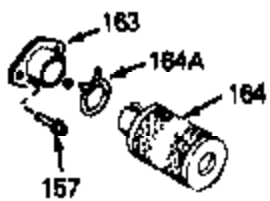

Ref #	Part Number	Qty	Description
41A	0	0	Rivet, Pop (3/16" Dia.)
41A	650735	0	Screw
89	34657	0	Footproof Spark Plug Stop Lever
90	34438	0	Spring, Stop switch
91	34439	0	Clip, Stop switch
98A	34793	0	Housing, Blower (5.56 dia. starter mtg. bolt
102	33032	0	Cap, Fuel filler (Red Plastic) (Spurt
110	34449	0	Hub, Starter
111	590417	0	Screen, Starter cup
157	650806	0	Screw, Hex washer hd. shoulder, 10-32 x 5/8
202	730194	0	Rope Guide Kit
220D	34407	0	Decal, Stop control (Bilingual)
226A	590420	0	Starter, Rewind