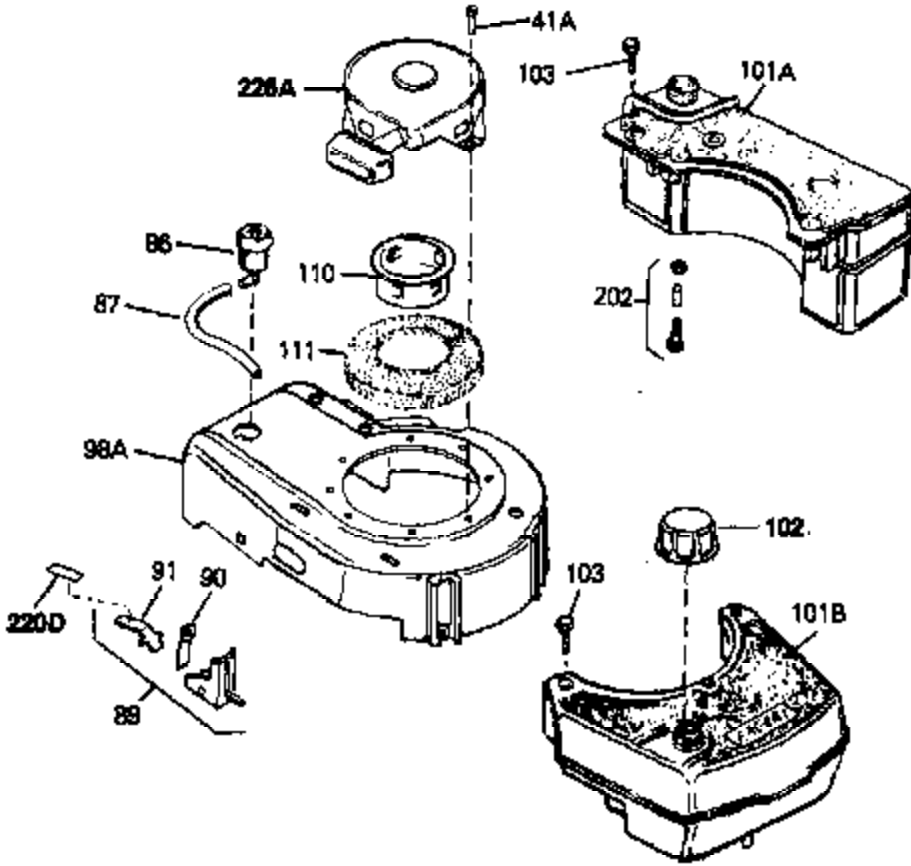

Ref #	Part Number	Qty	Description
41A	0	0	Rivet, Pop (3/16" Dia.)
41A	650735	0	Screw
89	34657	0	Footproof Spark Plug Stop Lever
90	34438	0	Spring, Stop switch
91	34439	0	Clip, Stop switch
98A	34793	0	Housing, Blower (5.56 dia. starter mtg. bolt
102	33032	0	Cap, Fuel filler (Red Plastic) (Spurt
110	34449	0	Hub, Starter
111	590417	0	Screen, Starter cup
157	650806	0	Screw, Hex washer hd. shoulder, 10-32 x 5/8
202	730194	0	Rope Guide Kit
220D	34407	0	Decal, Stop control (Bilingual)
226A	590420	0	Starter, Rewind

Ref #	Part Number	Qty	Description
45	650489	0	Screw
61	31384A	0	Pipe, Intake
67	33086	0	Lever, Speed adj.
70	32653	0	Link, Governor spring
71	31361	0	Spring, Governor
72A	30063	0	Screw
72	650774	0	Screw, Hex hd., 1/4-20 x 2-3/8
72	650795	0	Screw, Hex hd. cap, Sems, 1/4-20 x 2-5/16
72	650869	0	Screw, Hex hd., 1/4-20 x 2-3/4
72	792005	0	Screw, Hex hd., 1/4-20 x 2-1/2
76	26754A	0	Gasket, Exhaust
77	730162	0	Kit, Muffler Adapter
83	6201	0	Screw
97	610973	0	Terminal Assy.
108	33876	0	Gasket, Stator
122	30551	0	Spring, Breaker box dust cover
123	610947	0	Cover, Breaker box dust
124	610955	0	Gasket, Dust cover
125	30992	0	Cam, Breaker
126	30547A	0	Contact Assy., Breaker
127	610385	0	Washer, Terminal
128	610408	0	Nut, Terminal
129	29181	0	Screw & Washer Assy., Breaker
130	610593	0	Screw, Condenser fastening
131	33356	0	Terminal, Ground
132	30548B	0	Condenser
133	611006	0	Stator Plate Assy.
134	30549	0	Felt, Cam wiper
152	34282	0	"O" Ring (.612 I.D. x .812 O.D. x .103