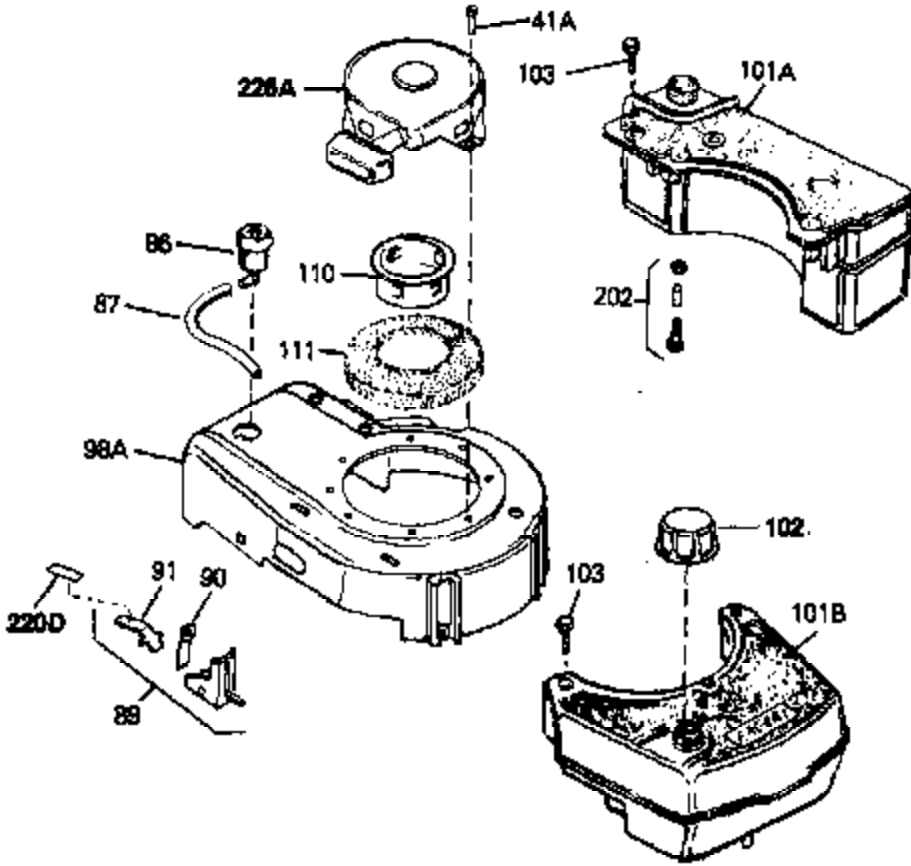

Ref #	Part Number	Qty	Description
69A	650777	0	Screw, Slotted fil. hd. mach., 6-32 x 7/16
69	650549	0	Screw
70A	34336	0	Link, Governor-to-throttle
70	34337	0	Link, Governor spring
71	31361	0	Spring, Governor
72	650774	0	Screw, Hex hd., 1/4-20 x 2-3/8
72	650795	0	Screw, Hex hd. cap, Sems, 1/4-20 x 2-5/16
72	650869	0	Screw, Hex hd., 1/4-20 x 2-3/4
72	792005	0	Screw, Hex hd., 1/4-20 x 2-1/2
80	34486	0	Wire Harness Assy.
81	26756	0	Gasket, Carburetor
82	29752	0	Nut
83	6201	0	Screw
92	28942	0	Screw
93	27793	0	Clip, Conduit
95	30200	0	Screw
96	33131A	0	Control Assy., Speed
97	610973	0	Terminal Assy.
98	34475	0	Housing, Blower
99	650831	0	Screw, Hex washer hd. Powerlok thread,
100	30200	0	Screw
102	33032	0	Cap, Fuel filler (Red Plastic) (Spurt
104	26460	0	Clamp, Fuel line
105	29774	0	Line, Fuel (Braided 8.25")
105	30705	0	Line, Fuel (Braided 16")
105	30962	0	Line, Fuel (Braided 32")
105	34357	0	Line, Fuel (Epichlorohydrin 6-3/4")
106	650815	0	Washer, Belleville
107	650816	0	Nut, Flywheel
109	34113	0	Plug, Screen
121	34431	0	Lamination & Coil Assy.
121	730207	0	Magneto-to-Solid State Conversion Kit
136	650814	0	Screw, Hex hd. Sems, 10-24 x 1
137	611046A	0	Flywheel
154	34340	0	Element, Air cleaner (Poly)
155	34341A	0	Cover, Air cleaner (Black)
156	34339	0	Body, Air cleaner
157	650806	0	Screw, Hex washer hd. shoulder, 10-32 x 5/8
162	34338	0	Gasket, Air cleaner
220B	34363	0	Decal, Instruction
220	34304	0	Decal, "Cubic Inch"
220	34346	0	Decal, Instruction
220	550223	0	Decal, Name
223	631021	0	Inlet Needle, Seat & Clip Assy.
224	632098	0	Carburetor
226	590531	0	Starter, Side mount rewind
230	33238D	0	Gasket Set

Ref #	Part Number	Qty	Description
41A	0	0	Rivet, Pop (3/16" Dia.)
41A	650735	0	Screw
101B	34114C	0	Tank, Fuel (1.7 qt.) (White Poly)
102	33032	0	Cap, Fuel filler (Red Plastic) (Spurt
103	28763	0	Screw, Hex washer hd. thread-forming, 10-24
157	650806	0	Screw, Hex washer hd. shoulder, 10-32 x 5/8
202	730194	0	Rope Guide Kit