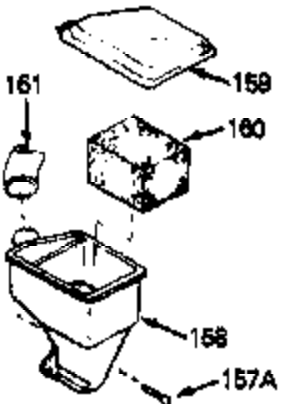

Ref #	Part Number	Qty	Description
68A	31342	0	Spring, Compression
69	650549	0	Screw
70A	34336	0	Link, Governor-to-throttle
70	34358	0	Link, Governor spring
71	31361	0	Spring, Governor
72	650774	0	Screw, Hex hd., 1/4-20 x 2-3/8
72	650795	0	Screw, Hex hd. cap, Sems, 1/4-20 x 2-5/16
72	650869	0	Screw, Hex hd., 1/4-20 x 2-3/4
72	792005	0	Screw, Hex hd., 1/4-20 x 2-1/2
73	27181B	0	Muffler
80	34432	0	Wire, Ground (Two female & one double male)
81	26756	0	Gasket, Carburetor
82	29752	0	Nut
83	6201	0	Screw
92	28942	0	Screw
93	27793	0	Clip, Conduit
95	30200	0	Screw
96	32181A	0	Control Assy., Speed
97	610973	0	Terminal Assy.
99	650831	0	Screw, Hex washer hd. Powerlok thread,
100	30200	0	Screw
102	33032	0	Cap, Fuel filler (Red Plastic) (Spurt
104	26460	0	Clamp, Fuel line
105A	31400	0	Line, Fuel (3-3/8" Metal)
105	29774	0	Line, Fuel (Braided 8.25")
105	30705	0	Line, Fuel (Braided 16")
105	30962	0	Line, Fuel (Braided 32")
105	34357	0	Line, Fuel (Epichlorohydrin 6-3/4")
106	650815	0	Washer, Belleville
107	650816	0	Nut, Flywheel
121	34431	0	Lamination & Coil Assy.
121	730207	0	Magneto-to-Solid State Conversion Kit
136	650814	0	Screw, Hex hd. Sems, 10-24 x 1
137	611046A	0	Flywheel
147	27625	0	Plug, Oil filler
148	29673	0	Gasket, Filler plug
157	28820	0	Screw
162	27272A	0	Gasket, Air cleaner
220	34346	0	Decal, Instruction
220	550223	0	Decal, Name
223	631021	0	Inlet Needle, Seat & Clip Assy.
224	630987A	0	Carburetor
230	33238D	0	Gasket Set