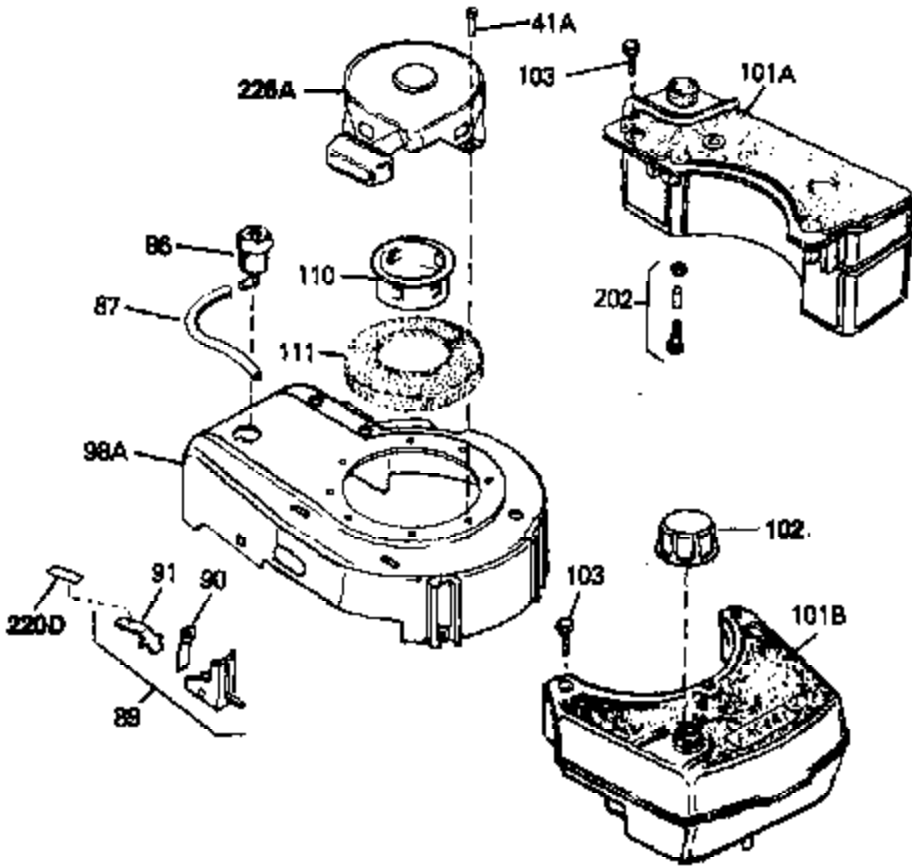

Ref #	Part Number	Qty	Description
68A	31342	0	Spring, Compression
69	650549	0	Screw
70A	34336	0	Link, Governor-to-throttle
70	34358	0	Link, Governor spring
71	31361	0	Spring, Governor
72	650774	0	Screw, Hex hd., 1/4-20 x 2-3/8
72	650795	0	Screw, Hex hd. cap, Sems, 1/4-20 x 2-5/16
72	650869	0	Screw, Hex hd., 1/4-20 x 2-3/4
72	792005	0	Screw, Hex hd., 1/4-20 x 2-1/2
73	27181B	0	Muffler
80	34432	0	Wire, Ground (Two female & one double male)
81	26756	0	Gasket, Carburetor
82	29752	0	Nut
83	6201	0	Screw
92	28942	0	Screw
93	27793	0	Clip, Conduit
95	30200	0	Screw
96	32181A	0	Control Assy., Speed
97	610973	0	Terminal Assy.
99	650831	0	Screw, Hex washer hd. Powerlok thread,
100	30200	0	Screw
102	33032	0	Cap, Fuel filler (Red Plastic) (Spurt
104	26460	0	Clamp, Fuel line
105A	31400	0	Line, Fuel (3-3/8" Metal)
105	29774	0	Line, Fuel (Braided 8.25")
105	30705	0	Line, Fuel (Braided 16")
105	30962	0	Line, Fuel (Braided 32")
105	34357	0	Line, Fuel (Epichlorohydrin 6-3/4")
106	650815	0	Washer, Belleville
107	650816	0	Nut, Flywheel
121	34431	0	Lamination & Coil Assy.
121	730207	0	Magneto-to-Solid State Conversion Kit
136	650814	0	Screw, Hex hd. Sems, 10-24 x 1
137	611046A	0	Flywheel
147	27625	0	Plug, Oil filler
148	29673	0	Gasket, Filler plug
157	28820	0	Screw
162	27272A	0	Gasket, Air cleaner
220	34346	0	Decal, Instruction
220	550223	0	Decal, Name
223	631021	0	Inlet Needle, Seat & Clip Assy.
224	630987A	0	Carburetor
230	33238D	0	Gasket Set