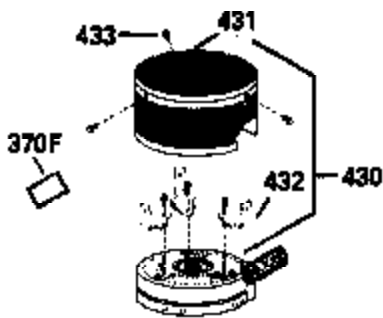

Ref #	Part Number	Qty	Description
210	27793		Clip, Conduit
211	28942		Screw, 10-32 x 3/8"
274	26754A		* Gasket, Exhaust (Use as required)
275E	30911		Muffler
277A	30063		Screw, 1/4-20 x 1/2" (Use as required)
370F	34387		Decal, Instruction (Optional)
415	730162		Muffler Adap.Kit(Incl.274,277A)(Use a s req.)
430	730574		Debris Screen Kit (Incl. 370F,431-433)(Opt.)
431	35596		Screen, Debris (Optional)
432	35597		Bracket, Debris screen (Optional)
433	650910		Screw, 8-32 x 1/4" (Optional)