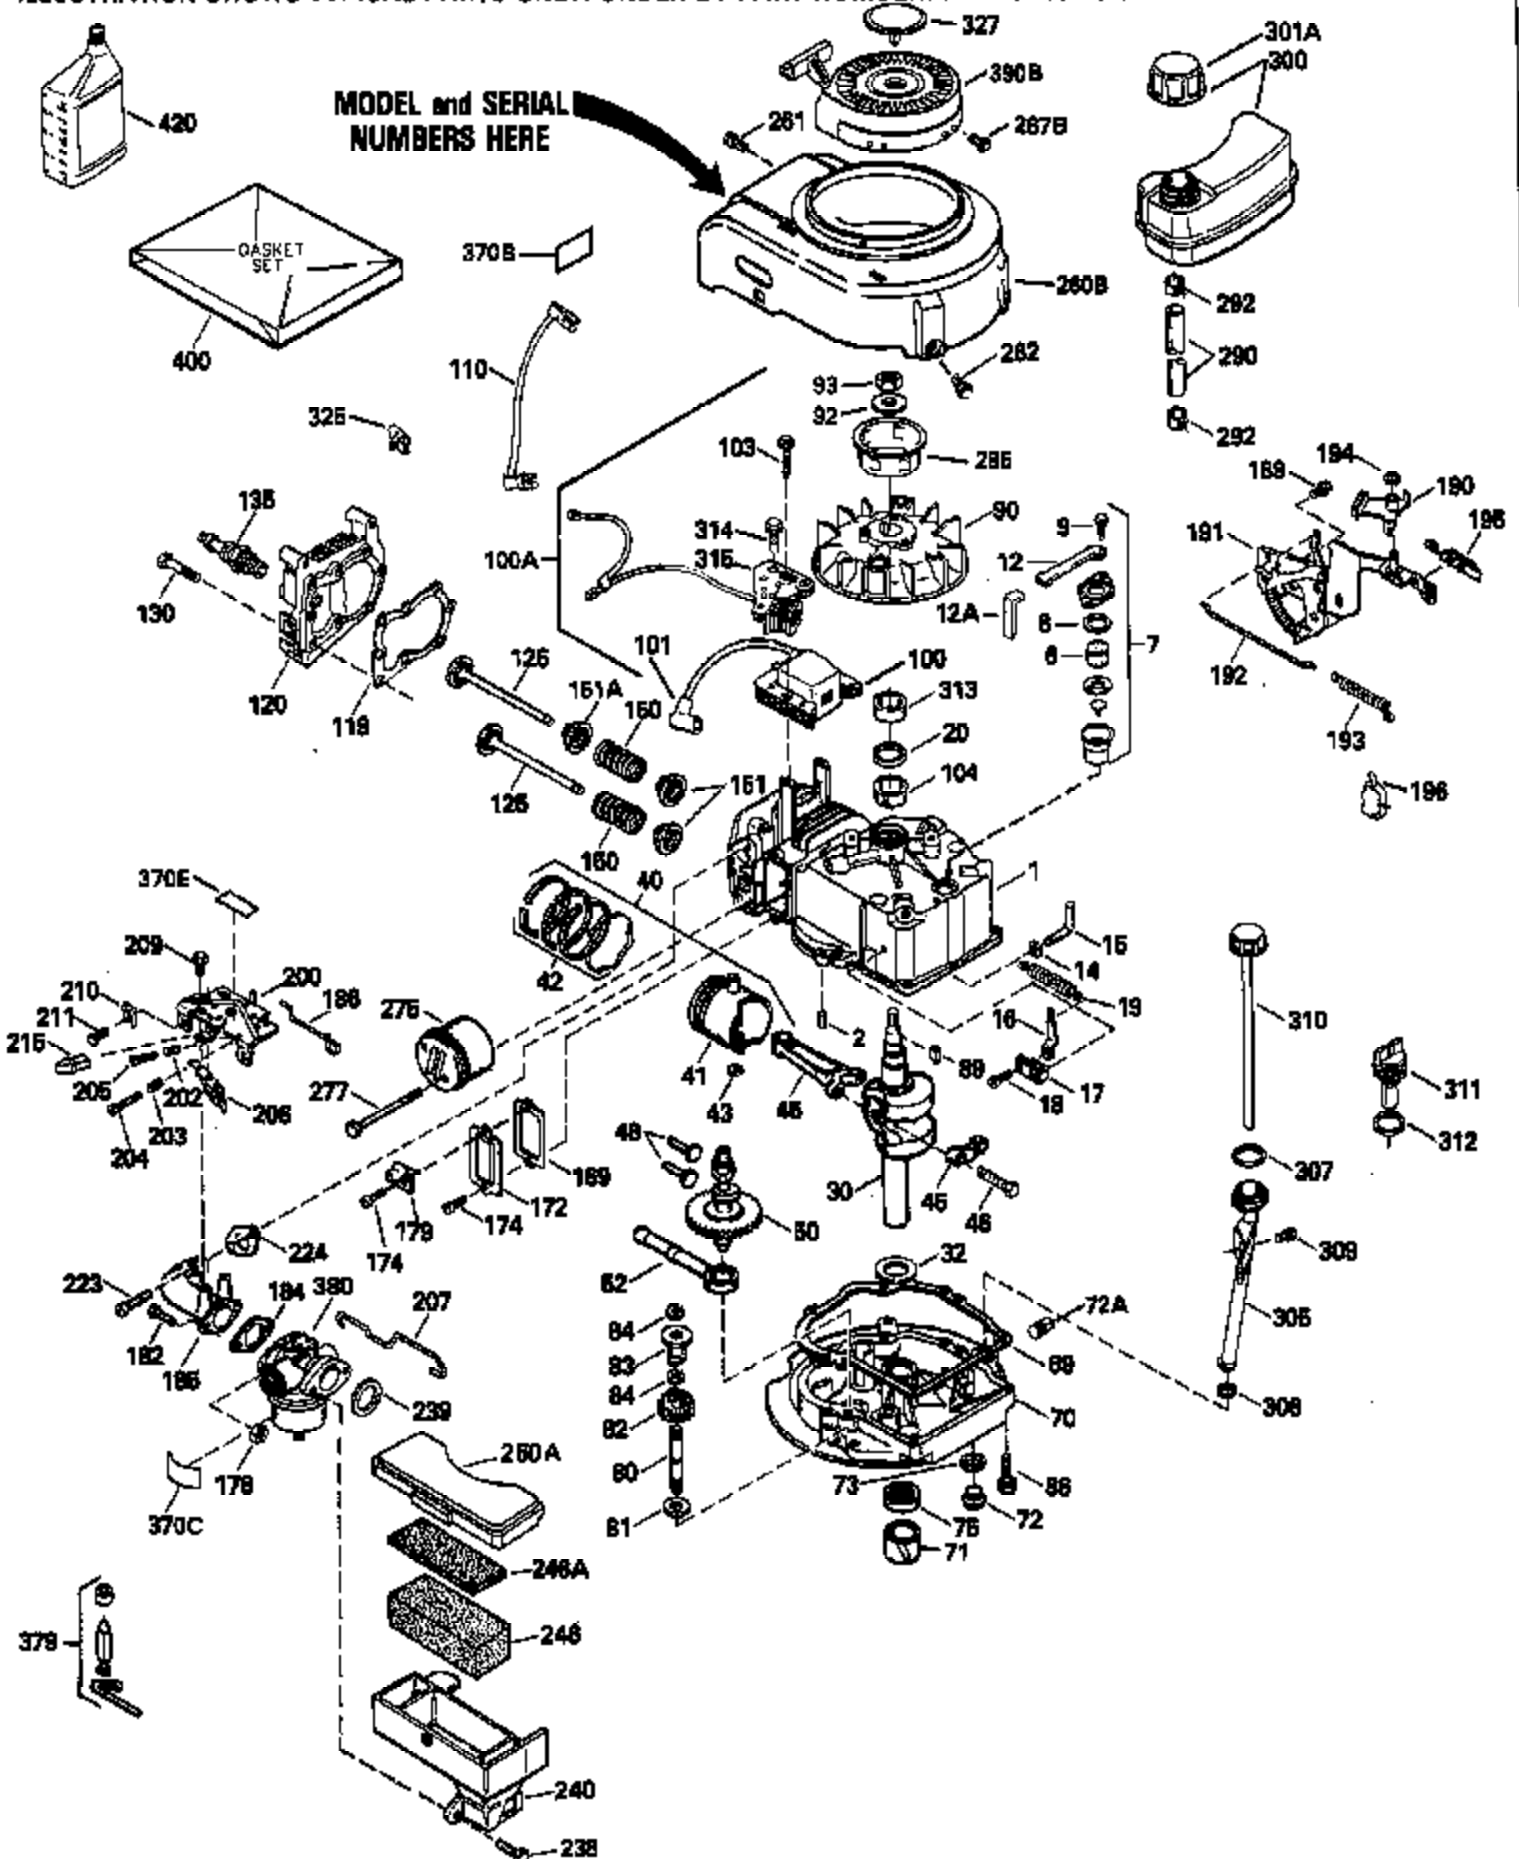

ILLUSTRATION SHOWS TYPICAL PARTS ONLY. ORDER BY PART NUMBER. PARTS NOT LISTED ARE SUPPLIED BY OEM.

Ref #	Part Number	Qty	Description
1	34975		Cylinder Ass'y. (Incl. 2, 8, 9 & 20) (2-1/2")
2	26727		Pin, Dowel
6	33734		Element, Breather
7	34214A		Breather Ass'y. (Incl. 6, 8, 9, 12 & 12A)
8	33735		* Gasket, Breather
9	30200		Screw, 10-24 x 9/16"
12	33886		Tube, Breather
14	28277		Washer
15	30589		Rod, Governor (Incl. 14)
16	31383A		Lever, Governor
17	31335		Clamp, Governor lever
18	650548		Screw, 8-32 x 5/16"
19	31361		Spring, Extension
20	32600		Seal, Oil
30	34467		Crankshaft Ass'y.
40	34514		Piston, Pin & Ring Set (Std.) (2-1/2" Bore)
40	34515		Piston, Pin & Ring Set (.010" OS)
40	34516		Piston, Pin & Ring Set (.020" OS)
41	32538B		Piston & Pin Ass'y. (Incl. 43)(Std.)(2-1/2")
41	32548B		Piston & Pin Ass'y. (Incl. 43) (.010" OS)
41	32549B		Piston & Pin Ass'y. (Incl. 43) (.020" OS)
42	28986		Ring Set (Std.) (2-1/2" Bore)
42	28987		Ring Set (.010" OS)
42	28988		Ring Set (.020" OS)
43	20381		Ring, Piston pin retaining
45	30963B		Rod Assy., Connecting (Incl. 46)
46	32610A		Bolt, Connecting rod
48	27241		Lifter, Valve
50	33148A		Camshaft
52	29914		Oil Pump Assy.
69	35261		* Gasket, Mounting flange
70	35651B		Mounting Flange (Incl. 72, 72A, 73, 7 5 & 80)
72	30572		Plug, Oil drain (Incl. 73)
73	28833		* Drain Plug Gasket (Not req. W/plastic plug)
75	26208		Seal, Oil
80	30574		Shaft, Governor
81	30590A		Washer, Flat
82	30591		Gear Assy., Governor (Incl. 81)
83	30588A		Spool, Governor
84	29193		Ring, Retaining
86	650488		Screw, 1/4-20 x 1-1/4"
89	610995		Flywheel Key
90	611046A		Flywheel
92	650815		Washer, Belleville
93	650816		Nut, Flywheel
100	34431		Solid State Ignition NOTE: Specs with this ignition system can still service individual components (points, condenser, etc.)See Div. 3, Sec. A, page TVS75 & TVS90 4,Reference numbers 122 thru 134. (This coil has been superseded to 730207 solid state conversion kit)
100	730207		Magneto-to-Solid State Conversion Kit (Includes solid state module, solid state flywheel key, and instructions.)(Use as required on external ignition engines only.)
101	610118		Cover, Spark plug
103	650814		Screw, Torx T-15, 10-24 x 1"
110	34432		Ground Wire
119	29953C		* Gasket, Cylinder head