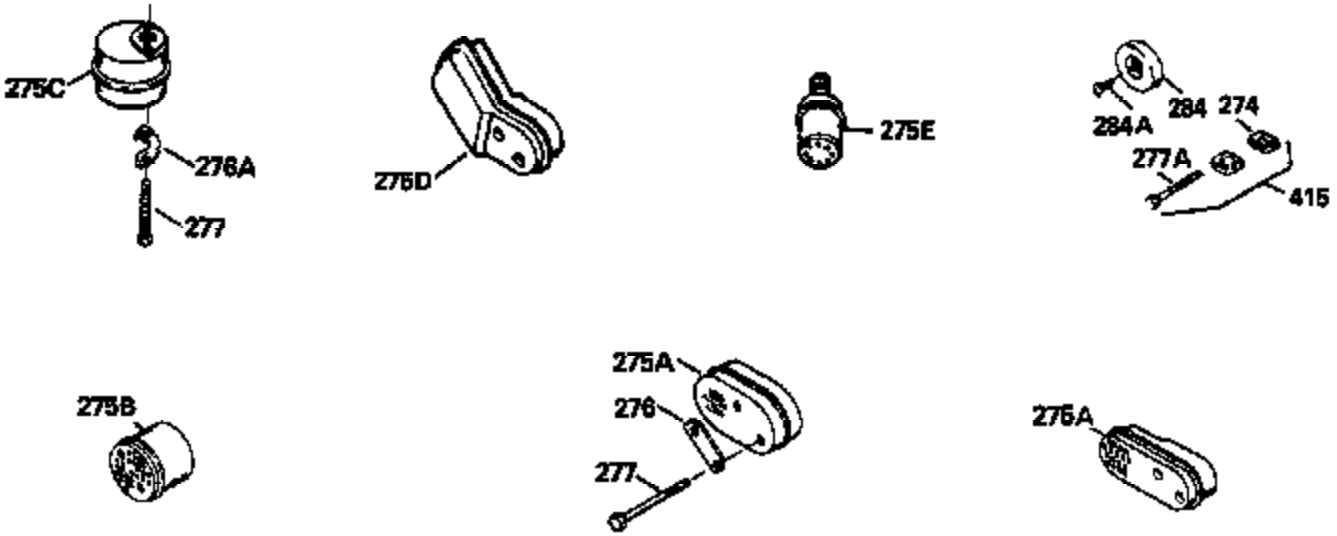

Ref #	Part Number	Qty	Description
210	27793		Clip, Conduit
211	28942		Screw, 10-32 x 3/8"
274	26754A		* Gasket, Exhaust (Use as required)
275E	30911		Muffler
277A	30063		Screw, 1/4-20 x 1/2" (Use as required)
370F	34387		Decal, Instruction (Optional)
415	730162		Muffler Adap.Kit(Incl.274,277A)(Use a s req.)
430	730574		Debris Screen Kit (Incl. 370F,431-433)(Opt.)
431	35596		Screen, Debris (Optional)
432	35597		Bracket, Debris screen (Optional)
433	650910		Screw, 8-32 x 1/4" (Optional)