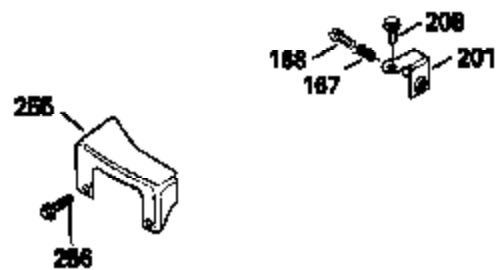

Ref #	Part Number	Qty	Description
19	31361		Spring, Extension
69	35261		* Gasket, Mounting flange
167	32924		Spring, Speed adjusting screw
168	650688		Screw, 10-32 x 1"
182	6201		Screw, 1/4-28 x 7/8"
185	31384A		Pipe, Intake (Incl. 224)
186	34358		Link, Governor spring
201	33150		Bracket, Over ride control
209	30200		Screw, 10-24 x 9/16"
223	650451		Screw, 1/4-20 x 1"
238	650806		Screw, 10-32 x 5/8"
246B	35435		Filter, Pre-Air (Use as required)