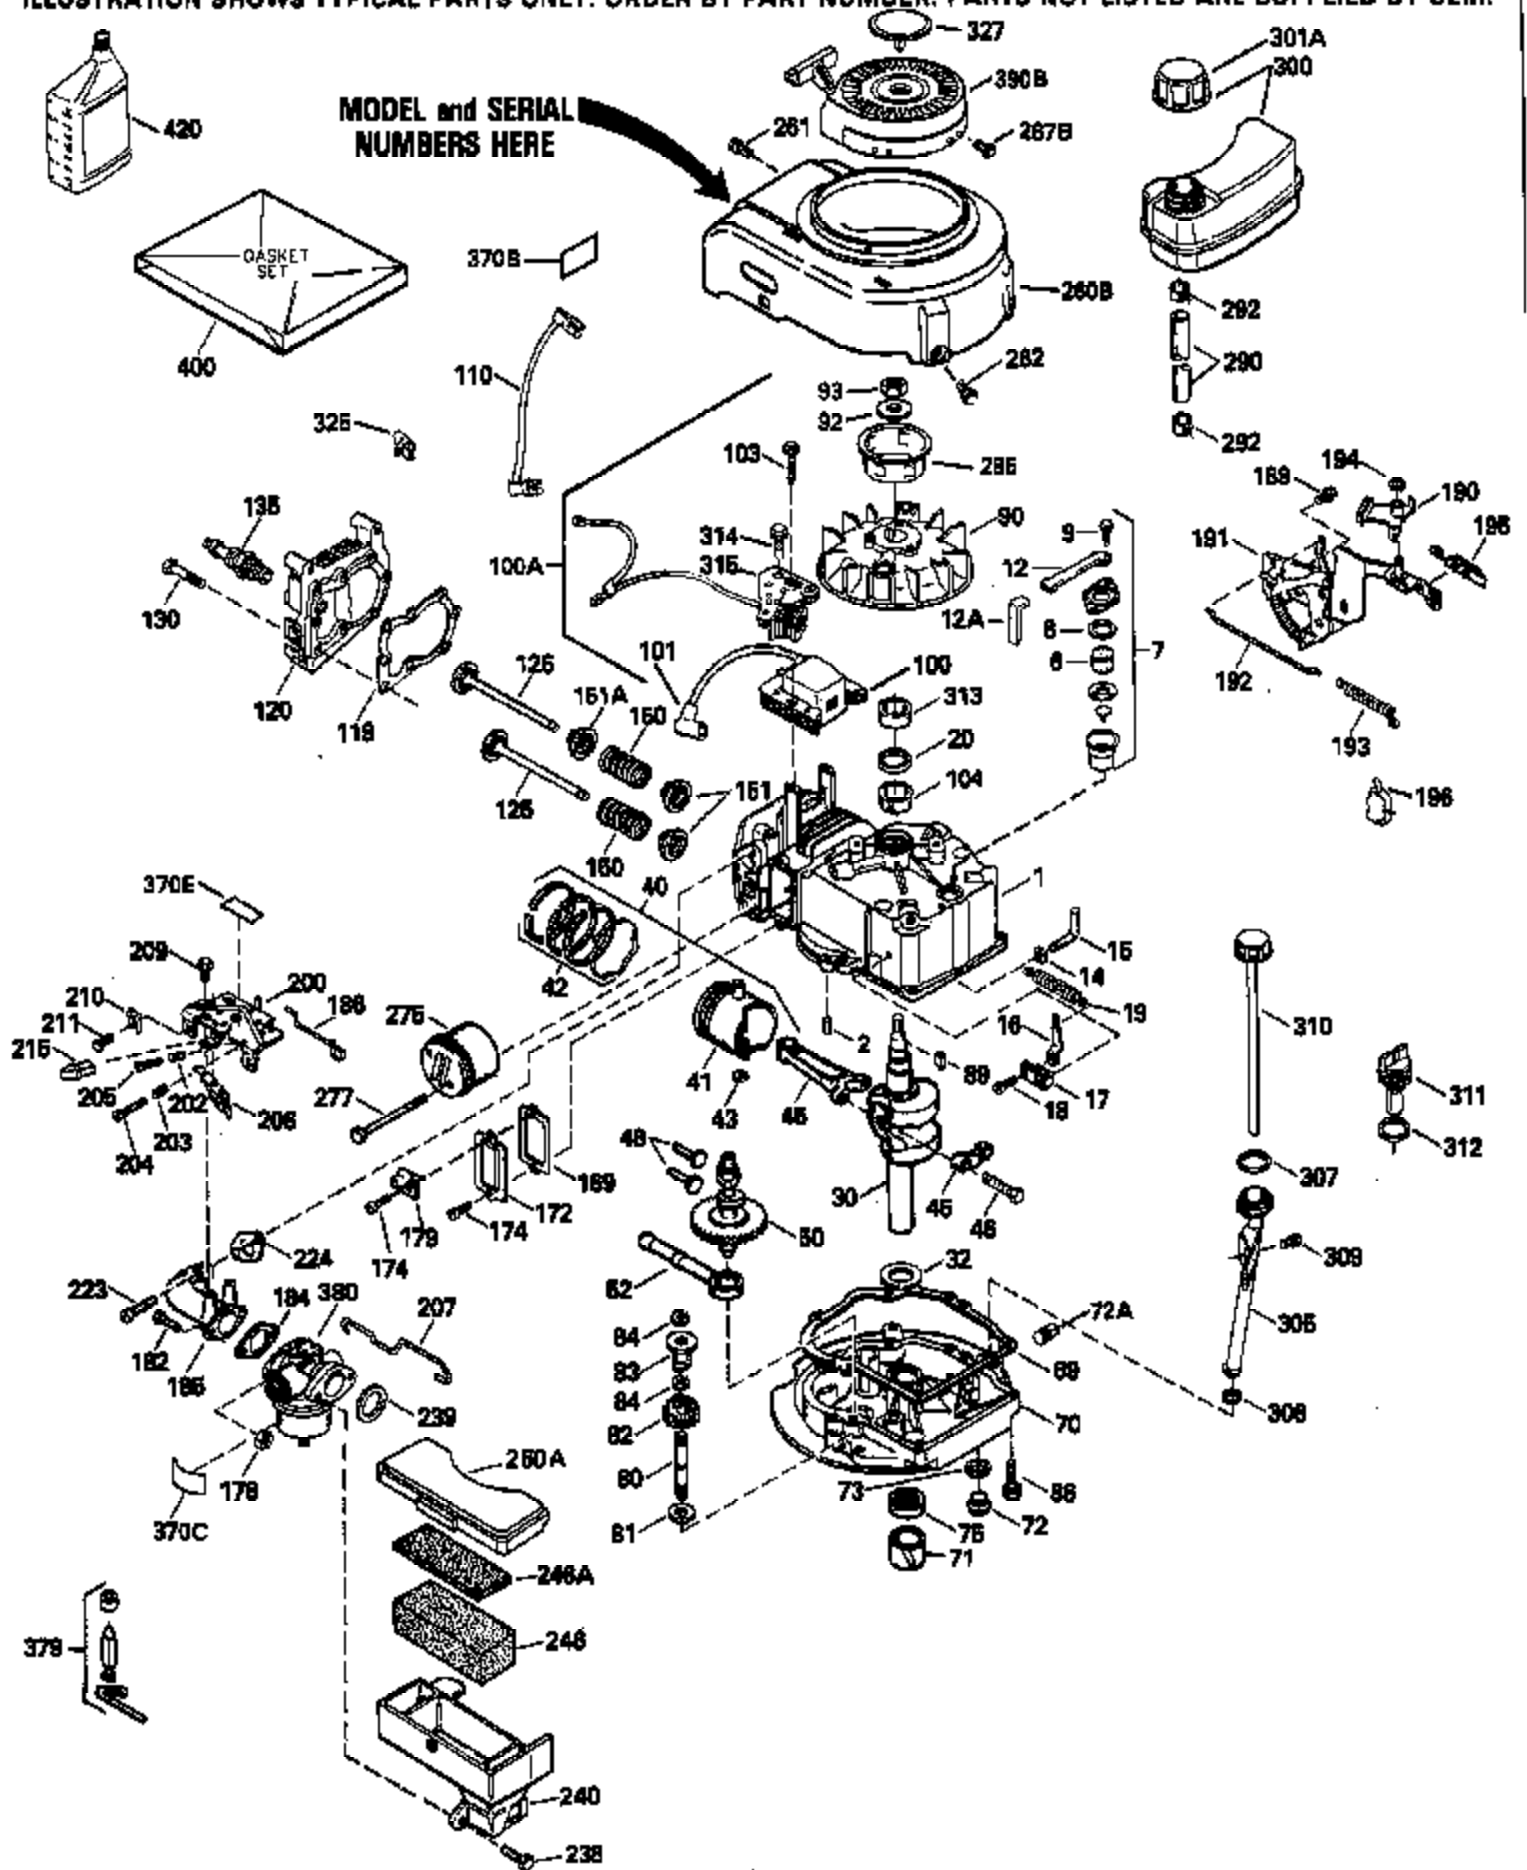

ILLUSTRATION SHOWS TYPICAL PARTS ONLY. ORDER BY PART NUMBER. PARTS NOT LISTED ARE SUPPLIED BY OEM.

Ref #	Part Number	Qty	Description
1	34472B		Cylinder Ass'y. (Incl. 2, 8, 9 & 20) (2-1/2")
2	26727		Pin, Dowel
6	33734		Element, Breather
7	34214A		Breather Ass'y. (Incl. 6, 8, 9, 12 & 12A)
8	33735		* Gasket, Breather
9	30200		Screw, 10-24 x 9/16"
12	33886		Tube, Breather
14	28277		Washer
15	30589		Rod, Governor (Incl. 14)
16	31383A		Lever, Governor
17	31335		Clamp, Governor lever
18	650548		Screw, 8-32 x 5/16"
19	31361		Spring, Extension
20	32600		Seal, Oil
30	34467		Crankshaft Ass'y.
40	34514		Piston, Pin & Ring Set (Std.) (2-1/2" Bore)
40	34515		Piston, Pin & Ring Set (.010" OS)
40	34516		Piston, Pin & Ring Set (.020" OS)
41	32538B		Piston & Pin Ass'y. (Incl. 43)(Std.)(2-1/2")
41	32548B		Piston & Pin Ass'y. (Incl. 43) (.010" OS)
41	32549B		Piston & Pin Ass'y. (Incl. 43) (.020" OS)
42	28986		Ring Set (Std.) (2-1/2" Bore)
42	28987		Ring Set (.010" OS)
42	28988		Ring Set (.020" OS)
43	20381		Ring, Piston pin retaining
45	30963B		Rod Assy., Connecting (Incl. 46)
46	32610A		Bolt, Connecting rod
48	27241		Lifter, Valve
50	33148A		Camshaft
52	29914		Oil Pump Assy.
69	35261		* Gasket, Mounting flange
70	35651B		Mounting Flange (Incl. 72, 72A, 73, 7 5 & 80)
72	30572		Plug, Oil drain (Incl. 73)
73	28833		* Drain Plug Gasket (Not req. W/plastic plug)
75	26208		Seal, Oil
80	30574		Shaft, Governor
81	30590A		Washer, Flat
82	30591		Gear Assy., Governor (Incl. 81)
83	30588A		Spool, Governor
84	29193		Ring, Retaining
86	650488		Screw, 1/4-20 x 1-1/4"
89	610995		Flywheel Key
90	611046A		Flywheel
92	650815		Washer, Belleville
93	650816		Nut, Flywheel
100	34431		Solid State Ignition NOTE: Specs with this ignition system can still service individual components (points, condenser, etc.)See Div. 3, Sec. A, page TVS75 & TVS90 4,Reference numbers 122 thru 134. (This coil has been superseded to 730207 solid state conversion kit)
100	730207		Magneto-to-Solid State Conversion Kit (Includes solid state module, solid state flywheel key, and instructions.)(Use as required on external ignition engines only.)
101	610118		Cover, Spark plug
103	650814		Screw, Torx T-15, 10-24 x 1"
110	34432		Ground Wire
119	29953C		* Gasket, Cylinder head