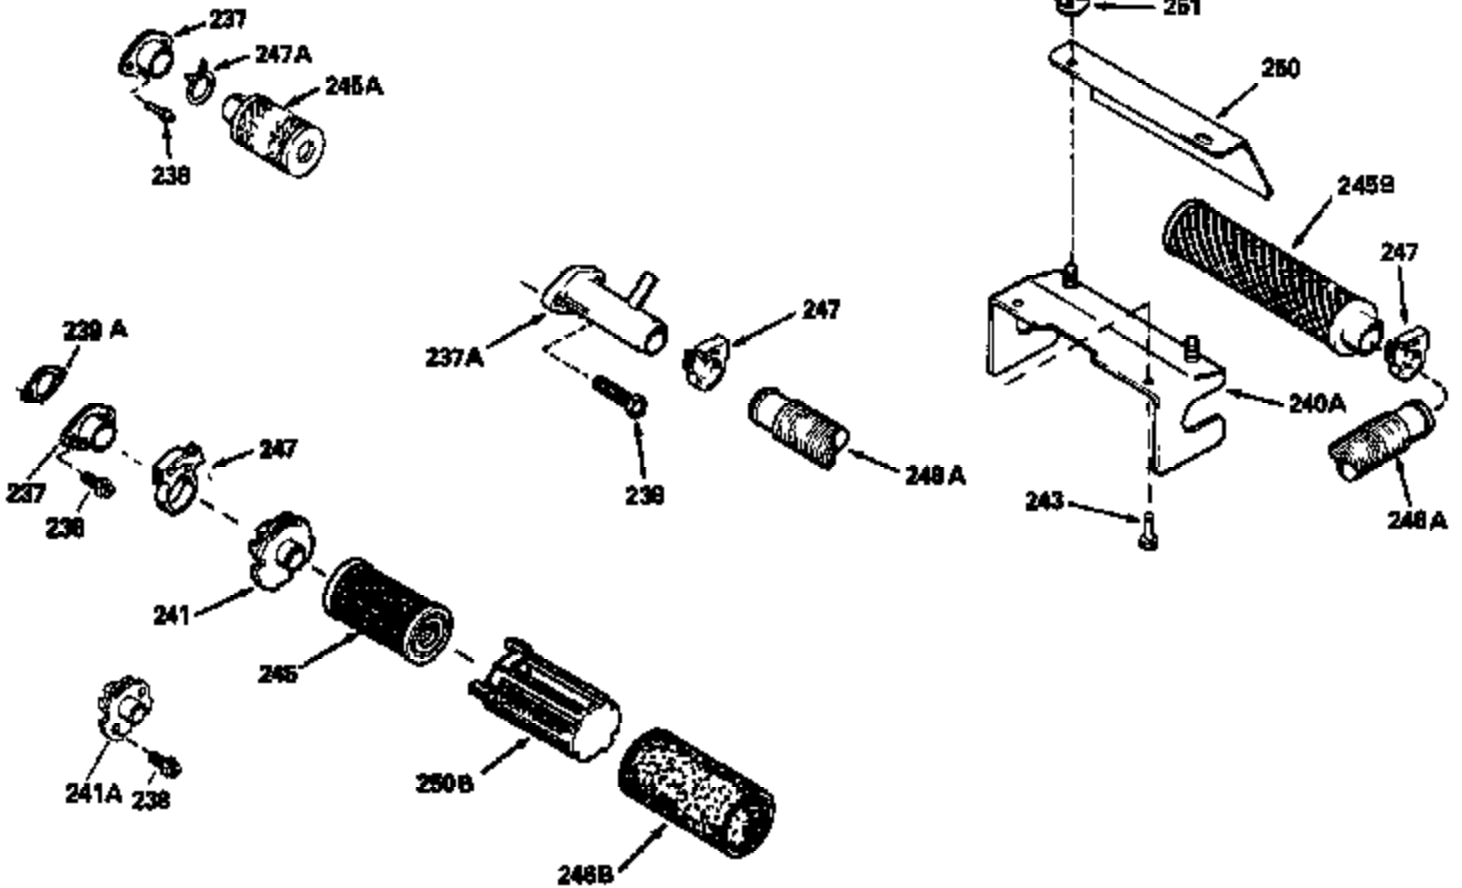

Ref #	Part Number	Qty	Description
19	31361		Spring, Extension
69	35261		* Gasket, Mounting flange
167	32924		Spring, Speed adjusting screw
168	650688		Screw, 10-32 x 1"
182	6201		Screw, 1/4-28 x 7/8"
185	31384A		Pipe, Intake (Incl. 224)
186	34358		Link, Governor spring
201	33150		Bracket, Over ride control
209	30200		Screw, 10-24 x 9/16"
223	650451		Screw, 1/4-20 x 1"
238	650806		Screw, 10-32 x 5/8"
246B	35435		Filter, Pre-Air (Use as required)