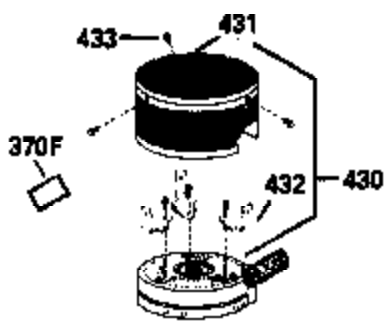

Ref #	Part Number	Qty	Description
210	27793		Clip, Conduit
211	28942		Screw, 10-32 x 3/8"
274	26754A		* Gasket, Exhaust (Use as required)
274	30081A		* Gasket, Exhaust
277A	30063		Screw, 1/4-20 x 1/2" (Use as required)
370F	34387		Decal, Instruction (Optional)
415	730162		Muffler Adap.Kit(Incl.274,277A)(Use a s req.)
430	730574		Debris Screen Kit (Incl. 370F,431-433)(Opt.)
431	35596		Screen, Debris (Optional)
432	35597		Bracket, Debris screen (Optional)
433	650910		Screw, 8-32 x 1/4" (Optional)