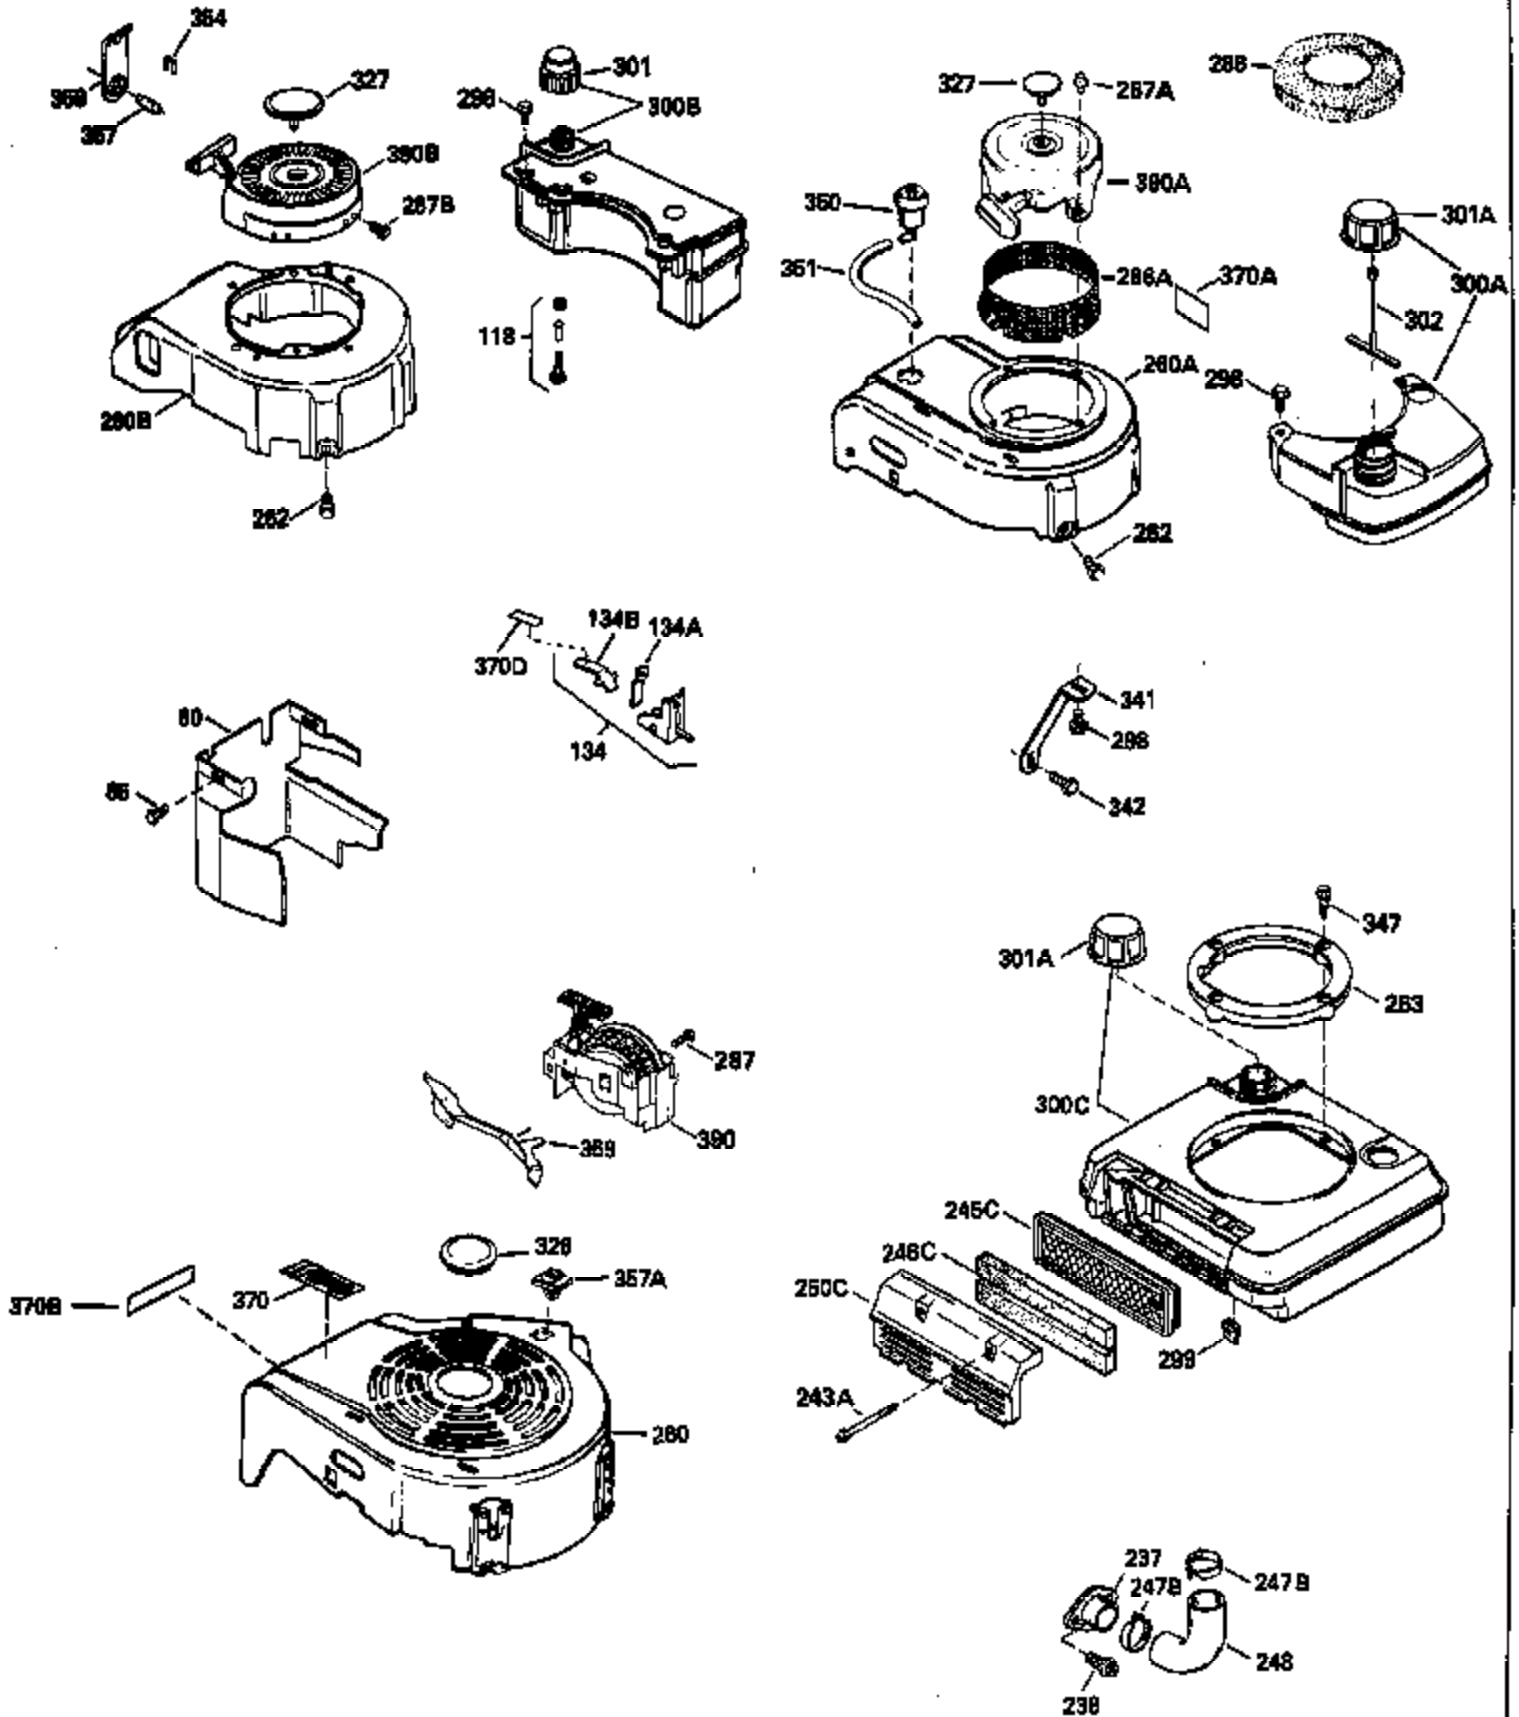

ILLUSTRATION SHOWS TYPICAL PARTS ONLY. ORDER BY PART NUMBER. PARTS NOT LISTED ARE SUPPLIED BY OEM.

Ref #	Part Number	Qty	Description
118	730194		Rope Guide Kit (Use as required with 34476 fuel tank)
238	650806		Screw, 10-32 x 5/8"
246C	35705		Filter, Pre-Air (Optional)
260	34932		Housing, Blower
262	650831		Screw, 1/4-20 x 15/32"
287	650802		Screw, 1/4-20 x 5/8"
287A	650735		Screw, 10-24 x 3/8" (Use as required)
287A			Pop Rivet, (3/16" Dia.)(Purchase locally)
301	33032		Fuel Cap
326	34113		Plug, Screen
370	550223		Decal, Name
370A	34346		Decal, Instruction
390	590531		Side Mount Rewind Starter (Refer to Division 5, Section C, page 32 or Fiche 8, Grid G-8 for breakdown)