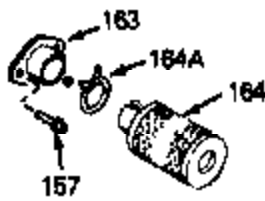

Ref #	Part Number	Qty	Description
41A	0	0	Rivet, Pop (3/16" Dia.)
41A	650735	0	Screw
98A	34793	0	Housing, Blower (5.56 dia. starter mtg. bolt
102	33032	0	Cap, Fuel filler (Red Plastic) (Spurt
110	34449	0	Hub, Starter
111	590417	0	Screen, Starter cup
157	650806	0	Screw, Hex washer hd. shoulder, 10-32 x 5/8
202	730194	0	Rope Guide Kit
226A	590420	0	Starter, Rewind