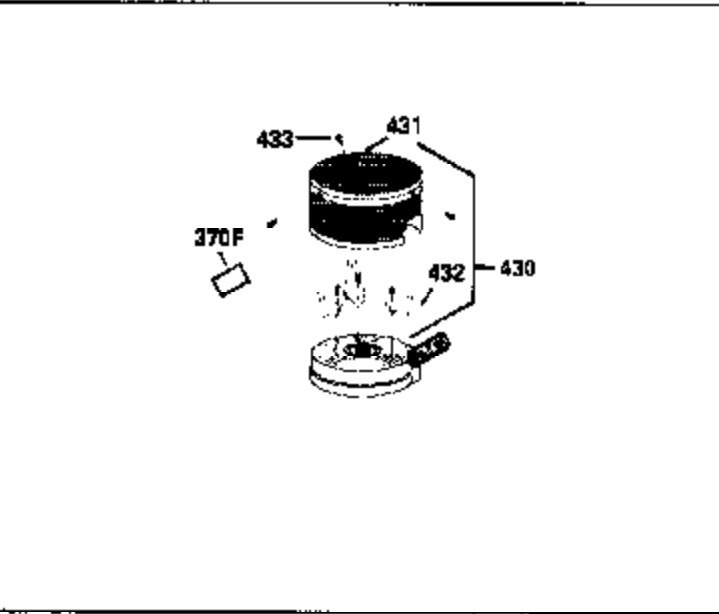

Ref #	Part Number	Qty	Description
274	26754A		* Gasket, Exhaust (Use as required)
275A	391019		Muffler
277A	30063		Screw, 1/4-20 x 1/2" (Use as required)
277	650795		Screw, 1/4-20 x 2-1/4"
370F	34387		Decal, Instruction (Optional)
379	631021		Inlet Needle, Seat & Clip Assy.
415	730162		Muffler Adap.Kit(Incl.274,277A)(Use a s req.)
430	730574		Debris Screen Kit (Incl. 370F,431-433)(Opt.)
431	35596		Screen, Debris (Optional)
432	35597		Bracket, Debris screen (Optional)
433	650910		Screw, 8-32 x 1/4" (Optional)