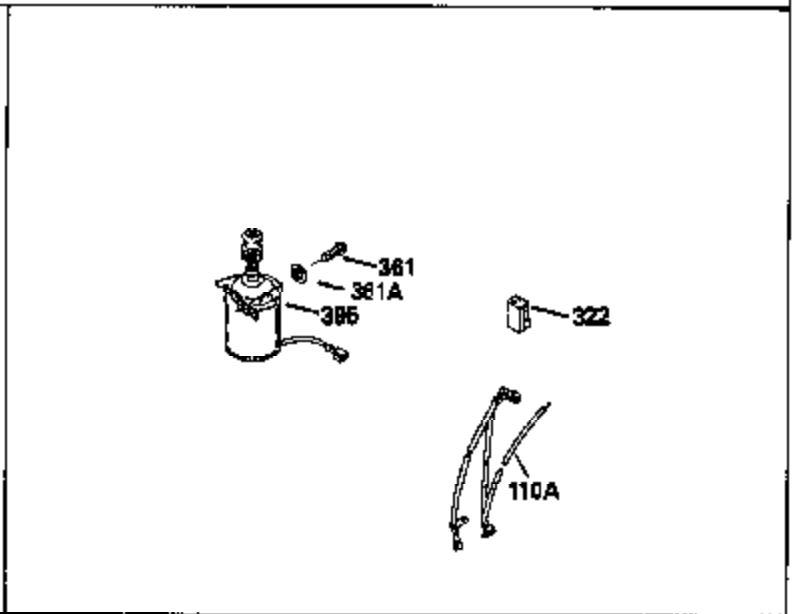

Ref #	Part Number	Qty	Description
274	26754A		* Gasket, Exhaust (Use as required)
275A	391019		Muffler
277A	30063		Screw, 1/4-20 x 1/2" (Use as required)
277	650795		Screw, 1/4-20 x 2-1/4"
370F	34387		Decal, Instruction (Optional)
379	631021		Inlet Needle, Seat & Clip Assy.
415	730162		Muffler Adap.Kit(Incl.274,277A)(Use a s req.)
430	730574		Debris Screen Kit (Incl. 370F,431-433)(Opt.)
431	35596		Screen, Debris (Optional)
432	35597		Bracket, Debris screen (Optional)
433	650910		Screw, 8-32 x 1/4" (Optional)