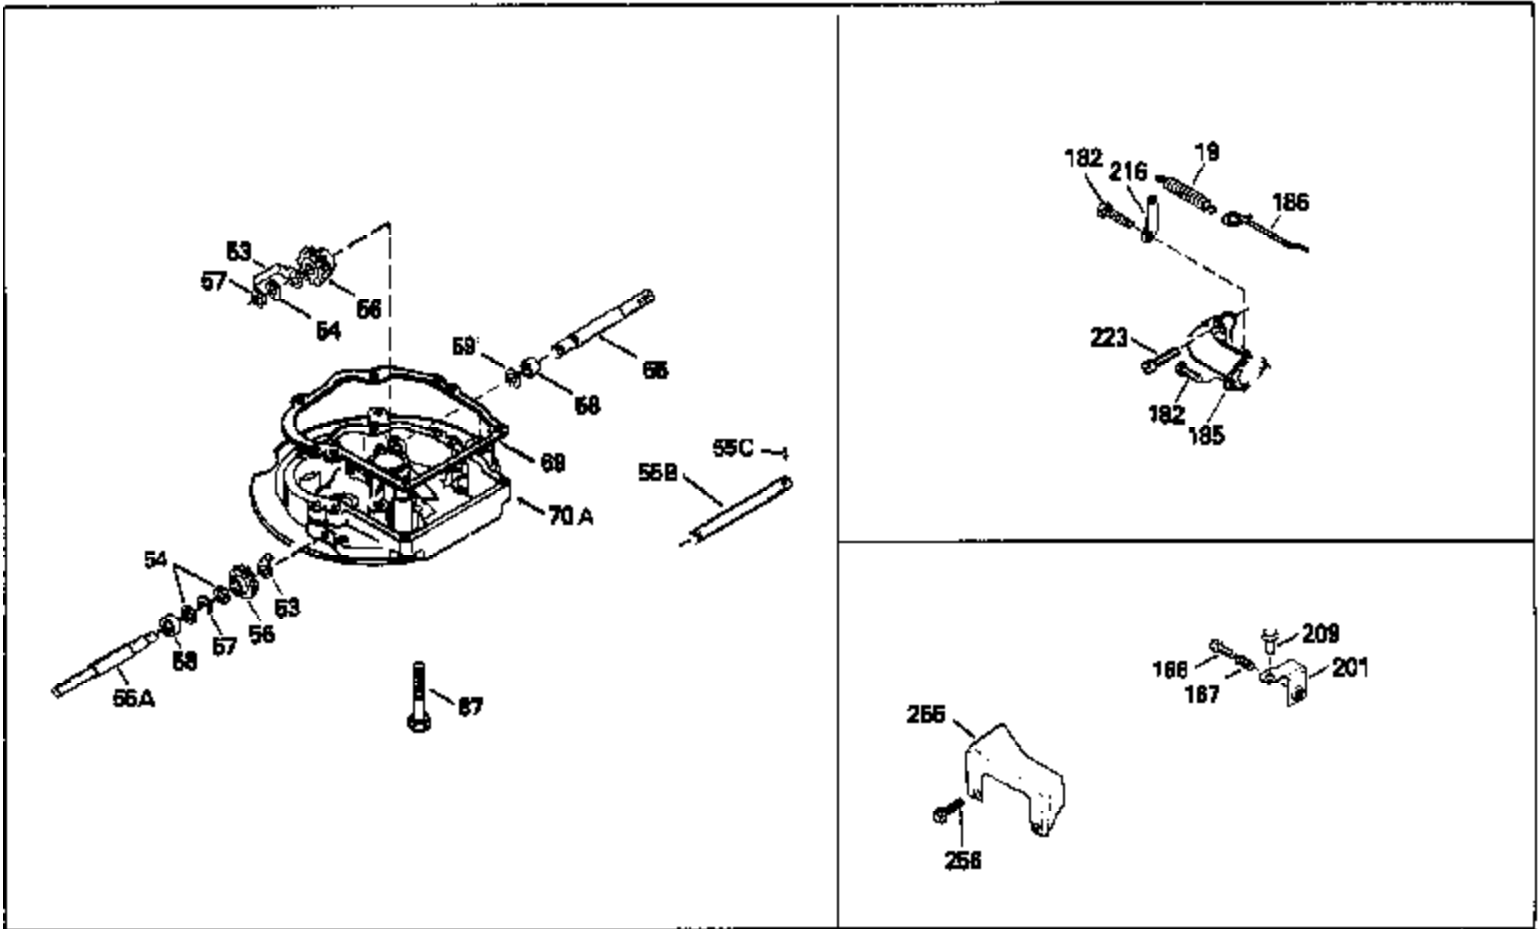

Ref #	Part Number	Qty	Description
19	31361		Spring, Extension
69	35261		* Gasket, Mounting flange
182	6201		Screw, 1/4-28 x 7/8"
185	31384A		Pipe, Intake (Incl. 224)
186	34337		Link, Governor spring
209	30200		Screw, 10-24 x 9/16"
223	650451		Screw, 1/4-20 x 1"
246B	35435		Filter, Pre-Air (Use as required)
379	631021		Inlet Needle, Seat & Clip Assy.