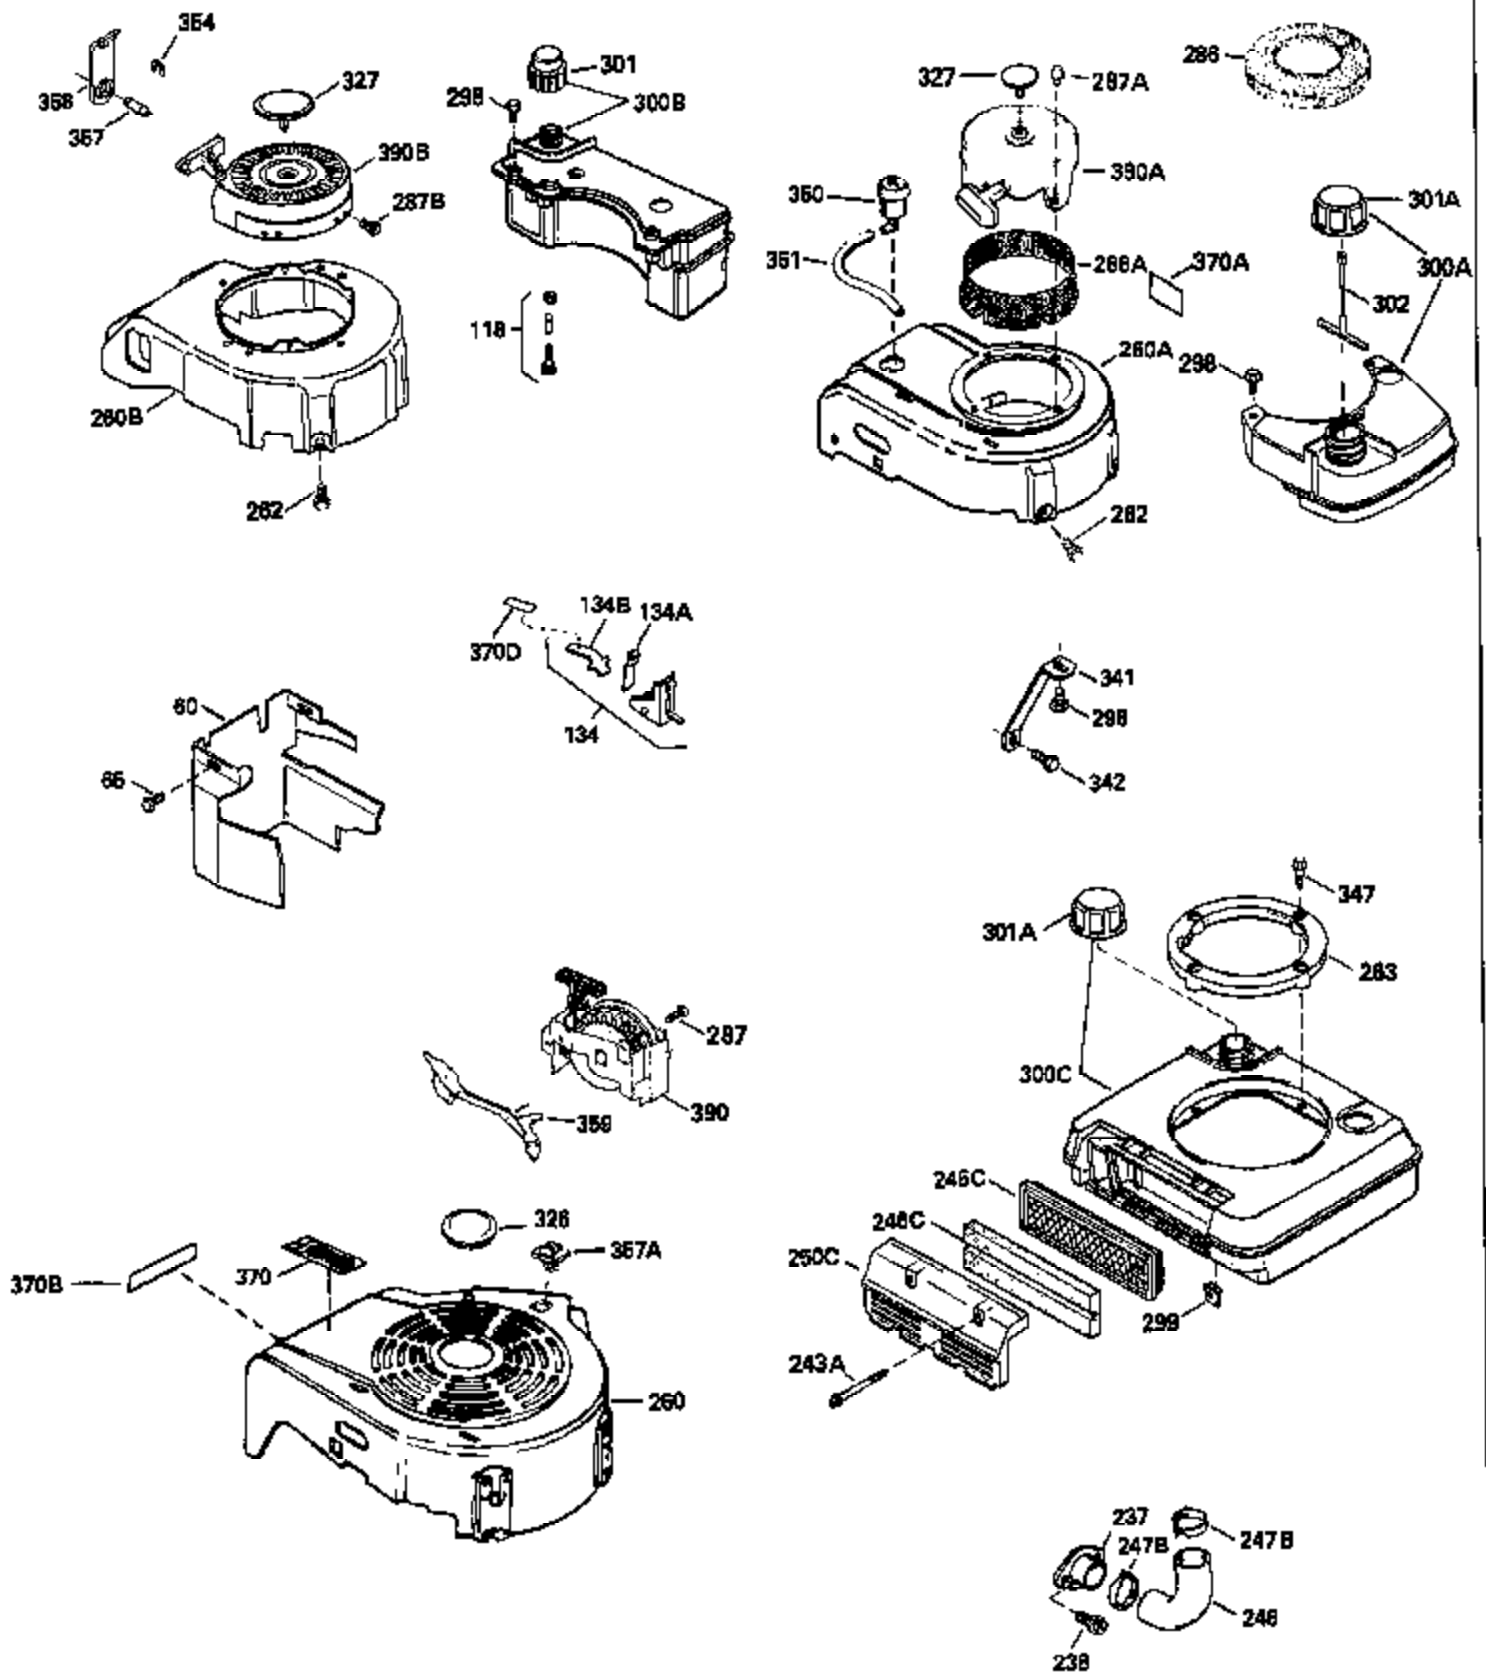

ILLUSTRATION SHOWS TYPICAL PARTS ONLY. ORDER BY PART NUMBER. PARTS NOT LISTED ARE SUPPLIED BY OEM.

Ref #	Part Number	Qty	Description
118	730194		Rope Guide Kit (Use as required with 34476 fuel tank)
246C	35705		Filter, Pre-Air (Optional)
260	35127		Housing, Blower
262	650831		Screw, 1/4-20 x 15/32"
287	650802		Screw, 1/4-20 x 5/8"
287A	650735		Screw, 10-24 x 3/8" (Use as required)
287A			Pop Rivet, (3/16" Dia.)(Purchase locally)
298	28763		Screw, 10-32 x 35/64"
300B	34476		Fuel Tank (Incl. 292 & 301)
301	33032		Fuel Cap
326	34113		Plug, Screen
370	550223		Decal, Name
370A	34346		Decal, Instruction
379	631021		Inlet Needle, Seat & Clip Assy.
390	590531		Side Mount Rewind Starter (Refer to Division 5, Section C, page 32 or Fiche 8, Grid G-8 for breakdown)