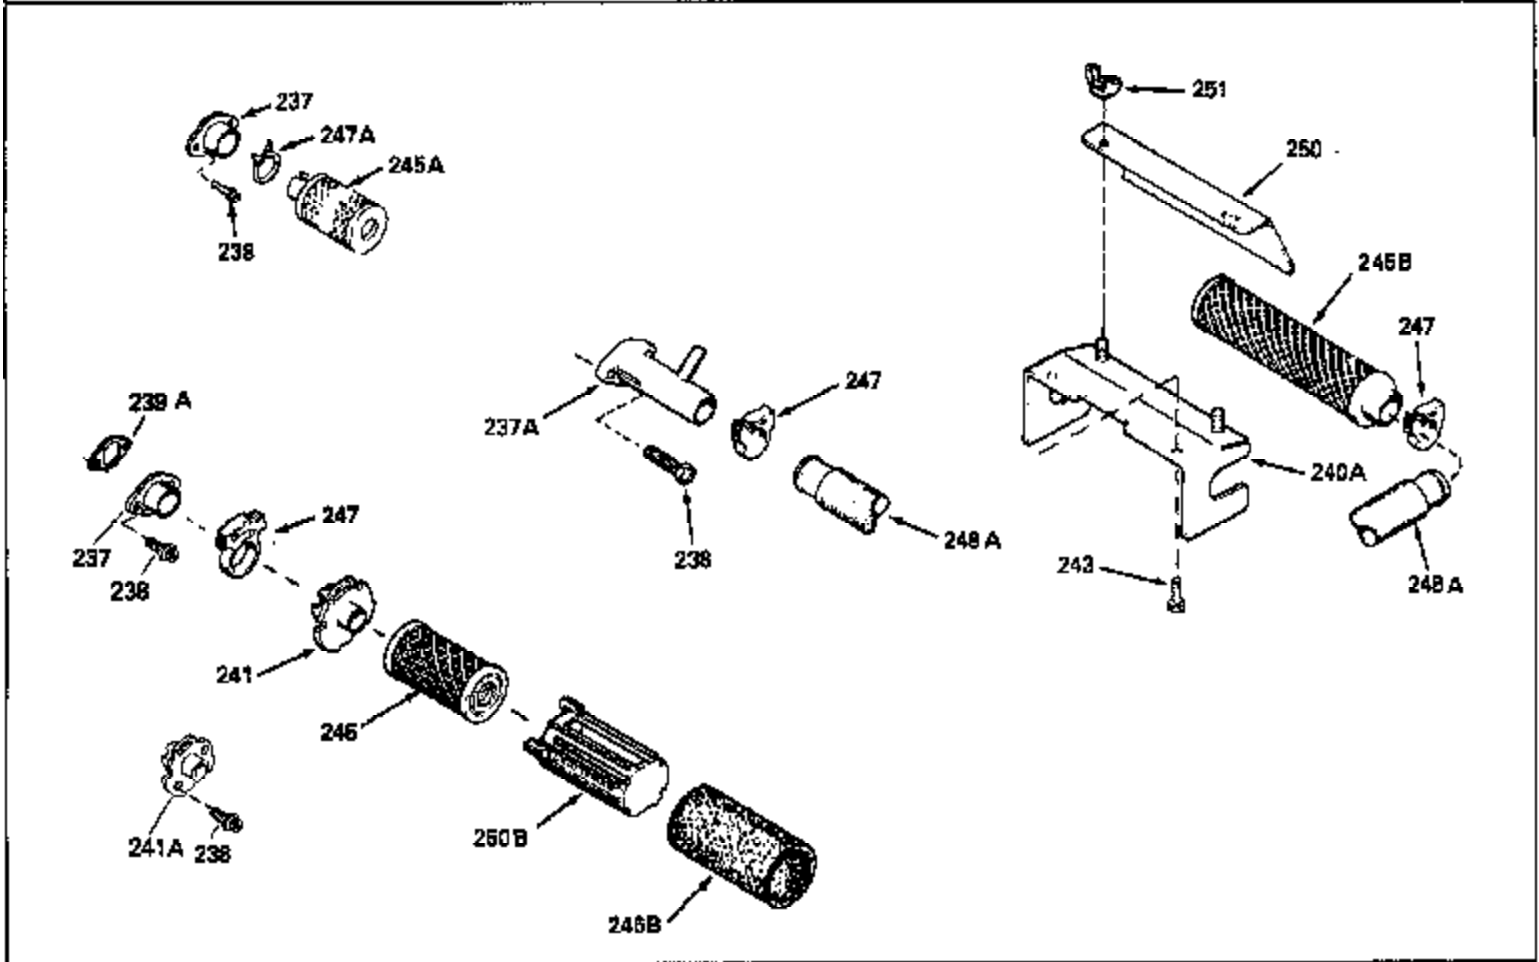

Ref #	Part Number	Qty	Description
19	31361		Spring, Extension
69	35261		* Gasket, Mounting flange
182	6201		Screw, 1/4-28 x 7/8"
185	31384A		Pipe, Intake (Incl. 224)
186	34337		Link, Governor spring
209	30200		Screw, 10-24 x 9/16"
223	650451		Screw, 1/4-20 x 1"
246B	35435		Filter, Pre-Air (Use as required)
379	631021		Inlet Needle, Seat & Clip Assy.