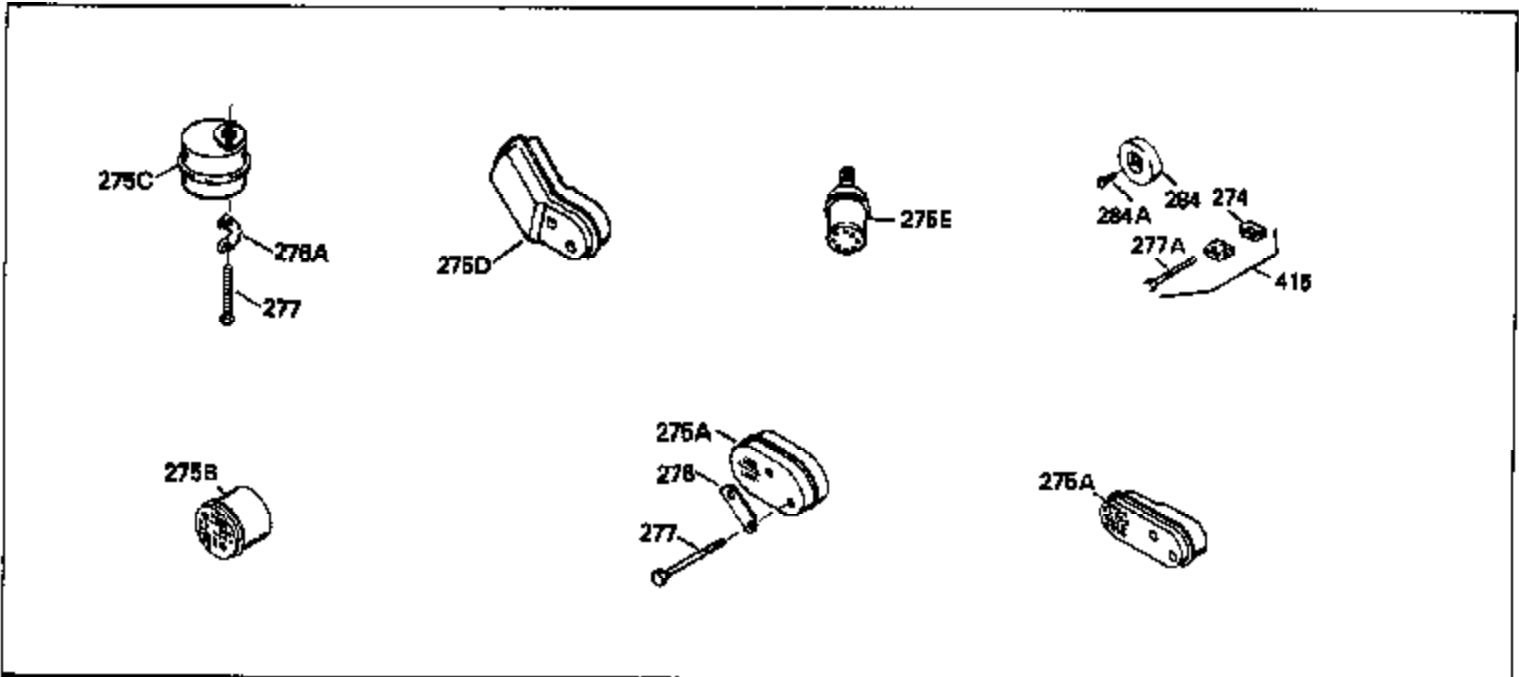

Ref #	Part Number	Qty	Description
274	26754A		* Gasket, Exhaust (Use as required)
275A	391019		Muffler
277A	30063		Screw, 1/4-20 x 1/2" (Use as required)
277	650795		Screw, 1/4-20 x 2-1/4"
370F	34387		Decal, Instruction (Optional)
379	631021		Inlet Needle, Seat & Clip Assy.
415	730162		Muffler Adap.Kit(Incl.274,277A)(Use a s req.)
430	730574		Debris Screen Kit (Incl. 370F,431-433)(Opt.)
431	35596		Screen, Debris (Optional)
432	35597		Bracket, Debris screen (Optional)
433	650910		Screw, 8-32 x 1/4" (Optional)