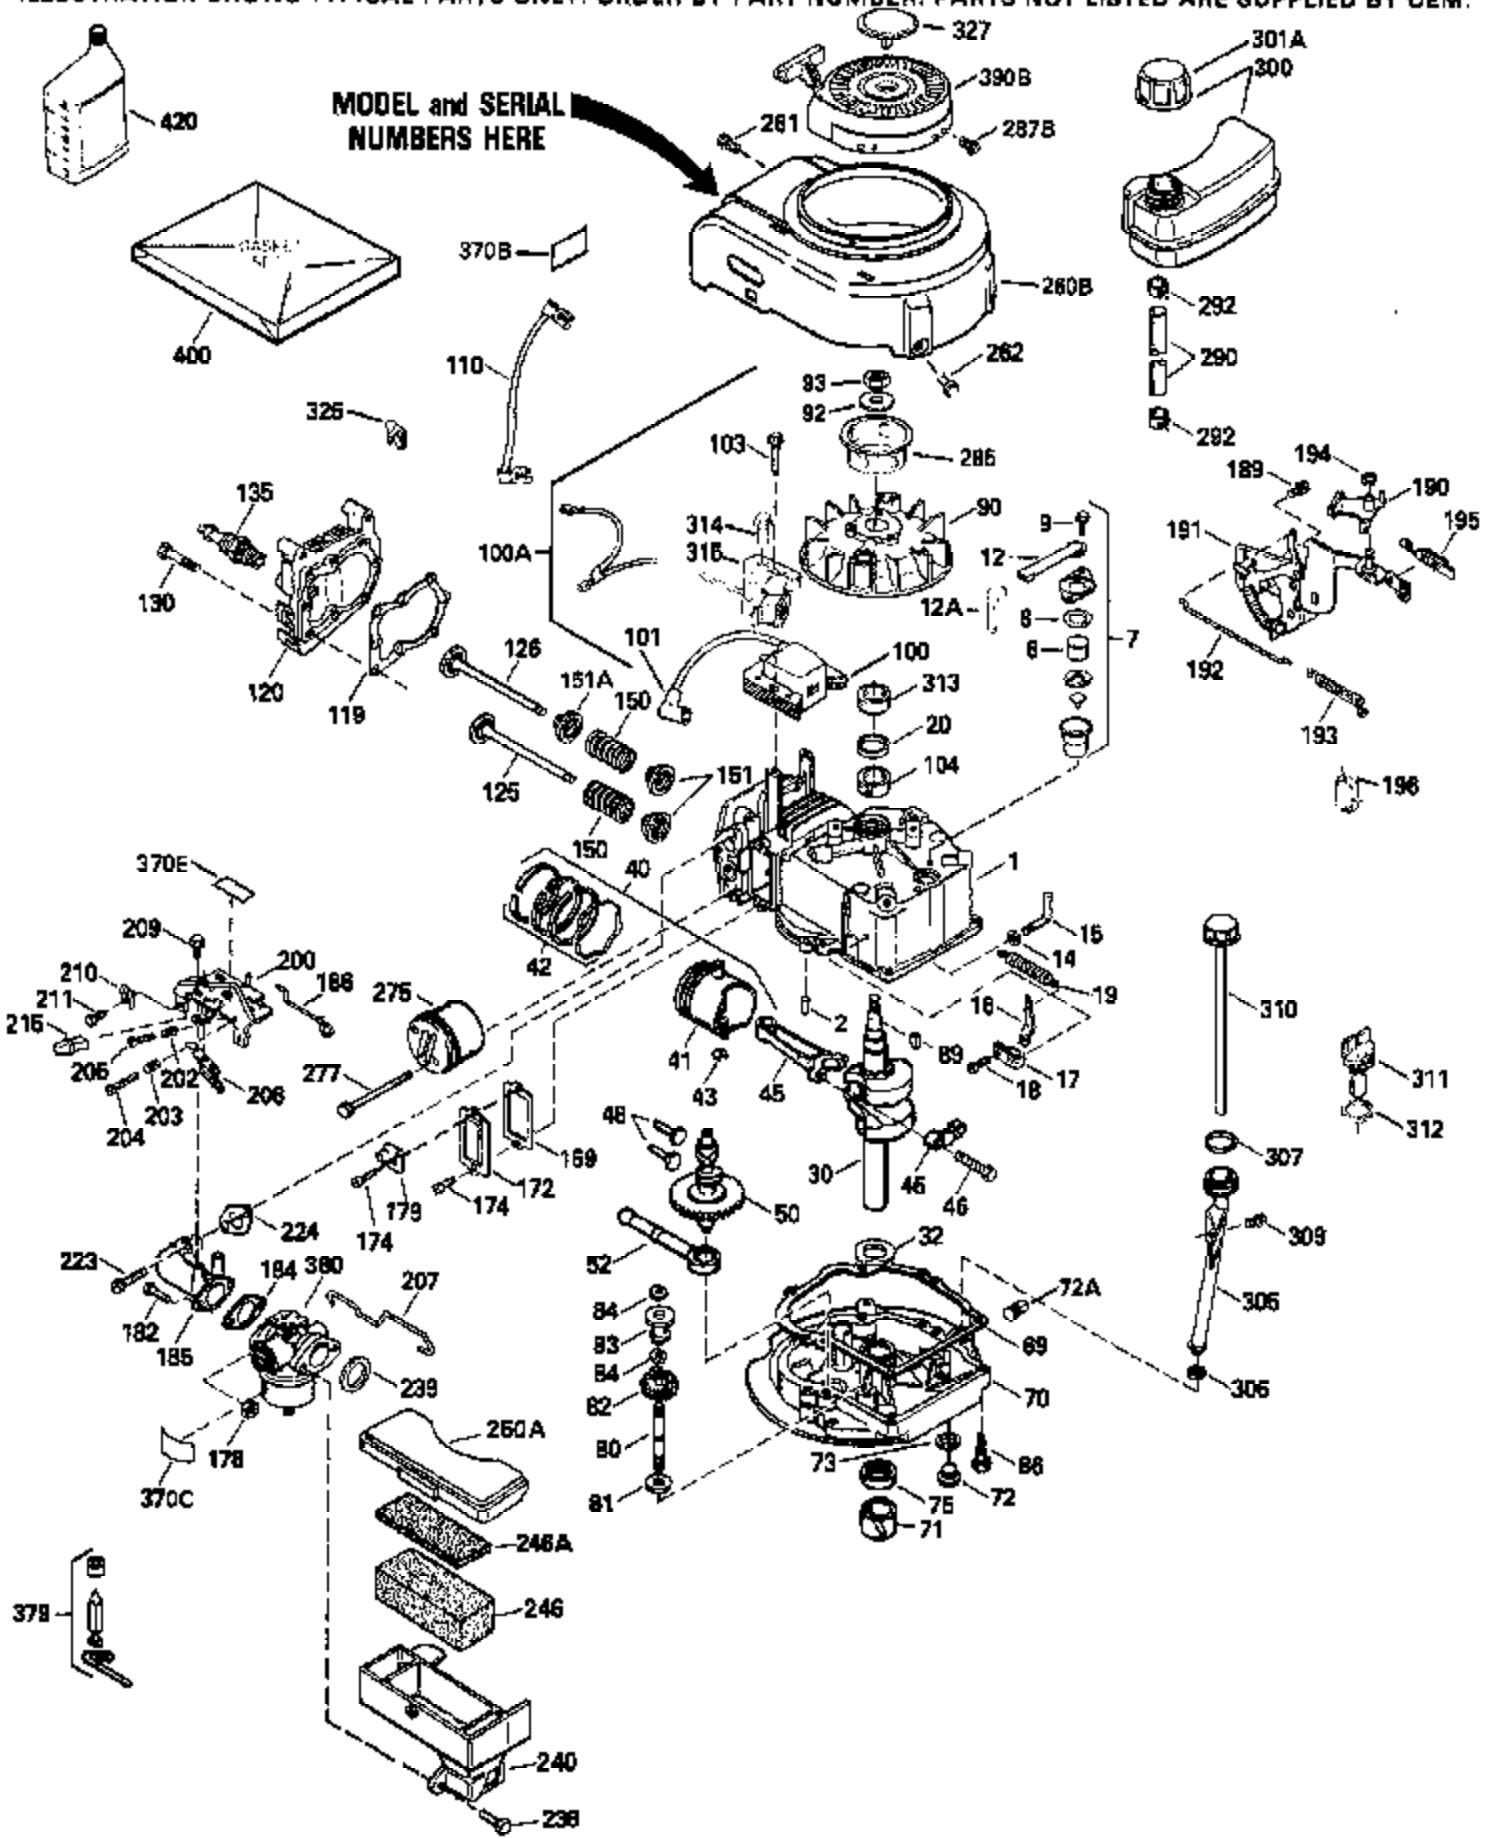

ILLUSTRATION SHOWS TYPICAL PARTS ONLY. ORDER BY PART NUMBER. PARTS NOT LISTED ARE SUPPLIED BY OEM.

MODEL and SERIAL
NUMBERS HERE

Ref #	Part Number	Qty	Description
1	34975		Cylinder Ass'y. (Incl. 2, 8, 9 & 20) (2-1/2")
2	26727		Pin, Dowel
6	33734		Element, Breather
7	34214A		Breather Ass'y. (Incl. 6, 8, 9, 12 & 12A)
8	33735		* Gasket, Breather
9	30200		Screw, 10-24 x 9/16"
12	33886		Tube, Breather
14	28277		Washer
15	30589		Rod, Governor (Incl. 14)
16	31383A		Lever, Governor
17	31335		Clamp, Governor lever
18	650548		Screw, 8-32 x 5/16"
19	31361		Spring, Extension
20	32600		Seal, Oil
30	34463		Crankshaft Ass'y.
40	34514		Piston, Pin & Ring Set (Std.) (2-1/2" Bore)
40	34515		Piston, Pin & Ring Set (.010" OS)
40	34516		Piston, Pin & Ring Set (.020" OS)
41	32538B		Piston & Pin Ass'y. (Incl. 43)(Std.)(2-1/2")
41	32548B		Piston & Pin Ass'y. (Incl. 43) (.010" OS)
41	32549B		Piston & Pin Ass'y. (Incl. 43) (.020" OS)
42	28986		Ring Set (Std.) (2-1/2" Bore)
42	28987		Ring Set (.010" OS)
42	28988		Ring Set (.020" OS)
43	20381		Ring, Piston pin retaining
45	30963B		Rod Assy., Connecting (Incl. 46)
46	32610A		Bolt, Connecting rod
48	27241		Lifter, Valve
50	33148A		Camshaft
52	29914		Oil Pump Assy.
69	35261		* Gasket, Mounting flange
70	35651B		Mounting Flange (Incl. 72, 72A, 73, 7 5 & 80)
72	30572		Plug, Oil drain (Incl. 73)
73	28833		* Drain Plug Gasket (Not req. W/plastic plug)
75	26208		Seal, Oil
80	30574		Shaft, Governor
81	30590A		Washer, Flat
82	30591		Gear Assy., Governor (Incl. 81)
83	30588A		Spool, Governor
84	29193		Ring, Retaining
86	650488		Screw, 1/4-20 x 1-1/4"
89	611004		Flywheel Key
90	611046A		Flywheel
92	650815		Washer, Belleville
93	650816		Nut, Flywheel
100	730207		Magneto-to-Solid State Conversion Kit (Includes solid state module, solid state flywheel key, and instructions.)(Use as required on external ignition engines only.)
100	34443A		Solid State Assy.
101	610118		Cover, Spark plug
103	650814		Screw, Torx T-15, 10-24 x 1"
110	34231		Ground Wire
119	29953C		* Gasket, Cylinder head
120	34335		Head, Cylinder
125	29313C		Exhaust Valve (Std.) (Incl. 151)
125	29315C		Exhaust Valve (1/32" OS) (Incl. 151)
126	29314B		Intake Valve (Std.) (Incl. 151)