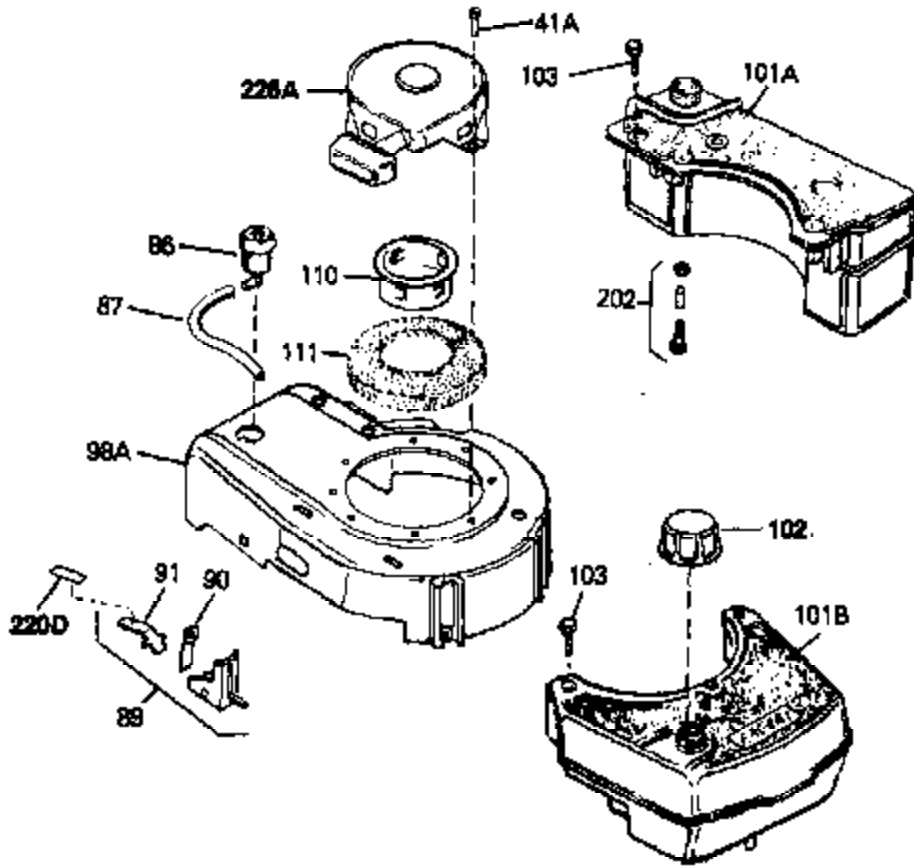

Ref #	Part Number	Qty	Description
69	650549	0	Screw
69A	650777	0	Screw, Slotted fil. hd. mach., 6-32 x 7/16
70	34337	0	Link, Governor spring
70A	34336	0	Link, Governor-to-throttle
71	31361	0	Spring, Governor
72	650774	0	Screw, Hex hd., 1/4-20 x 2-3/8
72	650795	0	Screw, Hex hd. cap, Sems, 1/4-20 x 2-5/16
72	650869	0	Screw, Hex hd., 1/4-20 x 2-3/4
72	792005	0	Screw, Hex hd., 1/4-20 x 2-1/2
73	27181B	0	Muffler
80	34432	0	Wire, Ground (Two female & one double male)
81	26756	0	Gasket, Carburetor
82	29752	0	Nut
83	6201	0	Screw
95	30200	0	Screw
97	610973	0	Terminal Assy.
98	34367	0	Housing, Blower
99	650831	0	Screw, Hex washer hd. Powerlok thread,
100	30200	0	Screw
102	33032	0	Cap, Fuel filler (Red Plastic) (Spurt
104	26460	0	Clamp, Fuel line
105	29774	0	Line, Fuel (Braided 8.25")
105	30705	0	Line, Fuel (Braided 16")
105	30962	0	Line, Fuel (Braided 32")
105	34357	0	Line, Fuel (Epichlorohydrin 6-3/4")
106	650815	0	Washer, Belleville
107	650816	0	Nut, Flywheel
109	34113	0	Plug, Screen
113	30593	0	Clip, Magneto wire
121	34431	0	Lamination & Coil Assy.
121	730207	0	Magneto-to-Solid State Conversion Kit
136	650814	0	Screw, Hex hd. Sems, 10-24 x 1
137	611046A	0	Flywheel
220A	34442A	0	Decal, Instruction
223	631021	0	Inlet Needle, Seat & Clip Assy.
224	632053	0	Carburetor
226	590531	0	Starter, Side mount rewind
230	33238D	0	Gasket Set

Ref #	Part Number	Qty	Description
41A	0	0	Rivet, Pop (3/16" Dia.)
41A	650735	0	Screw
86	34353	0	Primer Assy.
87	32180C	0	Line, Primer
101B	34369A	0	Tank Assy., Fuel (Charcoal Poly) (1-1/2
102	33032	0	Cap, Fuel filler (Red Plastic) (Spurt
103	28763	0	Screw, Hex washer hd. thread-forming, 10-24
164	32972	0	Cleaner, Air
164A	33168	0	Clamp, Corbin
202	730194	0	Rope Guide Kit