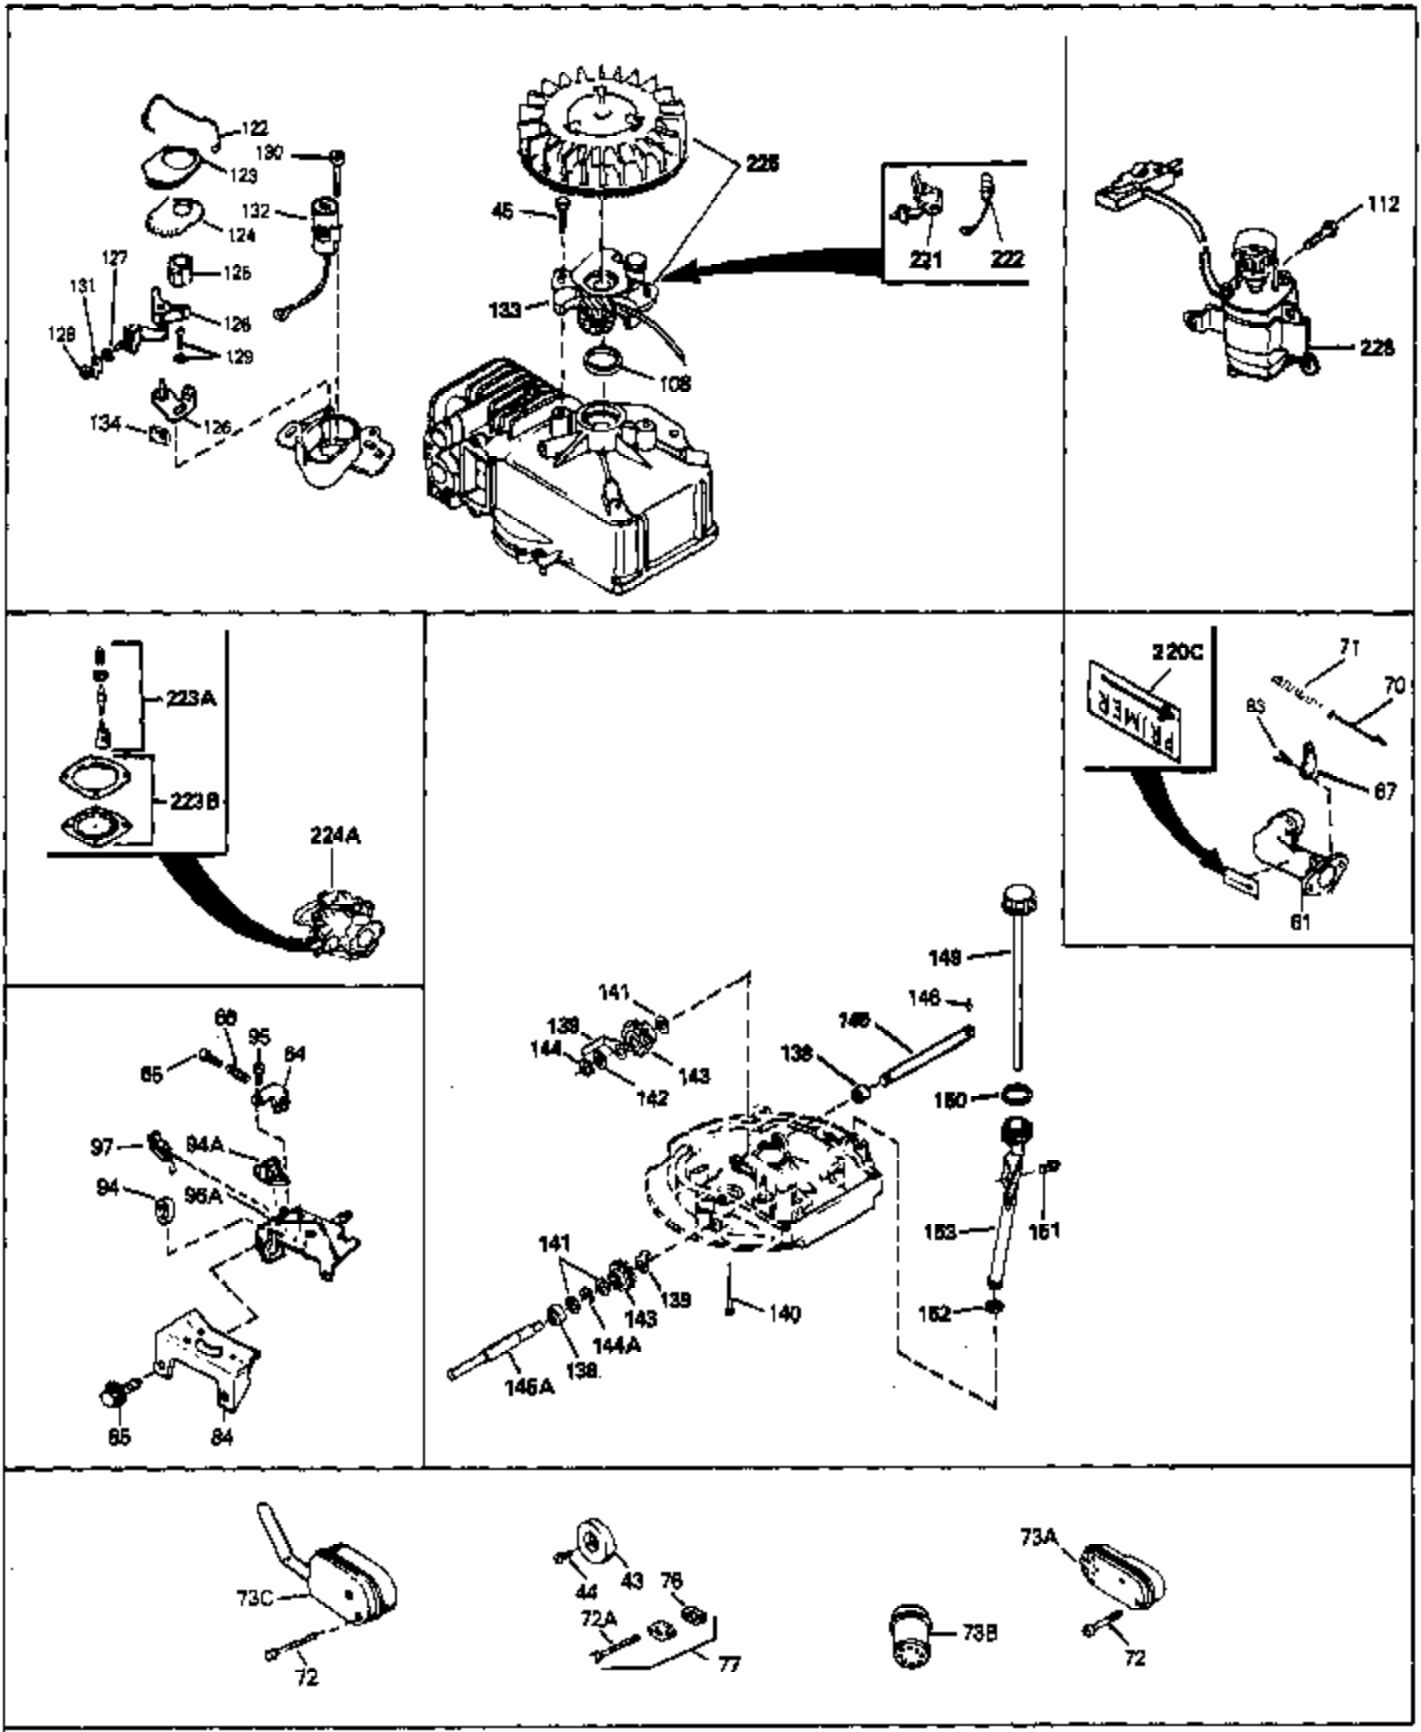

Ref #	Part Number	Qty	Description
69	650549	0	Screw
69A	650777	0	Screw, Slotted fil. hd. mach., 6-32 x 7/16
70	34337	0	Link, Governor spring
70A	34336	0	Link, Governor-to-throttle
71	31361	0	Spring, Governor
72	650774	0	Screw, Hex hd., 1/4-20 x 2-3/8
72	650795	0	Screw, Hex hd. cap, Sems, 1/4-20 x 2-5/16
72	650869	0	Screw, Hex hd., 1/4-20 x 2-3/4
72	792005	0	Screw, Hex hd., 1/4-20 x 2-1/2
73	27181B	0	Muffler
80	34432	0	Wire, Ground (Two female & one double male)
81	26756	0	Gasket, Carburetor
82	29752	0	Nut
83	6201	0	Screw
95	30200	0	Screw
97	610973	0	Terminal Assy.
98	34367	0	Housing, Blower
99	650831	0	Screw, Hex washer hd. Powerlok thread,
100	30200	0	Screw
102	33032	0	Cap, Fuel filler (Red Plastic) (Spurt
104	26460	0	Clamp, Fuel line
105	29774	0	Line, Fuel (Braided 8.25")
105	30705	0	Line, Fuel (Braided 16")
105	30962	0	Line, Fuel (Braided 32")
105	34357	0	Line, Fuel (Epichlorohydrin 6-3/4")
106	650815	0	Washer, Belleville
107	650816	0	Nut, Flywheel
109	34113	0	Plug, Screen
113	30593	0	Clip, Magneto wire
121	34431	0	Lamination & Coil Assy.
121	730207	0	Magneto-to-Solid State Conversion Kit
136	650814	0	Screw, Hex hd. Sems, 10-24 x 1
137	611046A	0	Flywheel
220A	34442A	0	Decal, Instruction
223	631021	0	Inlet Needle, Seat & Clip Assy.
224	632053	0	Carburetor
226	590531	0	Starter, Side mount rewind
230	33238D	0	Gasket Set

Ref #	Part Number	Qty	Description
41A	0	0	Rivet, Pop (3/16" Dia.)
41A	650735	0	Screw
86	34353	0	Primer Assy.
87	32180C	0	Line, Primer
101B	34369A	0	Tank Assy., Fuel (Charcoal Poly) (1-1/2
102	33032	0	Cap, Fuel filler (Red Plastic) (Spurt
103	28763	0	Screw, Hex washer hd. thread-forming, 10-24
164	32972	0	Cleaner, Air
164A	33168	0	Clamp, Corbin
202	730194	0	Rope Guide Kit