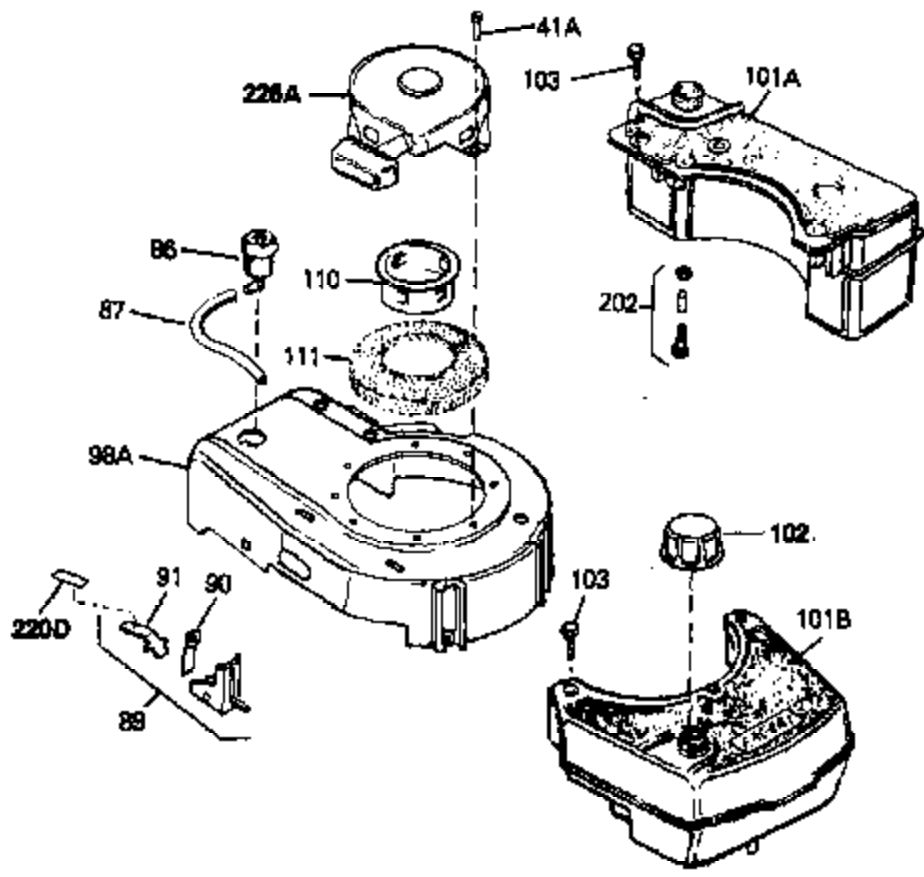

Ref #	Part Number	Qty	Description
41A	0	0	Rivet, Pop (3/16" Dia.)
41A	650735	0	Screw
86	34353	0	Primer Assy.
87	32180C	0	Line, Primer
101B	34369A	0	Tank Assy., Fuel (Charcoal Poly) (1-1/2
102	33032	0	Cap, Fuel filler (Red Plastic) (Spurt
103	28763	0	Screw, Hex washer hd. thread-forming, 10-24
164	32972	0	Cleaner, Air
164A	33168	0	Clamp, Corbin
202	730194	0	Rope Guide Kit

Ref #	Part Number	Qty	Description
61	31384A	0	Pipe, Intake
70	34337	0	Link, Governor spring
71	31361	0	Spring, Governor
72A	30063	0	Screw
72	650774	0	Screw, Hex hd., 1/4-20 x 2-3/8
72	650795	0	Screw, Hex hd. cap, Sems, 1/4-20 x 2-5/16
72	650869	0	Screw, Hex hd., 1/4-20 x 2-3/4
72	792005	0	Screw, Hex hd., 1/4-20 x 2-1/2
76	26754A	0	Gasket, Exhaust
77	730162	0	Kit, Muffler Adapter
83	6201	0	Screw
84	34371	0	Cover, Speed control
85	650807	0	Screw, Hex washer hd. shoulder, 10-32 x 7/16
94A	33971	0	Knob, Control
95	30200	0	Screw
96A	33970A	0	Control Assy., Speed
97	610973	0	Terminal Assy.
149	34267	0	Dipstick, Oil (Twist Lock)
150	33590	0	"O" Ring
151	650562	0	Screw
152	34265	0	Gasket, Oil fill tube
152	34282	0	"O" Ring (.612 I.D. x .812 O.D. x .103
153	34264	0	Tube Assy., Oil fill (Plastic)