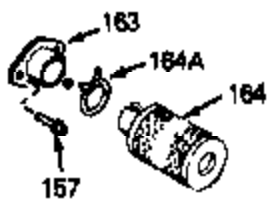

Ref #	Part Number	Qty	Description
41A	0	0	Rivet, Pop (3/16" Dia.)
41A	650735	0	Screw
86	34353	0	Primer Assy.
87	32180C	0	Line, Primer
101B	34369A	0	Tank Assy., Fuel (Charcoal Poly) (1-1/2
102	33032	0	Cap, Fuel filler (Red Plastic) (Spurt
103	28763	0	Screw, Hex washer hd. thread-forming, 10-24
164	32972	0	Cleaner, Air
164A	33168	0	Clamp, Corbin
202	730194	0	Rope Guide Kit