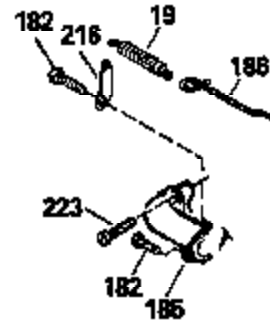

Ref #	Part Number	Qty	Description
19	31361		Spring, Extension
69	35261		* Gasket, Mounting flange
182	6201		Screw, 1/4-28 x 7/8"
185	31384A		Pipe, Intake (Incl. 224)
186	32653		Link, Governor spring
216	33086		Lever, Speed adjusting
223	650451		Screw, 1/4-20 x 1"
237	32971		Adapter, Air cleaner
238	650709		Screw, 10-32 x 7/16"
239A	35815		* Gasket, Air cleaner
245A	32972		Filter, Air cleaner
246B	35435		Filter, Pre-Air (Use as required)
247	33168		Clamp, Corbin