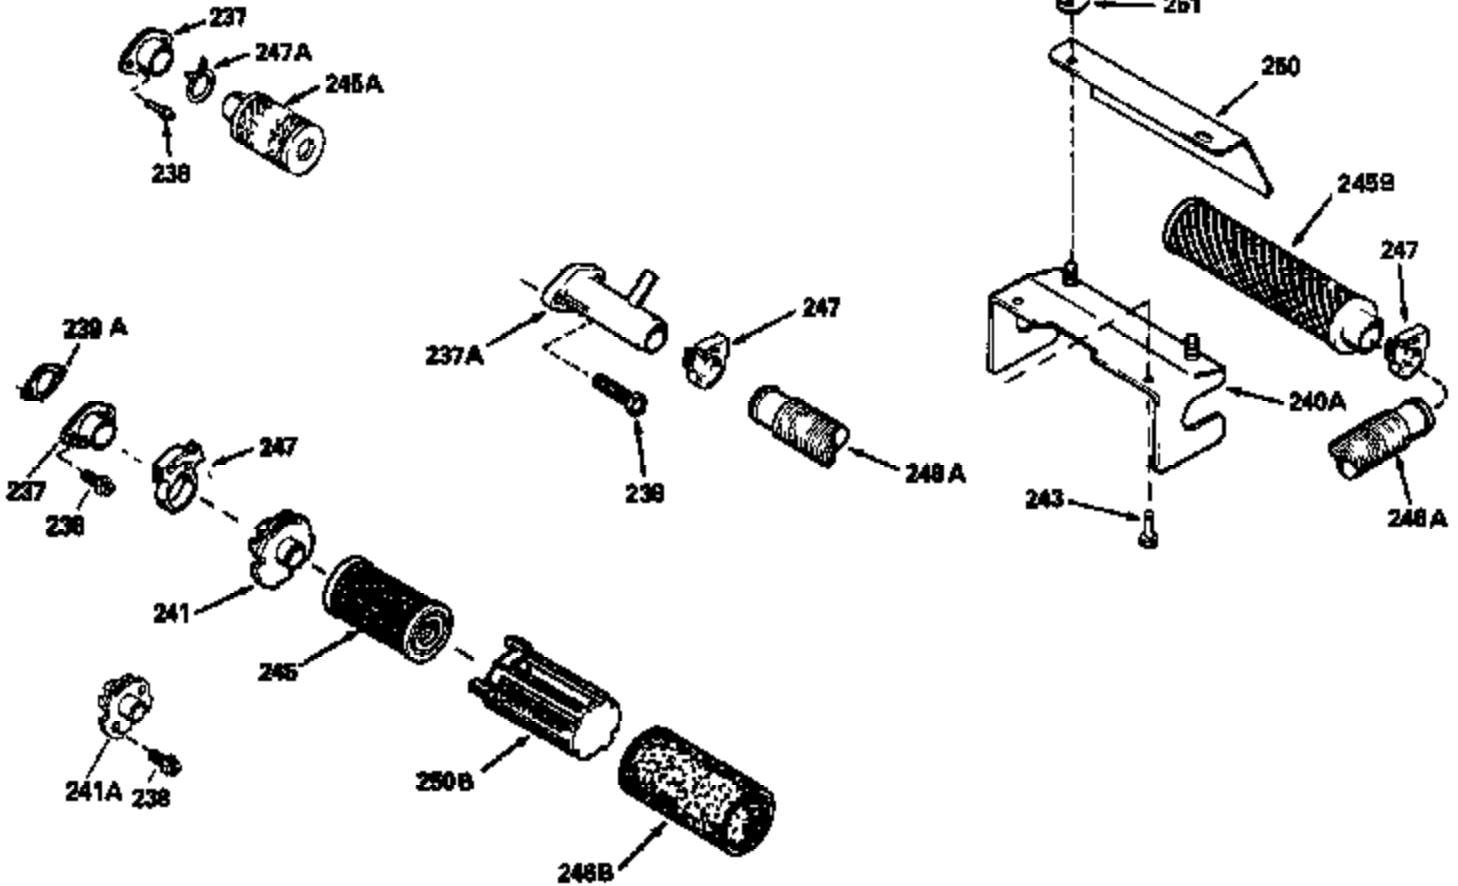

Ref #	Part Number	Qty	Description
19	31361		Spring, Extension
69	35261		* Gasket, Mounting flange
182	6201		Screw, 1/4-28 x 7/8"
185	31384A		Pipe, Intake (Incl. 224)
186	32653		Link, Governor spring
216	33086		Lever, Speed adjusting
223	650451		Screw, 1/4-20 x 1"
237	32971		Adapter, Air cleaner
238	650709		Screw, 10-32 x 7/16"
239A	35815		* Gasket, Air cleaner
245A	32972		Filter, Air cleaner
246B	35435		Filter, Pre-Air (Use as required)
247	33168		Clamp, Corbin