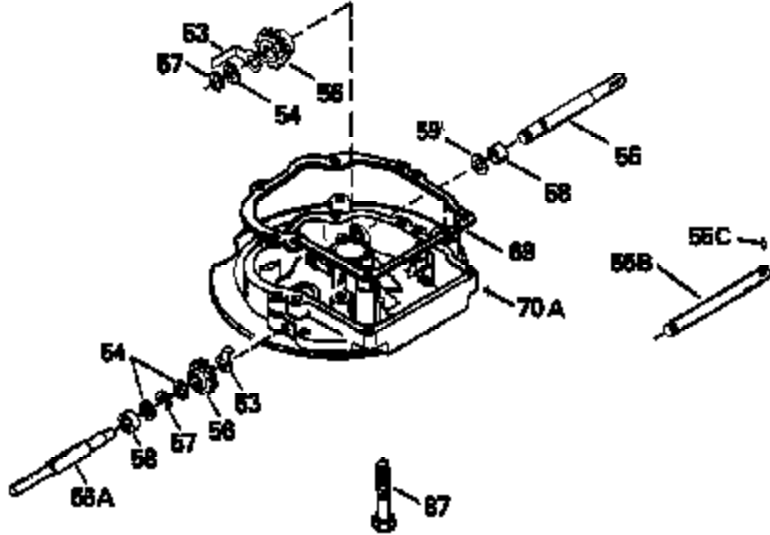

Ref #	Part Number	Qty	Description
19	31361		Spring, Extension
69	35261		* Gasket, Mounting flange
182	6201		Screw, 1/4-28 x 7/8"
185	31384A		Pipe, Intake (Incl. 224)
186	32653		Link, Governor spring
216	33086		Lever, Speed adjusting
223	650451		Screw, 1/4-20 x 1"
237	32971		Adapter, Air cleaner
238	650709		Screw, 10-32 x 7/16"
239A	35815		* Gasket, Air cleaner
245A	32972		Filter, Air cleaner
246B	35435		Filter, Pre-Air (Use as required)
247	33168		Clamp, Corbin