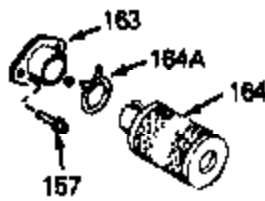

Ref #	Part Number	Qty	Description
41A	0	0	Rivet, Pop (3/16" Dia.)
41A	650735	0	Screw
89	34657	0	Footproof Spark Plug Stop Lever
90	34438	0	Spring, Stop switch
91	34439	0	Clip, Stop switch
98A	34447	0	Housing, Blower
102	33032	0	Cap, Fuel filler (Red Plastic) (Spurt
110	34449	0	Hub, Starter
111	590417	0	Screen, Starter cup
157	650709	0	Screw
163	32971	0	Adapter, Air cleaner
164A	33168	0	Clamp, Corbin
164	32972	0	Cleaner, Air
202	730194	0	Rope Guide Kit
220D	34407	0	Decal, Stop control (Bilingual)
226A	590420	0	Starter, Rewind