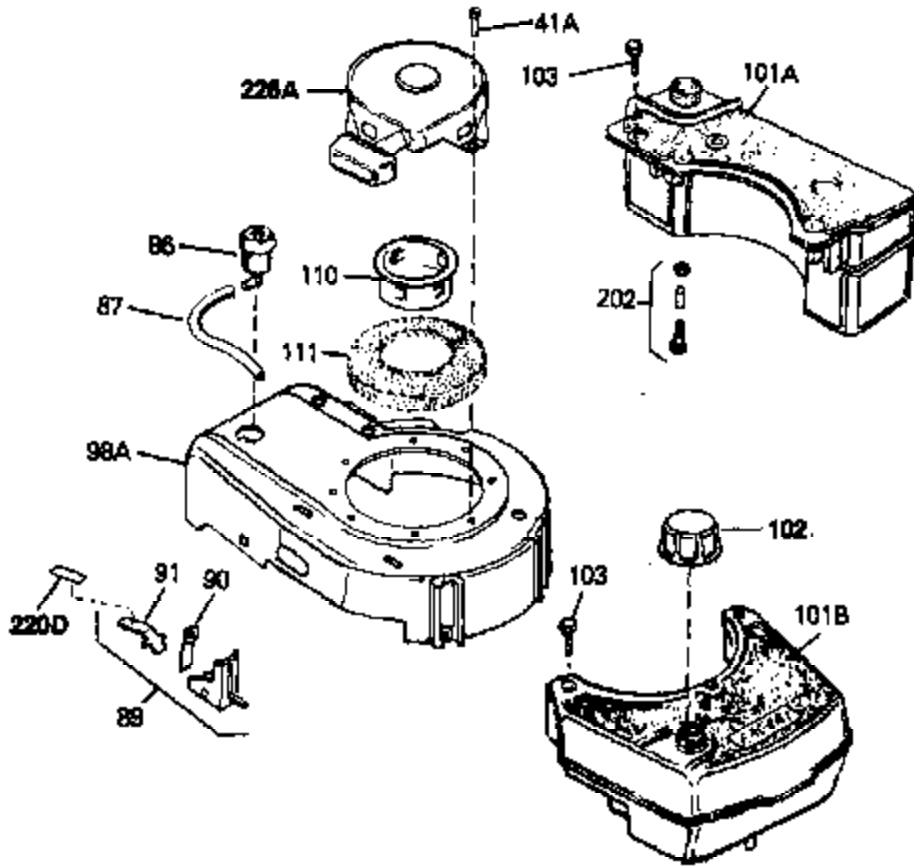

Ref #	Part Number	Qty	Description
41A	0	0	Rivet, Pop (3/16" Dia.)
41A	650735	0	Screw
89	34657	0	Footproof Spark Plug Stop Lever
90	34438	0	Spring, Stop switch
91	34439	0	Clip, Stop switch
98A	34447	0	Housing, Blower
102	33032	0	Cap, Fuel filler (Red Plastic) (Spurt
110	34449	0	Hub, Starter
111	590417	0	Screen, Starter cup
157	650709	0	Screw
163	32971	0	Adapter, Air cleaner
164A	33168	0	Clamp, Corbin
164	32972	0	Cleaner, Air
202	730194	0	Rope Guide Kit
220D	34407	0	Decal, Stop control (Bilingual)
226A	590420	0	Starter, Rewind

Ref #	Part Number	Qty	Description
45	650489	0	Screw
61	31384A	0	Pipe, Intake
67	33086	0	Lever, Speed adj.
70	32653	0	Link, Governor spring
71	31361	0	Spring, Governor
72A	30063	0	Screw
72	650774	0	Screw, Hex hd., 1/4-20 x 2-3/8
72	650795	0	Screw, Hex hd. cap, Sems, 1/4-20 x 2-5/16
72	650869	0	Screw, Hex hd., 1/4-20 x 2-3/4
72	792005	0	Screw, Hex hd., 1/4-20 x 2-1/2
76	26754A	0	Gasket, Exhaust
77	730162	0	Kit, Muffler Adapter
83	6201	0	Screw
97	610973	0	Terminal Assy.
108	33876	0	Gasket, Stator
122	30551	0	Spring, Breaker box dust cover
123	610947	0	Cover, Breaker box dust
124	610955	0	Gasket, Dust cover
125	30992	0	Cam, Breaker
126	30547A	0	Contact Assy., Breaker
127	610385	0	Washer, Terminal
128	610408	0	Nut, Terminal
129	29181	0	Screw & Washer Assy., Breaker
130	610593	0	Screw, Condenser fastening
131	33356	0	Terminal, Ground
132	30548B	0	Condenser
133	611006	0	Stator Plate Assy.
134	30549	0	Felt, Cam wiper
152	34282	0	"O" Ring (.612 I.D. x .812 O.D. x .103