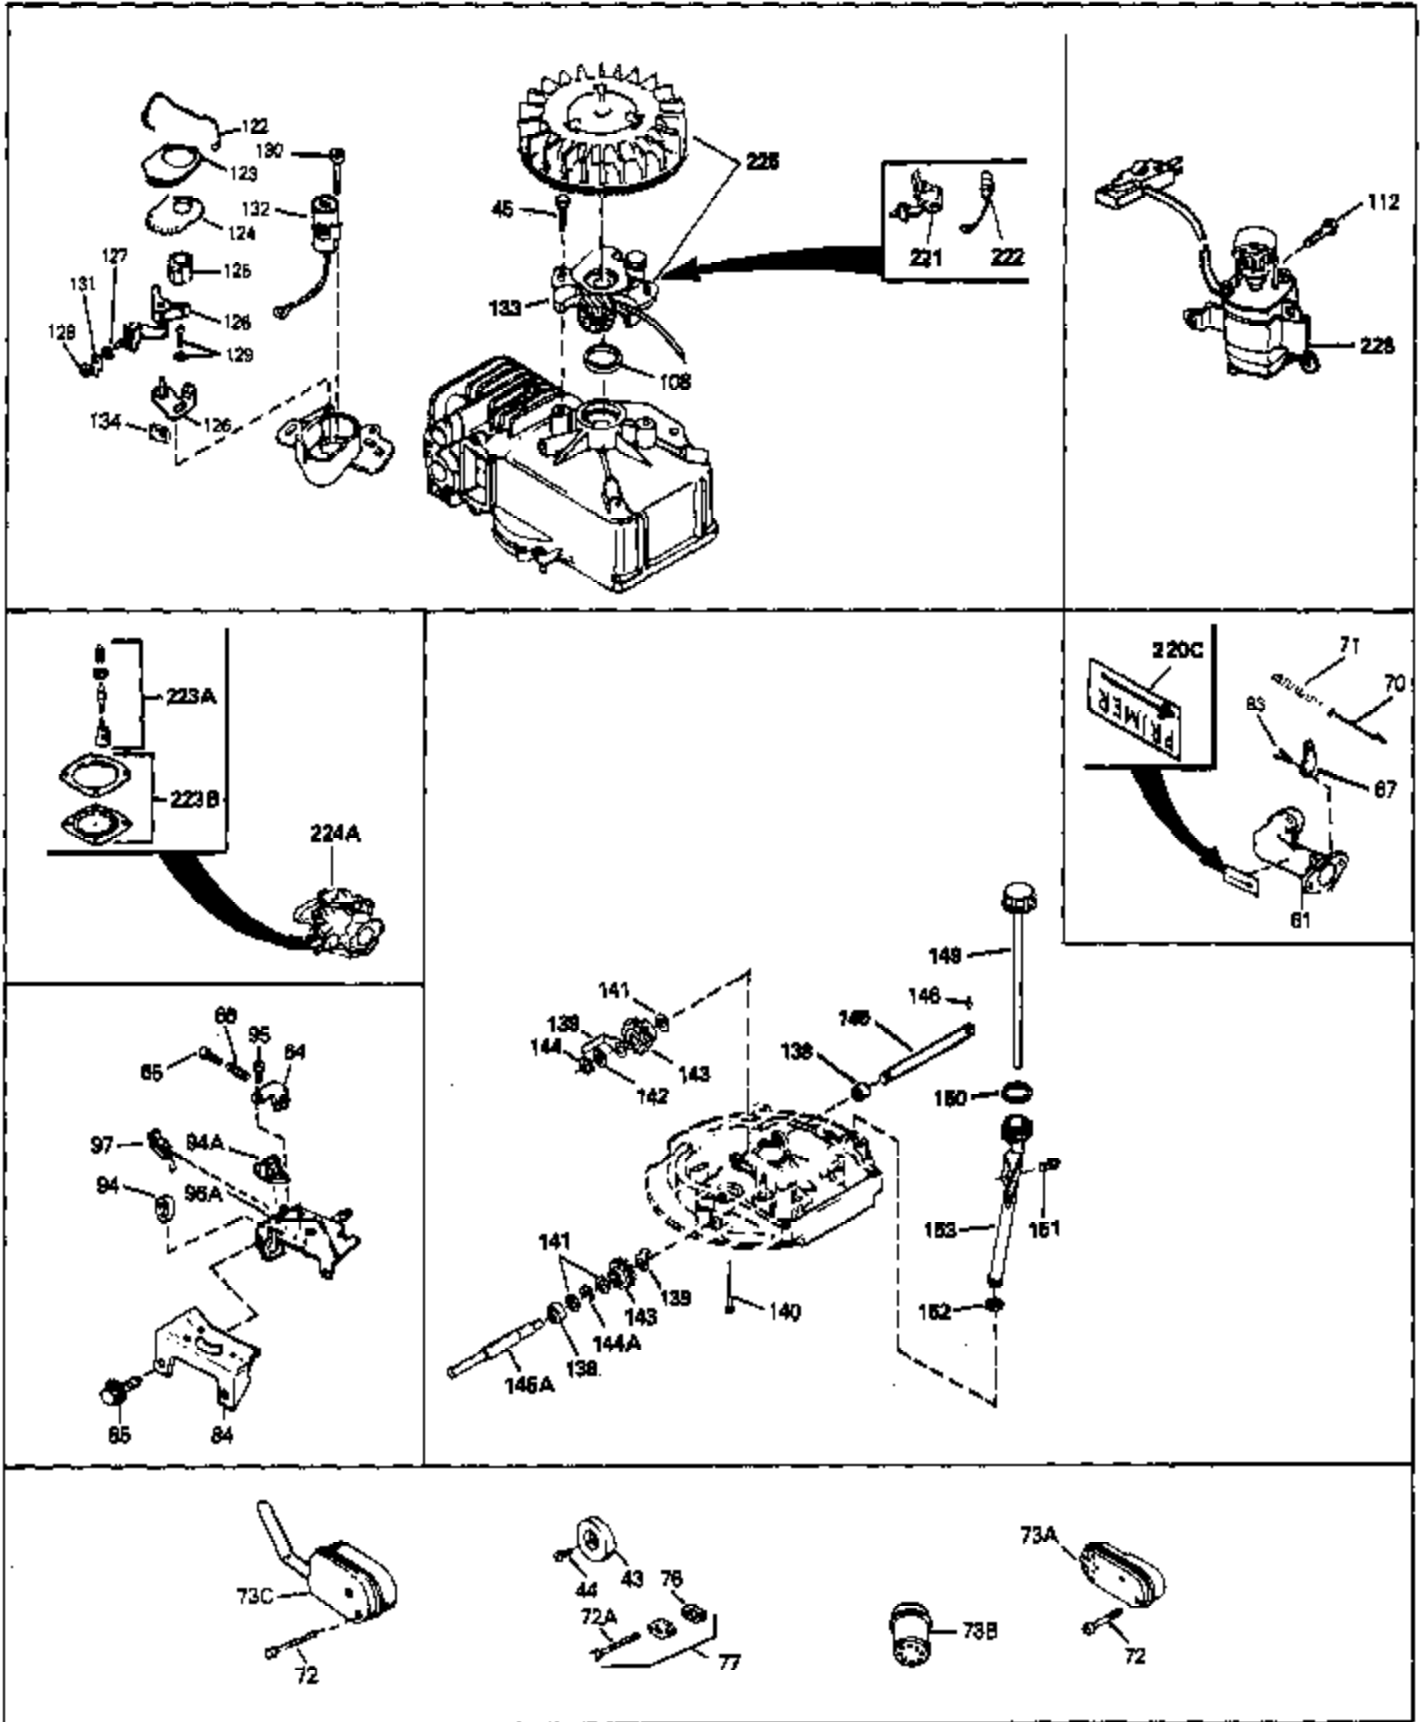

Ref #	Part Number	Qty	Description
69	650549	0	Screw
69A	650777	0	Screw, Slotted fil. hd. mach., 6-32 x 7/16
70	34337	0	Link, Governor spring
70A	34336	0	Link, Governor-to-throttle
71	31361	0	Spring, Governor
72	650774	0	Screw, Hex hd., 1/4-20 x 2-3/8
72	650795	0	Screw, Hex hd. cap, Sems, 1/4-20 x 2-5/16
72	650869	0	Screw, Hex hd., 1/4-20 x 2-3/4
72	792005	0	Screw, Hex hd., 1/4-20 x 2-1/2
80	34486	0	Wire Harness Assy.
81	26756	0	Gasket, Carburetor
82	29752	0	Nut
83	6201	0	Screw
92	28942	0	Screw
93	27793	0	Clip, Conduit
95	30200	0	Screw
96	33131A	0	Control Assy., Speed
97	610973	0	Terminal Assy.
98	34112A	0	Housing, Blower
99	650831	0	Screw, Hex washer hd. Powerlok thread,
100	30200	0	Screw
102	33032	0	Cap, Fuel filler (Red Plastic) (Spurt
104	26460	0	Clamp, Fuel line
105	29774	0	Line, Fuel (Braided 8.25")
105	30705	0	Line, Fuel (Braided 16")
105	30962	0	Line, Fuel (Braided 32")
105	34357	0	Line, Fuel (Epichlorohydrin 6-3/4")
106	650815	0	Washer, Belleville
107	650816	0	Nut, Flywheel
109	34113	0	Plug, Screen
116	32704	0	Clip, Fuel line
121	730207	0	Magneto-to-Solid State Conversion Kit
121	34431	0	Lamination & Coil Assy.
136	650814	0	Screw, Hex hd. Sems, 10-24 x 1
137	611046A	0	Flywheel
162	33051	0	Gasket, Air cleaner
220B	34363	0	Decal, Instruction
220	34304	0	Decal, "Cubic Inch"
220	34346	0	Decal, Instruction
220	550223	0	Decal, Name
223	631021	0	Inlet Needle, Seat & Clip Assy.
224	632055	0	Carburetor
226	590531	0	Starter, Side mount rewind
230	33238D	0	Gasket Set

Ref #	Part Number	Qty	Description
41A	0	0	Rivet, Pop (3/16" Dia.)
41A	650735	0	Screw
101B	34114C	0	Tank, Fuel (1.7 qt.) (White Poly)
102	33032	0	Cap, Fuel filler (Red Plastic) (Spurt
103	28763	0	Screw, Hex washer hd. thread-forming, 10-24
157A	650707	0	Screw
158	33005	0	Body, Air cleaner
159	33007	0	Cover, Air cleaner
160	33006	0	Element, Air cleaner
161	33008	0	Tube, Air cleaner
202	730194	0	Rope Guide Kit