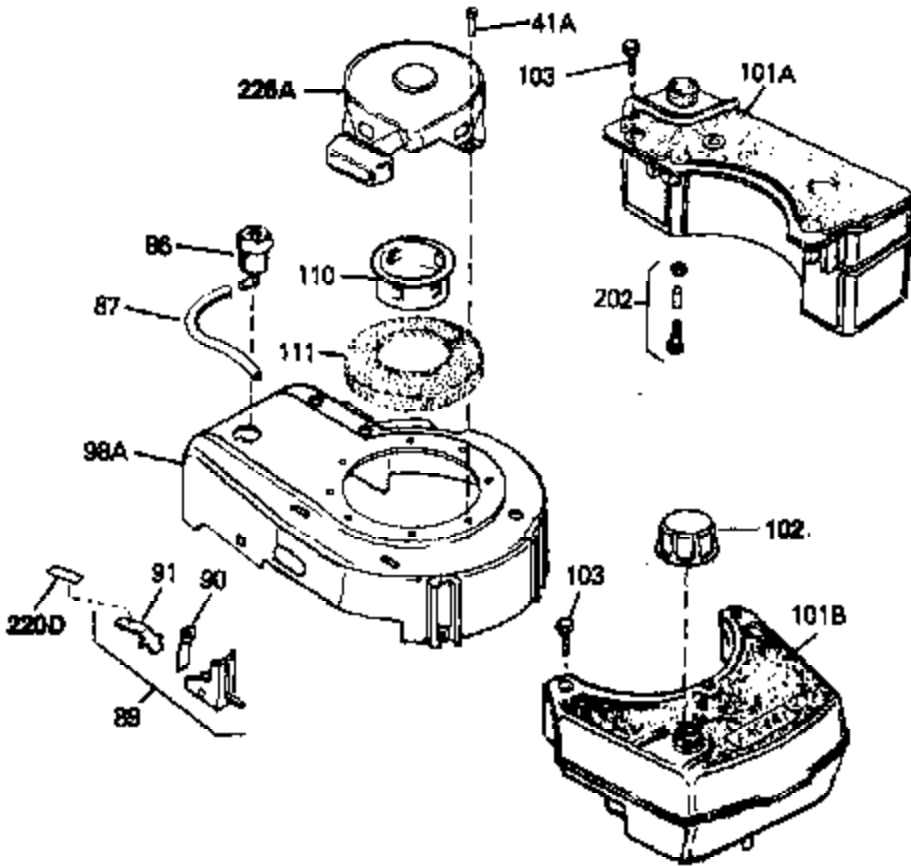

Ref #	Part Number	Qty	Description
69	650549	0	Screw
69A	650777	0	Screw, Slotted fil. hd. mach., 6-32 x 7/16
70	34337	0	Link, Governor spring
70A	34336	0	Link, Governor-to-throttle
71	31361	0	Spring, Governor
72	650774	0	Screw, Hex hd., 1/4-20 x 2-3/8
72	650795	0	Screw, Hex hd. cap, Sems, 1/4-20 x 2-5/16
72	650869	0	Screw, Hex hd., 1/4-20 x 2-3/4
72	792005	0	Screw, Hex hd., 1/4-20 x 2-1/2
80	34486	0	Wire Harness Assy.
81	26756	0	Gasket, Carburetor
82	29752	0	Nut
83	6201	0	Screw
92	28942	0	Screw
93	27793	0	Clip, Conduit
95	30200	0	Screw
96	33131A	0	Control Assy., Speed
97	610973	0	Terminal Assy.
98	34112A	0	Housing, Blower
99	650831	0	Screw, Hex washer hd. Powerlok thread,
100	30200	0	Screw
102	33032	0	Cap, Fuel filler (Red Plastic) (Spurt
104	26460	0	Clamp, Fuel line
105	29774	0	Line, Fuel (Braided 8.25")
105	30705	0	Line, Fuel (Braided 16")
105	30962	0	Line, Fuel (Braided 32")
105	34357	0	Line, Fuel (Epichlorohydrin 6-3/4")
106	650815	0	Washer, Belleville
107	650816	0	Nut, Flywheel
109	34113	0	Plug, Screen
116	32704	0	Clip, Fuel line
121	730207	0	Magneto-to-Solid State Conversion Kit
121	34431	0	Lamination & Coil Assy.
136	650814	0	Screw, Hex hd. Sems, 10-24 x 1
137	611046A	0	Flywheel
162	33051	0	Gasket, Air cleaner
220B	34363	0	Decal, Instruction
220	34304	0	Decal, "Cubic Inch"
220	34346	0	Decal, Instruction
220	550223	0	Decal, Name
223	631021	0	Inlet Needle, Seat & Clip Assy.
224	632055	0	Carburetor
226	590531	0	Starter, Side mount rewind
230	33238D	0	Gasket Set

Ref #	Part Number	Qty	Description
41A	0	0	Rivet, Pop (3/16" Dia.)
41A	650735	0	Screw
101B	34114C	0	Tank, Fuel (1.7 qt.) (White Poly)
102	33032	0	Cap, Fuel filler (Red Plastic) (Spurt
103	28763	0	Screw, Hex washer hd. thread-forming, 10-24
157A	650707	0	Screw
158	33005	0	Body, Air cleaner
159	33007	0	Cover, Air cleaner
160	33006	0	Element, Air cleaner
161	33008	0	Tube, Air cleaner
202	730194	0	Rope Guide Kit