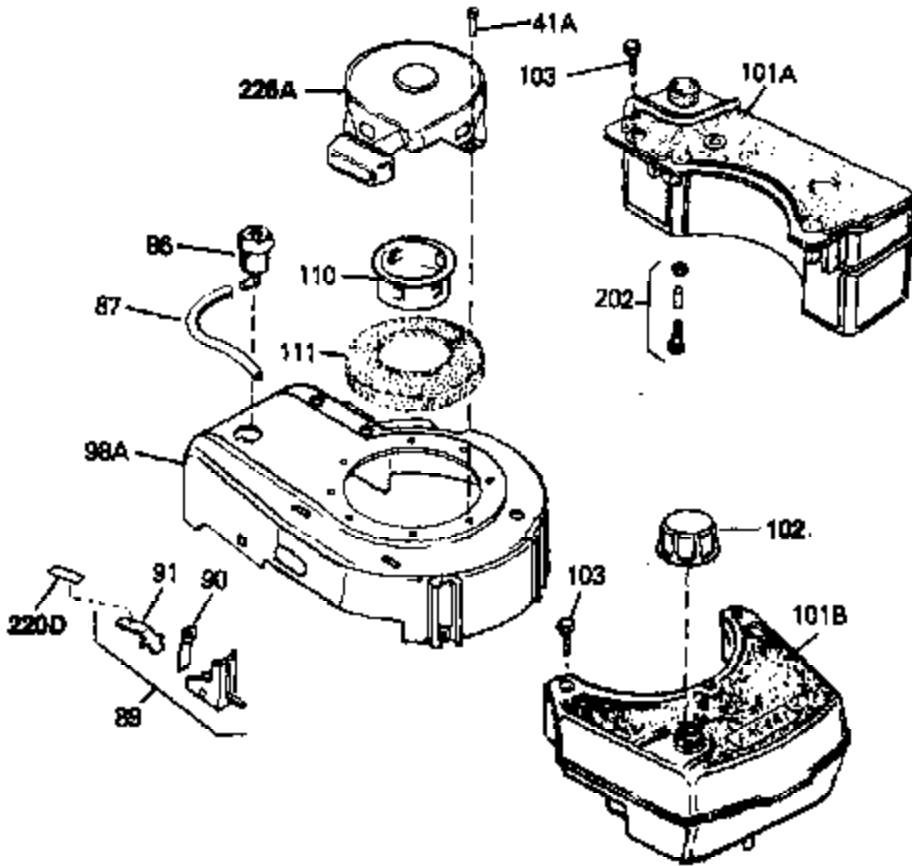

Engine Parts List #1

Ref #	Part Number	Qty	Description
69	650549	0	Screw
70	34337	0	Link, Governor spring
70A	34336	0	Link, Governor-to-throttle
71	31361	0	Spring, Governor
72	650774	0	Screw, Hex hd., 1/4-20 x 2-3/8
72	650795	0	Screw, Hex hd. cap, Sems, 1/4-20 x 2-5/16
72	650869	0	Screw, Hex hd., 1/4-20 x 2-3/4
72	792005	0	Screw, Hex hd., 1/4-20 x 2-1/2
73	27181B	0	Muffler
80	34432	0	Wire, Ground (Two female & one double male)
81	26756	0	Gasket, Carburetor
82	29752	0	Nut
83	6201	0	Screw
92	28942	0	Screw
93	27793	0	Clip, Conduit
95	30200	0	Screw
96	33131A	0	Control Assy., Speed
97	610973	0	Terminal Assy.
99	650831	0	Screw, Hex washer hd. Powerlok thread,
100	30200	0	Screw
102	33032	0	Cap, Fuel filler (Red Plastic) (Spurt
104	26460	0	Clamp, Fuel line
105	29774	0	Line, Fuel (Braided 8.25")
105	30705	0	Line, Fuel (Braided 16")
105	30962	0	Line, Fuel (Braided 32")
105	34357	0	Line, Fuel (Epichlorohydrin 6-3/4")
106	650815	0	Washer, Belleville
107	650816	0	Nut, Flywheel
121	34431	0	Lamination & Coil Assy.
121	730207	0	Magneto-to-Solid State Conversion Kit
136	650814	0	Screw, Hex hd. Sems, 10-24 x 1
137	611046A	0	Flywheel
154	34340	0	Element, Air cleaner (Poly)
155	34341A	0	Cover, Air cleaner (Black)
156	34339	0	Body, Air cleaner
157	650806	0	Screw, Hex washer hd. shoulder, 10-32 x 5/8
162	34338	0	Gasket, Air cleaner
220	34346	0	Decal, Instruction
220B	34363	0	Decal, Instruction
223	631021	0	Inlet Needle, Seat & Clip Assy.
224	632098	0	Carburetor
230	33238D	0	Gasket Set