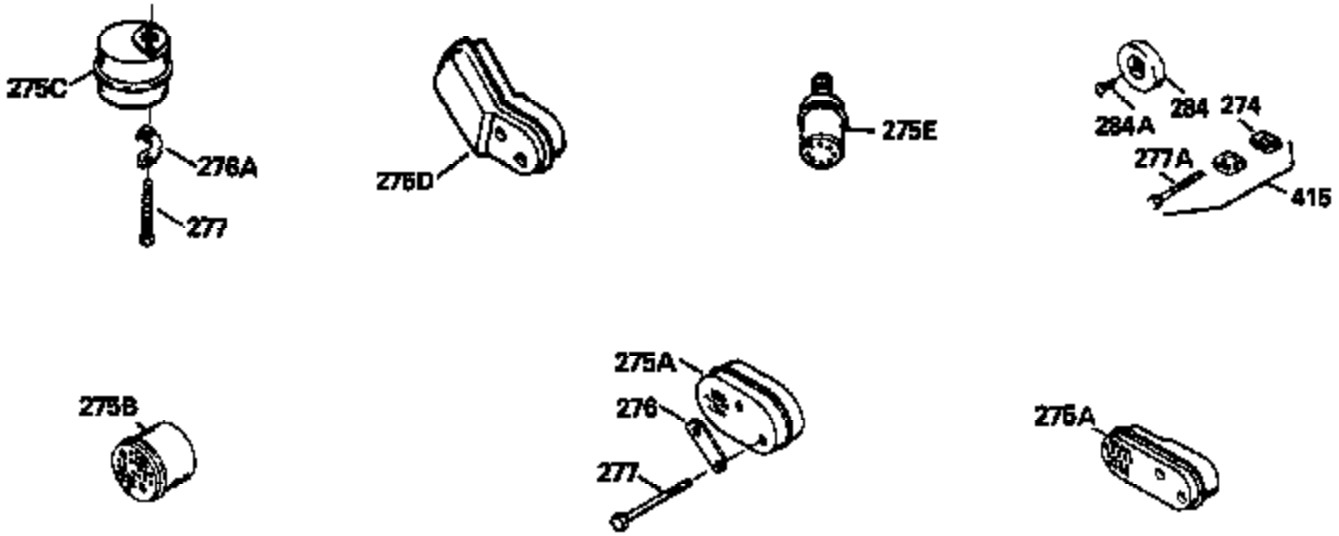

Ref #	Part Number	Qty	Description
210	27793		Clip, Conduit
211	28942		Screw, 10-32 x 3/8"
274	26754A		* Gasket, Exhaust (Use as required)
275A	391019		Muffler
277A	30063		Screw, 1/4-20 x 1/2" (Use as required)
277	650795		Screw, 1/4-20 x 2-1/4"
370F	34387		Decal, Instruction (Optional)
415	730162		Muffler Adap.Kit(Incl.274,277A)(Use a s req.)
430	730574		Debris Screen Kit (Incl. 370F,431-433)(Opt.)
431	35596		Screen, Debris (Optional)
432	35597		Bracket, Debris screen (Optional)
433	650910		Screw, 8-32 x 1/4" (Optional)