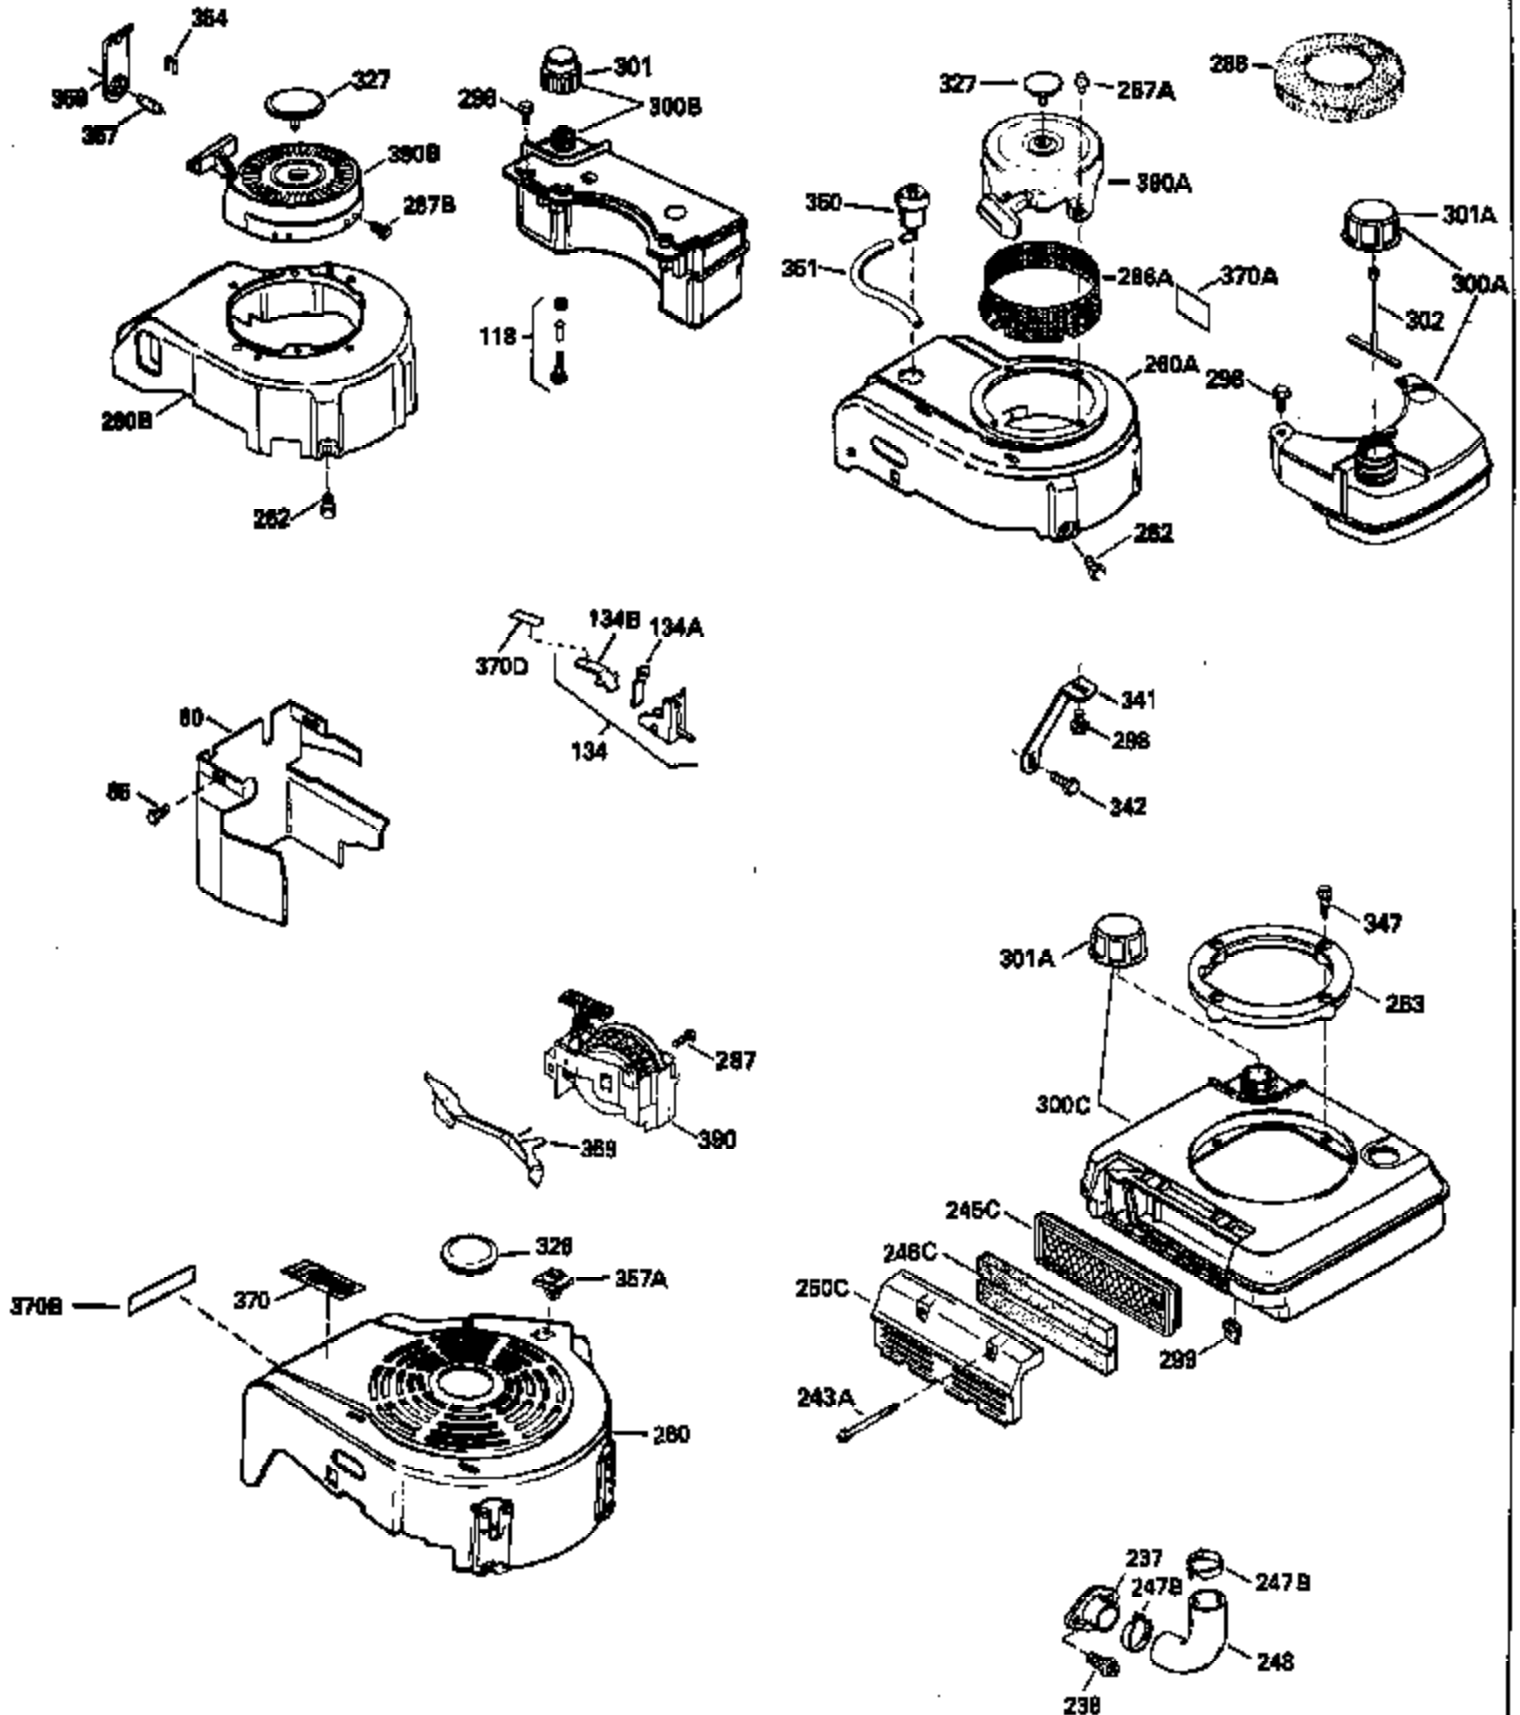

ILLUSTRATION SHOWS TYPICAL PARTS ONLY. ORDER BY PART NUMBER. PARTS NOT LISTED ARE SUPPLIED BY OEM.

Ref #	Part Number	Qty	Description
118	730194		Rope Guide Kit (Use as required with 34476 fuel tank)
238	650806		Screw, 10-32 x 5/8"
246C	35705		Filter, Pre-Air (Optional)
260	34345		Housing, Blower
262	650831		Screw, 1/4-20 x 15/32"
287	650802		Screw, 1/4-20 x 5/8"
287A	650735		Screw, 10-24 x 3/8" (Use as required)
287A			Pop Rivet, (3/16" Dia.)(Purchase locally)
301	33032		Fuel Cap
326	34113		Plug, Screen
370	550223		Decal, Name
370A	34346		Decal, Instruction
390	590531		Side Mount Rewind Starter (Refer to Division 5, Section C, page 32 or Fiche 8, Grid G-8 for breakdown)