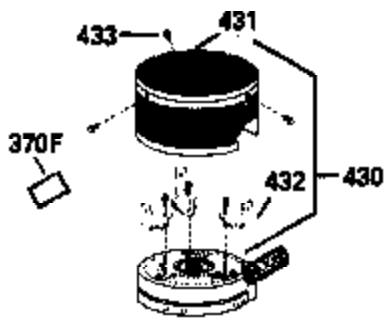

Ref #	Part Number	Qty	Description
210	27793		Clip, Conduit
211	28942		Screw, 10-32 x 3/8"
274	26754A		* Gasket, Exhaust (Use as required)
275A	391019		Muffler
277A	30063		Screw, 1/4-20 x 1/2" (Use as required)
277	650795		Screw, 1/4-20 x 2-1/4"
370F	34387		Decal, Instruction (Optional)
415	730162		Muffler Adap.Kit(Incl.274,277A)(Use a s req.)
430	730574		Debris Screen Kit (Incl. 370F,431-433)(Opt.)
431	35596		Screen, Debris (Optional)
432	35597		Bracket, Debris screen (Optional)
433	650910		Screw, 8-32 x 1/4" (Optional)