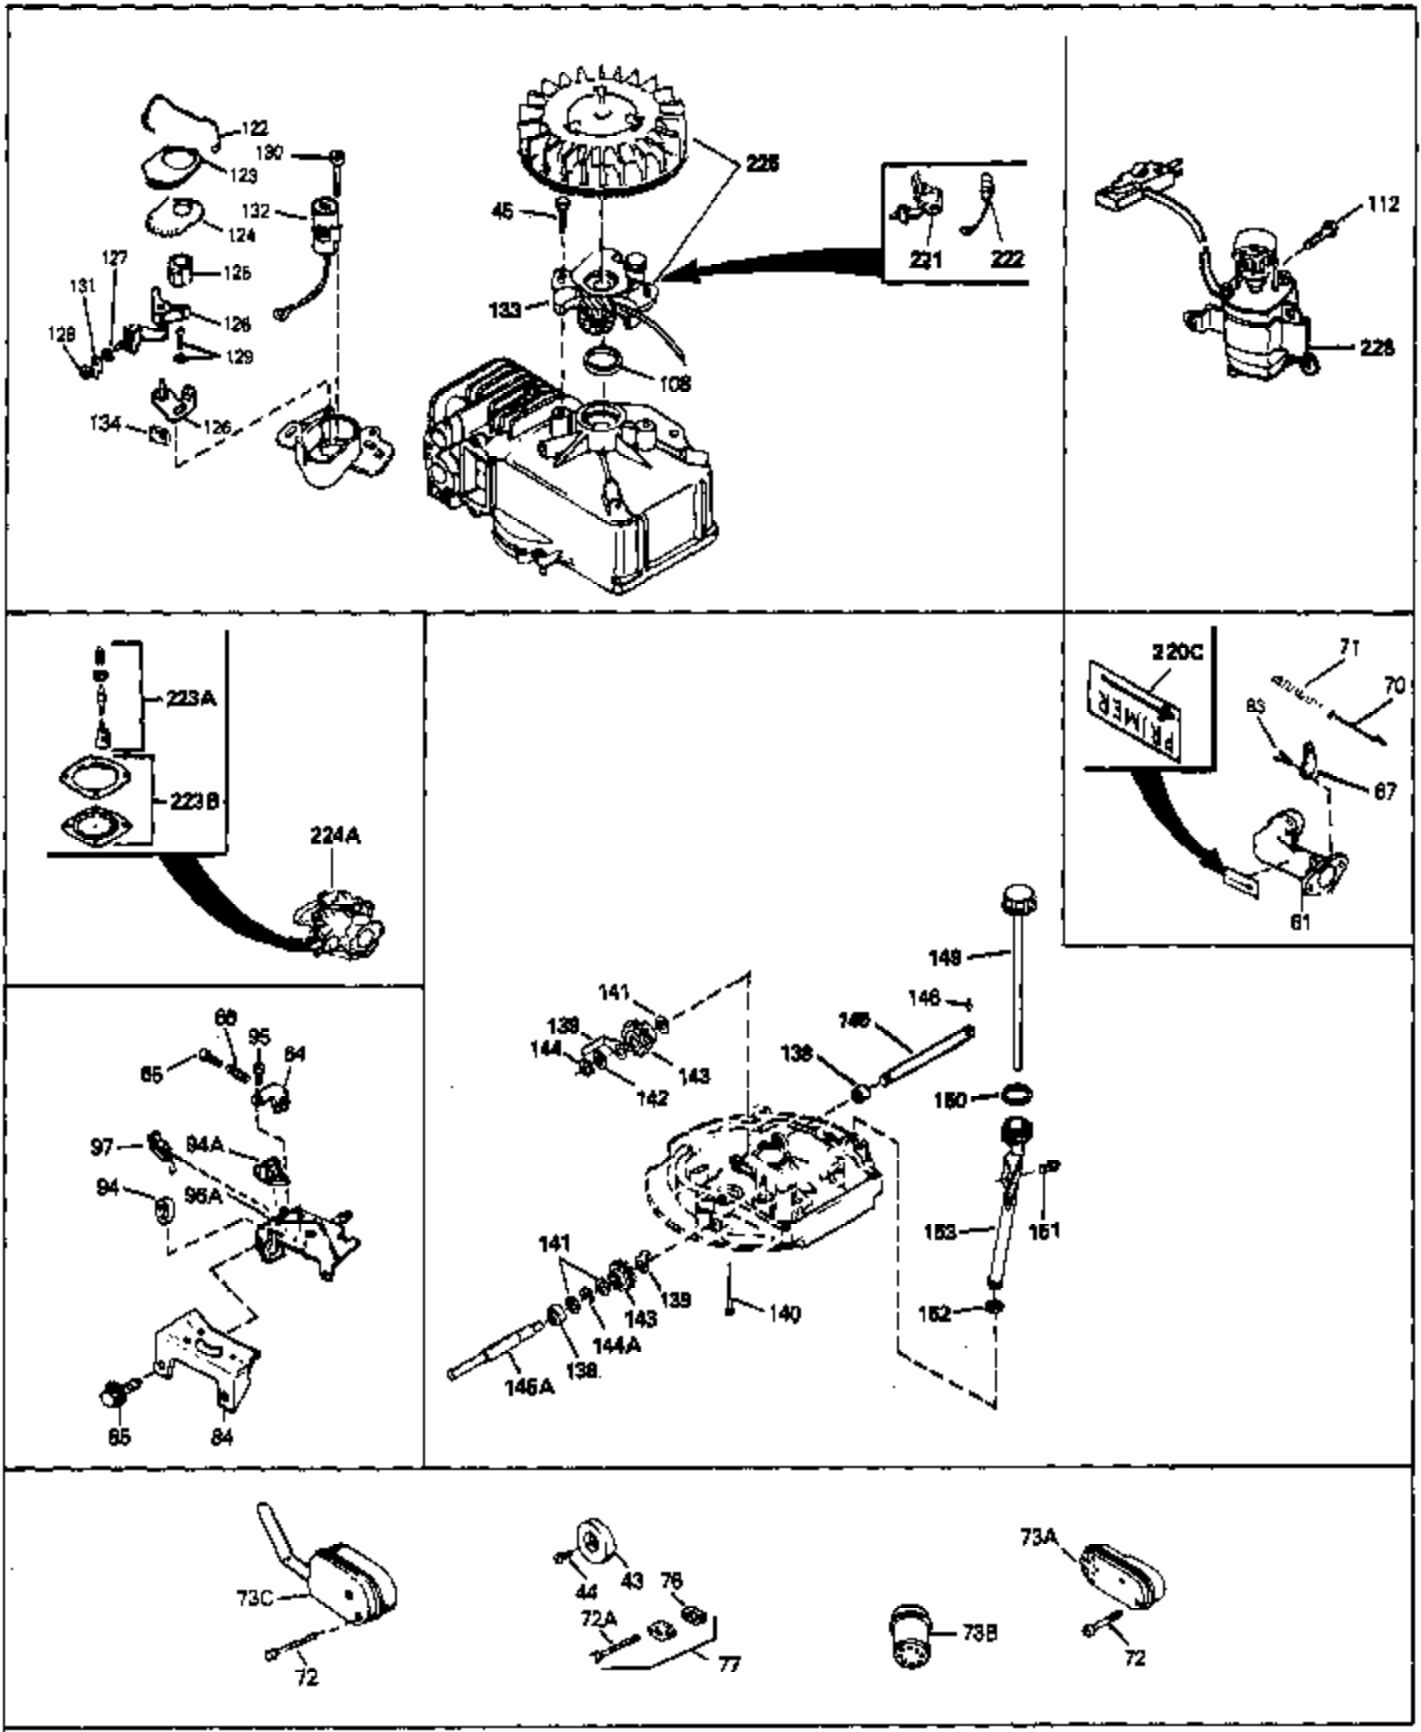

## Engine Parts List #1

Ref #	Part Number	Qty	Description
68A	31342	0	Spring, Compression
69A	650777	0	Screw, Slotted fil. hd. mach., 6-32 x 7/16
69	650549	0	Screw
70	34337	0	Link, Governor spring
70A	34336	0	Link, Governor-to-throttle
71	31361	0	Spring, Governor
72	650774	0	Screw, Hex hd., 1/4-20 x 2-3/8
72	650795	0	Screw, Hex hd. cap, Sems, 1/4-20 x 2-5/16
72	650869	0	Screw, Hex hd., 1/4-20 x 2-3/4
72	792005	0	Screw, Hex hd., 1/4-20 x 2-1/2
80	34231	0	Wire, Ground (One female fitting & one
81	26756	0	Gasket, Carburetor
82	29752	0	Nut
83	6201	0	Screw
92	28942	0	Screw
93	27793	0	Clip, Conduit
95	30200	0	Screw
96	33131A	0	Control Assy., Speed
97	610973	0	Terminal Assy.
98	34345	0	Housing, Blower
99	650831	0	Screw, Hex washer hd. Powerlok thread,
100	30200	0	Screw
101	32170A	0	Tank Assy., Fuel (White Poly) (1 qt.)
102	33032	0	Cap, Fuel filler (Red Plastic) (Spurt
104	26460	0	Clamp, Fuel line
105	29774	0	Line, Fuel (Braided 8.25")
105	30705	0	Line, Fuel (Braided 16")
105	30962	0	Line, Fuel (Braided 32")
105	34357	0	Line, Fuel (Epichlorohydrin 6-3/4")
106	650815	0	Washer, Belleville
106A	650791	0	Washer, Belleville
107	650607	0	Nut, Flywheel
109	34113	0	Plug, Screen
113	30593	0	Clip, Magneto wire
114	27275	0	Clip, Hi-tension wire
121	730207	0	Magneto-to-Solid State Conversion Kit
154	34340	0	Element, Air cleaner (Poly)
155	34341A	0	Cover, Air cleaner (Black)
156	34339	0	Body, Air cleaner
157	650806	0	Screw, Hex washer hd. shoulder, 10-32 x 5/8
162	34338	0	Gasket, Air cleaner
220B	34363	0	Decal, Instruction
220	34346	0	Decal, Instruction
220	550223	0	Decal, Name
223	631021	0	Inlet Needle, Seat & Clip Assy.
224	632046A	0	Carburetor
226	590531	0	Starter, Side mount rewind
230	33238D	0	Gasket Set

Ref #	Part Number	Qty	Description
41A	0	0	Rivet, Pop (3/16" Dia.)
41A	650735	0	Screw
102	33032	0	Cap, Fuel filler (Red Plastic) (Spurt
157	650806	0	Screw, Hex washer hd. shoulder, 10-32 x 5/8
202	730194	0	Rope Guide Kit