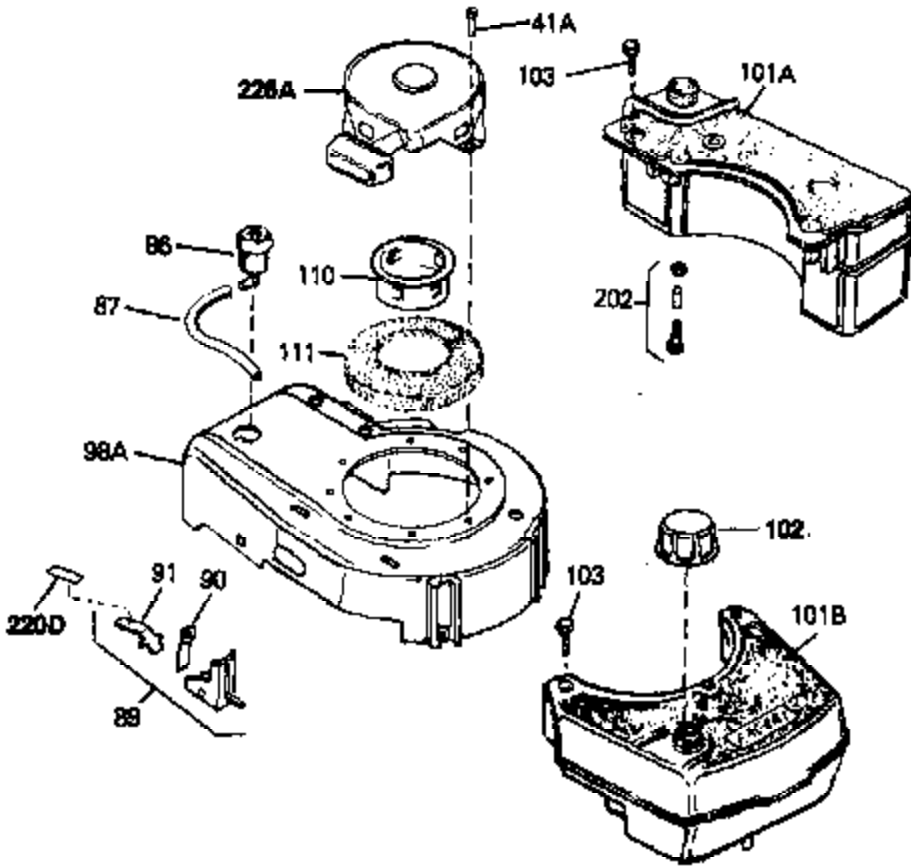

## Engine Parts List #1

Ref #	Part Number	Qty	Description
68A	31342	0	Spring, Compression
69A	650777	0	Screw, Slotted fil. hd. mach., 6-32 x 7/16
69	650549	0	Screw
70	34337	0	Link, Governor spring
70A	34336	0	Link, Governor-to-throttle
71	31361	0	Spring, Governor
72	650774	0	Screw, Hex hd., 1/4-20 x 2-3/8
72	650795	0	Screw, Hex hd. cap, Sems, 1/4-20 x 2-5/16
72	650869	0	Screw, Hex hd., 1/4-20 x 2-3/4
72	792005	0	Screw, Hex hd., 1/4-20 x 2-1/2
80	34231	0	Wire, Ground (One female fitting & one
81	26756	0	Gasket, Carburetor
82	29752	0	Nut
83	6201	0	Screw
92	28942	0	Screw
93	27793	0	Clip, Conduit
95	30200	0	Screw
96	33131A	0	Control Assy., Speed
97	610973	0	Terminal Assy.
98	34345	0	Housing, Blower
99	650831	0	Screw, Hex washer hd. Powerlok thread,
100	30200	0	Screw
101	32170A	0	Tank Assy., Fuel (White Poly) (1 qt.)
102	33032	0	Cap, Fuel filler (Red Plastic) (Spurt
104	26460	0	Clamp, Fuel line
105	29774	0	Line, Fuel (Braided 8.25")
105	30705	0	Line, Fuel (Braided 16")
105	30962	0	Line, Fuel (Braided 32")
105	34357	0	Line, Fuel (Epichlorohydrin 6-3/4")
106	650815	0	Washer, Belleville
106A	650791	0	Washer, Belleville
107	650607	0	Nut, Flywheel
109	34113	0	Plug, Screen
113	30593	0	Clip, Magneto wire
114	27275	0	Clip, Hi-tension wire
121	730207	0	Magneto-to-Solid State Conversion Kit
154	34340	0	Element, Air cleaner (Poly)
155	34341A	0	Cover, Air cleaner (Black)
156	34339	0	Body, Air cleaner
157	650806	0	Screw, Hex washer hd. shoulder, 10-32 x 5/8
162	34338	0	Gasket, Air cleaner
220B	34363	0	Decal, Instruction
220	34346	0	Decal, Instruction
220	550223	0	Decal, Name
223	631021	0	Inlet Needle, Seat & Clip Assy.
224	632046A	0	Carburetor
226	590531	0	Starter, Side mount rewind
230	33238D	0	Gasket Set

Ref #	Part Number	Qty	Description
41A	0	0	Rivet, Pop (3/16" Dia.)
41A	650735	0	Screw
102	33032	0	Cap, Fuel filler (Red Plastic) (Spurt
157	650806	0	Screw, Hex washer hd. shoulder, 10-32 x 5/8
202	730194	0	Rope Guide Kit