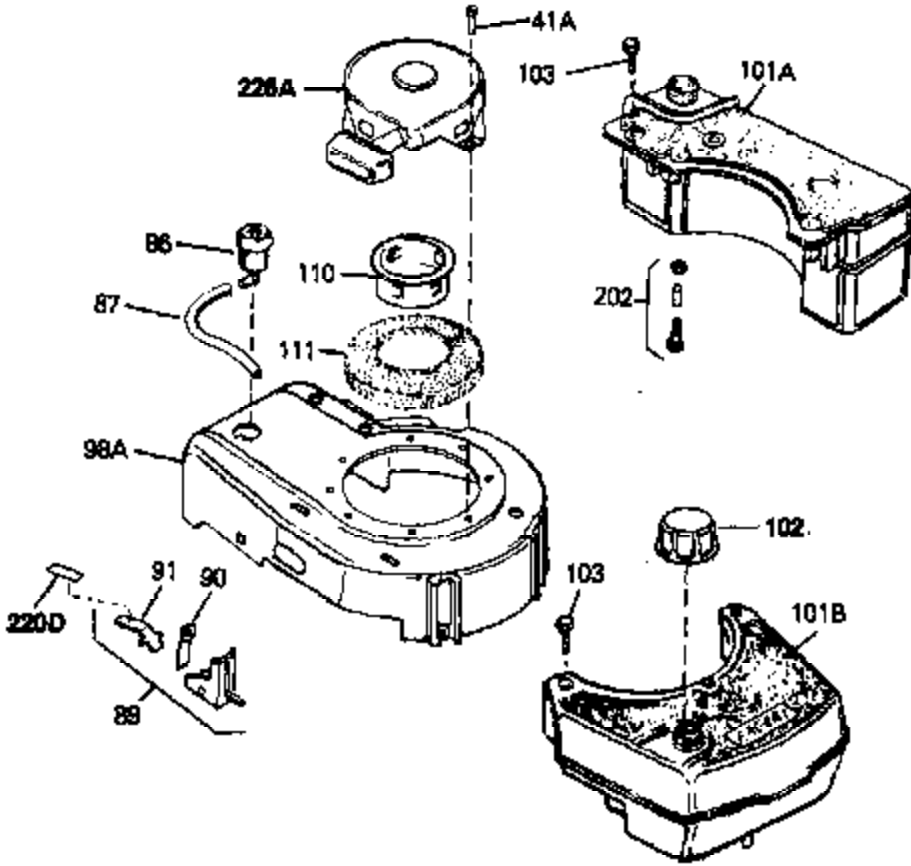

Engine Parts List #1

Ref #	Part Number	Qty	Description
71	31386	0	Spring, Governor
72	650774	0	Screw, Hex hd., 1/4-20 x 2-3/8
72	650795	0	Screw, Hex hd. cap, Sems, 1/4-20 x 2-5/16
72	650869	0	Screw, Hex hd., 1/4-20 x 2-3/4
72	792005	0	Screw, Hex hd., 1/4-20 x 2-1/2
73	27181B	0	Muffler
80	34231	0	Wire, Ground (One female fitting & one
81	26756	0	Gasket, Carburetor
82	29752	0	Nut
83	6201	0	Screw
95	30200	0	Screw
96	33152A	0	Control Assy., Speed
97	610973	0	Terminal Assy.
98	34345	0	Housing, Blower
99	650831	0	Screw, Hex washer hd. Powerlok thread,
100	30200	0	Screw
101	32170A	0	Tank Assy., Fuel (White Poly) (1 qt.)
102	33032	0	Cap, Fuel filler (Red Plastic) (Spurt
104	26460	0	Clamp, Fuel line
105	29774	0	Line, Fuel (Braided 8.25")
105	30705	0	Line, Fuel (Braided 16")
105	30962	0	Line, Fuel (Braided 32")
105	34357	0	Line, Fuel (Epichlorohydrin 6-3/4")
106A	650791	0	Washer, Belleville
106	650815	0	Washer, Belleville
107	650607	0	Nut, Flywheel
109	34113	0	Plug, Screen
113	30593	0	Clip, Magneto wire
114	27275	0	Clip, Hi-tension wire
121	730207	0	Magneto-to-Solid State Conversion Kit
154	34340	0	Element, Air cleaner (Poly)
155	34341A	0	Cover, Air cleaner (Black)
156	34339	0	Body, Air cleaner
157	650806	0	Screw, Hex washer hd. shoulder, 10-32 x 5/8
162	34338	0	Gasket, Air cleaner
220E	35344	0	Decal, Control
220	34346	0	Decal, Instruction
220	550223	0	Decal, Name
223	631021	0	Inlet Needle, Seat & Clip Assy.
224	631581	0	Carburetor
226	590531	0	Starter, Side mount rewind
230	33238D	0	Gasket Set

Ref #	Part Number	Qty	Description
41A	0	0	Rivet, Pop (3/16" Dia.)
41A	650735	0	Screw
102	33032	0	Cap, Fuel filler (Red Plastic) (Spurt
157	650806	0	Screw, Hex washer hd. shoulder, 10-32 x 5/8
202	730194	0	Rope Guide Kit