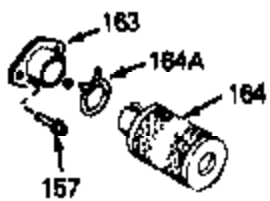

Ref #	Part Number	Qty	Description
41A	0	0	Rivet, Pop (3/16" Dia.)
41A	650735	0	Screw
102	33032	0	Cap, Fuel filler (Red Plastic) (Spurt
157	650806	0	Screw, Hex washer hd. shoulder, 10-32 x 5/8
202	730194	0	Rope Guide Kit