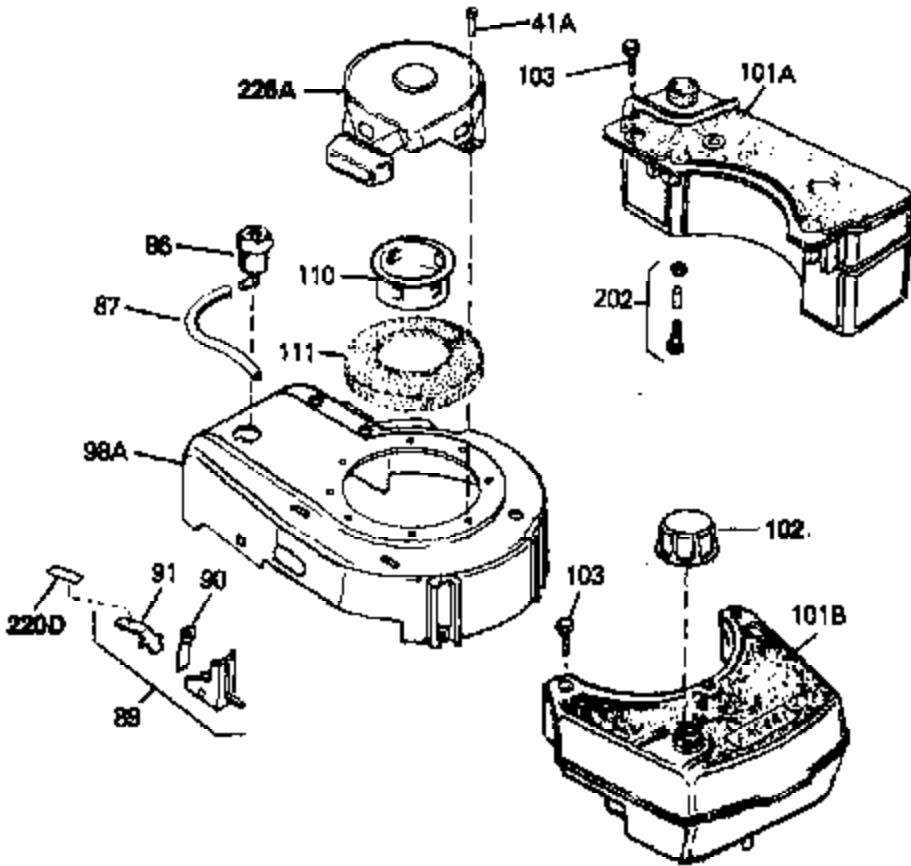

Ref #	Part Number	Qty	Description
68A	31342	0	Spring, Compression
69A	650777	0	Screw, Slotted fil. hd. mach., 6-32 x 7/16
69	650549	0	Screw
70A	34336	0	Link, Governor-to-throttle
70	34337	0	Link, Governor spring
71	31361	0	Spring, Governor
72	650774	0	Screw, Hex hd., 1/4-20 x 2-3/8
72	650795	0	Screw, Hex hd. cap, Sems, 1/4-20 x 2-5/16
72	650869	0	Screw, Hex hd., 1/4-20 x 2-3/4
72	792005	0	Screw, Hex hd., 1/4-20 x 2-1/2
73	27181B	0	Muffler
80	34432	0	Wire, Ground (Two female & one double male
81	26756	0	Gasket, Carburetor
82	29752	0	Nut
83	6201	0	Screw
92	28942	0	Screw
93	27793	0	Clip, Conduit
95	30200	0	Screw
96	33131A	0	Control Assy., Speed
97	610973	0	Terminal Assy.
98	34345	0	Housing, Blower
99	650831	0	Screw, Hex washer hd. Powerlok thread,
100	30200	0	Screw
101	32170A	0	Tank Assy., Fuel (White Poly) (1 qt.)
102	33032	0	Cap, Fuel filler (Red Plastic) (Spurt
104	26460	0	Clamp, Fuel line
105	29774	0	Line, Fuel (Braided 8.25")
105	30705	0	Line, Fuel (Braided 16")
105	30962	0	Line, Fuel (Braided 32")
105	34357	0	Line, Fuel (Epichlorohydrin 6-3/4")
106	650815	0	Washer, Belleville
107	650816	0	Nut, Flywheel
109	34113	0	Plug, Screen
121	34431	0	Lamination & Coil Assy.
121	730207	0	Magneto-to-Solid State Conversion Kit
136	650814	0	Screw, Hex hd. Sems, 10-24 x 1
137	611046A	0	Flywheel
154	34340	0	Element, Air cleaner (Poly)
155	34341A	0	Cover, Air cleaner (Black)
156	34339	0	Body, Air cleaner
157	650806	0	Screw, Hex washer hd. shoulder, 10-32 x 5/8
162	34338	0	Gasket, Air cleaner
220	34346	0	Decal, Instruction
223	631021	0	Inlet Needle, Seat & Clip Assy.
224	632046A	0	Carburetor
226	590531	0	Starter, Side mount rewind
230	33238D	0	Gasket Set

Ref #	Part Number	Qty	Description
41A	0	0	Rivet, Pop (3/16" Dia.)
41A	650735	0	Screw
102	33032	0	Cap, Fuel filler (Red Plastic) (Spurt
157	650806	0	Screw, Hex washer hd. shoulder, 10-32 x 5/8
202	730194	0	Rope Guide Kit