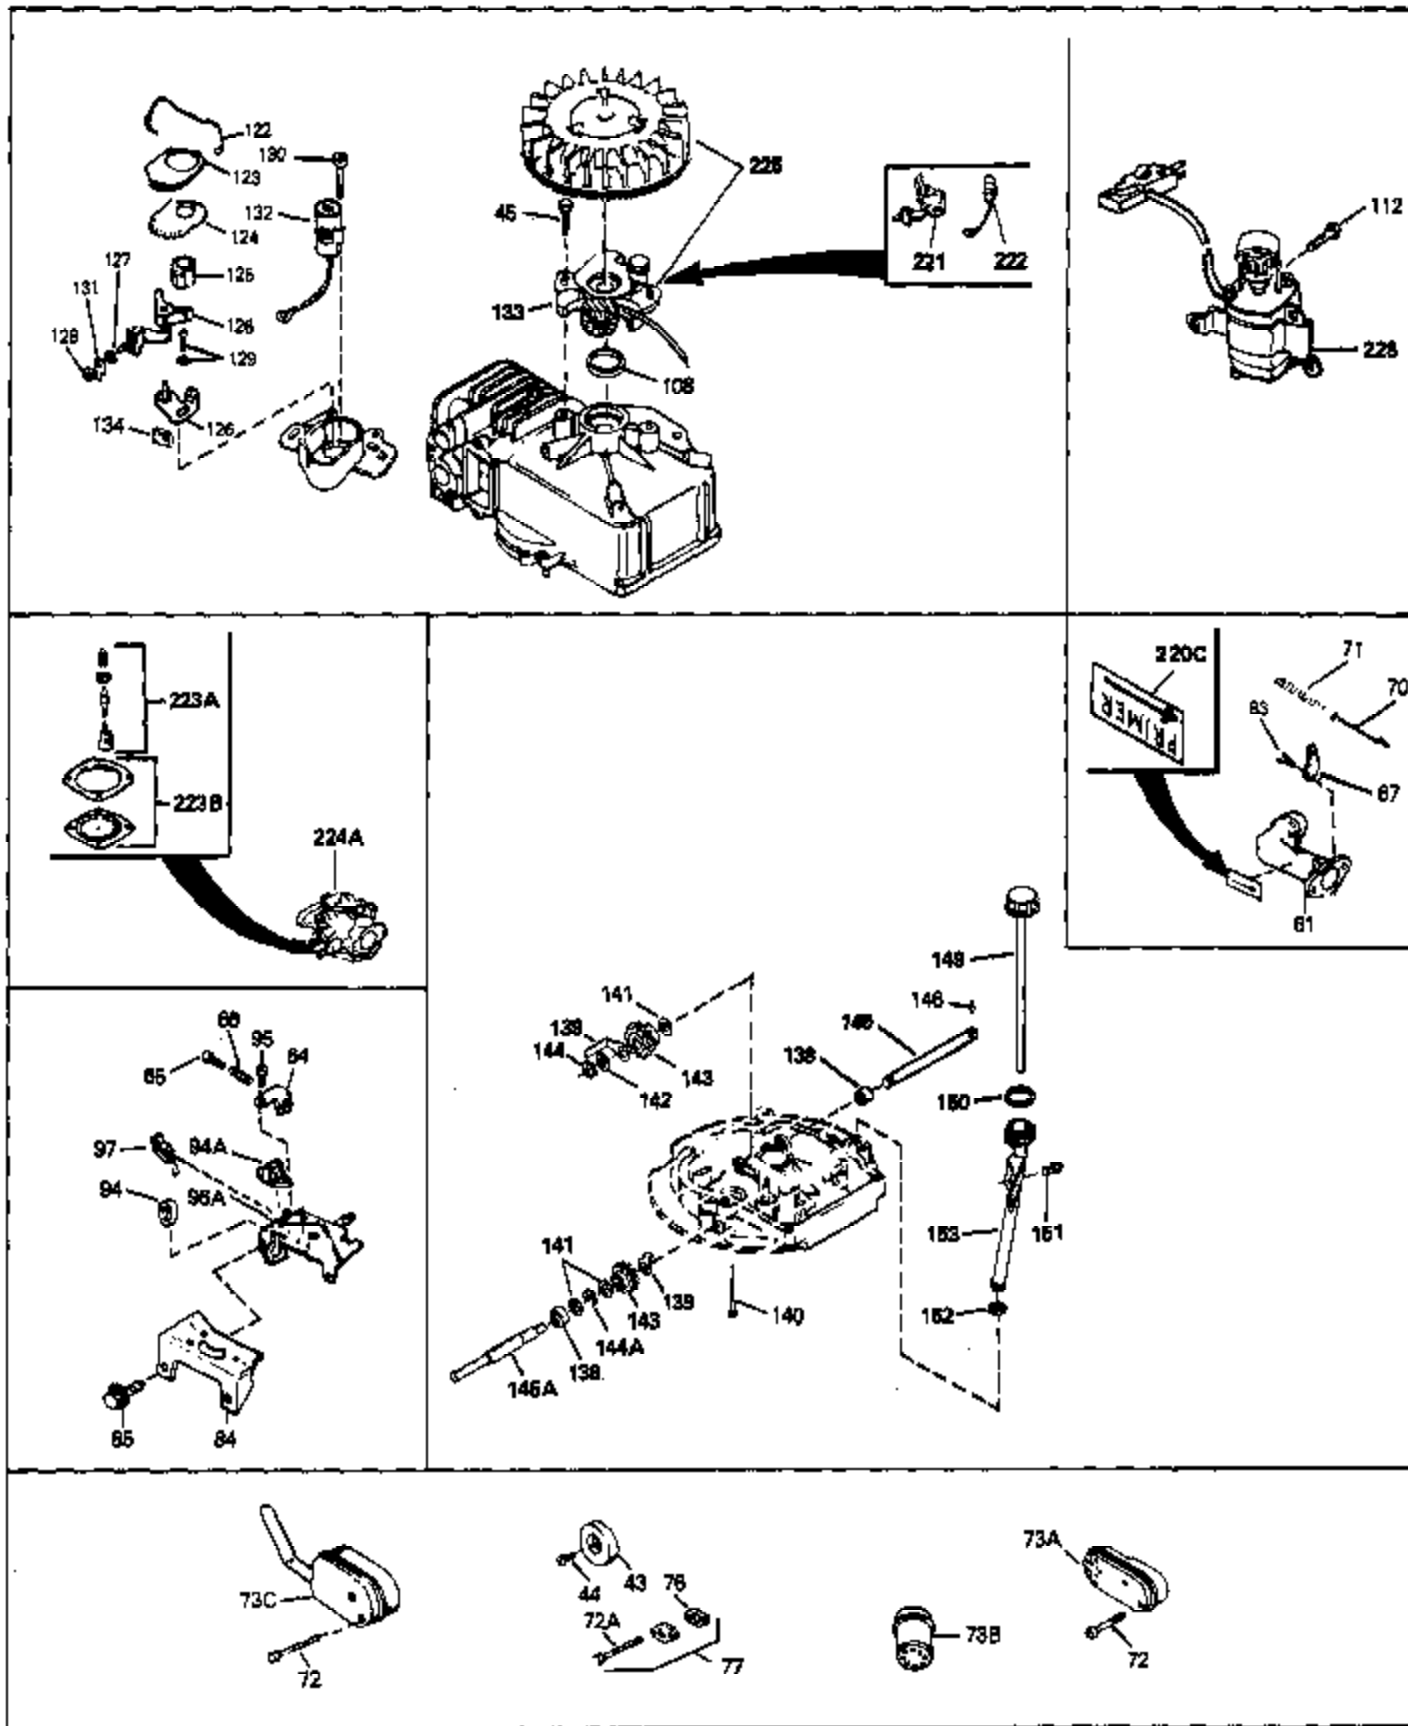

Ref #	Part Number	Qty	Description
68A	31342	0	Spring, Compression
69A	650777	0	Screw, Slotted fil. hd. mach., 6-32 x 7/16
69	650549	0	Screw
70A	34336	0	Link, Governor-to-throttle
70	34337	0	Link, Governor spring
71	31361	0	Spring, Governor
72	650774	0	Screw, Hex hd., 1/4-20 x 2-3/8
72	650795	0	Screw, Hex hd. cap, Sems, 1/4-20 x 2-5/16
72	650869	0	Screw, Hex hd., 1/4-20 x 2-3/4
72	792005	0	Screw, Hex hd., 1/4-20 x 2-1/2
73	27181B	0	Muffler
80	34432	0	Wire, Ground (Two female & one double male
81	26756	0	Gasket, Carburetor
82	29752	0	Nut
83	6201	0	Screw
92	28942	0	Screw
93	27793	0	Clip, Conduit
95	30200	0	Screw
96	33131A	0	Control Assy., Speed
97	610973	0	Terminal Assy.
98	34345	0	Housing, Blower
99	650831	0	Screw, Hex washer hd. Powerlok thread,
100	30200	0	Screw
101	32170A	0	Tank Assy., Fuel (White Poly) (1 qt.)
102	33032	0	Cap, Fuel filler (Red Plastic) (Spurt
104	26460	0	Clamp, Fuel line
105	29774	0	Line, Fuel (Braided 8.25")
105	30705	0	Line, Fuel (Braided 16")
105	30962	0	Line, Fuel (Braided 32")
105	34357	0	Line, Fuel (Epichlorohydrin 6-3/4")
106	650815	0	Washer, Belleville
107	650816	0	Nut, Flywheel
109	34113	0	Plug, Screen
121	34431	0	Lamination & Coil Assy.
121	730207	0	Magneto-to-Solid State Conversion Kit
136	650814	0	Screw, Hex hd. Sems, 10-24 x 1
137	611046A	0	Flywheel
154	34340	0	Element, Air cleaner (Poly)
155	34341A	0	Cover, Air cleaner (Black)
156	34339	0	Body, Air cleaner
157	650806	0	Screw, Hex washer hd. shoulder, 10-32 x 5/8
162	34338	0	Gasket, Air cleaner
220	34346	0	Decal, Instruction
223	631021	0	Inlet Needle, Seat & Clip Assy.
224	632046A	0	Carburetor
226	590531	0	Starter, Side mount rewind
230	33238D	0	Gasket Set

Ref #	Part Number	Qty	Description
41A	0	0	Rivet, Pop (3/16" Dia.)
41A	650735	0	Screw
102	33032	0	Cap, Fuel filler (Red Plastic) (Spurt
157	650806	0	Screw, Hex washer hd. shoulder, 10-32 x 5/8
202	730194	0	Rope Guide Kit