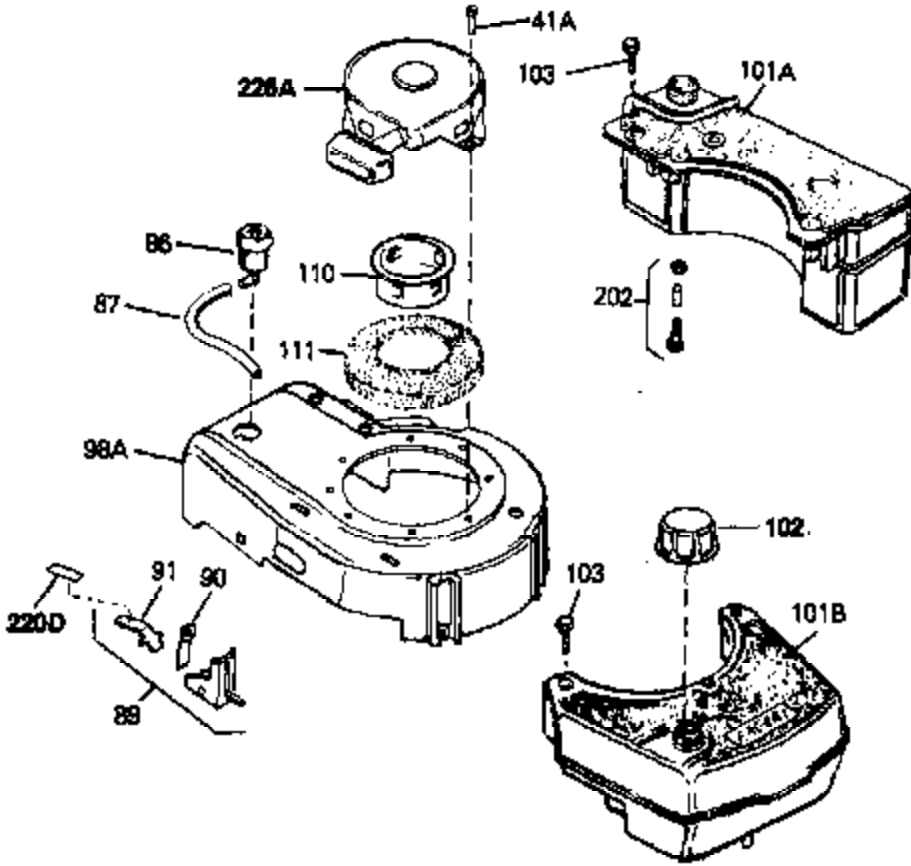

Engine Parts List #1

Ref #	Part Number	Qty	Description
68	33802	0	Spring Compression
69A	650777	0	Screw, Slotted fil. hd. mach., 6-32 x 7/16
69	650549	0	Screw
70A	34336	0	Link, Governor-to-throttle
70	34337	0	Link, Governor spring
71	31361	0	Spring, Governor
72	650774	0	Screw, Hex hd., 1/4-20 x 2-3/8
72	650795	0	Screw, Hex hd. cap, Sems, 1/4-20 x 2-5/16
72	650869	0	Screw, Hex hd., 1/4-20 x 2-3/4
72	792005	0	Screw, Hex hd., 1/4-20 x 2-1/2
73	27181B	0	Muffler
80	34231	0	Wire, Ground (One female fitting & one
81	26756	0	Gasket, Carburetor
82	29752	0	Nut
83	6201	0	Screw
92	28942	0	Screw
93	27793	0	Clip, Conduit
95	30200	0	Screw
96	33131A	0	Control Assy., Speed
97	610973	0	Terminal Assy.
98	34345	0	Housing, Blower
99	650831	0	Screw, Hex washer hd. Powerlok thread,
100	30200	0	Screw
101	32170A	0	Tank Assy., Fuel (White Poly) (1 qt.)
102	33032	0	Cap, Fuel filler (Red Plastic) (Spurt
104	26460	0	Clamp, Fuel line
105	29774	0	Line, Fuel (Braided 8.25")
105	30705	0	Line, Fuel (Braided 16")
105	30962	0	Line, Fuel (Braided 32")
105	34357	0	Line, Fuel (Epichlorohydrin 6-3/4")
106	650815	0	Washer, Belleville
106A	650791	0	Washer, Belleville
107	650607	0	Nut, Flywheel
109	34113	0	Plug, Screen
113	30593	0	Clip, Magneto wire
114	27275	0	Clip, Hi-tension wire
121	730207	0	Magneto-to-Solid State Conversion Kit
154	34340	0	Element, Air cleaner (Poly)
155	34341A	0	Cover, Air cleaner (Black)
156	34339	0	Body, Air cleaner
157	650806	0	Screw, Hex washer hd. shoulder, 10-32 x 5/8
162	34338	0	Gasket, Air cleaner
220B	34363	0	Decal, Instruction
220	34346	0	Decal, Instruction
223	631021	0	Inlet Needle, Seat & Clip Assy.
224	632046A	0	Carburetor
226	590531	0	Starter, Side mount rewind
230	33238D	0	Gasket Set

Ref #	Part Number	Qty	Description
41A	0	0	Rivet, Pop (3/16" Dia.)
41A	650735	0	Screw
102	33032	0	Cap, Fuel filler (Red Plastic) (Spurt
157	650806	0	Screw, Hex washer hd. shoulder, 10-32 x 5/8
202	730194	0	Rope Guide Kit