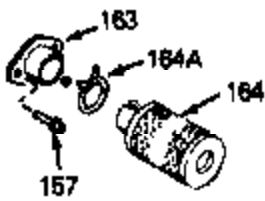

Ref #	Part Number	Qty	Description
41A	0	0	Rivet, Pop (3/16" Dia.)
41A	650735	0	Screw
89	34657	0	Footproof Spark Plug Stop Lever
90	34438	0	Spring, Stop switch
91	34439	0	Clip, Stop switch
102	33032	0	Cap, Fuel filler (Red Plastic) (Spurt
157	650806	0	Screw, Hex washer hd. shoulder, 10-32 x 5/8
202	730194	0	Rope Guide Kit
220D	34407	0	Decal, Stop control (Bilingual)