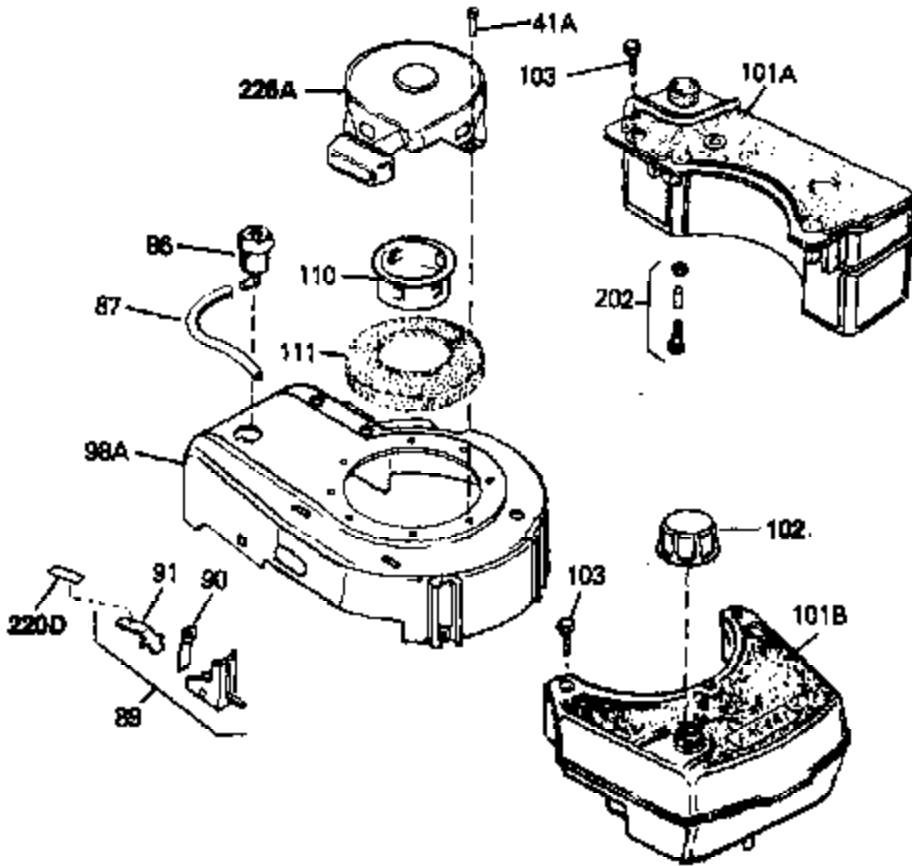

Ref #	Part Number	Qty	Description
41A	0	0	Rivet, Pop (3/16" Dia.)
41A	650735	0	Screw
89	34657	0	Footproof Spark Plug Stop Lever
90	34438	0	Spring, Stop switch
91	34439	0	Clip, Stop switch
102	33032	0	Cap, Fuel filler (Red Plastic) (Spurt
157	650806	0	Screw, Hex washer hd. shoulder, 10-32 x 5/8
202	730194	0	Rope Guide Kit
220D	34407	0	Decal, Stop control (Bilingual)

Ref #	Part Number	Qty	Description
45	650489	0	Screw
61	31384A	0	Pipe, Intake
67	33086	0	Lever, Speed adj.
70	32653	0	Link, Governor spring
71	31361	0	Spring, Governor
72	650774	0	Screw, Hex hd., 1/4-20 x 2-3/8
72	650795	0	Screw, Hex hd. cap, Sems, 1/4-20 x 2-5/16
72	650869	0	Screw, Hex hd., 1/4-20 x 2-3/4
72	792005	0	Screw, Hex hd., 1/4-20 x 2-1/2
72A	30063	0	Screw
76	26754A	0	Gasket, Exhaust
77	730162	0	Kit, Muffler Adapter
83	6201	0	Screw
97	610973	0	Terminal Assy.
108	33876	0	Gasket, Stator
149	34267	0	Dipstick, Oil (Twist Lock)
150	33590	0	"O" Ring
151	650562	0	Screw
152	34265	0	Gasket, Oil fill tube
152	34282	0	"O" Ring (.612 I.D. x .812 O.D. x .103
153	34264	0	Tube Assy., Oil fill (Plastic)
221	30547A	0	Contact Assy., Breaker
222	30548B	0	Condenser
225	610793A	0	Magneto, Tecumseh (w/ring gear)