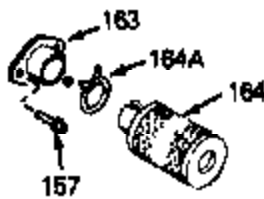

Ref #	Part Number	Qty	Description
41A	0	0	Rivet, Pop (3/16" Dia.)
41A	650735	0	Screw
89	34657	0	Footproof Spark Plug Stop Lever
90	34438	0	Spring, Stop switch
91	34439	0	Clip, Stop switch
102	33032	0	Cap, Fuel filler (Red Plastic) (Spurt
157	650806	0	Screw, Hex washer hd. shoulder, 10-32 x 5/8
202	730194	0	Rope Guide Kit
220D	34407	0	Decal, Stop control (Bilingual)